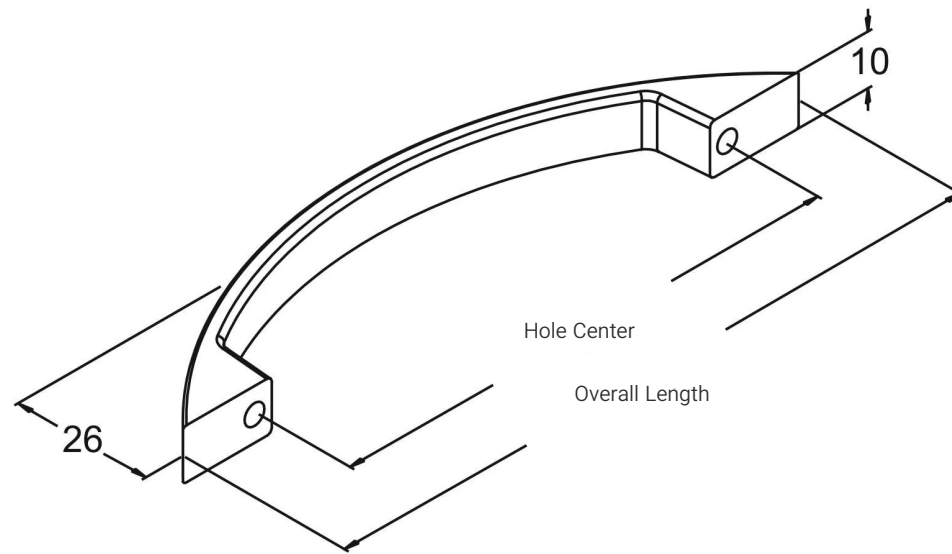

Breda

The Breda is a sleek curved bow handle with a smooth finish.

Part Number	Hole Center	Overall Length
FAH96	96	125
FAH128	128	155