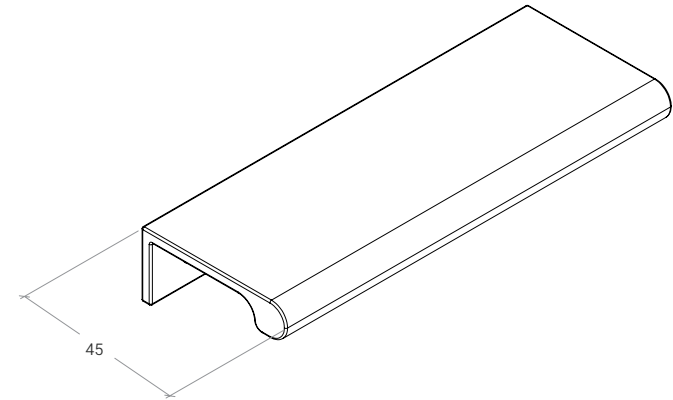

Chelsea

Designed with both style and functionality in mind, the Chelsea Lip Pull combines timeless elegance with the durability and tactile quality of solid brass, making it ideal for design-led kitchens, bathrooms, and bespoke interiors. Chelsea is available in our six solid brass finishes, allowing it to seamlessly complement the wider solid brass handle and architectural hardware ranges for a cohesive, considered aesthetic throughout the home.

STYLES	96mm Lip Pull: CHLP.096 256mm Lip Pull: CHLP.256
--------	--

FINISHES	 Brushed Satin Brass (BSB)	 Dull Brushed Nickel (DBR)	 Matt Black (MBL)	 Bronze (BNZ)
	 Dark Brushed Brass (DBB)	 Dark Bronze (DKB)		