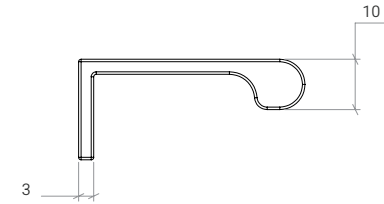

Chelsea

Designed with both style and functionality in mind, the Chelsea Lip Pull combines timeless elegance with the durability and tactile quality of solid brass, making it ideal for design-led kitchens, bathrooms, and bespoke interiors. Chelsea is available in our six solid brass finishes, allowing it to seamlessly complement the wider solid brass handle and architectural hardware ranges for a cohesive, considered aesthetic throughout the home.

STYLES	96mm Lip Pull: CHLP.096 256mm Lip Pull: CHLP.256
--------	--

FINISHES	 Brushed Satin Brass (BSB)	 Dull Brushed Nickel (DBR)	 Matt Black (MBL)	 Bronze (BNZ)
	 Dark Brushed Brass (DBB)	 Dark Bronze (DKB)		

Part Number	Hole Centre	Overall Length	Projection
CHLP.096	96	120	45
CHLP.256	256	300	45