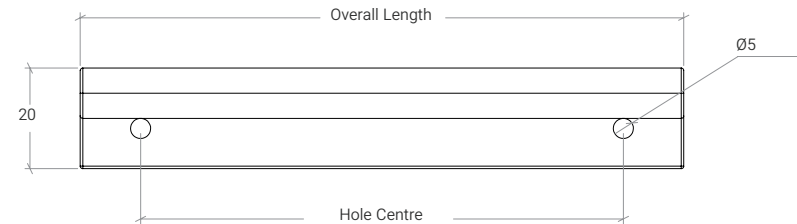

Chelsea

Designed with both style and functionality in mind, the Chelsea Lip Pull combines timeless elegance with the durability and tactile quality of solid brass, making it ideal for design-led kitchens, bathrooms, and bespoke interiors. Chelsea is available in our six solid brass finishes, allowing it to seamlessly complement the wider solid brass handle and architectural hardware ranges for a cohesive, considered aesthetic throughout the home.

STYLES	96mm Lip Pull: CHLP.096 256mm Lip Pull: CHLP.256
--------	--

FINISHES	 Brushed Satin Brass (BSB)	 Dull Brushed Nickel (DBR)	 Matt Black (MBL)	 Bronze (BNZ)
	 Dark Brushed Brass (DBB)	 Dark Bronze (DKB)		

Part Number	Hole Centre	Overall Length	Projection
CHLP.096	96	120	45
CHLP.256	256	300	45