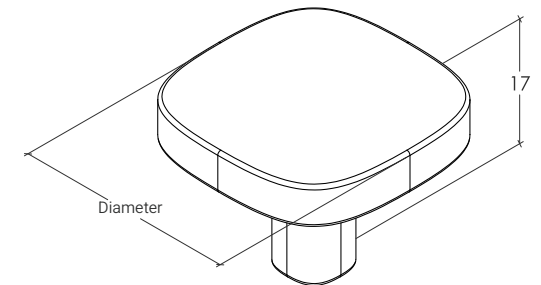

# Porto

The Porto Knob is a clean, contemporary solution designed to deliver understated style and everyday practicality. Porto offers a durable and lightweight option suited to a wide range of cabinetry applications. Featuring a soft square profile with rounded edges, the Porto Knob provides a modern, refined look that complements a variety of interior styles.

The Porto pairs seamlessly with our most popular Project handle ranges, including Dallas, Livorno, and Milano, allowing for a cohesive and considered hardware scheme across cabinetry.

STYLES	26mm Knob: PTO.026   32mm Knob: PTO.032
--------	---

Part Number	Diameter	Projection
PTO.026	26	22
PTO.032	32	24