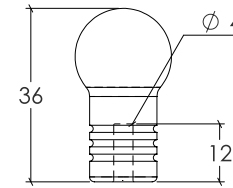

STYLES	20mm Knob: PBL020 160mm Bar Pull: PBL160 320mm Bar Pull: PBL320			
FINISHES	Bronze (BNZ)	Brushed Satin Brass (BSB)	Dull Brushed Nickel (DBR)	Old Burnished Brass (OBB)

Knob

D Handle

Part Number	Hole Centre	Overall Length	Projection
PBL020	-	14	36
PBL160	160	216	38
PBL320	320	376	38