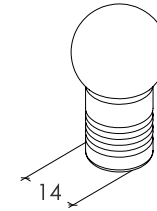

Parla

The design is characterised by its smooth cylindrical form, gently rounded ends, and fine linear accents that add quiet sophistication without overpowering the overall profile. This thoughtful restraint allows Parla to sit comfortably within a wide range of interiors, from contemporary to transitional spaces.

STYLES	20mm Knob: PBL020 160mm Bar Pull: PBL160 320mm Bar Pull: PBL320			
FINISHES	Bronze (BNZ)	Brushed Satin Brass (BSB)	Dull Brushed Nickel (DBR)	Old Burnished Brass (OBB)

Knob

D Handle

Part Number	Hole Centre	Overall Length	Projection
PBL020	-	14	36
PBL160	160	216	38
PBL320	320	376	38