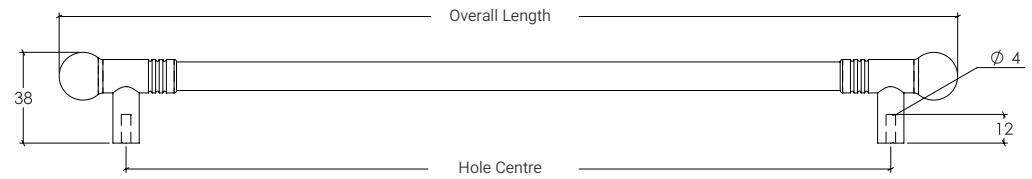

Parla

The design is characterised by its smooth cylindrical form, gently rounded ends, and fine linear accents that add quiet sophistication without overpowering the overall profile. This thoughtful restraint allows Parla to sit comfortably within a wide range of interiors, from contemporary to transitional spaces.

STYLES	20mm Knob: PBL020 160mm Bar Pull: PBL160 320mm Bar Pull: PBL320			
FINISHES	Bronze (BNZ)	Brushed Satin Brass (BSB)	Dull Brushed Nickel (DBR)	Old Burnished Brass (OBB)

Knob

D Handle

Part Number	Hole Centre	Overall Length	Projection
PBL020	-	14	36
PBL160	160	216	38
PBL320	320	376	38