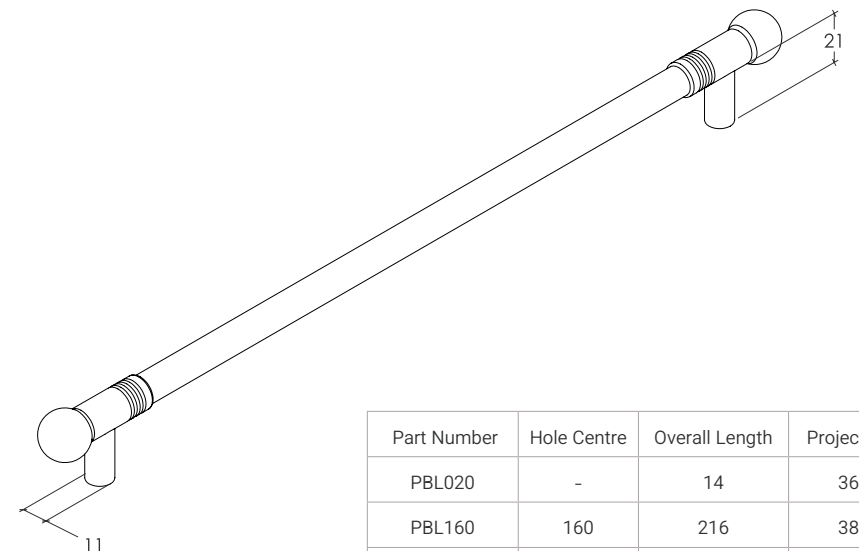

Parla

The design is characterised by its smooth cylindrical form, gently rounded ends, and fine linear accents that add quiet sophistication without overpowering the overall profile. This thoughtful restraint allows Parla to sit comfortably within a wide range of interiors, from contemporary to transitional spaces.

STYLES	20mm Knob: PBL020 160mm Bar Pull: PBL160 320mm Bar Pull: PBL320			
FINISHES	Bronze (BNZ)	Brushed Satin Brass (BSB)	Dull Brushed Nickel (DBR)	Old Burnished Brass (OBB)

Knob

D Handle

Part Number	Hole Centre	Overall Length	Projection
PBL020	-	14	36
PBL160	160	216	38
PBL320	320	376	38