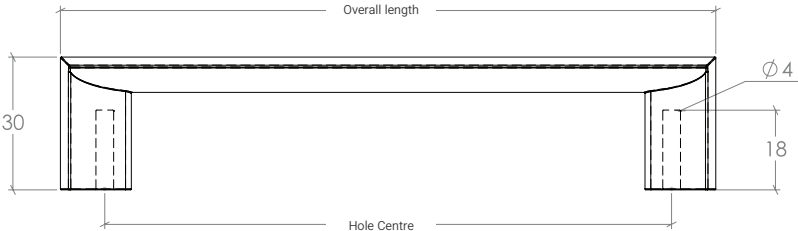

Barra

A sleek and contemporary handle that is perfect for modern cabinetry applications.

STYLES	128mm D Handle: BRDH128.DBR 288mm D Handle: BRDH288.DBR
FINISHES	 Brushed Matt Brass (BMB) Dull Brushed Nickel (DBR) Matt Black (MBL) Matt White (MWH)

D Handle

Part Number	Hole Centre	Overall Length	Inner Length	Projection
BRDH128.DBR	128	148	116	30
BRDH288.DBR	288	301	269	30