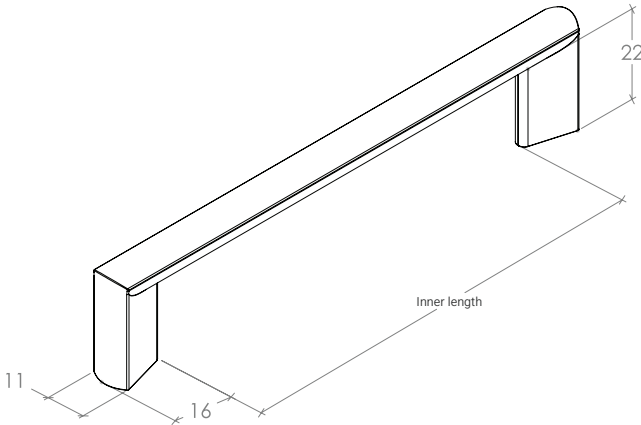

Barra

A sleek and contemporary handle that is perfect for modern cabinetry applications.

STYLES	128mm D Handle: BRDH128.DBR 288mm D Handle: BRDH288.DBR
FINISHES	 Brushed Matt Brass (BMB) Dull Brushed Nickel (DBR) Matt Black (MBL) Matt White (MWH)

D Handle

Part Number	Hole Centre	Overall Length	Inner Length	Projection
BRDH128.DBR	128	148	116	30
BRDH288.DBR	288	301	269	30