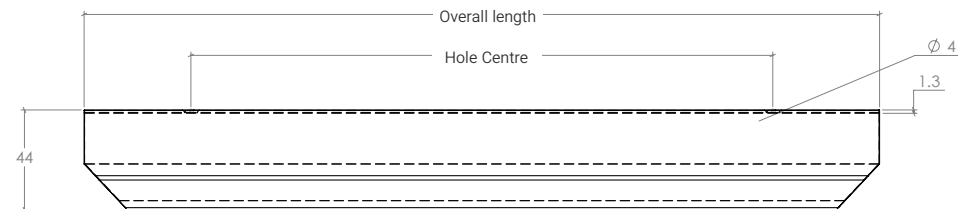

Vann

The Vann is a profile handle with straight, modern lines perfectly suited to a variety of interior styles. Screws to the rear of the cabinetry.

Pull Handle

STYLES	64mm Pull Handle: V0375.064 128mm Pull Handle: V0375.128 256mm Pull Handle: V0375.256 1120mm Pull Handle: V0375.1120
--------	---

Part Number	Hole Centre	Overall Length	Handle Width	Projection
V0375.064	64	100	62	40
V0375.128	128	200	162	40
V0375.256	256	350	312	40
V0375.1120	1120	1200	1172	40