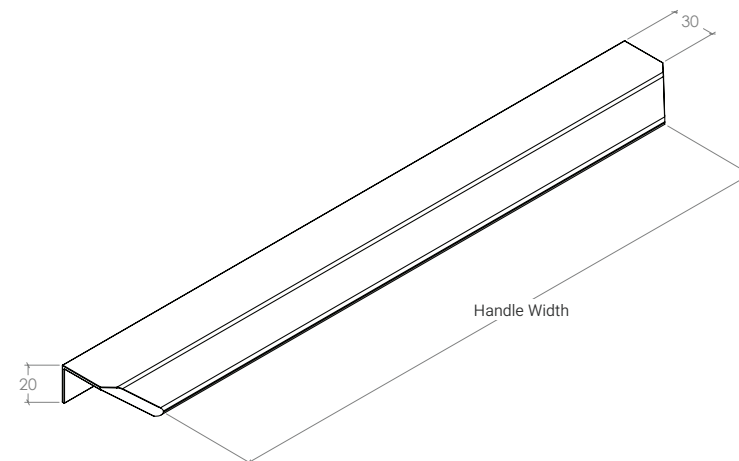

Vann

The Vann is a profile handle with straight, modern lines perfectly suited to a variety of interior styles. Screws to the rear of the cabinetry.

Pull Handle

STYLES	64mm Pull Handle: V0375.064 128mm Pull Handle: V0375.128 256mm Pull Handle: V0375.256 1120mm Pull Handle: V0375.1120
--------	---

Part Number	Hole Centre	Overall Length	Handle Width	Projection
V0375.064	64	100	62	40
V0375.128	128	200	162	40
V0375.256	256	350	312	40
V0375.1120	1120	1200	1172	40