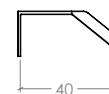

Vann

The Vann is a profile handle with straight, modern lines perfectly suited to a variety of interior styles. Screws to the rear of the cabinetry.

Pull Handle

STYLES	64mm Pull Handle: V0375.064 128mm Pull Handle: V0375.128 256mm Pull Handle: V0375.256 1120mm Pull Handle: V0375.1120
--------	---

Part Number	Hole Centre	Overall Length	Handle Width	Projection
V0375.064	64	100	62	40
V0375.128	128	200	162	40
V0375.256	256	350	312	40
V0375.1120	1120	1200	1172	40