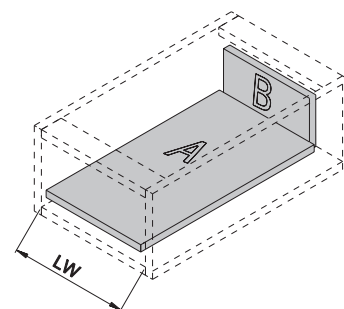

AEK6.117

117mm High Drawer

INFORMATION

- Load capacity: 35kg
- Multiple depths available
- Smooth and stable soft-close action
- Supplied as a complete set including runners, drawer sides and mounting brackets
- Easy to install – part pre-assembled
- Modern slim square drawer sides to suit any decor
- Simple cutting & drilling – similar to other leading drawer brands
- 4D front adjustment and rear tilt adjustment
- White finish

Part Number	Length
AEK6.117.350.WH	350mm
AEK6.117.400.WH	400mm
AEK6.117.450.WH	450mm
AEK6.117.500.WH	500mm

INSTALLATION DIMENSIONS

DRAWER SIDE SCREW POSITION

BOTTOM AND BACK DIMENSIONS

LW: Internal cabinet width
NL: Internal cabinet width-75 ± 0.5

AEK6.164

164mm High Drawer

INFORMATION

- Load capacity: 35kg
- Multiple depths available
- Smooth and stable soft-close action
- Supplied as a complete set including runners, drawer sides and mounting brackets
- Easy to install – part pre-assembled
- Modern slim square drawer sides to suit any decor
- Simple cutting & drilling – similar to other leading drawer brands
- 4D front adjustment and rear tilt adjustment
- White finish

Part Number	Length
AEK6.164.350.WH	350mm
AEK6.164.400.WH	400mm
AEK6.164.450.WH	450mm
AEK6.164.500.WH	500mm

INSTALLATION DIMENSIONS

DRAWER SIDE SCREW POSITION

BOTTOM AND BACK DIMENSIONS

LW: Internal cabinet width
NL: Internal cabinet width-75 ± 0.5