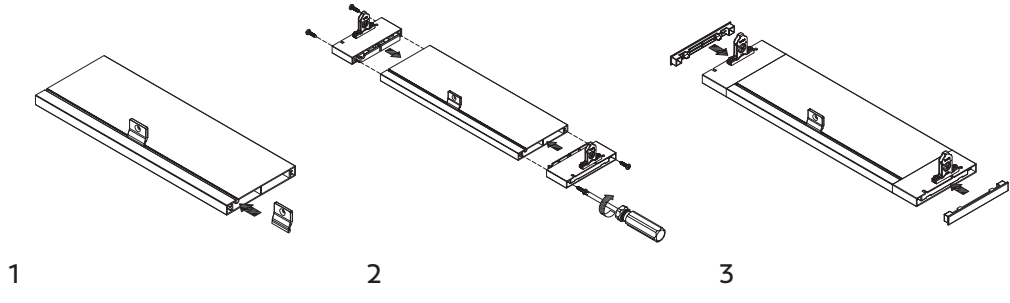

AEK6.199

199mm High Drawer

INFORMATION

- Load capacity: 35kg
- Multiple depths available
- Smooth and stable soft-close action
- Supplied as a complete set including runners, drawer sides and mounting brackets
- Easy to install – part pre-assembled
- Modern slim square drawer sides to suit any decor
- Simple cutting & drilling – similar to other leading drawer brands
- 4D front adjustment and rear tilt adjustment
- White finish

Part Number	Length
AEK6.199.350.WH	350mm
AEK6.199.400.WH	400mm
AEK6.199.450.WH	450mm
AEK6.199.500.WH	500mm

INSTALLATION DIMENSIONS

DRAWER SIDE SCREW POSITION

BOTTOM AND BACK DIMENSIONS

LW: Internal cabinet width
NL: Internal cabinet width-75 ± 0.5

INSTALLATION INSTRUCTIONS

Description	Part Number	Height
Front Brackets	AIFC.084.WH	84mm
Front Brackets	AIFC.117.WH	117mm
Front Brackets	AIFC.164.WH	164mm
Front Brackets	AIFC.199.WH	199mm

Description	Part Number	Length
Front Panels	AIFP.1100.WH	1100mm
Front Rail	AIFR.1100.WH	1100mm

Inner Drawer Front Panel

Inner Drawer Front Rail

Front Bracket (84mm)

Front Bracket (117mm)

Front Bracket (164mm & 199mm)

AERO

By Furnware
Group 

www.furnwaregroup.com.au