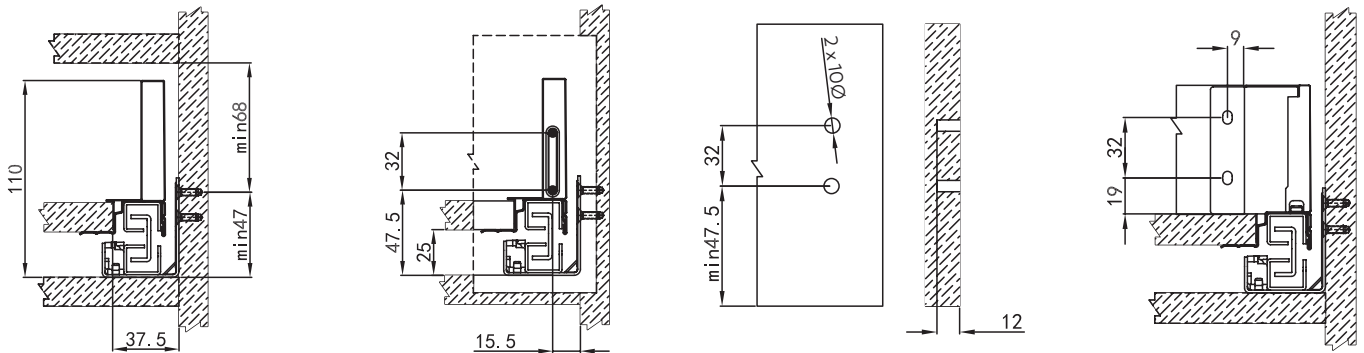

Satisfaction Promise
Love it or send it back.

Delivery Guarantee
In full, on time or 10% off.

Lifetime Warranty
On all hardware products.

AEK6.084

84mm High Drawer

INFORMATION

- Load capacity: 35kg
- Multiple depths available
- Smooth and stable soft-close action
- Supplied as a complete set including runners, drawer sides and mounting brackets
- Easy to install – part pre-assembled
- Modern slim square drawer sides to suit any decor
- Simple cutting & drilling – similar to other leading drawer brands
- 4D front adjustment and rear tilt adjustment
- White finish

Part Number	Length
AEK6.084.350.WH	350mm
AEK6.084.400.WH	400mm
AEK6.084.450.WH	450mm
AEK6.084.500.WH	500mm

INSTALLATION DIMENSIONS

DRAWER SIDE SCREW POSITION

BOTTOM AND BACK DIMENSIONS

Back Height
84mm

LW: Internal cabinet width
NL: Internal cabinet width-75 ± 0.5

Part Number	Length
AEK6.117.350.WH	350mm
AEK6.117.400.WH	400mm
AEK6.117.450.WH	450mm
AEK6.117.500.WH	500mm

INSTALLATION DIMENSIONS

DRAWER SIDE SCREW POSITION

BOTTOM AND BACK DIMENSIONS

LW: Internal cabinet width
NL: Internal cabinet width-75 ± 0.5

Part Number	Length
AEK6.164.350.WH	350mm
AEK6.164.400.WH	400mm
AEK6.164.450.WH	450mm
AEK6.164.500.WH	500mm

INSTALLATION DIMENSIONS

DRAWER SIDE SCREW POSITION

BOTTOM AND BACK DIMENSIONS

LW: Internal cabinet width
NL: Internal cabinet width-75 ± 0.5