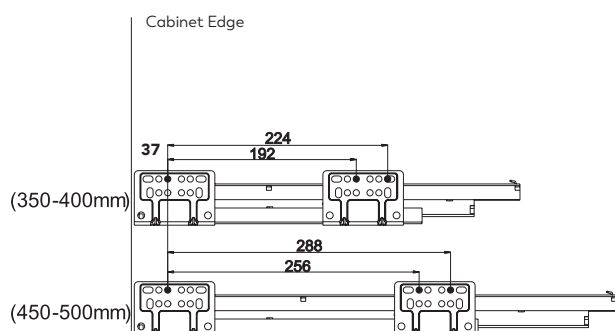

Part Number	Length
AEK6.117.350.WH	350mm
AEK6.117.400.WH	400mm
AEK6.117.450.WH	450mm
AEK6.117.500.WH	500mm

INSTALLATION DIMENSIONS

DRAWER SIDE SCREW POSITION

BOTTOM AND BACK DIMENSIONS

LW: Internal cabinet width
NL: Internal cabinet width-75 ± 0.5

Part Number	Length
AEK6.164.350.WH	350mm
AEK6.164.400.WH	400mm
AEK6.164.450.WH	450mm
AEK6.164.500.WH	500mm

INSTALLATION DIMENSIONS

DRAWER SIDE SCREW POSITION

BOTTOM AND BACK DIMENSIONS

LW: Internal cabinet width
NL: Internal cabinet width-75 ± 0.5

AEK6.199

199mm High Drawer

INFORMATION

- Load capacity: 35kg
- Multiple depths available
- Smooth and stable soft-close action
- Supplied as a complete set including runners, drawer sides and mounting brackets
- Easy to install – part pre-assembled
- Modern slim square drawer sides to suit any decor
- Simple cutting & drilling – similar to other leading drawer brands
- 4D front adjustment and rear tilt adjustment
- White finish

Part Number	Length
AEK6.199.350.WH	350mm
AEK6.199.400.WH	400mm
AEK6.199.450.WH	450mm
AEK6.199.500.WH	500mm

INSTALLATION DIMENSIONS

DRAWER SIDE SCREW POSITION

BOTTOM AND BACK DIMENSIONS

LW: Internal cabinet width
NL: Internal cabinet width-75 ± 0.5