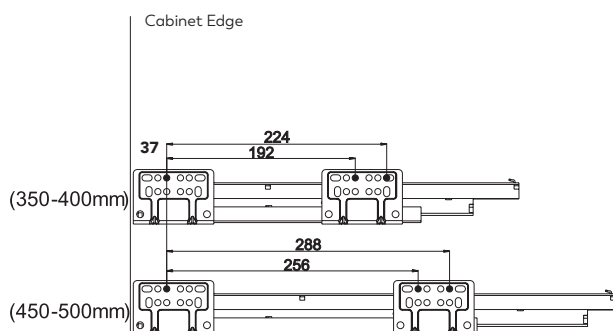

Part Number	Length
AEK6.117.350.WH	350mm
AEK6.117.400.WH	400mm
AEK6.117.450.WH	450mm
AEK6.117.500.WH	500mm

INSTALLATION DIMENSIONS

DRAWER SIDE SCREW POSITION

BOTTOM AND BACK DIMENSIONS

LW: Internal cabinet width
NL: Internal cabinet width-75 ± 0.5

AEK6.164

164mm High Drawer

INFORMATION

- Load capacity: 35kg
- Multiple depths available
- Smooth and stable soft-close action
- Supplied as a complete set including runners, drawer sides and mounting brackets
- Easy to install – part pre-assembled
- Modern slim square drawer sides to suit any decor
- Simple cutting & drilling – similar to other leading drawer brands
- 4D front adjustment and rear tilt adjustment
- White finish

Part Number	Length
AEK6.164.350.WH	350mm
AEK6.164.400.WH	400mm
AEK6.164.450.WH	450mm
AEK6.164.500.WH	500mm

INSTALLATION DIMENSIONS

DRAWER SIDE SCREW POSITION

BOTTOM AND BACK DIMENSIONS

LW: Internal cabinet width
NL: Internal cabinet width-75 ± 0.5

Part Number	Length
AEK6.199.350.WH	350mm
AEK6.199.400.WH	400mm
AEK6.199.450.WH	450mm
AEK6.199.500.WH	500mm

INSTALLATION DIMENSIONS

DRAWER SIDE SCREW POSITION

BOTTOM AND BACK DIMENSIONS

LW: Internal cabinet width
NL: Internal cabinet width-75 ± 0.5