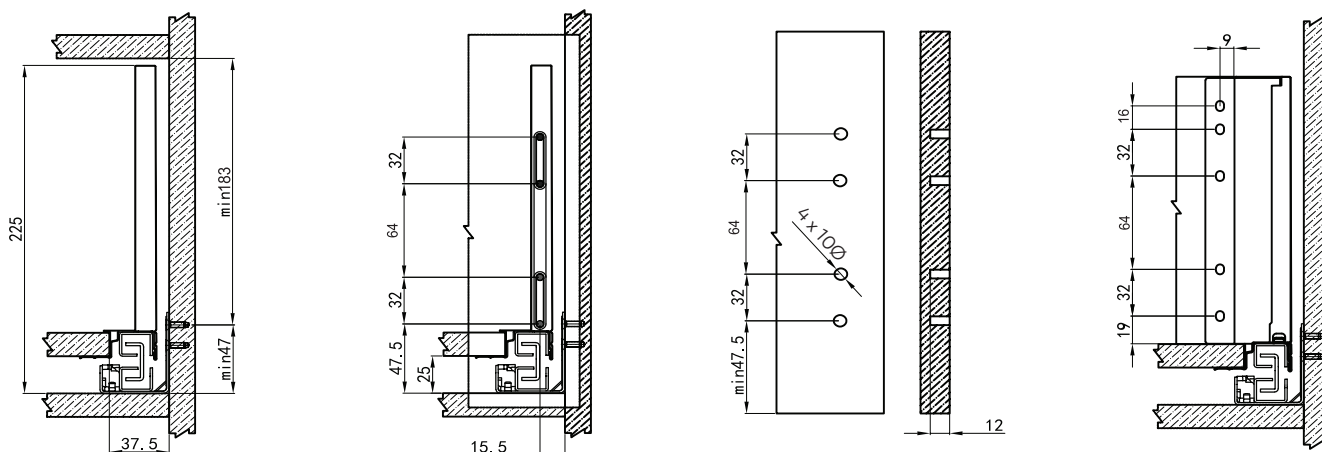

Part Number	Length
AEK6.117.350.WH	350mm
AEK6.117.400.WH	400mm
AEK6.117.450.WH	450mm
AEK6.117.500.WH	500mm

INSTALLATION DIMENSIONS

DRAWER SIDE SCREW POSITION

BOTTOM AND BACK DIMENSIONS

LW: Internal cabinet width
NL: Internal cabinet width-75 ± 0.5

Part Number	Length
AEK6.164.350.WH	350mm
AEK6.164.400.WH	400mm
AEK6.164.450.WH	450mm
AEK6.164.500.WH	500mm

INSTALLATION DIMENSIONS

DRAWER SIDE SCREW POSITION

BOTTOM AND BACK DIMENSIONS

LW: Internal cabinet width
NL: Internal cabinet width-75 ± 0.5

AEK6.199

199mm High Drawer

INFORMATION

- Load capacity: 35kg
- Multiple depths available
- Smooth and stable soft-close action
- Supplied as a complete set including runners, drawer sides and mounting brackets
- Easy to install – part pre-assembled
- Modern slim square drawer sides to suit any decor
- Simple cutting & drilling – similar to other leading drawer brands
- 4D front adjustment and rear tilt adjustment
- White finish

Part Number	Length
AEK6.199.350.WH	350mm
AEK6.199.400.WH	400mm
AEK6.199.450.WH	450mm
AEK6.199.500.WH	500mm

INSTALLATION DIMENSIONS

DRAWER SIDE SCREW POSITION

BOTTOM AND BACK DIMENSIONS

LW: Internal cabinet width
NL: Internal cabinet width-75 ± 0.5