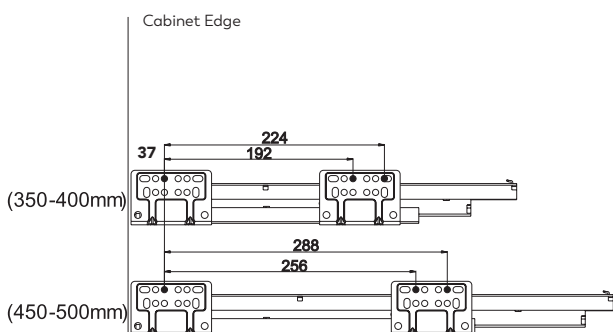

Satisfaction Promise
Love it or send it back.

Delivery Guarantee
In full, on time or 10% off.

Lifetime Warranty
On all hardware products.

AEK6.084

84mm High Drawer

INFORMATION

- Load capacity: 35kg
- Multiple depths available
- Smooth and stable soft-close action
- Supplied as a complete set including runners, drawer sides and mounting brackets
- Easy to install – part pre-assembled
- Modern slim square drawer sides to suit any decor
- Simple cutting & drilling – similar to other leading drawer brands
- 4D front adjustment and rear tilt adjustment
- White finish

Part Number	Length
AEK6.084.350.WH	350mm
AEK6.084.400.WH	400mm
AEK6.084.450.WH	450mm
AEK6.084.500.WH	500mm

INSTALLATION DIMENSIONS

DRAWER SIDE SCREW POSITION

BOTTOM AND BACK DIMENSIONS

Back Height
84mm

LW: Internal cabinet width
NL: Internal cabinet width-75 ± 0.5

Part Number	Length
AEK6.117.350.WH	350mm
AEK6.117.400.WH	400mm
AEK6.117.450.WH	450mm
AEK6.117.500.WH	500mm

INSTALLATION DIMENSIONS

DRAWER SIDE SCREW POSITION

BOTTOM AND BACK DIMENSIONS

LW: Internal cabinet width
NL: Internal cabinet width-75 ± 0.5

Part Number	Length
AEK6.164.350.WH	350mm
AEK6.164.400.WH	400mm
AEK6.164.450.WH	450mm
AEK6.164.500.WH	500mm

INSTALLATION DIMENSIONS

DRAWER SIDE SCREW POSITION

BOTTOM AND BACK DIMENSIONS

LW: Internal cabinet width
NL: Internal cabinet width-75 ± 0.5