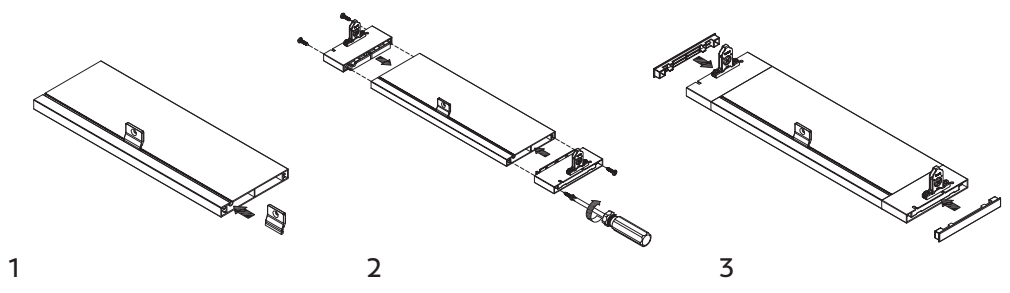

INSTALLATION INSTRUCTIONS

Description	Part Number	Height
Front Brackets	AIFC.084.WH	84mm
Front Brackets	AIFC.117.WH	117mm
Front Brackets	AIFC.164.WH	164mm
Front Brackets	AIFC.199.WH	199mm

Description	Part Number	Length
Front Panels	AIFP.1100.WH	1100mm
Front Rail	AIFR.1100.WH	1100mm

Inner Drawer Front Panel

Inner Drawer Front Rail

Front Bracket (84mm)