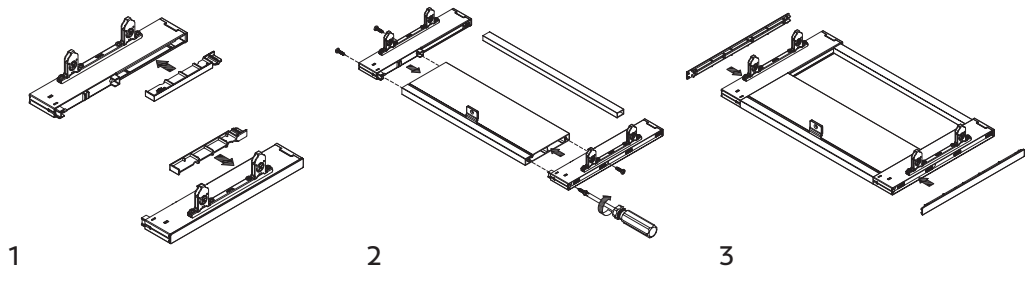

AEK6.199

199mm High Drawer

INFORMATION

- Load capacity: 35kg
- Multiple depths available
- Smooth and stable soft-close action
- Supplied as a complete set including runners, drawer sides and mounting brackets
- Easy to install – part pre-assembled
- Modern slim square drawer sides to suit any decor
- Simple cutting & drilling – similar to other leading drawer brands
- 4D front adjustment and rear tilt adjustment
- White finish

Part Number	Length
AEK6.199.350.WH	350mm
AEK6.199.400.WH	400mm
AEK6.199.450.WH	450mm
AEK6.199.500.WH	500mm

INSTALLATION DIMENSIONS

DRAWER SIDE SCREW POSITION

BOTTOM AND BACK DIMENSIONS

LW: Internal cabinet width
NL: Internal cabinet width-75 ± 0.5

INSTALLATION INSTRUCTIONS

Description	Part Number	Height
Front Brackets	AIFC.084.WH	84mm
Front Brackets	AIFC.117.WH	117mm
Front Brackets	AIFC.164.WH	164mm
Front Brackets	AIFC.199.WH	199mm

Description	Part Number	Length
Front Panels	AIFP.1100.WH	1100mm
Front Rail	AIFR.1100.WH	1100mm

Inner Drawer Front Panel

Inner Drawer Front Rail

Front Bracket (84mm)

Front Bracket (117mm)

Front Bracket (164mm & 199mm)

AERO

By Furnware
Group 

www.furnwaregroup.com.au