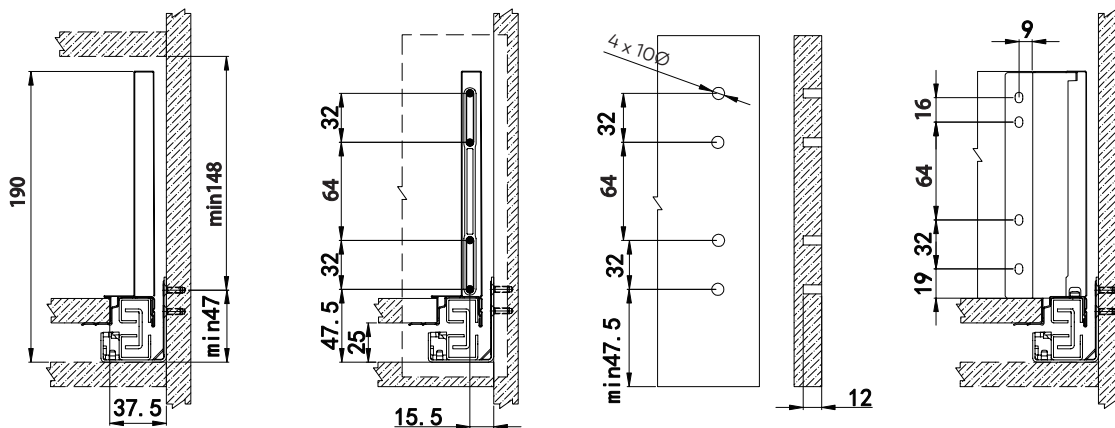

Part Number	Length
AEK6.117.350.WH	350mm
AEK6.117.400.WH	400mm
AEK6.117.450.WH	450mm
AEK6.117.500.WH	500mm

INSTALLATION DIMENSIONS

DRAWER SIDE SCREW POSITION

BOTTOM AND BACK DIMENSIONS

LW: Internal cabinet width
NL: Internal cabinet width-75 ± 0.5

AEK6.164

164mm High Drawer

INFORMATION

- Load capacity: 35kg
- Multiple depths available
- Smooth and stable soft-close action
- Supplied as a complete set including runners, drawer sides and mounting brackets
- Easy to install – part pre-assembled
- Modern slim square drawer sides to suit any decor
- Simple cutting & drilling – similar to other leading drawer brands
- 4D front adjustment and rear tilt adjustment
- White finish

Part Number	Length
AEK6.164.350.WH	350mm
AEK6.164.400.WH	400mm
AEK6.164.450.WH	450mm
AEK6.164.500.WH	500mm

INSTALLATION DIMENSIONS

DRAWER SIDE SCREW POSITION

BOTTOM AND BACK DIMENSIONS

LW: Internal cabinet width
NL: Internal cabinet width-75 ± 0.5

Part Number	Length
AEK6.199.350.WH	350mm
AEK6.199.400.WH	400mm
AEK6.199.450.WH	450mm
AEK6.199.500.WH	500mm

INSTALLATION DIMENSIONS

DRAWER SIDE SCREW POSITION

BOTTOM AND BACK DIMENSIONS

LW: Internal cabinet width
NL: Internal cabinet width-75 ± 0.5