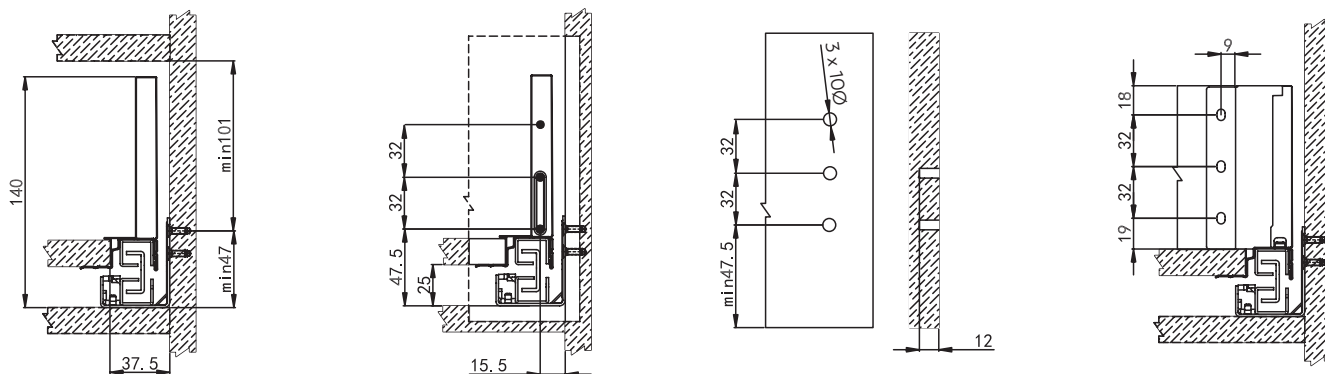

Part Number	Length
AEK6.084.350.WH	350mm
AEK6.084.400.WH	400mm
AEK6.084.450.WH	450mm
AEK6.084.500.WH	500mm

INSTALLATION DIMENSIONS

DRAWER SIDE SCREW POSITION

BOTTOM AND BACK DIMENSIONS

Back Height
84mm

LW: Internal cabinet width
NL: Internal cabinet width-75 ± 0.5

AEK6.117

117mm High Drawer

INFORMATION

- Load capacity: 35kg
- Multiple depths available
- Smooth and stable soft-close action
- Supplied as a complete set including runners, drawer sides and mounting brackets
- Easy to install – part pre-assembled
- Modern slim square drawer sides to suit any decor
- Simple cutting & drilling – similar to other leading drawer brands
- 4D front adjustment and rear tilt adjustment
- White finish

Part Number	Length
AEK6.117.350.WH	350mm
AEK6.117.400.WH	400mm
AEK6.117.450.WH	450mm
AEK6.117.500.WH	500mm

INSTALLATION DIMENSIONS

DRAWER SIDE SCREW POSITION

BOTTOM AND BACK DIMENSIONS

LW: Internal cabinet width
NL: Internal cabinet width-75 ± 0.5

Part Number	Length
AEK6.164.350.WH	350mm
AEK6.164.400.WH	400mm
AEK6.164.450.WH	450mm
AEK6.164.500.WH	500mm

INSTALLATION DIMENSIONS

DRAWER SIDE SCREW POSITION

BOTTOM AND BACK DIMENSIONS

LW: Internal cabinet width
NL: Internal cabinet width-75 ± 0.5