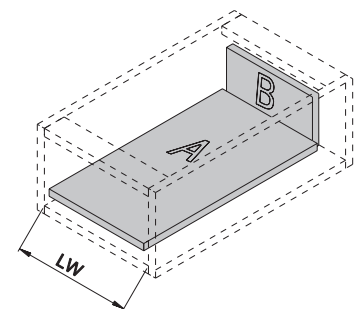

AEK6.164

164mm High Drawer

INFORMATION

- Load capacity: 35kg
- Multiple depths available
- Smooth and stable soft-close action
- Supplied as a complete set including runners, drawer sides and mounting brackets
- Easy to install – part pre-assembled
- Modern slim square drawer sides to suit any decor
- Simple cutting & drilling – similar to other leading drawer brands
- 4D front adjustment and rear tilt adjustment
- White finish

Part Number	Length
AEK6.164.350.WH	350mm
AEK6.164.400.WH	400mm
AEK6.164.450.WH	450mm
AEK6.164.500.WH	500mm

INSTALLATION DIMENSIONS

DRAWER SIDE SCREW POSITION

BOTTOM AND BACK DIMENSIONS

LW: Internal cabinet width
NL: Internal cabinet width-75 ± 0.5

AEK6.199

199mm High Drawer

INFORMATION

- Load capacity: 35kg
- Multiple depths available
- Smooth and stable soft-close action
- Supplied as a complete set including runners, drawer sides and mounting brackets
- Easy to install – part pre-assembled
- Modern slim square drawer sides to suit any decor
- Simple cutting & drilling – similar to other leading drawer brands
- 4D front adjustment and rear tilt adjustment
- White finish

Part Number	Length
AEK6.199.350.WH	350mm
AEK6.199.400.WH	400mm
AEK6.199.450.WH	450mm
AEK6.199.500.WH	500mm

INSTALLATION DIMENSIONS

DRAWER SIDE SCREW POSITION

BOTTOM AND BACK DIMENSIONS

LW: Internal cabinet width
NL: Internal cabinet width-75 ± 0.5