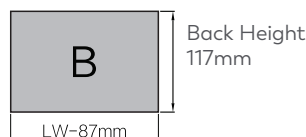

Part Number	Length
AEK6.084.350.WH	350mm
AEK6.084.400.WH	400mm
AEK6.084.450.WH	450mm
AEK6.084.500.WH	500mm

INSTALLATION DIMENSIONS

DRAWER SIDE SCREW POSITION

BOTTOM AND BACK DIMENSIONS

Back Height
84mm

LW: Internal cabinet width
NL: Internal cabinet width-75 ± 0.5

Part Number	Length
AEK6.117.350.WH	350mm
AEK6.117.400.WH	400mm
AEK6.117.450.WH	450mm
AEK6.117.500.WH	500mm

INSTALLATION DIMENSIONS

DRAWER SIDE SCREW POSITION

BOTTOM AND BACK DIMENSIONS

LW: Internal cabinet width
NL: Internal cabinet width-75 ± 0.5

AEK6.164

164mm High Drawer

INFORMATION

- Load capacity: 35kg
- Multiple depths available
- Smooth and stable soft-close action
- Supplied as a complete set including runners, drawer sides and mounting brackets
- Easy to install – part pre-assembled
- Modern slim square drawer sides to suit any decor
- Simple cutting & drilling – similar to other leading drawer brands
- 4D front adjustment and rear tilt adjustment
- White finish

Part Number	Length
AEK6.164.350.WH	350mm
AEK6.164.400.WH	400mm
AEK6.164.450.WH	450mm
AEK6.164.500.WH	500mm

INSTALLATION DIMENSIONS

DRAWER SIDE SCREW POSITION

BOTTOM AND BACK DIMENSIONS

LW: Internal cabinet width
NL: Internal cabinet width-75 ± 0.5