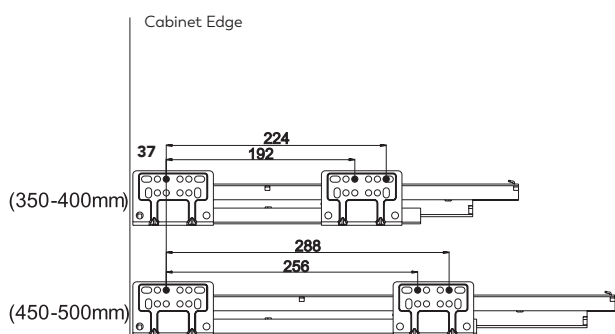

Part Number	Length
AEK6.084.350.WH	350mm
AEK6.084.400.WH	400mm
AEK6.084.450.WH	450mm
AEK6.084.500.WH	500mm

INSTALLATION DIMENSIONS

DRAWER SIDE SCREW POSITION

BOTTOM AND BACK DIMENSIONS

Back Height
84mm

LW: Internal cabinet width
NL: Internal cabinet width-75 ± 0.5

AEK6.117

117mm High Drawer

INFORMATION

- Load capacity: 35kg
- Multiple depths available
- Smooth and stable soft-close action
- Supplied as a complete set including runners, drawer sides and mounting brackets
- Easy to install – part pre-assembled
- Modern slim square drawer sides to suit any decor
- Simple cutting & drilling – similar to other leading drawer brands
- 4D front adjustment and rear tilt adjustment
- White finish

Part Number	Length
AEK6.117.350.WH	350mm
AEK6.117.400.WH	400mm
AEK6.117.450.WH	450mm
AEK6.117.500.WH	500mm

INSTALLATION DIMENSIONS

DRAWER SIDE SCREW POSITION

BOTTOM AND BACK DIMENSIONS

LW: Internal cabinet width
NL: Internal cabinet width-75 ± 0.5

Part Number	Length
AEK6.164.350.WH	350mm
AEK6.164.400.WH	400mm
AEK6.164.450.WH	450mm
AEK6.164.500.WH	500mm

INSTALLATION DIMENSIONS

DRAWER SIDE SCREW POSITION

BOTTOM AND BACK DIMENSIONS

LW: Internal cabinet width
NL: Internal cabinet width-75 ± 0.5