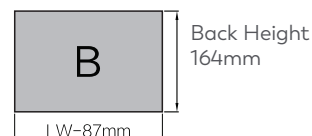

Part Number	Length
AEK6.084.350.WH	350mm
AEK6.084.400.WH	400mm
AEK6.084.450.WH	450mm
AEK6.084.500.WH	500mm

INSTALLATION DIMENSIONS

DRAWER SIDE SCREW POSITION

BOTTOM AND BACK DIMENSIONS

Back Height
84mm

LW: Internal cabinet width
NL: Internal cabinet width-75 ± 0.5

Part Number	Length
AEK6.117.350.WH	350mm
AEK6.117.400.WH	400mm
AEK6.117.450.WH	450mm
AEK6.117.500.WH	500mm

INSTALLATION DIMENSIONS

DRAWER SIDE SCREW POSITION

BOTTOM AND BACK DIMENSIONS

LW: Internal cabinet width
NL: Internal cabinet width-75 ± 0.5

Part Number	Length
AEK6.164.350.WH	350mm
AEK6.164.400.WH	400mm
AEK6.164.450.WH	450mm
AEK6.164.500.WH	500mm

INSTALLATION DIMENSIONS

DRAWER SIDE SCREW POSITION

BOTTOM AND BACK DIMENSIONS

LW: Internal cabinet width
NL: Internal cabinet width-75 ± 0.5

AEK6.199

199mm High Drawer

INFORMATION

- Load capacity: 35kg
- Multiple depths available
- Smooth and stable soft-close action
- Supplied as a complete set including runners, drawer sides and mounting brackets
- Easy to install – part pre-assembled
- Modern slim square drawer sides to suit any decor
- Simple cutting & drilling – similar to other leading drawer brands
- 4D front adjustment and rear tilt adjustment
- White finish