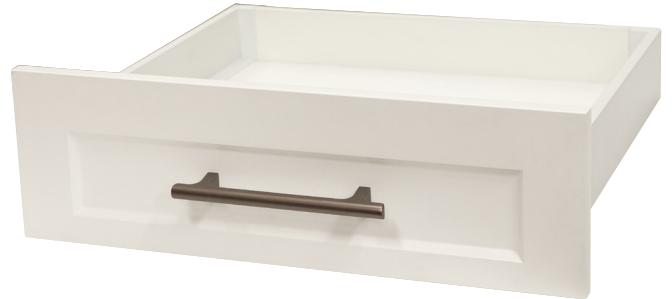

AERO

By Furnware
Group 

THIN WALL DRAWER

AERO

By Furnware Group 

The Aero Slim Wall Drawer combines sleek, modern design with reliable performance. With a 35kg load capacity, multiple depth options, and smooth soft-close action, it delivers strength and stability in a slim, square-sided white finish to suit any project.

Satisfaction Promise
Love it or send it back.

Delivery Guarantee
In full, on time or 10% off.

Lifetime Warranty
On all hardware products.

AEK6.084

84mm High Drawer

INFORMATION

- Load capacity: 35kg
- Multiple depths available
- Smooth and stable soft-close action
- Supplied as a complete set including runners, drawer sides and mounting brackets
- Easy to install – part pre-assembled
- Modern slim square drawer sides to suit any decor
- Simple cutting & drilling – similar to other leading drawer brands
- 4D front adjustment and rear tilt adjustment
- White finish

AEK6.117

117mm High Drawer

INFORMATION

- Load capacity: 35kg
- Multiple depths available
- Smooth and stable soft-close action
- Supplied as a complete set including runners, drawer sides and mounting brackets
- Easy to install – part pre-assembled
- Modern slim square drawer sides to suit any decor
- Simple cutting & drilling – similar to other leading drawer brands
- 4D front adjustment and rear tilt adjustment
- White finish

AEK6.164

164mm High Drawer

INFORMATION

- Load capacity: 35kg
- Multiple depths available
- Smooth and stable soft-close action
- Supplied as a complete set including runners, drawer sides and mounting brackets
- Easy to install – part pre-assembled
- Modern slim square drawer sides to suit any decor
- Simple cutting & drilling – similar to other leading drawer brands
- 4D front adjustment and rear tilt adjustment
- White finish