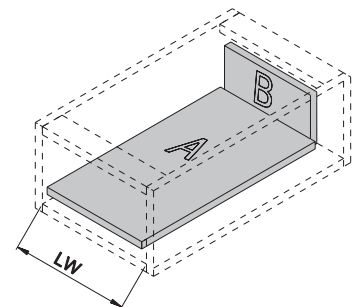

Satisfaction Promise
Love it or send it back.

Delivery Guarantee
In full, on time or 10% off.

Lifetime Warranty
On all hardware products.

AEK6.084

84mm High Drawer

INFORMATION

- Load capacity: 35kg
- Multiple depths available
- Smooth and stable soft-close action
- Supplied as a complete set including runners, drawer sides and mounting brackets
- Easy to install – part pre-assembled
- Modern slim square drawer sides to suit any decor
- Simple cutting & drilling – similar to other leading drawer brands
- 4D front adjustment and rear tilt adjustment
- White finish

Part Number	Length
AEK6.084.350.WH	350mm
AEK6.084.400.WH	400mm
AEK6.084.450.WH	450mm
AEK6.084.500.WH	500mm

INSTALLATION DIMENSIONS

DRAWER SIDE SCREW POSITION

BOTTOM AND BACK DIMENSIONS

Back Height
84mm

LW: Internal cabinet width
NL: Internal cabinet width-75 ± 0.5

AEK6.117

117mm High Drawer

INFORMATION

- Load capacity: 35kg
- Multiple depths available
- Smooth and stable soft-close action
- Supplied as a complete set including runners, drawer sides and mounting brackets
- Easy to install – part pre-assembled
- Modern slim square drawer sides to suit any decor
- Simple cutting & drilling – similar to other leading drawer brands
- 4D front adjustment and rear tilt adjustment
- White finish

Part Number	Length
AEK6.117.350.WH	350mm
AEK6.117.400.WH	400mm
AEK6.117.450.WH	450mm
AEK6.117.500.WH	500mm

INSTALLATION DIMENSIONS

DRAWER SIDE SCREW POSITION

BOTTOM AND BACK DIMENSIONS

LW: Internal cabinet width
NL: Internal cabinet width-75 ± 0.5