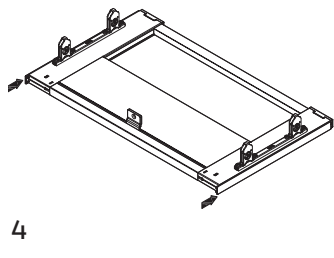

AEK6.199

199mm High Drawer

INFORMATION

- Load capacity: 35kg
- Multiple depths available
- Smooth and stable soft-close action
- Supplied as a complete set including runners, drawer sides and mounting brackets
- Easy to install – part pre-assembled
- Modern slim square drawer sides to suit any decor
- Simple cutting & drilling – similar to other leading drawer brands
- 4D front adjustment and rear tilt adjustment
- White finish

Part Number	Length
AEK6.199.350.WH	350mm
AEK6.199.400.WH	400mm
AEK6.199.450.WH	450mm
AEK6.199.500.WH	500mm

INSTALLATION DIMENSIONS

DRAWER SIDE SCREW POSITION

BOTTOM AND BACK DIMENSIONS

LW: Internal cabinet width
NL: Internal cabinet width-75 ± 0.5

INSTALLATION INSTRUCTIONS

Description	Part Number	Height
Front Brackets	AIFC.084.WH	84mm
Front Brackets	AIFC.117.WH	117mm
Front Brackets	AIFC.164.WH	164mm
Front Brackets	AIFC.199.WH	199mm

Description	Part Number	Length
Front Panels	AIFP.1100.WH	1100mm
Front Rail	AIFR.1100.WH	1100mm

Inner Drawer Front Panel

Inner Drawer Front Rail

Front Bracket (84mm)

Front Bracket (117mm)

Front Bracket (164mm & 199mm)

AERO

By Furnware
Group 

www.furnwaregroup.com.au