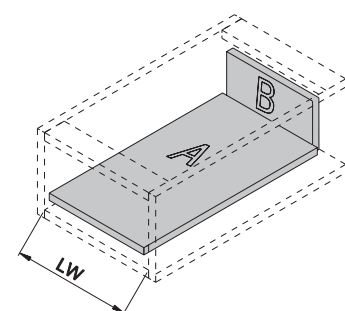

Part Number	Length
AEK6.164.350.WH	350mm
AEK6.164.400.WH	400mm
AEK6.164.450.WH	450mm
AEK6.164.500.WH	500mm

INSTALLATION DIMENSIONS

DRAWER SIDE SCREW POSITION

BOTTOM AND BACK DIMENSIONS

LW: Internal cabinet width
NL: Internal cabinet width-75 ± 0.5

AEK6.199

199mm High Drawer

INFORMATION

- Load capacity: 35kg
- Multiple depths available
- Smooth and stable soft-close action
- Supplied as a complete set including runners, drawer sides and mounting brackets
- Easy to install – part pre-assembled
- Modern slim square drawer sides to suit any decor
- Simple cutting & drilling – similar to other leading drawer brands
- 4D front adjustment and rear tilt adjustment
- White finish

Part Number	Length
AEK6.199.350.WH	350mm
AEK6.199.400.WH	400mm
AEK6.199.450.WH	450mm
AEK6.199.500.WH	500mm

INSTALLATION DIMENSIONS

DRAWER SIDE SCREW POSITION

BOTTOM AND BACK DIMENSIONS

LW: Internal cabinet width
NL: Internal cabinet width-75 ± 0.5

INSTALLATION INSTRUCTIONS

Description	Part Number	Height
Front Brackets	AIFC.084.WH	84mm
Front Brackets	AIFC.117.WH	117mm
Front Brackets	AIFC.164.WH	164mm
Front Brackets	AIFC.199.WH	199mm

Description	Part Number	Length
Front Panels	AIFP.1100.WH	1100mm
Front Rail	AIFR.1100.WH	1100mm