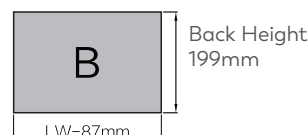

Part Number	Length
AEK6.084.350.WH	350mm
AEK6.084.400.WH	400mm
AEK6.084.450.WH	450mm
AEK6.084.500.WH	500mm

INSTALLATION DIMENSIONS

DRAWER SIDE SCREW POSITION

BOTTOM AND BACK DIMENSIONS

Back Height
84mm

LW: Internal cabinet width
NL: Internal cabinet width-75 ± 0.5

Part Number	Length
AEK6.164.350.WH	350mm
AEK6.164.400.WH	400mm
AEK6.164.450.WH	450mm
AEK6.164.500.WH	500mm

INSTALLATION DIMENSIONS

DRAWER SIDE SCREW POSITION

BOTTOM AND BACK DIMENSIONS

LW: Internal cabinet width
NL: Internal cabinet width-75 ± 0.5

AEK6.199

199mm High Drawer

INFORMATION

- Load capacity: 35kg
- Multiple depths available
- Smooth and stable soft-close action
- Supplied as a complete set including runners, drawer sides and mounting brackets
- Easy to install – part pre-assembled
- Modern slim square drawer sides to suit any decor
- Simple cutting & drilling – similar to other leading drawer brands
- 4D front adjustment and rear tilt adjustment
- White finish

Part Number	Length
AEK6.199.350.WH	350mm
AEK6.199.400.WH	400mm
AEK6.199.450.WH	450mm
AEK6.199.500.WH	500mm

INSTALLATION DIMENSIONS

DRAWER SIDE SCREW POSITION

BOTTOM AND BACK DIMENSIONS

LW: Internal cabinet width
NL: Internal cabinet width-75 ± 0.5