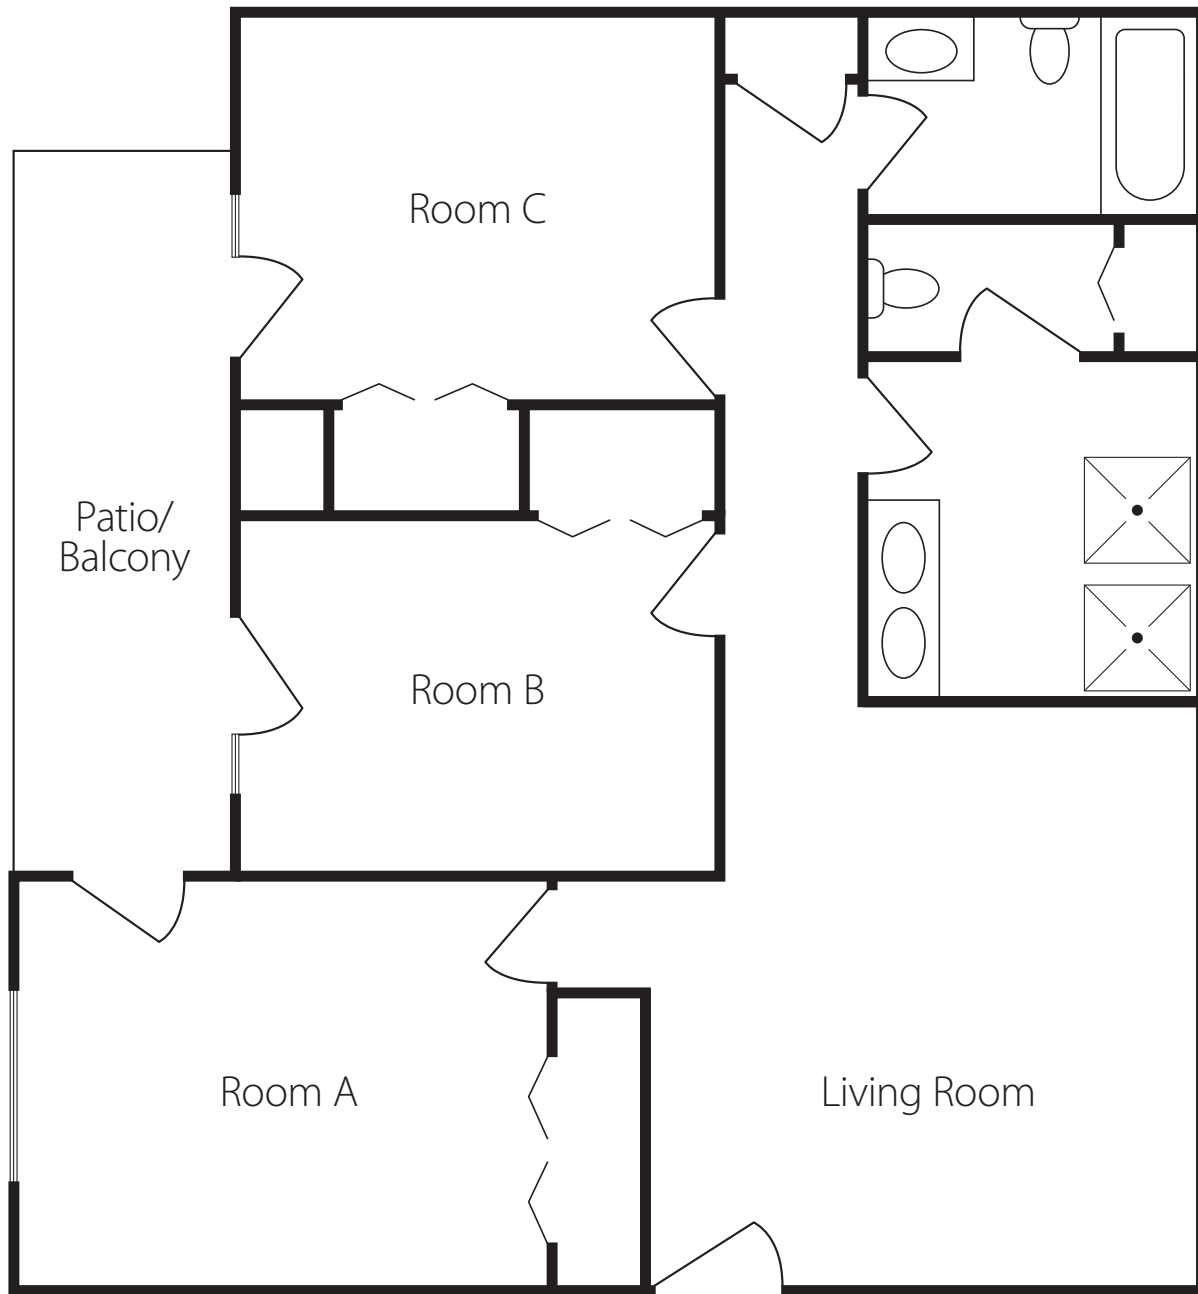

# Owens Hall (800s/900s) - w/o kitchen

Room A: 135 sq. ft.  
Rooms B & C: 100 sq. ft.

Owens suites vary by floor: Some suites include a kitchen in place of the 2 bathrooms.  
Owens storage space: 24" x 24" x 35"