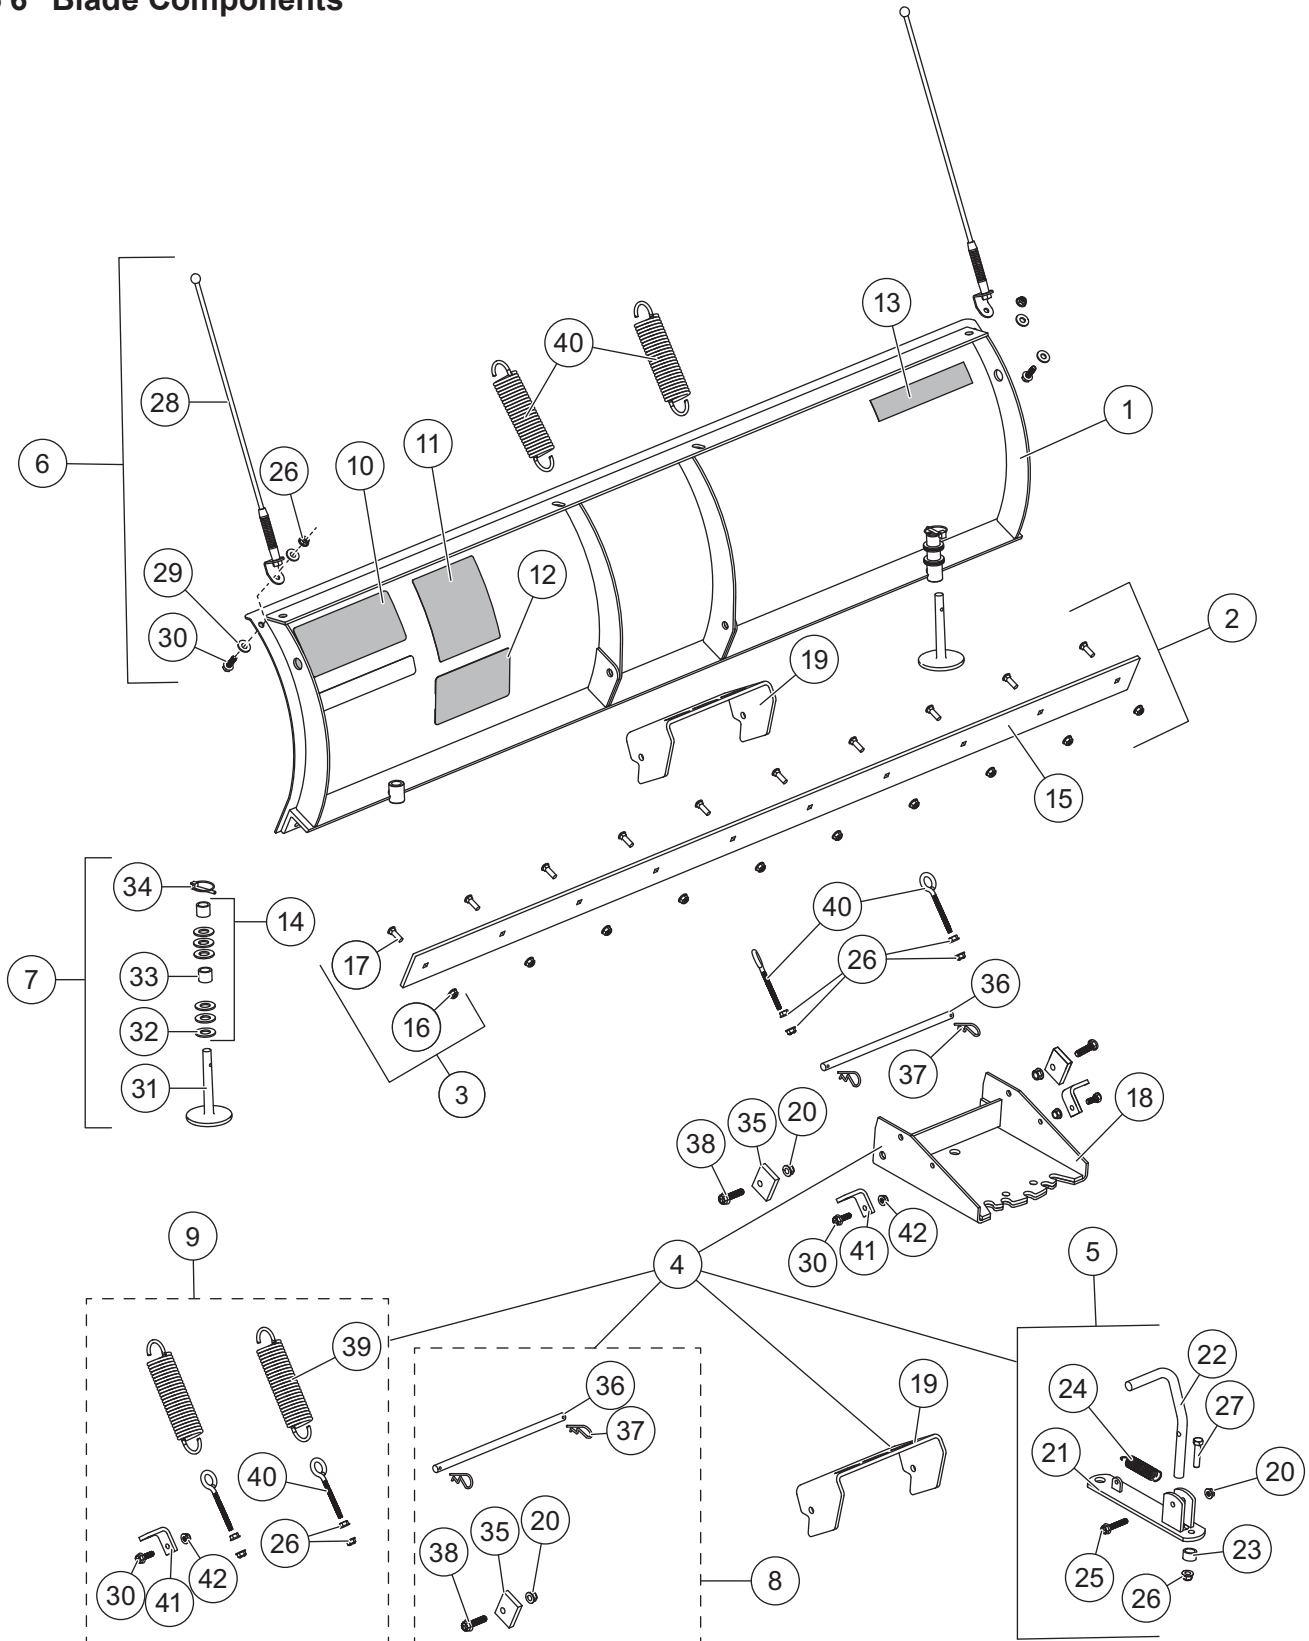

**5'6" and 6' UTV Straight Blades,
and 6' UTV V-Plow
Blade Assembly 87550, 87560 & 87570
Parts List**

TABLE OF CONTENTS

5'6" UTV STRAIGHT BLADE ASSEMBLY	4
6' UTV STRAIGHT BLADE ASSEMBLY	6
6' UTV V-PLOW ASSEMBLY	8

UTV 5'6" STRAIGHT BLADE

5'6" Blade Components

UTV 6' STRAIGHT BLADE

6' Straight Blade Components

UTV 6' V-PLOW

6' V-Plow Components

Western Products
PO Box 245038
Milwaukee, WI 53224-9538
www.westernplows.com