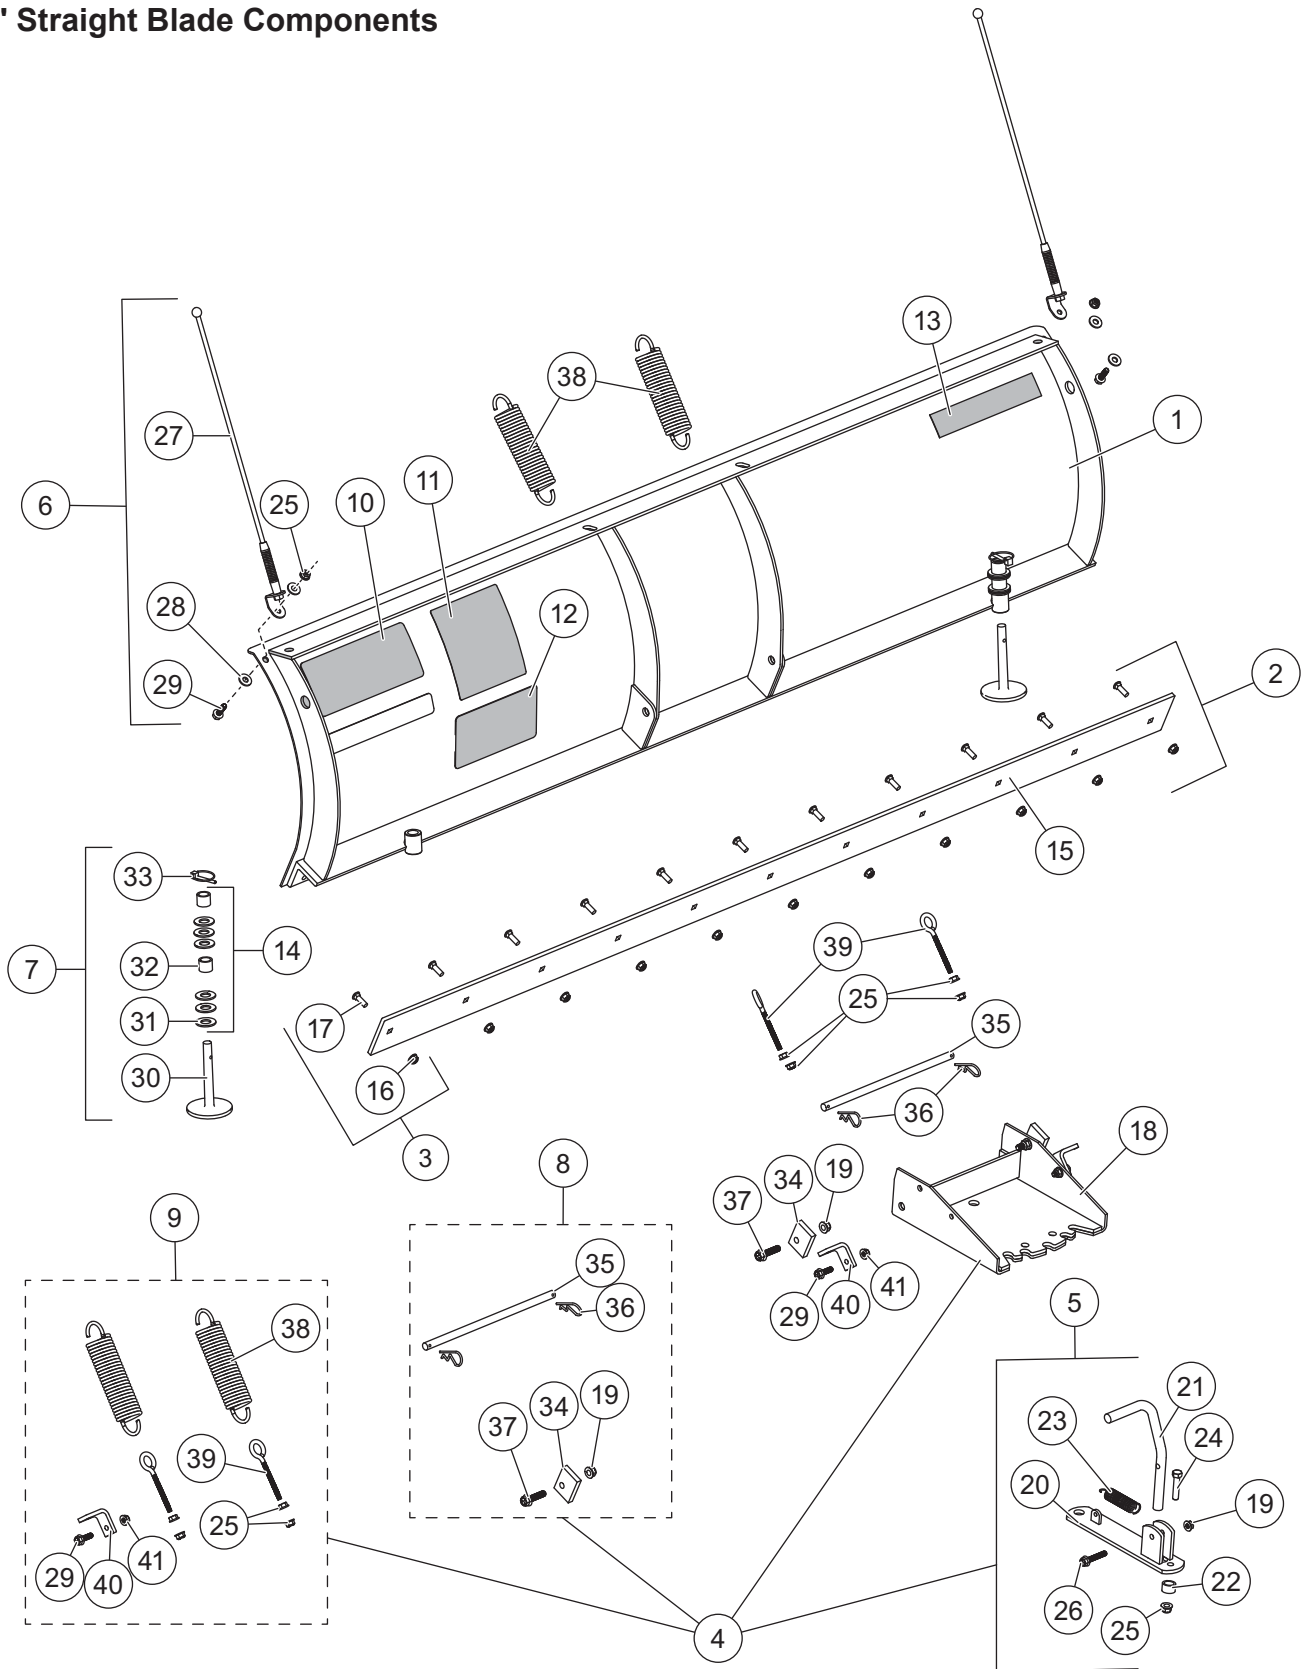

**5'6" and 6' UTV Straight Blades,
and 6' UTV V-Plow
Blade Assembly 87550, 87560 & 87570
Parts List**

TABLE OF CONTENTS

5'6" UTV STRAIGHT BLADE ASSEMBLY	4
6' UTV STRAIGHT BLADE ASSEMBLY	6
6' UTV V-PLOW ASSEMBLY	8

UTV 5'6" STRAIGHT BLADE

5'6" Blade Components

UTV 6' STRAIGHT BLADE

6' Straight Blade Components

UTV 6' V-PLOW

6' V-Plow Components

Western Products
PO Box 245038
Milwaukee, WI 53224-9538
www.westernplows.com