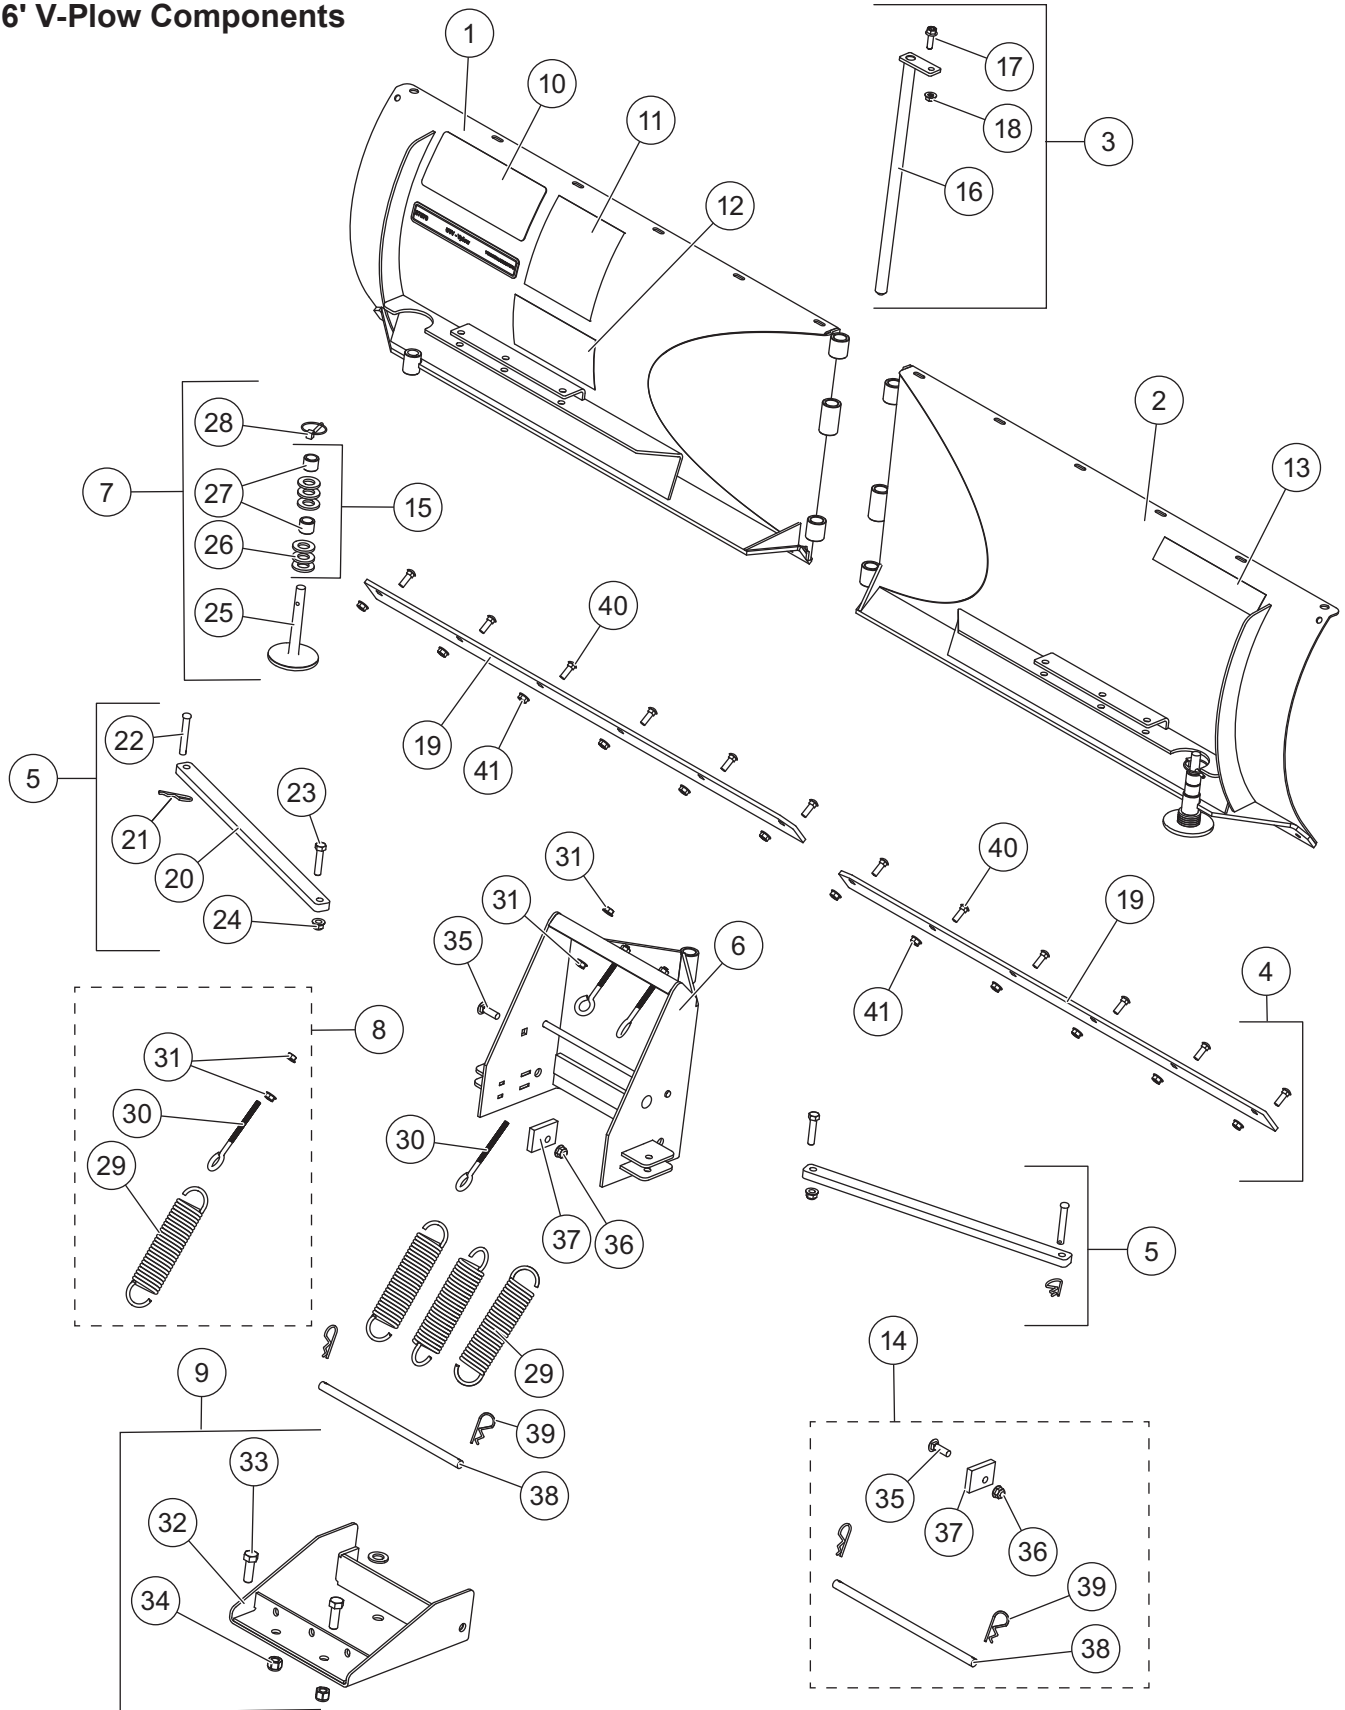

**5'6" and 6' UTV Straight Blades,
and 6' UTV V-Plow
Blade Assembly 87550, 87560 & 87570
Parts List**

TABLE OF CONTENTS

5'6" UTV STRAIGHT BLADE ASSEMBLY	4
6' UTV STRAIGHT BLADE ASSEMBLY	6
6' UTV V-PLOW ASSEMBLY	8

UTV 5'6" STRAIGHT BLADE

5'6" Blade Components

UTV 6' STRAIGHT BLADE

6' Straight Blade Components

UTV 6' V-PLOW

6' V-Plow Components

Western Products
PO Box 245038
Milwaukee, WI 53224-9538
www.westernplows.com