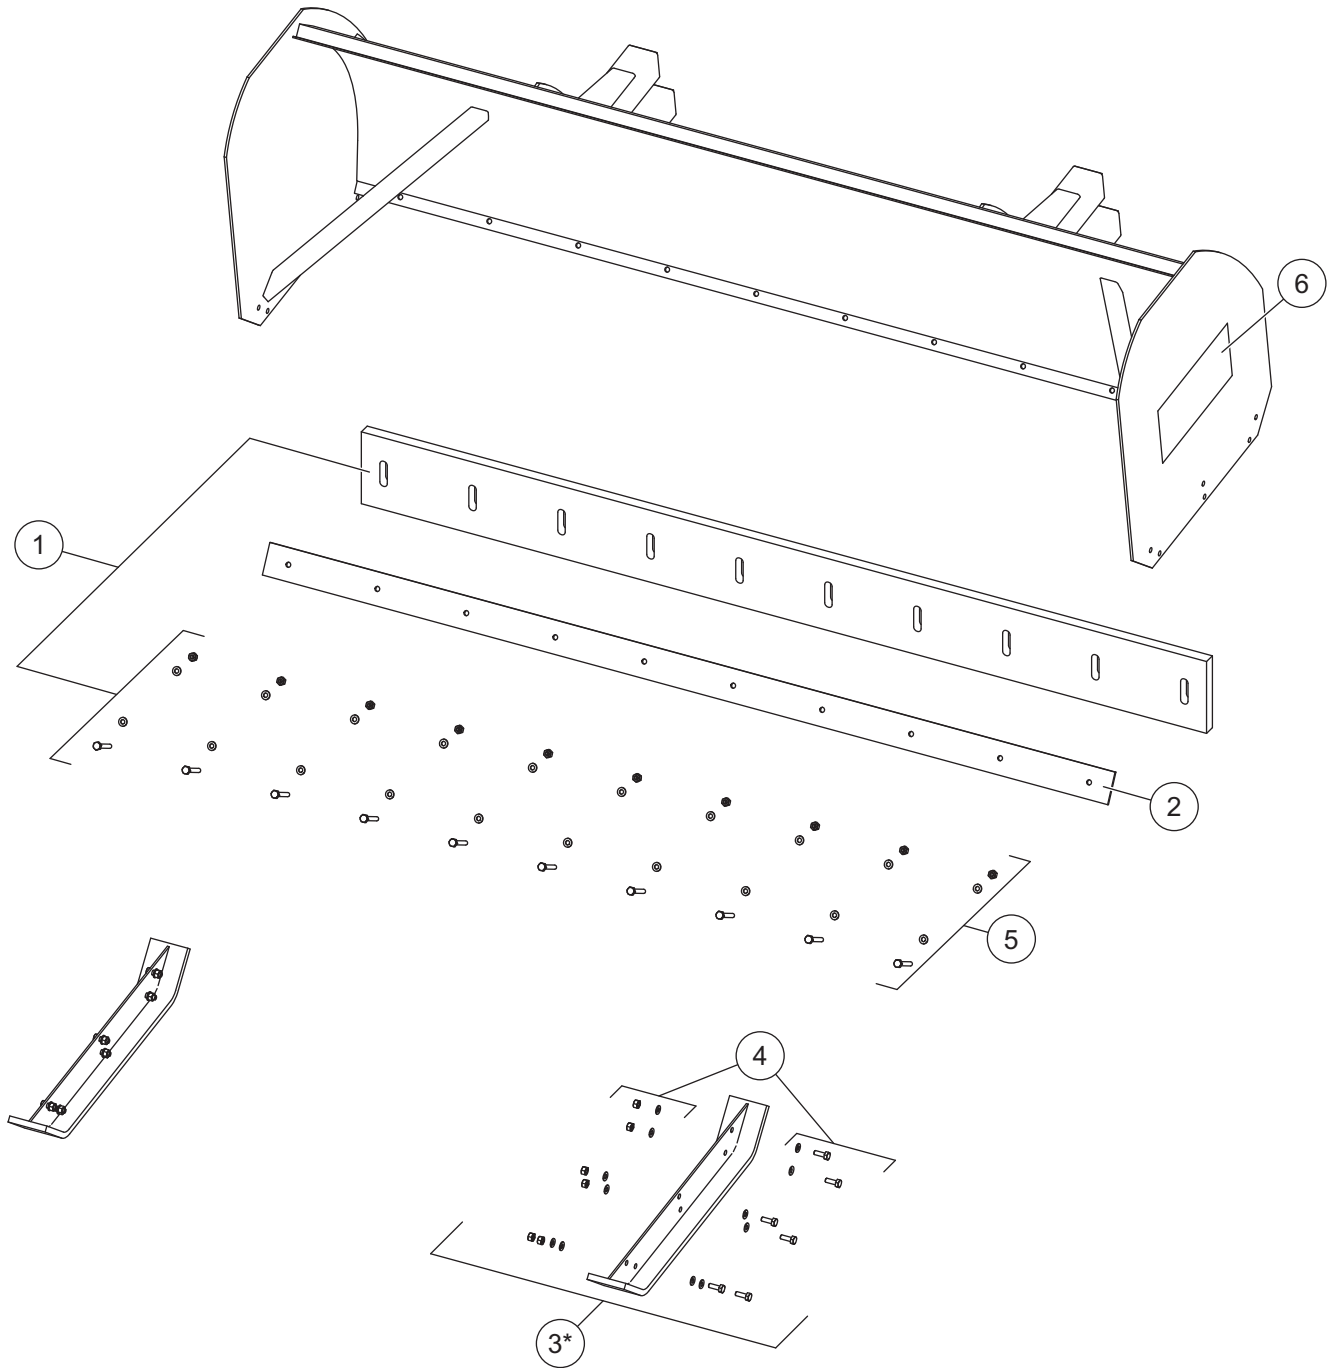

PILE DRIVER™

PILE DRIVER™ Snowplow

**10' – 69960; 12' – 69965;
Box Plow for Backhoe Loaders**

Parts List

PILE DRIVER™ BLADES 69960, 69965

Blade Components

Western Products
PO Box 245038
Milwaukee, WI 53224-9538
www.westernplows.com