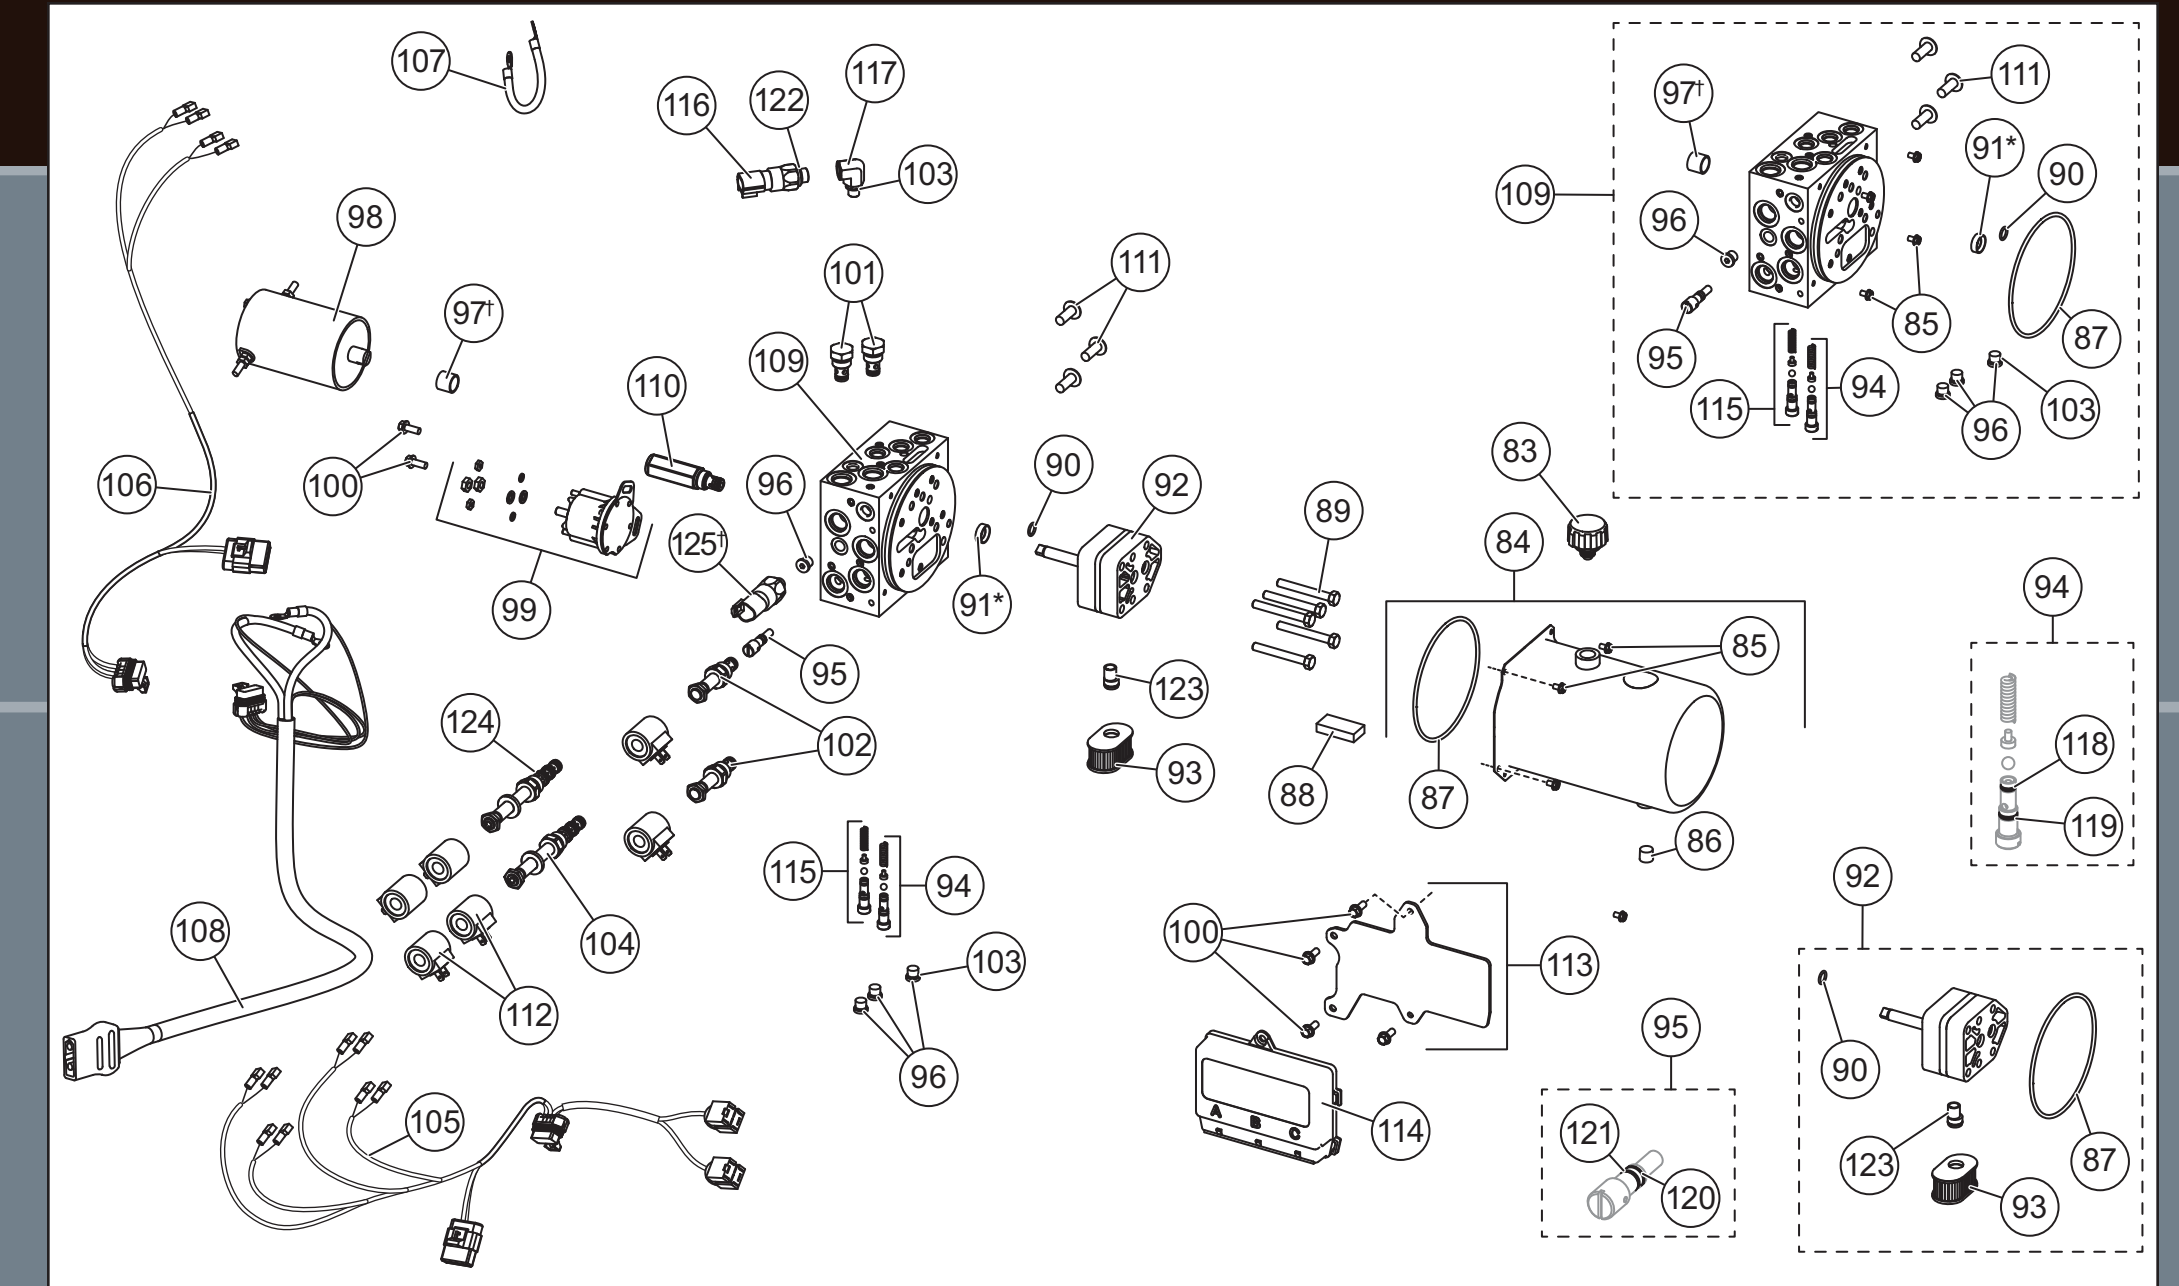

52647 HYDRAULIC UNIT

Item	Part	Description	Item	Part	Description
83	48278	Breather	104	52285	Valve, 4-Way, 3-Position Closed Center
84	52289	Reservoir Kit	105	70448	Flow Control Harness, 4-Coil
85	66607	#10-24 x 5/16 Machine Screw	106	52077	Flow Control Harness, 2-Coil
86	92079	Plug, Square 3/8 NPTF	107	29071	Vehicle Battery Cable 8"
87	66519	O-Ring 2-250	108	52291	Snowplow Battery Cable
88	73897	Magnet	109	52257	Manifold Assembly w/o Valves RDLT
89	90073	5/16-18 x 2-1/4 Hex Cap Screw G5	110	42889	Relief Valve 4000 psi
90	56274	O-Ring -013	111	98043	3/8-16 x 1 Button Cap Screw
91*	66515	Pump Shaft Seal	112	52294	Coil
ns	52252	Seal Repair Tool Kit w/Seal	113	52293-1	Plate, Module
92	52288	Hydraulic Pump Kit	114	52292-1	Module, Flow Control
93	48281	Filter	115	52284	Relief Valve (1 set)
94	52282	Relief Valve (1 set)	116	84838	Pressure Switch
95	48517	Quill	117	52295	Elbow, 90° – 4 M ORB/–6 F ORB
96	44344	Plug, Hex Socket – 4 M ORB	118	55371	O-Ring -008
97*	56364	Bearing Sleeve	119	25731	O-Ring -010
ns	52251	Bearing Repair Tool Kit w/Bearing	120	48239	O-Ring -106
98	52299	Motor	121	48240	Back-Up Ring -106
99	52290	Motor Relay Kit, FLEET FLEX System	122	56569	O-Ring -906
100	44355	1/4-20 x 5/8 Hex Washer-Head Thread-Rolling Screw	123	10887	Inlet Fitting
101	84934	Check Valve	124	84937	Valve, 4-Way, 3-Position
102	84936	Valve, 2-Way NC w/Rev Flow	ns		Fuse, 5A Mini Automotive Blade-Style (for items 105 & 106)
103	44343	O-Ring -904	125*	84854	Scrape Maxx™ Kit
		O-Ring Service Kits			
-	52298-2	O-Ring Kit	-	48310	Seal Kit, 2-Way Valves
-	48309	Seal Kit, 3-Way & 4-Way Valves			

M = Male

ns = not shown

G = Grade

F = Female

* Use 52252 tool to install.

† Use 52251 tool to install.

‡ Accessory only.