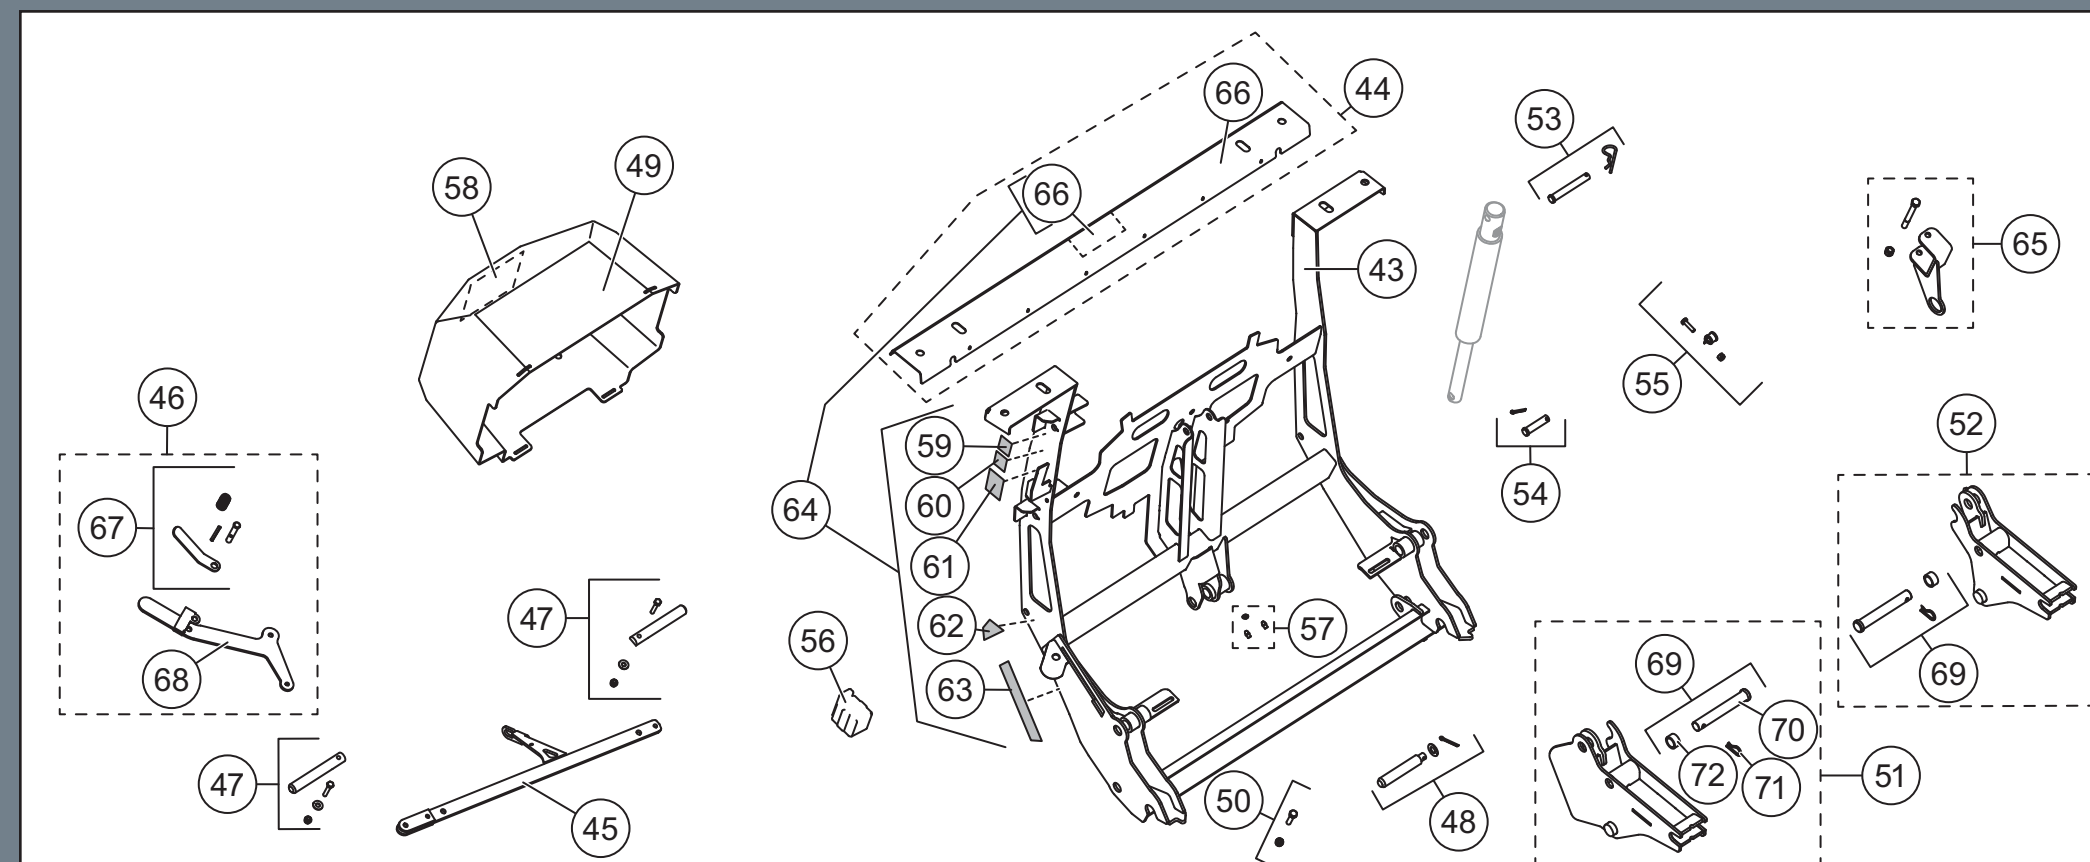

HEADGEAR COMPONENTS

Item	Part	Description	Item	Part	Description
43	84620	Headgear (incl. item 57)	55	84778	Power Cable Clamp Loop Kit
44	84619	Light Bar Channel	56	61246	Cable Boot
45	84598	Link Arm	57	84616	Grease Zerk (pkg of 3)
46	84794	Attach Handle Kit	58	43859	Label – Hydraulic Information, Straight Blades
47	84603	Attach Pin Kit	59	52206	Label – Power Switch, Automatrix
48	84601	Link Arm Jack Stand Pin Kit	60	52207	Label – Operation Switch, Automatrix
49	84648	Hydraulic Cover (incl. item 58)	61	69689	Label – Logo, SECURITY GUARD™
50	84635	Link Arm/Attach Handle Fastener Kit	62	77717	Label – Logo, Automatrix, Upper
51	84606	RD Receiver Kit – DS (incl. item 69)	63	77718	Label – Logo, Automatrix, Lower
52	84607	RD Receiver Kit – PS (incl. item 69)	64	84456	Headgear Label Kit
53	85199	Lift Ram Base Pin Kit	65**	84790	Stand Pin Support Kit
54	84627	Lift Ram Rod Pin Kit	66	84553	Label – Logo, SnowEX® Light Bar, Center
Item 46		84794 Attach Handle Kit – RD			
67	84596	Attach Handle Release Cam Kit	68	84457	Handle
Item 69		84611 Receiver Pin Kit			
70	95739	3/4 x 5 Clevis Pin HT	72	63211	Spacer
71	42142	R-Pin Cotter			

HT = Heat Treated

** For use only on headgear without a welded reinforcement gusset for the stand pin bushing.