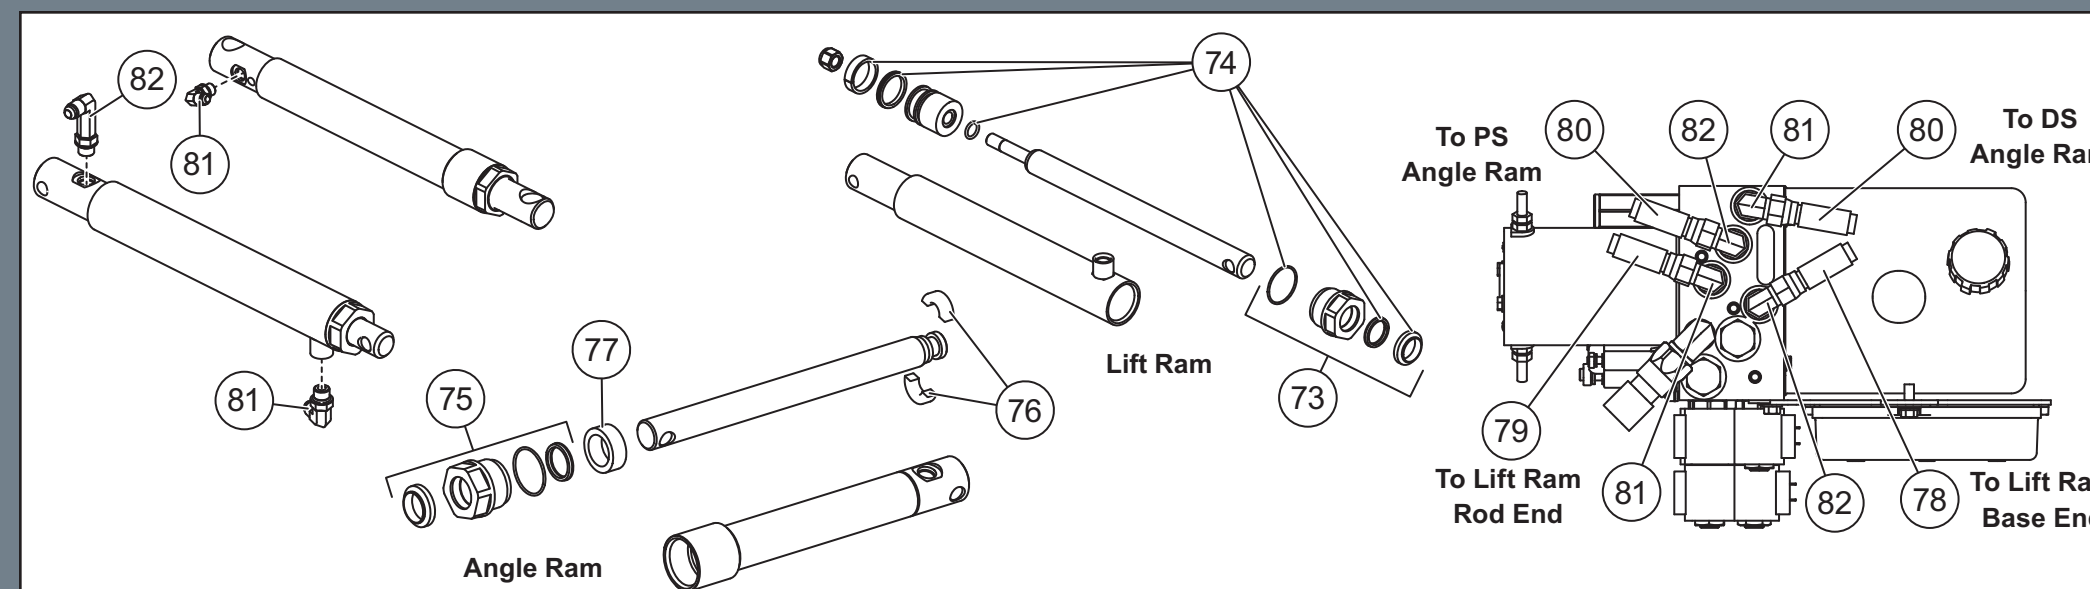

HYDRAULIC COMPONENTS, HOSES & FITTINGS

Item	Part	Description	Item	Part	Description
73	52277	Gland Nut Assembly	79	40570	Hose, 1/4 x 22 w/F JIC Ends
74	52302	Seal Kit 1-1/2 DA Ram	80	52304	Hose, 3/8 x 36 w/F JIC Ends
75	48985	Gland Nut Assembly	81	56615-1	Elbow, 90° – 6 M JIC/–6 M ORB
76	56537	Spacer	82	40572	Elbow, Extra Long 90° – 6 M JIC/–6 M ORB
77	57879	Split Bearing Kit	ns	56823	Hose Wrap
78	84446	Hose, 1/4 x 14 w/F JIC Ends			

F = Female

ns = not shown

M = Male

Lit. No. 73965, Rev. 03

Printed in U.S.A.

October 15, 2020

TrynEx International, LLC

531 Ajax Drive
Madison Heights, MI 48071-2429

www.snowexproducts.com