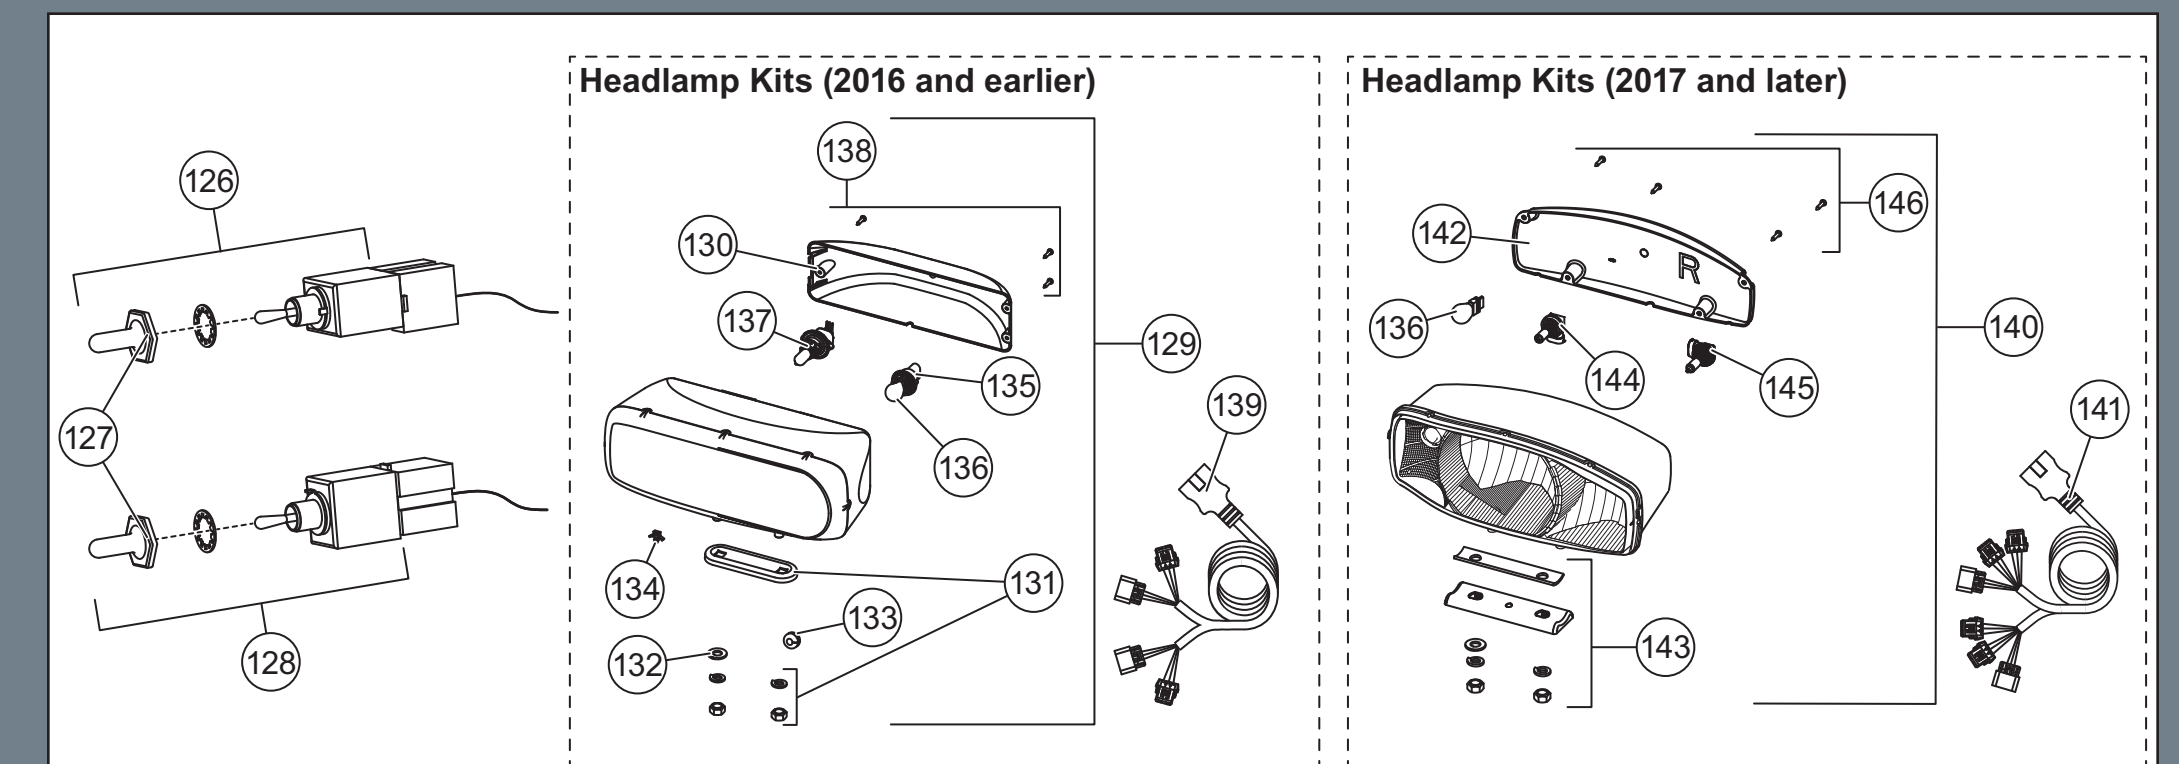

ELECTRICAL COMPONENTS & HEADLAMPS

Item	Part	Description	Item	Part	Description
126	40575	Toggle Switch (MOM-ON, OFF, ON)	139	28213W	Harness Service Kit H13
127	48259	Switch Boot	140	38802	Headlamp Service Kit H9/H11 – PS
128	40576	Toggle Switch (MOM-ON, OFF, MOM-ON)	ns	38801	Headlamp Service Kit H9/H11 – DS
129	28801-1	Headlamp Service Kit H13 – DS	141	38807	Harness Service Kit H9/H11
ns	28802-1	Headlamp Service Kit H13 – PS	142	38803	Rear Cover Kit H9/H11 PS
130	28803-1	Rear Cover Kit (fits 2- or 3-screw)	ns	38812	Rear Cover Kit H9/H11 DS
131	28804	Mounting Hardware Kit	143	38804	Mounting Hardware Kit H9/H11
132	91105	1/2" Flat Washer	144	38811	Headlamp Bulb Service Kit H11
133	66130	Rubber Grommet	145	38809	Headlamp Bulb Service Kit H9
134	56595	Cable Tie Anchor	146	38808	Cover Screws Service Kit H9/H11 (pkg of 4)
135	28805	Park/Turn Socket Service Kit	ns	48325	Plug Cover
136	-	Park/Turn Bulb (trade no. 4157NAK)	ns	72527	Vehicle Battery Cable
137	28806	Headlamp Bulb Service Kit H13	ns	28587	Vehicle Control Harness
138	28808-1	Cover Screws Service Kit (pkg of 3)			

ns = not shown