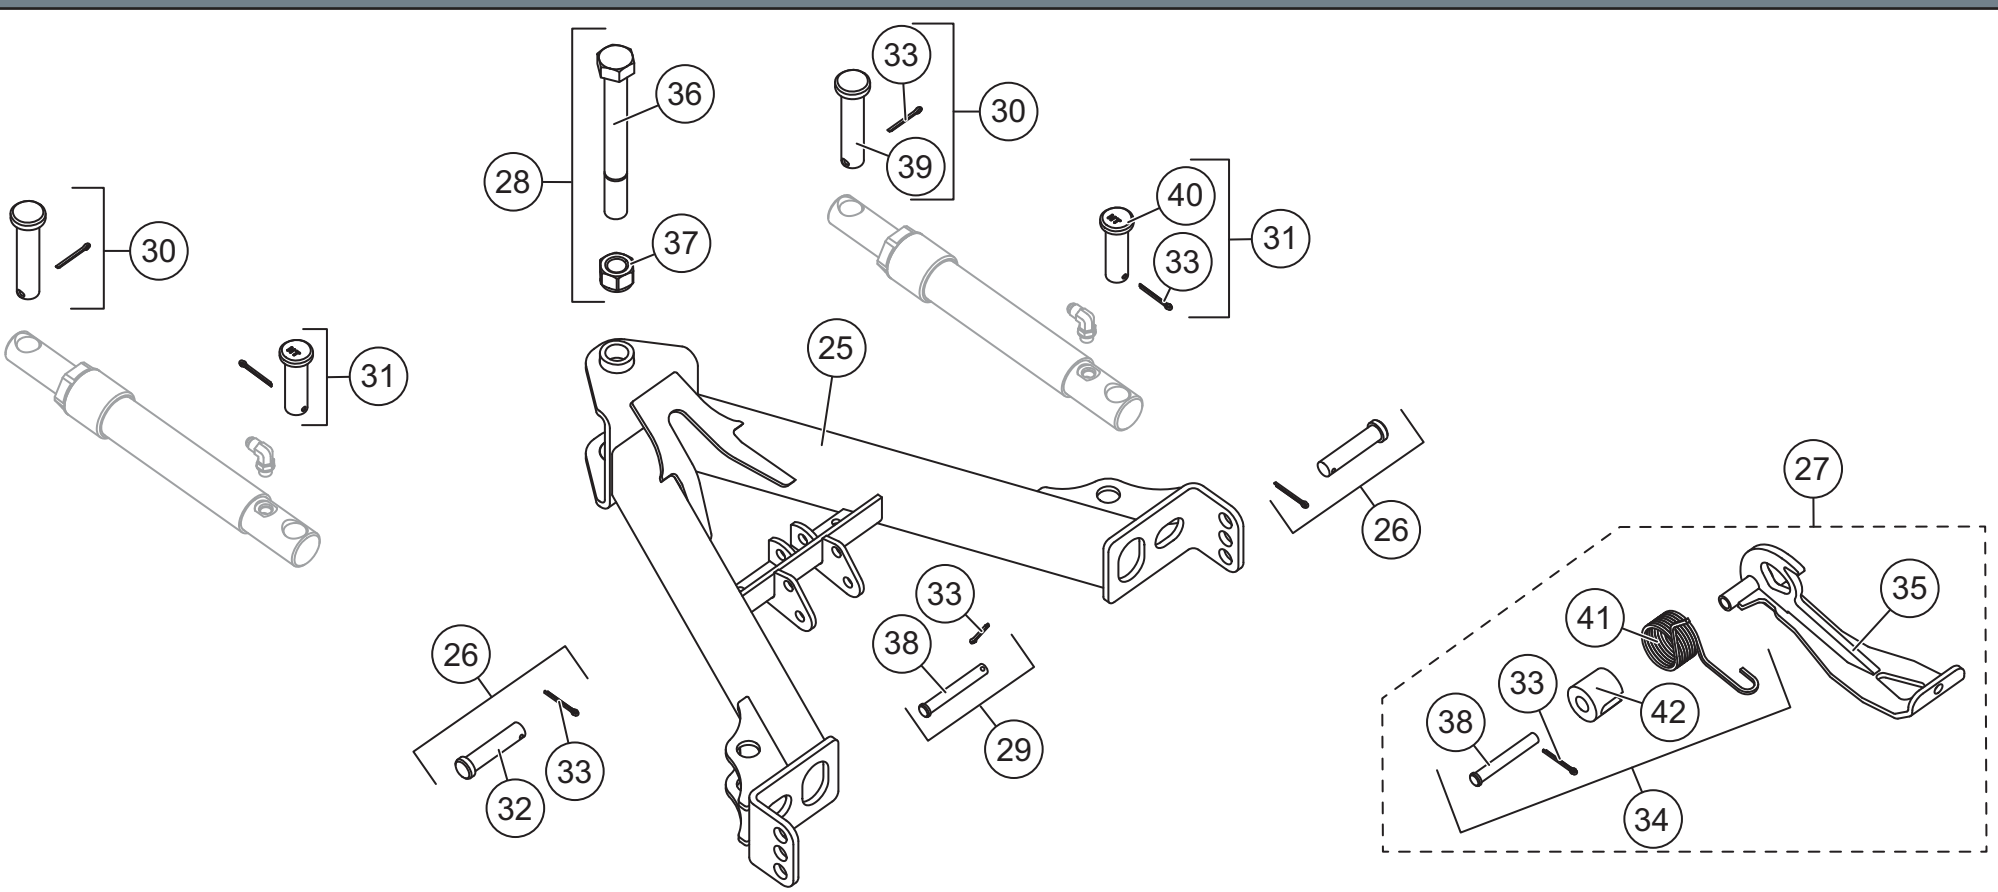

A-FRAME

Item	Part	Description	Item	Part	Description
25	84588	A-Frame	29	83269	1/2 x 3-11/16 Clevis Pin Kit w/Cotter
26	84618	A-Frame Pin Kit	30	84633	1 x 4-3/4 Clevis Pin Kit – Angle Ram Rod End
27	84593	Stand Kit	31	84634	1 x 3-1/4 Clevis Pin Kit – Angle Ram Base End
28	69494	Pivot Bolt Kit			
Item 26		84618 A-Frame Pin Kit			
32		3/4 x 3-1/4 Clevis Pin	33		5/32 x 1-1/2 Cotter Pin
Item 27		84593 Stand Kit			
34	84615	Stand Hardware Kit	35		Stand
Item 28		69494 Pivot Bolt Kit			
36		1-8 x 9 Hex Cap Screw Special G5	37		1-8 Locknut GB
Item 29		83269 1/2 x 3-11/16 Clevis Pin Kit			
33		5/32 x 1-1/2 Cotter Pin	38		1/2 x 3-11/16 Clevis Pin
Item 30		84633 1 x 4-3/4 Clevis Pin Kit – Angle Ram Rod End			
33		5/32 x 1-1/2 Cotter Pin	39		1 x 4-3/4 Clevis Pin
Item 31		84634 1 x 3-1/4 Clevis Pin Kit – Angle Ram Base End			
33		5/32 x 1-1/2 Cotter Pin	40		1 x 3-1/4 Clevis Pin G5
Item 34		84615 Stand Hardware Kit			
33		5/32 x 1-1/2 Cotter Pin	41		Stand Torsion Spring
38		1/2 x 3-11/16 Clevis Pin	42		Stand Spring Spacer

G = Grade