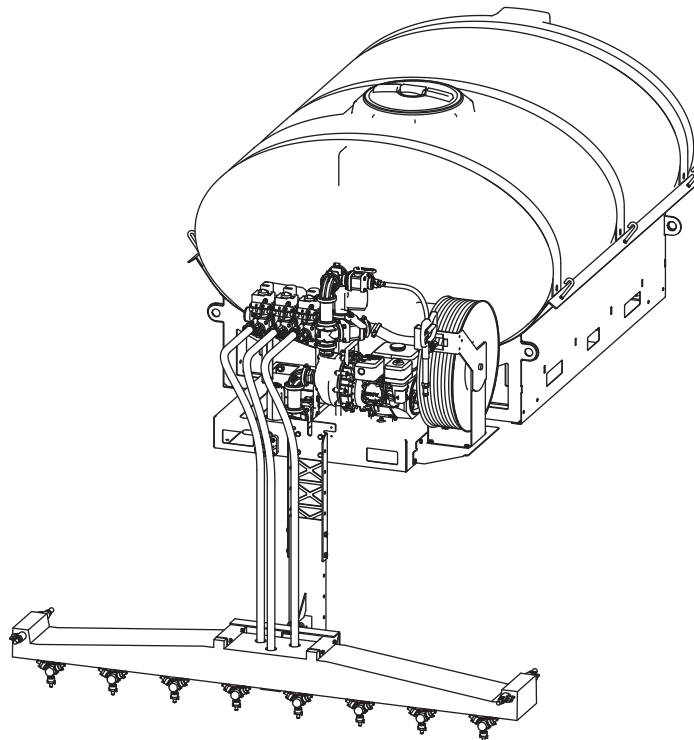

Liqui Maxx™ Sprayer Systems

Parts List

This Parts List is for Liqui Maxx equipment with serial numbers beginning with 141107–160208.

TSA-300 TANK PLATFORM

TANK AND SKID ASSEMBLY

TSA-300 TANK PLATFORM

Tank and Skid Assembly							
Item	Part	Qty	Description	Item	Part	Qty	Description
1	76131	2	Tank Strap Kit, 300 gallon	6	D5184	2	Bulkhead Coupling
2	76123	1	Tank Kit, 300 gallon	7	10807	2	Label – Logo, Liqui Maxx™
3	76130	1	Hose Barb & Bulkhead Kit, Outlet	8	10817	2	Label – Warning, Safety Goggles
4	F51606	1	Tank Base, 300 gallon	9	10818	2	Label – Warning, GVWR Vehicle
5	76127	1	Tank Lid, 8"	ns	11100	1	Label – Warning, Rear Camera
Item 1				76131 Tank Strap Kit, 300 gallon			
10		2	1/2-13 Hex Locknut G5	12		1	Tank Strap, 300 gallon
11		2	1/2-13 J-Hook Anchor Bolt				
Item 2				76123 Tank Kit, 300 gallon			
5	76127	1	Tank Lid, 8"	13	D5190	1	Hose Barb, 2 NPT x 2
6	D5184	2	Bulkhead Coupling	14		1	Tank, Elliptical, 300 gallon
Item 3				76130 Hose Barb & Bulkhead Kit, Outlet			
6	D5184	1	Bulkhead Coupling	13	D5190	1	Hose Barb, 2 NPT x 2
ns = not shown				G = Grade			