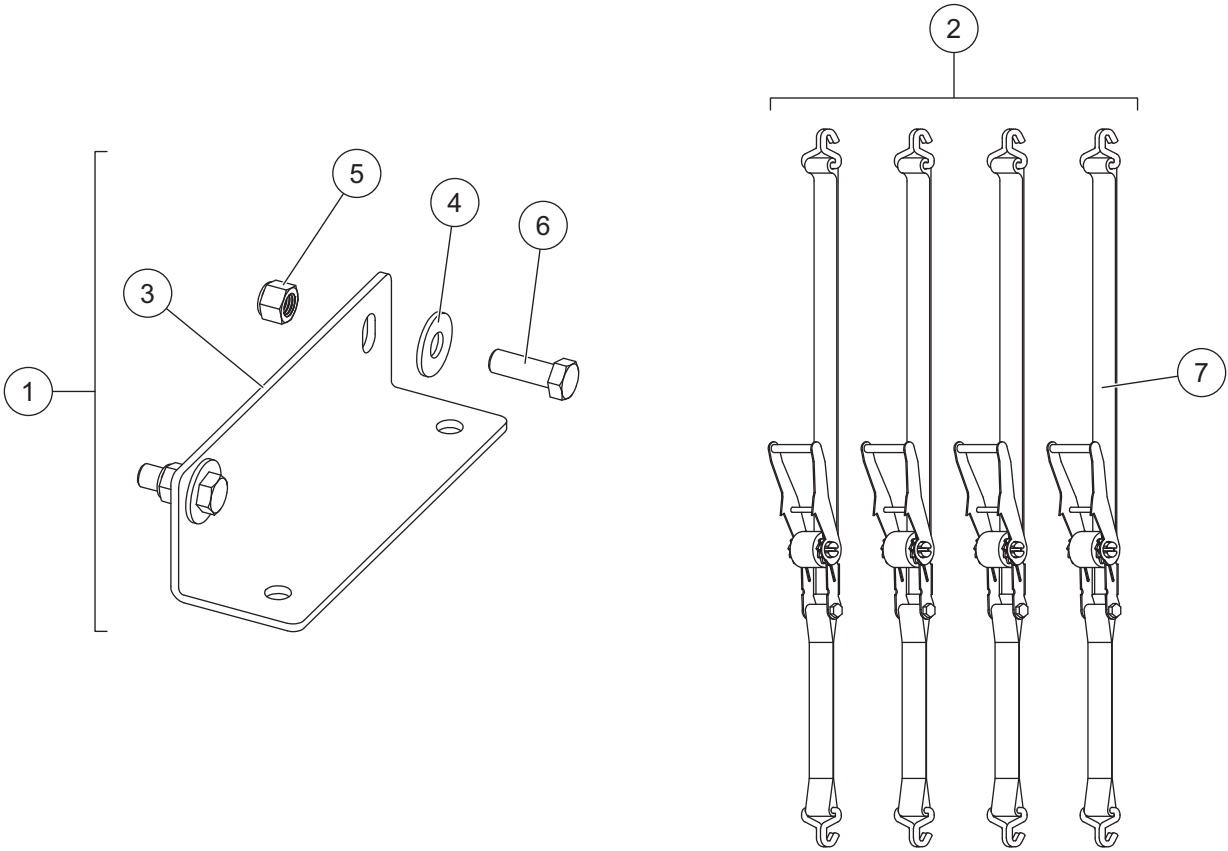

TSA-1250 TANK PLATFORM

TANK AND SKID ASSEMBLY

TSA-1250 TANK PLATFORM

Tank and Skid Assembly							
Item	Part	Qty	Description	Item	Part	Qty	Description
1	76134	3	Tank Strap Kit, 1250 gallon	6	D5184	2	Bulkhead Coupling
2	76126	1	Tank Kit, 1250 gallon	7	10808	2	Label – Logo, Liqui Maxx™
3	76130	1	Hose Barb & Bulkhead Kit, Outlet	8	10817	2	Label – Warning, Safety Goggles
4	76128	1	Tank Lid, 16"	9	10818	2	Label – Warning, GVWR Vehicle
5	F51614	1	Tank Base, 1250 gallon	ns	11100	1	Label – Warning, Rear Camera
Item 1				76134 Tank Strap Kit, 1250 gallon			
10		2	1/2-13 Hex Locknut G5	12		1	Tank Strap, 1250 gallon
11		2	1/2-13 J-Hook Anchor Bolt				
Item 2				76126 Tank Kit, 1250 gallon			
4	76128	1	Tank Lid, 16"	13	D5190	1	Hose Barb, 2 NPT x 2
6	D5184	2	Bulkhead Coupling	14		1	Tank, Elliptical, 1250 gallon
Item 3				76130 Hose Barb & Bulkhead Kit, Outlet			
6	D5184	1	Bulkhead Coupling	13	D5190	1	Hose Barb, 2 NPT x 2
ns = not shown				G = Grade			

UMK-200 MOUNT KIT

BRACKETS, HARDWARE, AND RATCHET STRAPS

UMK-200 MOUNT KIT

Brackets, Hardware, and Ratchet Straps							
Item	Part	Qty	Description	Item	Part	Qty	Description
1	76135	6	Replacement Bracket Kit, UMK-200	2	D6856-1	1	Ratchet Strap (pkg of 4)
Item 1				76135 Replacement Bracket Kit, UMK-200			
3		1	Mounting Angle	5		2	1/2-13 Hex Locknut G5
4		2	1/2 Flat Washer	6		2	1/2-13 x 1-1/2 Hex Cap Screw G5
Item 2				D6856-1 Ratchet Strap (pkg of 4)			
7		4	2" x 10' Ratchet Strap, 3300 lb				
G = Grade							