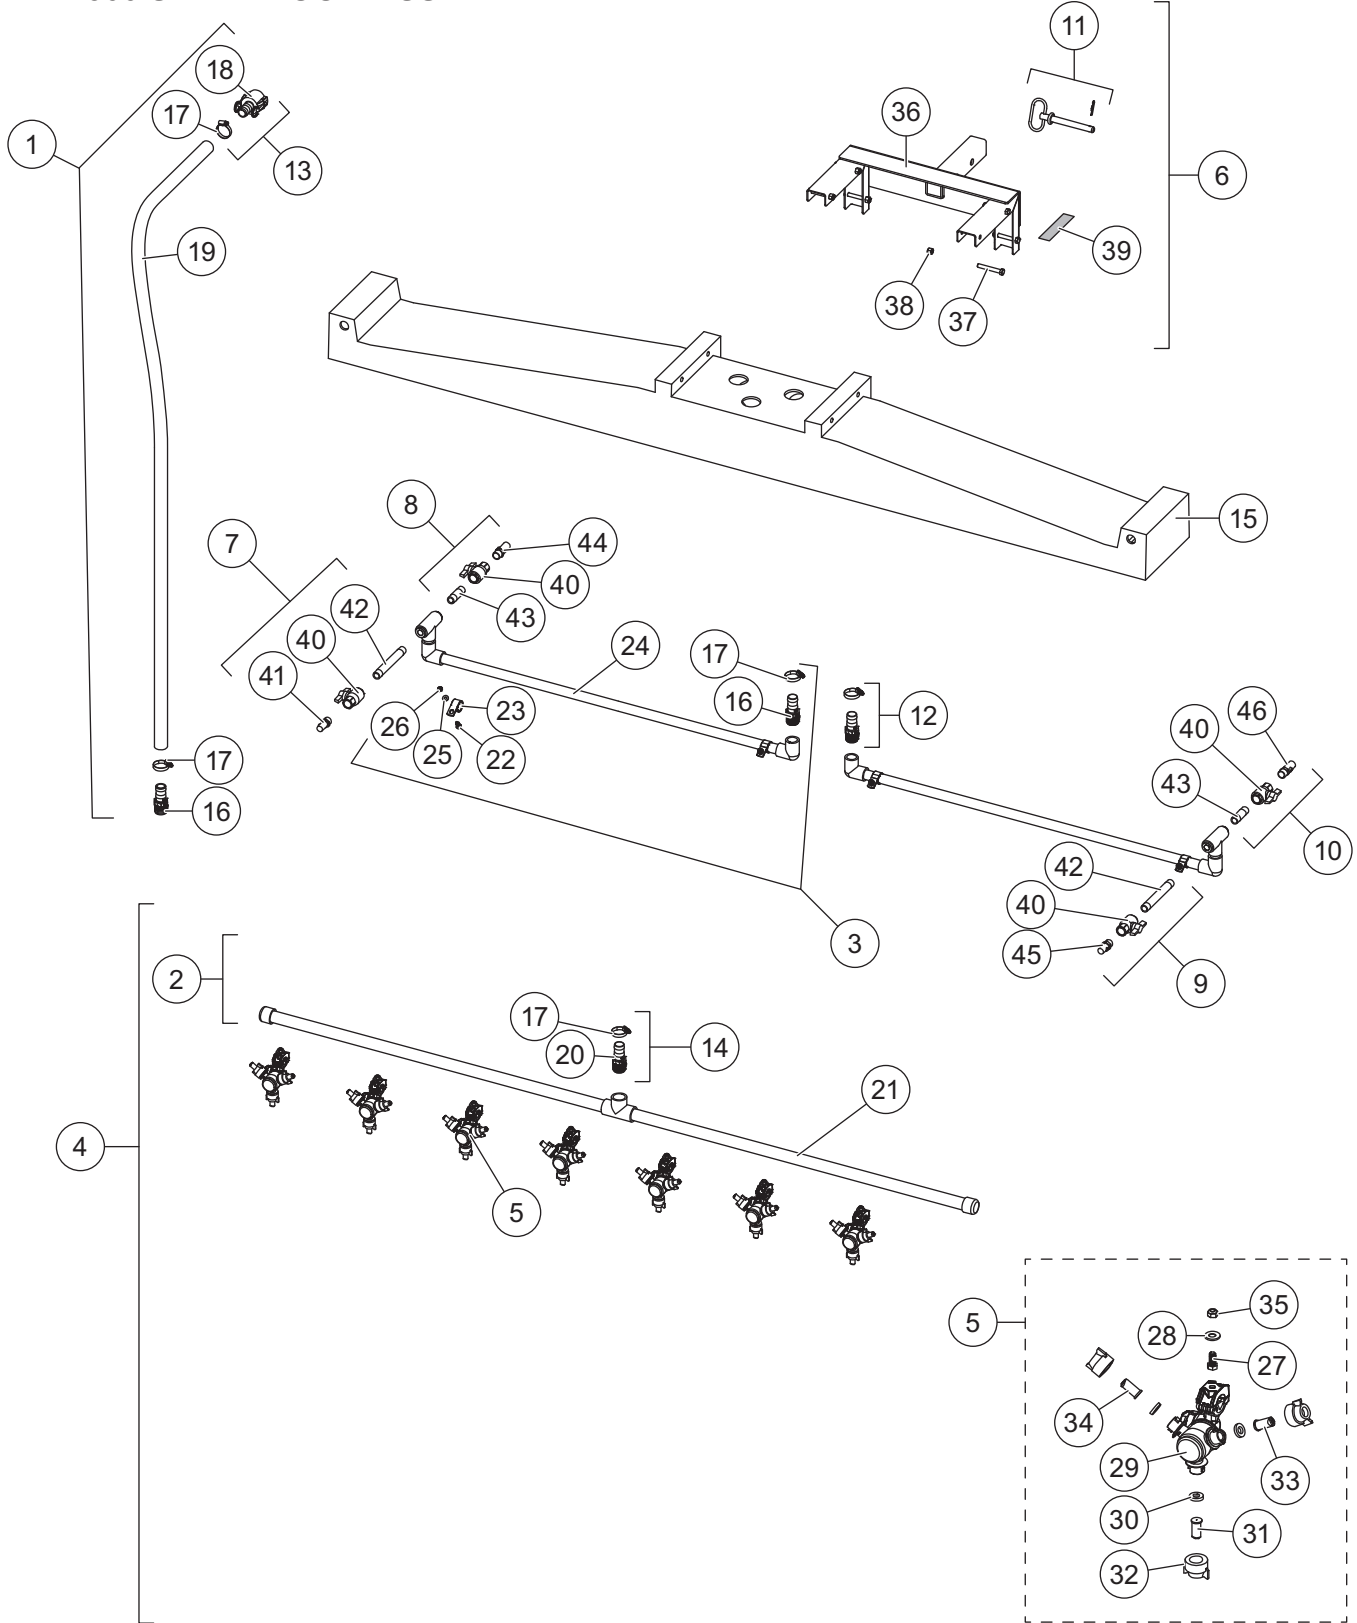

PBA-300 SPRAY BOOM

PBA-300 SPRAY BOOM ASSEMBLY

PBA-300 SPRAY BOOM

PBA-300 Spray Boom Assembly							
Item	Part	Qty	Description	Item	Part	Qty	Description
1	76169	3	Boom Hose Kit, 1 x 60	9	76178	1	Low Speed Nozzle Kit, PS
2	76171	1	Spray Pipe, Center	10	76179	1	High Speed Nozzle Kit, PS
3	76172	2	Spray Pipe, Outside Lane	11	75620	1	Hitch Pin Kit, 5/8 x 5-1/2
4	76173	1	Center Spray Pipe Assy w/ Nozzles	12	76182	2	Hose Barb Kit, 3/4 NPT x 1
5	76174	8	Triple-Stream Nozzle Assembly	13	76183	3	Quick-Connect Kit, 1 x 1
6	76175	1	Hitch Kit, PBA Series 2	14	76184	1	Hose Barb Kit, 1 NPT x 1
7	76176	1	Low Speed Nozzle Kit, DS	15	F51643	1	Poly Boom Cover, Yellow
8	76177	1	High Speed Nozzle Kit, DS				
Item 1				76169 Boom Hose Kit, 1 x 60			
16		1	Hose Barb, 3/4 NPT x 1	18		1	1" Female Coupler x 1 HB
17		2	Band Clamp, 11/16 x 1-1/2	19		60	Hose, 1" EPDM Black
Item 2				76171 Spray Pipe, Center			
17		1	Band Clamp, 11/16 x 1-1/2	21		1	Main Spray Bar
20		1	Hose Barb, 1 NPT x 1				
Item 3				76172 Spray Pipe, Outside Lane			
16		1	Hose Barb, 3/4 NPT x 1	23		2	Clamp, 1" Rubber Coated
17		1	Band Clamp, 11/16 x 1-1/2	24		1	Feed Pipe, Outside Lane
22		2	1/4-20 x 3/4 Serrated Flange Hex Cap Screw SS	25		2	1/4 Flat Washer SS
				26		2	1/4-20 Hex Locknut SS
Item 4				76173 Center Spray Pipe Assembly With Nozzles			
5	76174	8	Triple-Stream Nozzle Assembly 0.5, 0.8, 1.5 gal/min	20		1	Hose Barb, 1 NPT x 1
17		1	Band Clamp, 11/16 x 1-1/2	21		1	Main Spray Bar
Item 5				76174 Triple-Stream Nozzle Assembly			
27		1	5/16-18 x 3/4 Hex Cap Screw SS	32	F51662	3	Spray Tip Cap, Black Nylon
28		1	3/8 Flat Washer SS	33	F51663	1	1 gal/min Spray Nozzle, Blue
29	D6939	1	Triple Rotary Nozzle Body	34	F51664	1	1.5 gal/min Spray Nozzle, Green
30	D6961	3	Nozzle Seat Gasket	35		1	5/16-18 Hex Locknut SS
31	F51661	1	2 gal/min Spray Nozzle, Black				
Item 6				76175 Hitch Kit, PBA Series 2			
11	75620	1	Hitch Pin, 5/8 x 5-1/2	38		6	3/8-16 Hex Locknut
36		1	Hitch Mount	39	10829	1	Label, Boom Height
37		6	3/8-16 x 2-3/4 Hex Cap Screw SS				
Item 7				76176 Low Speed Nozzle Kit, DS			
40		1	1/2 PVC Utility Ball Valve	42		1	Nipple, 1/2 x 6 Sch 80
41		1	XP Boomjet Nozzle, Red DS				
Item 8				76177 High Speed Nozzle Kit, DS			
40		1	1/2 PVC Utility Ball Valve	44		1	XP Boomjet Nozzle, White DS
43		1	Nipple, 1/2 x 2-1/2 Sch 80				
Item 9				76178 Low Speed Nozzle Kit, PS			
40		1	1/2 PVC Utility Ball Valve	45		1	XP Boomjet Nozzle, Red PS
42		1	Nipple, 1/2 x 6 Sch 80				
Item 10				76179 High Speed Nozzle Kit, PS			
40		1	1/2 PVC Utility Ball Valve	46		1	XP Boomjet Nozzle, White PS
43		1	Nipple, 1/2 x 2-1/2 Sch 80				
Item 13				76183 Quick Connect Kit, 1 x 1			
17		1	Band Clamp, 11/16 x 1-1/2	18		1	1" Female Coupler x 1 HB
Item 14				76184 Hose Barb Kit, 1 NPT x 1			
17		1	Band Clamp, 11/16 x 1-1/2	20		1	Hose Barb, 1 NPT x 1

SS = Stainless Steel