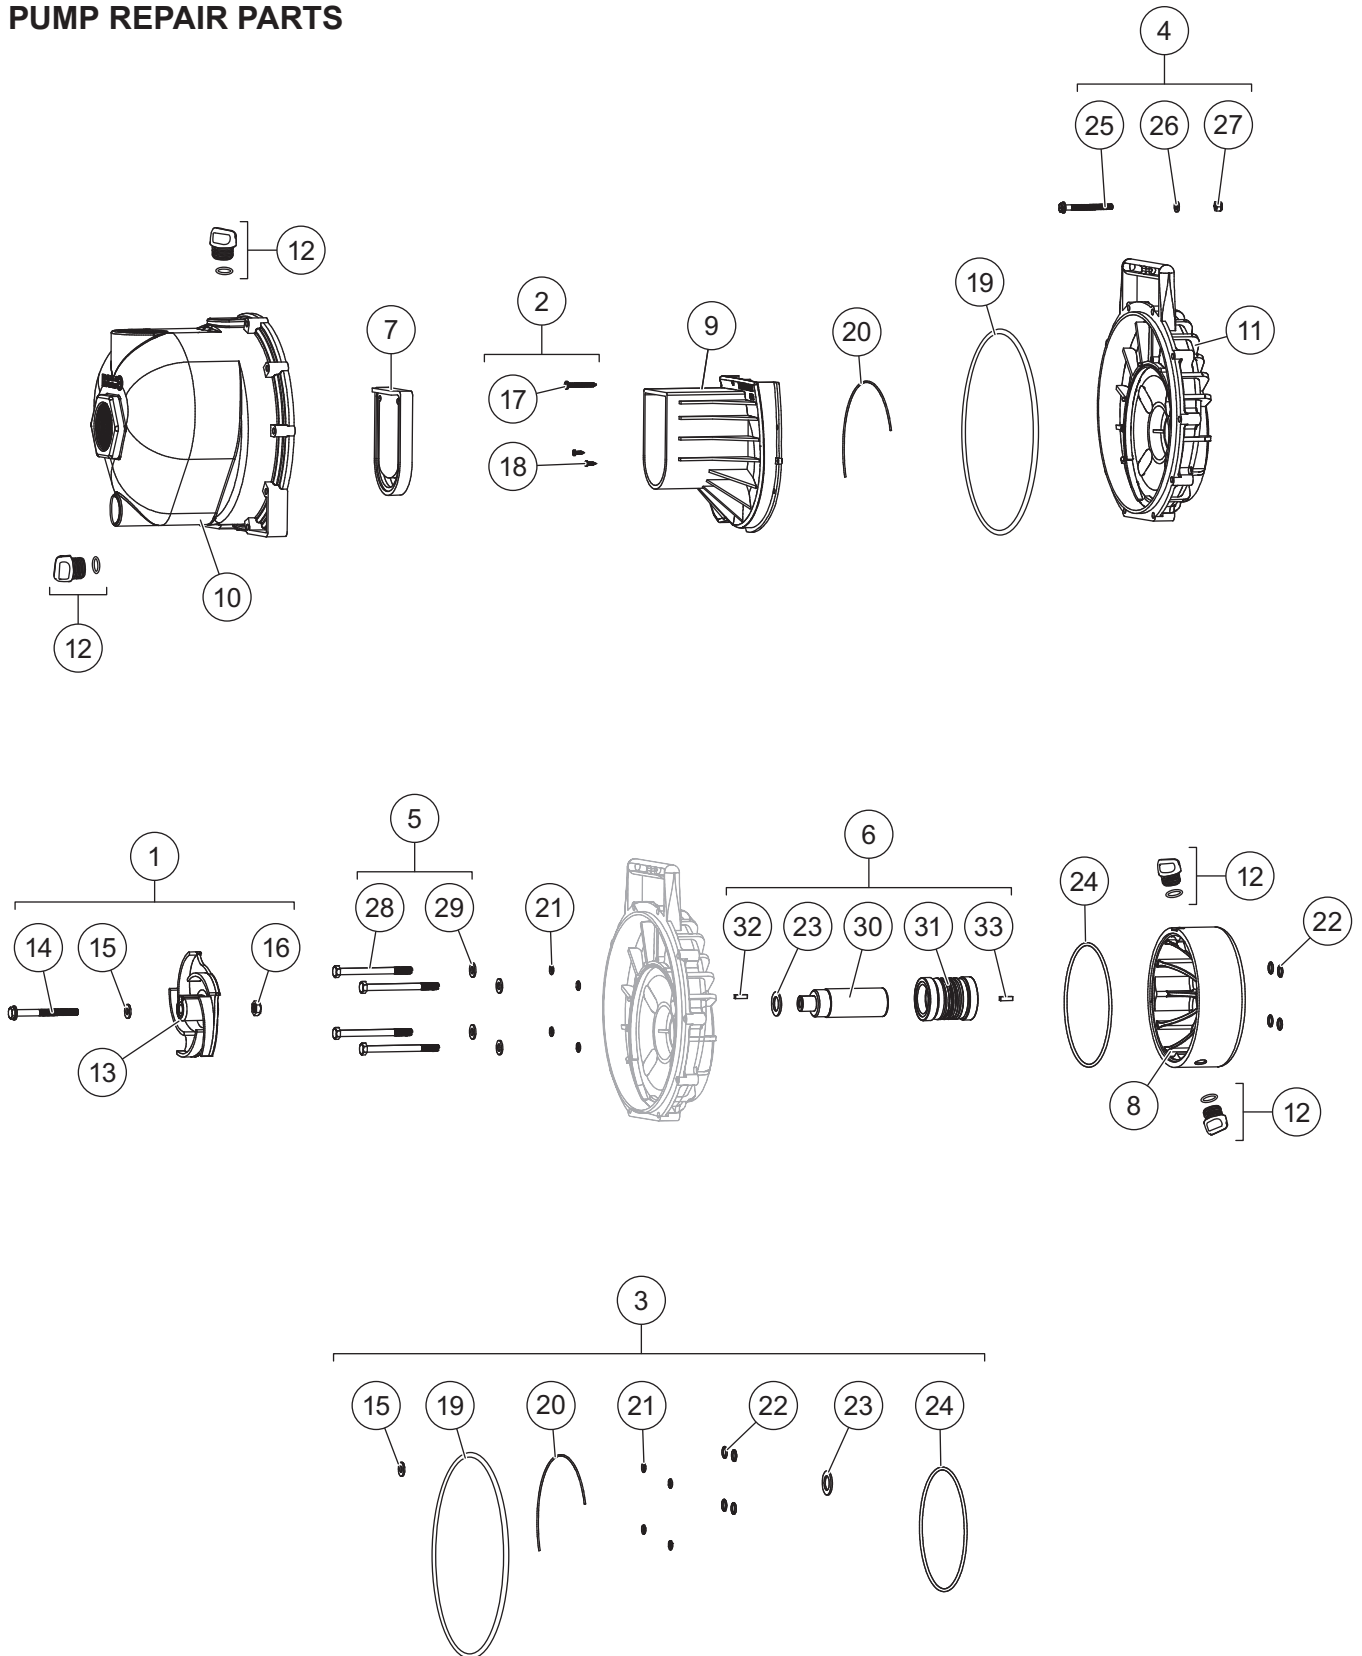

HFS-100 & HFD-200 PUMP PLATFORMS

Base, Pump, and Input Plumbing Assembly							
Item	Part	Qty	Description	Item	Part	Qty	Description
1	76146	1	Pump & Motor Kit, 125 gal/min, 5.5 hp	9	76143	1	Elbow Kit, 2" Flange
2	76150	1	Pump Base Kit, 32 x 37-1/2	10	76142	1	Connection Kit, 2" Flange – MNPT
3	10872	1	CHMSL Kit	11	76137	1	Filter Kit, Line Strainer, 2" Flange
4	76144	1	Hose Kit, 2 x 45	12	76138	1	Line Strainer Kit, 2" Flange
5	76136	1	Hose Barb Kit, Straight, 2" Flange	13	76145	1	Ball Valve Kit, 2" Flange – QDC
6	76141	1	Ball Valve Kit, 2" Flange	14	76147	8	Manifold Clamp & Seal, 2" Flange
7	76140	1	Tee Kit, 2" Flange	15	76149	3	Pump Plug
8	76139	2	Coupler Kit, 2" Flange	ns	D6513	1	Vehicle Harness, CHMSL
Item 1				76146 Pump & Motor Kit, 125 gal/min, 5.5 hp			
16		1	Poly Pump, Wet-Seal, 5.5 hp, 2"	19		4	5/16-18 x 1-1/2 Hex Cap Screw SS
17		2	Manifold MNPT Connection, 2"	20		4	5/16 Flat Washer Nylon
18		4	5/16-18 Hex Locknut SS	21		8	5/16 Flat Washer SS
Item 2				76150 Pump Base Kit, 32 x 37-1/2			
22		1	Mounting Base	24		12	1/2 Flat Washer
23		6	1/2-13 x 1-1/2 Hex Cap Screw G5	25		6	1/2-13 Hex Locknut G5
Item 3				10872 CHMSL Kit			
26		1	CHMSL Brake Light	28		2	#10-32 Hex Locknut SS
27		2	#10-32 x 1-1/4 Phillips Machine Screw SS				
		G = Grade				SS = Stainless Steel	
						ns = not shown	

HFS-100 & HFD-200 PUMP PLATFORMS

PUMP REPAIR PARTS