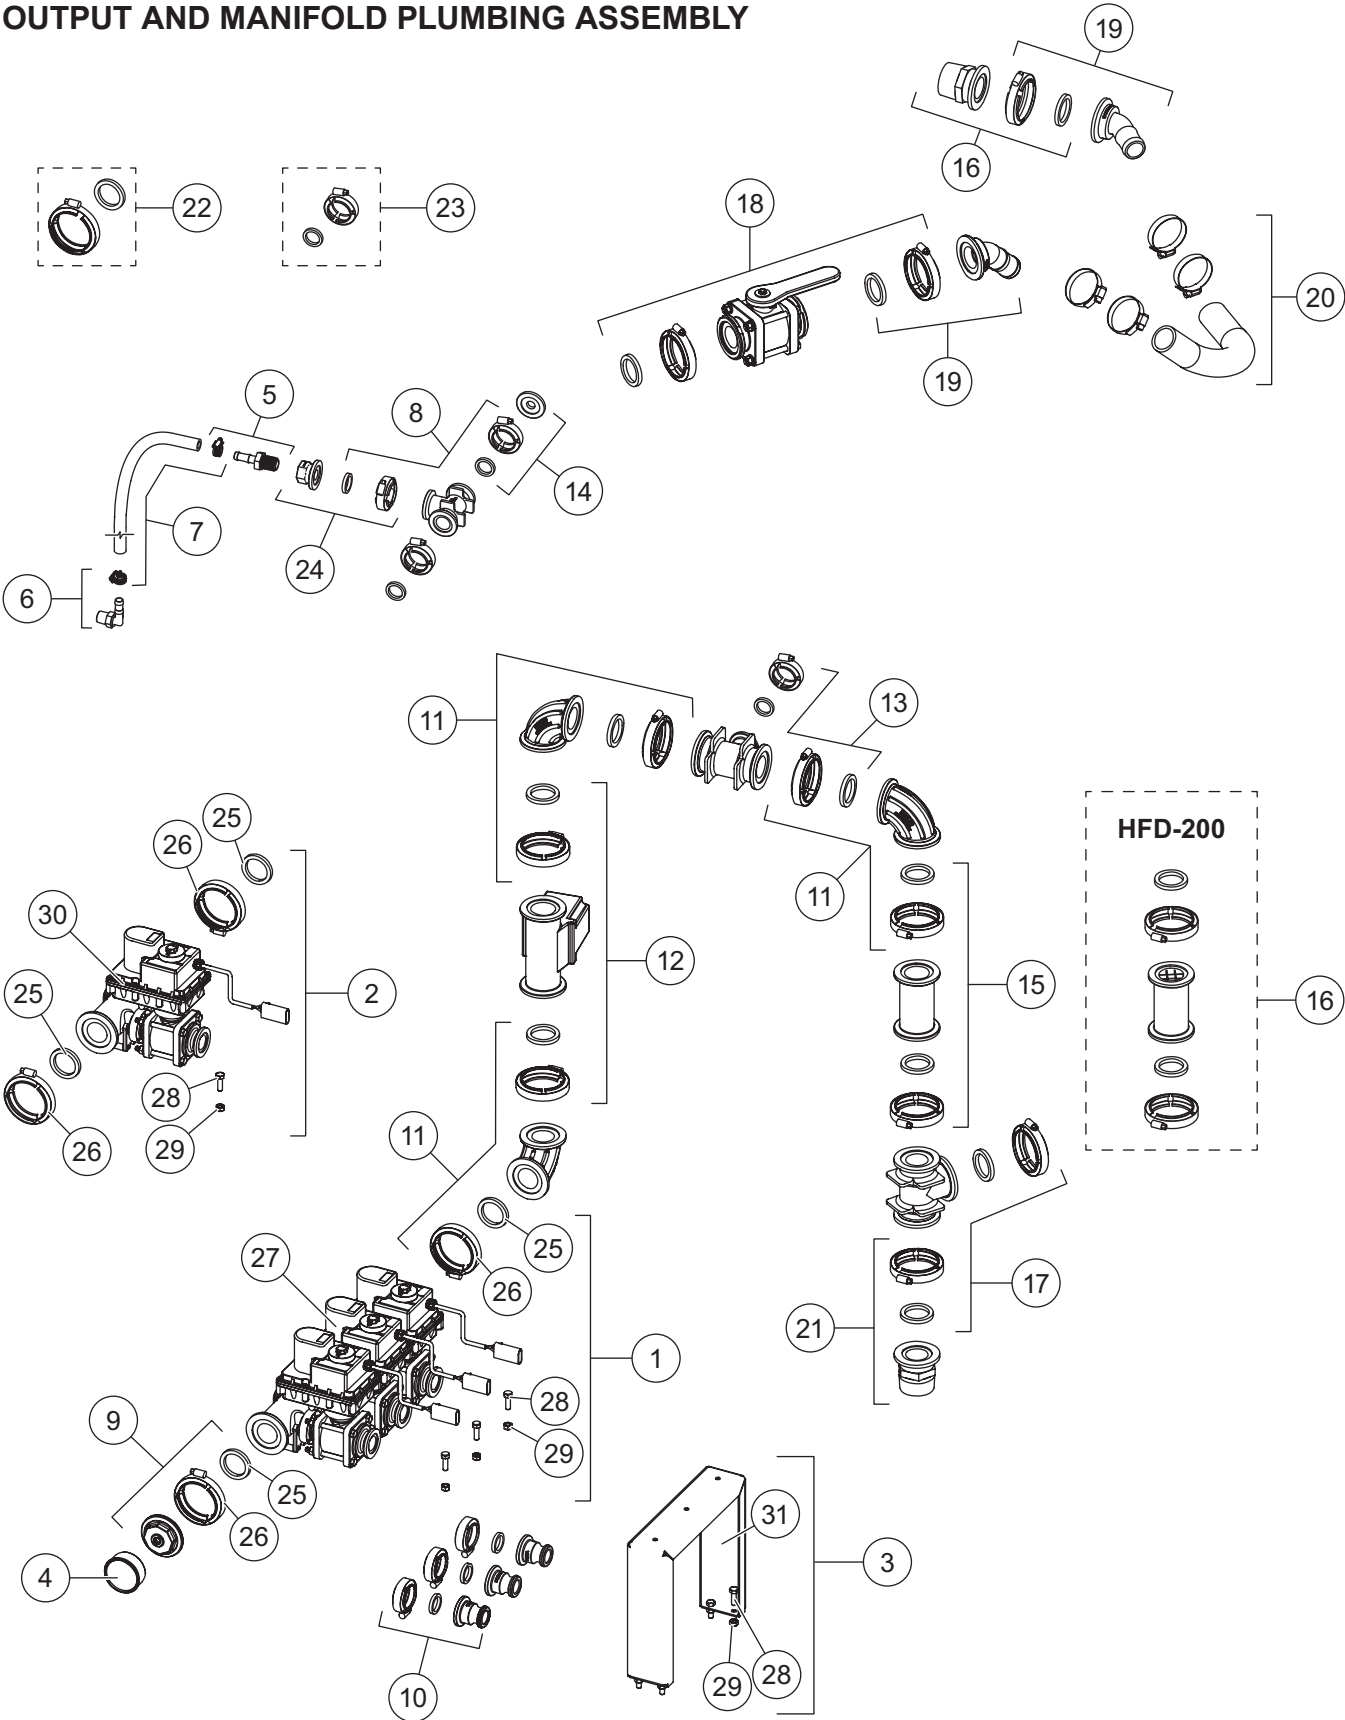

HFS-100 & HFD-200 PUMP PLATFORMS

OUTPUT AND MANIFOLD PLUMBING ASSEMBLY

HFS-100 & HFD-200 PUMP PLATFORMS

Output and Manifold Plumbing Assembly							
Item	Part	Qty	Description	Item	Part	Qty	Description
1	76151	1	Electric Valve Manifold Kit, 2"-1"	17	76140	1	Tee Kit, 2" Flange
2	10867	3	Electric Valve Kit, 2"-1" Flange	18	76141	1	Ball Valve Kit, 2" Flange
3	76154	1	Valve Mount Bracket Kit	19	76185	1	Hose Barb Kit, 2"-1-1/2" Flange, 45°
4	F51823	1	Gauge, Back Mount, 0-100 psi	20	76159	1	Hose Kit, 1-1/2 x 16"
5	10868	1	Hose Barb Kit, 1/2 x 1/2 NPT	21	76142	1	Connection Kit, 2" Flange – MNPT
6	10869	1	Hose Barb Kit, 1/2 x 1/2 NPT 90°	22	76147	11	Manifold Clamp & Seal, 2" Flange
7	10870	1	Hose Kit, 1/2" Black w/ Clamps	23	76148	6	Manifold Clamp & Seal, 1" Flange
8	10871	1	Tee Kit, 1" Flange	24	76161	1	Reducer Kit, 1"-1/2" Flange NPT
9	76153	1	Reducer Kit, 2" Flange – 1/4" NPT	ns	10775	1	RoadMaster™ Control w/ Main Harness
10	76152	3	Quick-Connect, 1" Flange – QDC	ns	10778	1	Standard Control, Texas Industrial Remcor RC-1B
11	76143	3	Elbow Kit, 2" Flange	ns	10777	1	GPS Module, Micro-Trak Astro™ 5
12	76155	1	Servo Valve Kit, 2" Flange	ns	10776	1	Blast/Run/Hold, Remote Switch Box
13	76156	1	Tee Kit, 2"-1" Flange	ns	10821	1	Harness Ext, Tri Modular 10'
14	76157	1	Plug Kit, 1" Flange	ns	10822	1	Harness Ext, Tri Modular 5'
15	76139	1	Coupler Kit, 2" Flange				
16	76158	1	Flow Meter Kit, 2" Flange				
Item 1 76151 Electric Valve Manifold Kit, 2"-1" Flange (assembly of 10867, qty 3)							
25		2	Bulkhead Gasket, 1/2 x 3/4, Poly	28		3	5/16-18 x 1 Hex Cap Screw SS
26		2	Clamp, Worm Screw 200 Series	29		3	5/16-18 Hex Locknut SS
27		1	Electric Valve Manifold, Assembly				
Item 2 10867 Electric Valve Kit, 2"-1" Flange							
25		2	Bulkhead Gasket, 1/2 x 3/4, Poly	29		1	5/16-18 Hex Locknut SS
26		2	Clamp, Worm Screw 200 Series	30		1	Electric Valve
28		1	5/16-18 x 1 Hex Cap Screw SS				
Item 3 76154 Valve Mount Bracket Kit							
28		4	5/16-18 x 1 Hex Cap Screw SS	31		1	Valve Mount Bracket
29		4	5/16-18 Hex Locknut SS				
ns = not shown				SS = Stainless Steel			

RoadMaster™ and Astro™ are trademarks of Micro-Trak Systems, Inc.