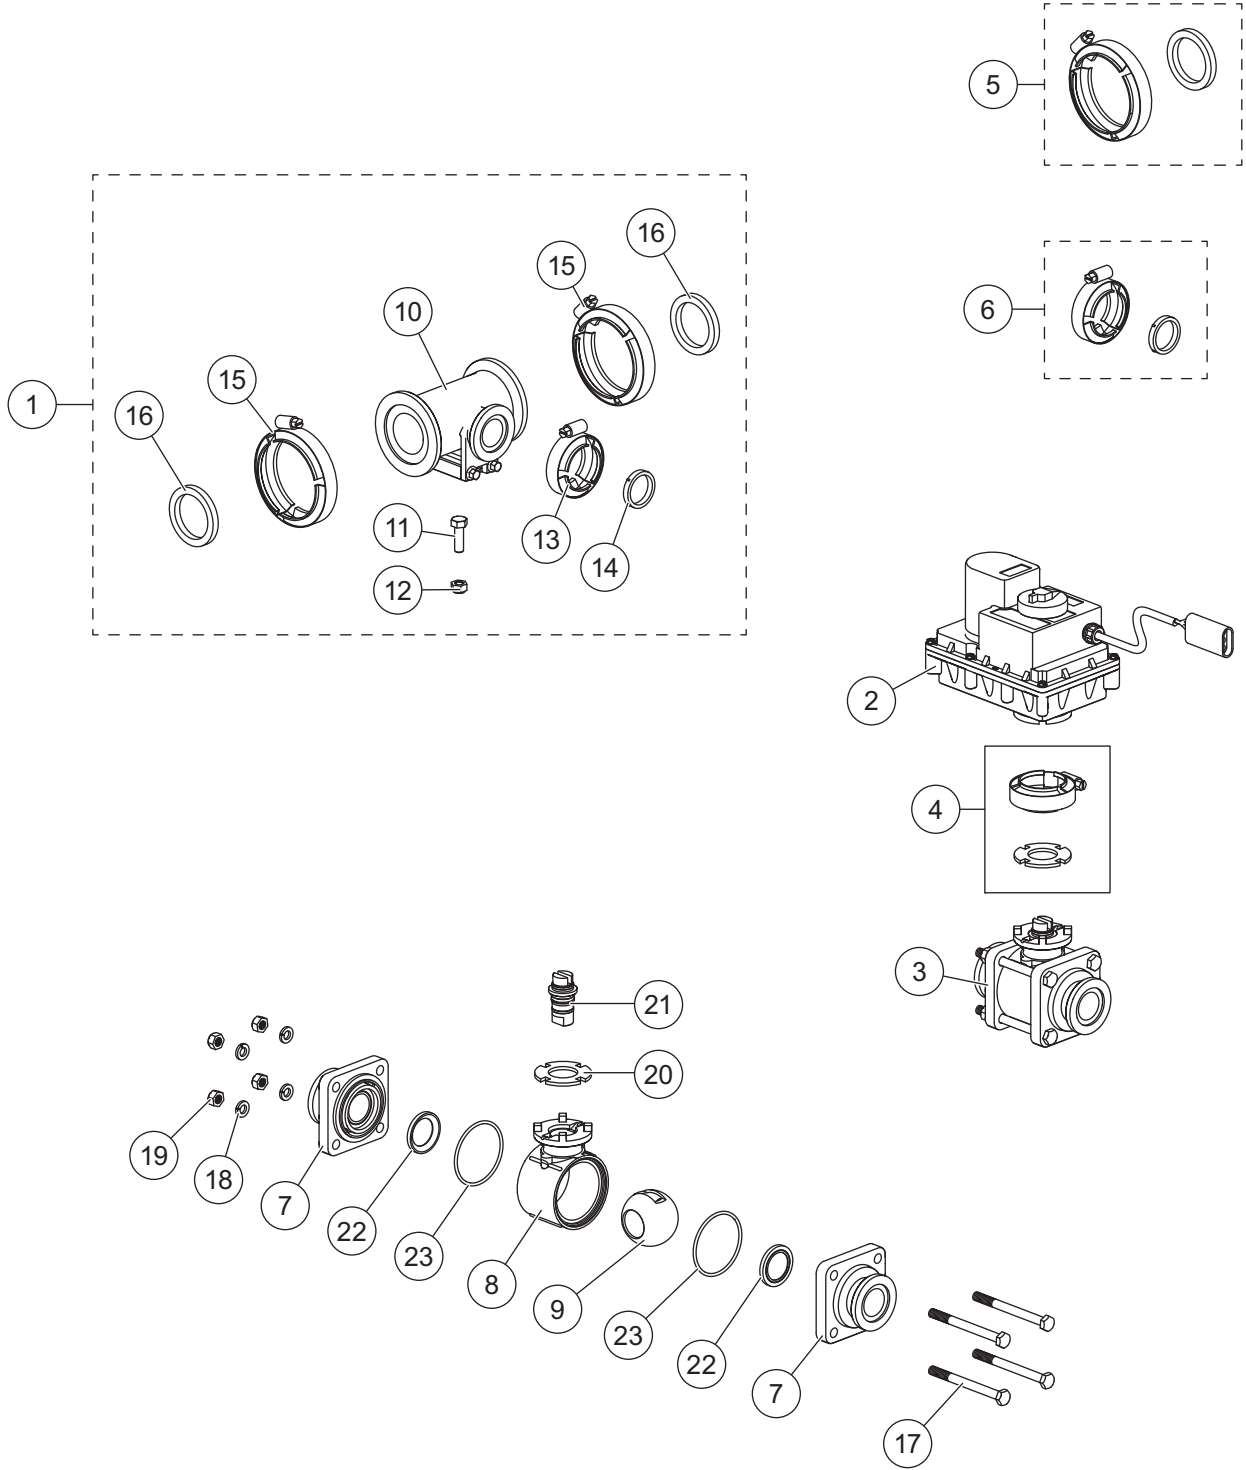

RoadMaster™ and Astro™ are trademarks of Micro-Trak Systems, Inc.

HFS-100 & HFD-200 PUMP PLATFORMS

10867 ELECTRIC VALVE REPAIR PARTS

HFS-100 & HFD-200 PUMP PLATFORMS

10867 Electric Valve Repair Parts							
Item	Part	Qty	Description	Item	Part	Qty	Description
1	10882	1	Manifold Tee & Mounting Bracket Kit	5	76147	2	Manifold Clamp & Seal, 2"
ns	10880	1	Body Bolt Kit, 1" Electric Ball Valve	6	76148	1	Manifold Clamp & Seal, 1"
ns	10881	1	Ball Valve Repair Kit	7	10877	2	Manifold End Plate, 1"
2	10873	1	Complete Motor Assembly	8	10878	1	Body, 1" Ball Valve
3	10876	1	Ball Valve Assembly, Electric	9	10879	1	Hollow Ball, 1" Electric Valve
4	10874	1	Clamp Kit, Electric Valve				
10882 Manifold Tee & Mounting Bracket Kit							
10		1	Manifold Tee, 2-1/2" & Mounting Bracket	13		1	Manifold Clamp, 1"
11		1	5/16-18 x 1 Hex Cap Screw SS	14		1	Manifold Gasket, 1"
12		1	5/16-18 Hex Locknut SS	15		2	Manifold Clamp, 2"
				16		2	Manifold Gasket, 2"
10880 Body Bolt Kit, 1" Electric Ball Valve							
17		4	5/16-18 x 3-1/2 Hex Cap Screw SS	19		4	5/16-18 Hex Nut SS
18		4	5/16 Lock Washer SS				
10881 Ball Valve Repair Kit							
20		1	Electric Valve Flange Gasket	22		2	Ball Seat, 1" Electric Valve
21	10884	1	Stem Seal, 1"	23		2	O-Ring, Body
			SS = Stainless Steel				ns = not shown