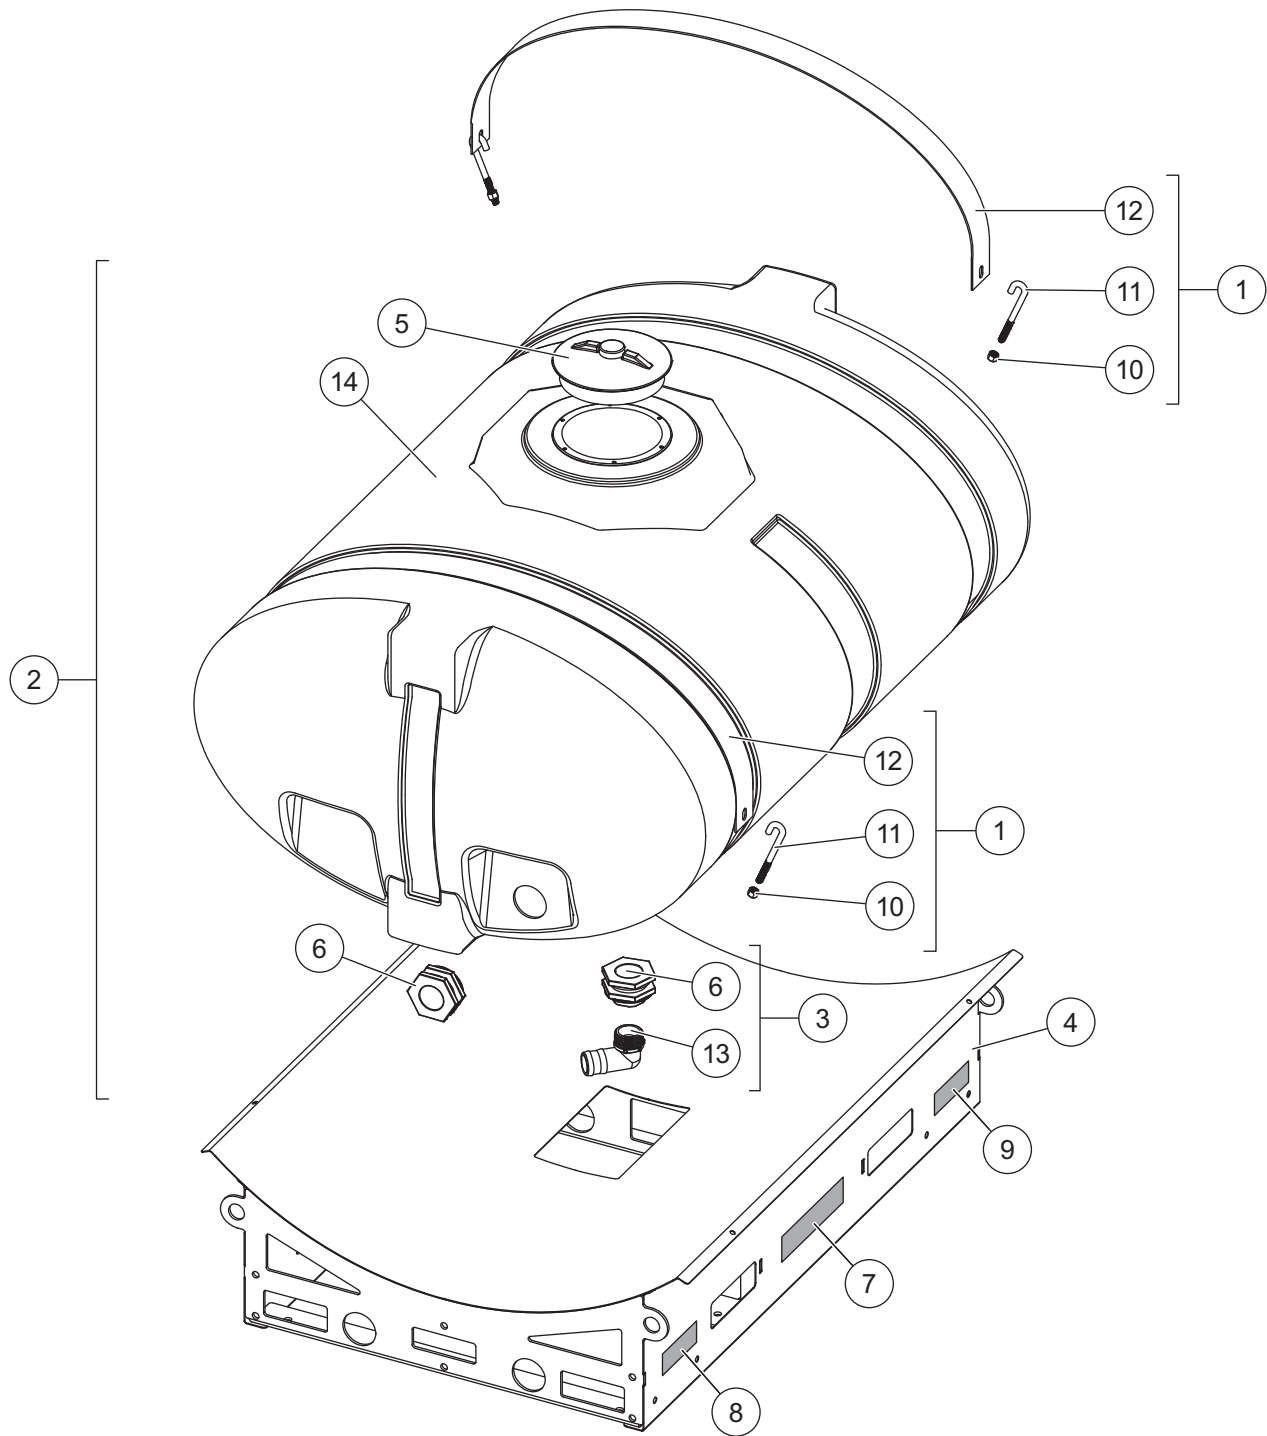

Liqui Maxx™ Sprayer Systems

Parts List

This Parts List is for Liqui Maxx equipment with serial numbers beginning with 141107–160208.

TSA-300 TANK PLATFORM

TANK AND SKID ASSEMBLY

TSA-300 TANK PLATFORM

Tank and Skid Assembly							
Item	Part	Qty	Description	Item	Part	Qty	Description
1	76131	2	Tank Strap Kit, 300 gallon	6	D5184	2	Bulkhead Coupling
2	76123	1	Tank Kit, 300 gallon	7	10807	2	Label – Logo, Liqui Maxx™
3	76130	1	Hose Barb & Bulkhead Kit, Outlet	8	10817	2	Label – Warning, Safety Goggles
4	F51606	1	Tank Base, 300 gallon	9	10818	2	Label – Warning, GVWR Vehicle
5	76127	1	Tank Lid, 8"	ns	11100	1	Label – Warning, Rear Camera
Item 1				76131 Tank Strap Kit, 300 gallon			
10		2	1/2-13 Hex Locknut G5	12		1	Tank Strap, 300 gallon
11		2	1/2-13 J-Hook Anchor Bolt				
Item 2				76123 Tank Kit, 300 gallon			
5	76127	1	Tank Lid, 8"	13	D5190	1	Hose Barb, 2 NPT x 2
6	D5184	2	Bulkhead Coupling	14		1	Tank, Elliptical, 300 gallon
Item 3				76130 Hose Barb & Bulkhead Kit, Outlet			
6	D5184	1	Bulkhead Coupling	13	D5190	1	Hose Barb, 2 NPT x 2
ns = not shown				G = Grade			