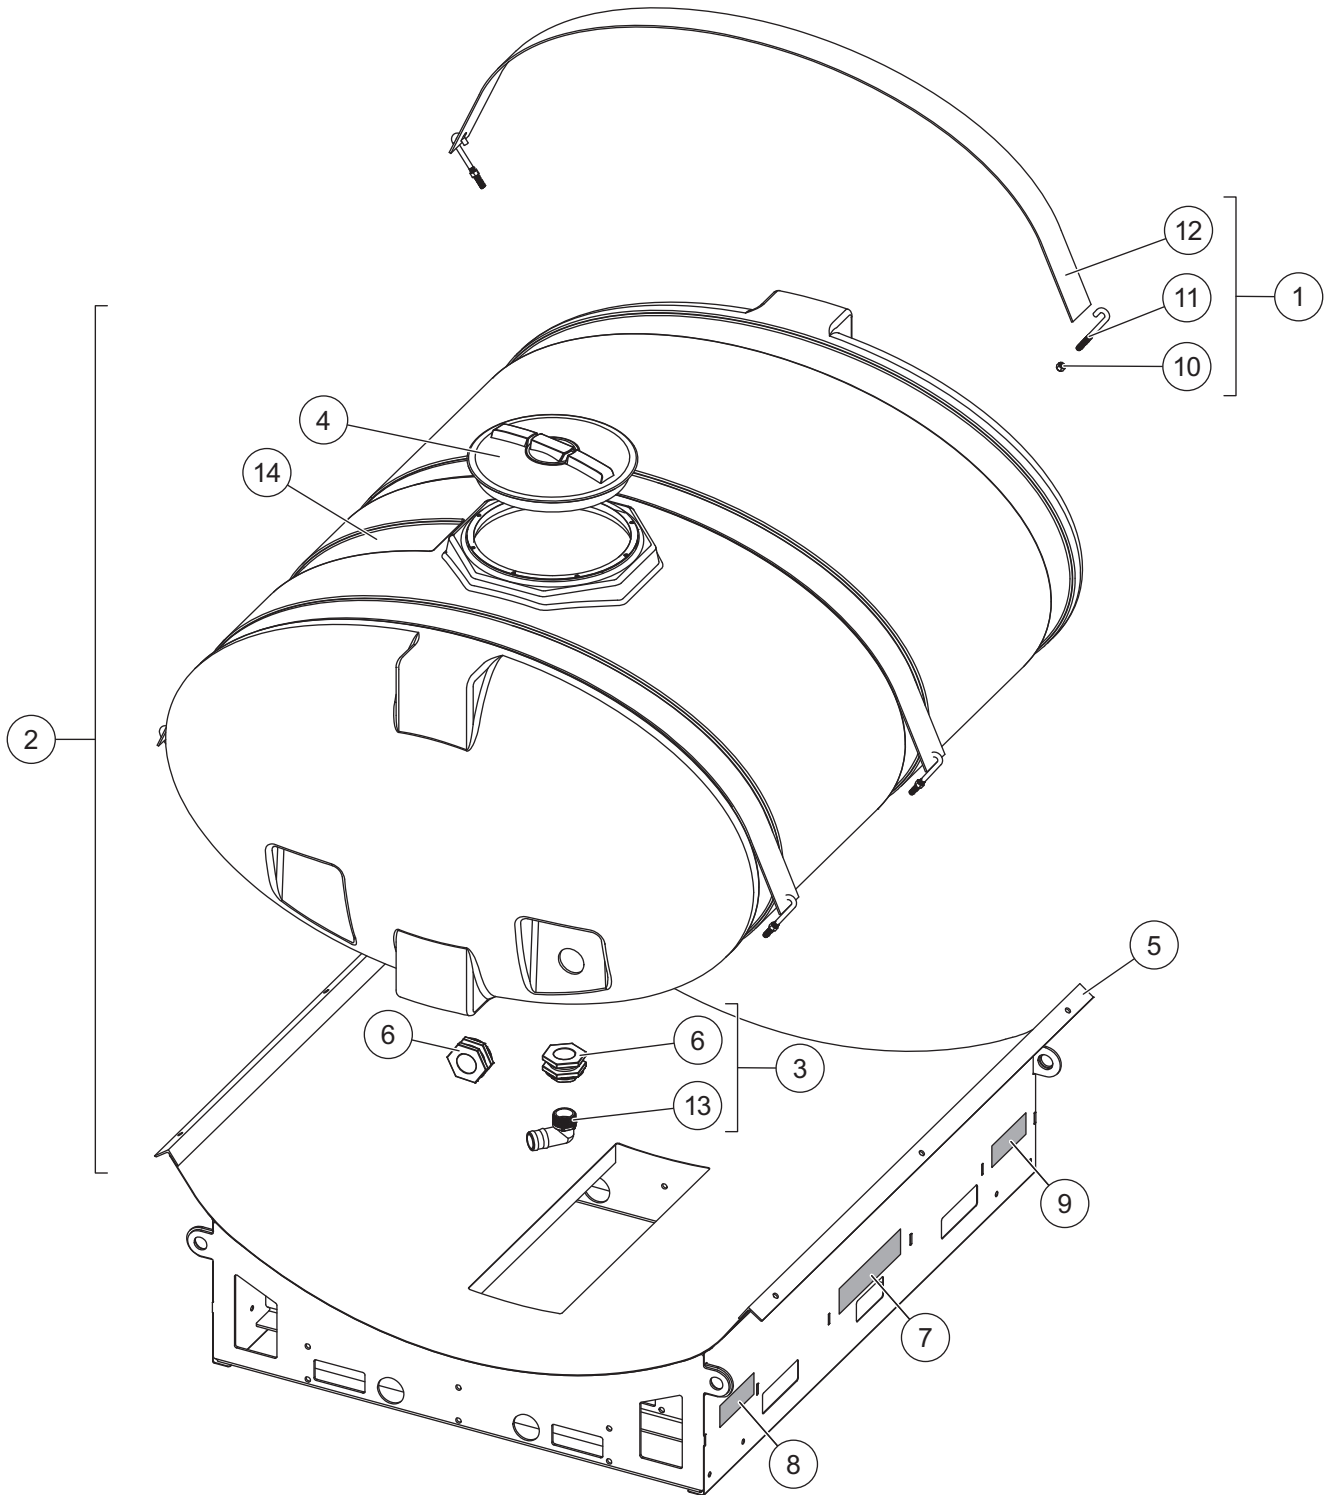

TSA-750 TANK PLATFORM

TANK AND SKID ASSEMBLY

TSA-750 TANK PLATFORM

Tank and Skid Assembly							
Item	Part	Qty	Description	Item	Part	Qty	Description
1	76133	3	Tank Strap Kit, 750 gallon	6	D5184	2	Bulkhead Coupling
2	76125	1	Tank Kit, 750 gallon	7	10808	2	Label – Logo, Liqui Maxx™
3	76130	1	Hose Barb & Bulkhead Kit, Outlet	8	10817	2	Label – Warning, Safety Goggles
4	76128	1	Tank Lid, 16"	9	10818	2	Label – Warning, GVWR Vehicle
5	F51598	1	Tank Base, 750 gallon	ns	11100	1	Label – Warning, Rear Camera
Item 1				76133 Tank Strap Kit, 750 gallon			
10		2	1/2-13 Hex Locknut G5	12		1	Tank Strap, 750 gallon
11		2	1/2-13 J-Hook Anchor Bolt				
Item 2				76125 Tank Kit, 750 gallon			
4	76128	1	Tank Lid, 16"	13	D5190	1	Hose Barb, 2 NPT x 2
6	D5184	2	Bulkhead Coupling	14		1	Tank, Elliptical, 750 gallon
Item 3				76130 Hose Barb & Bulkhead Kit, Outlet			
6	D5184	1	Bulkhead Coupling	13	D5190	1	Hose Barb, 2 NPT x 2
ns = not shown				G = Grade