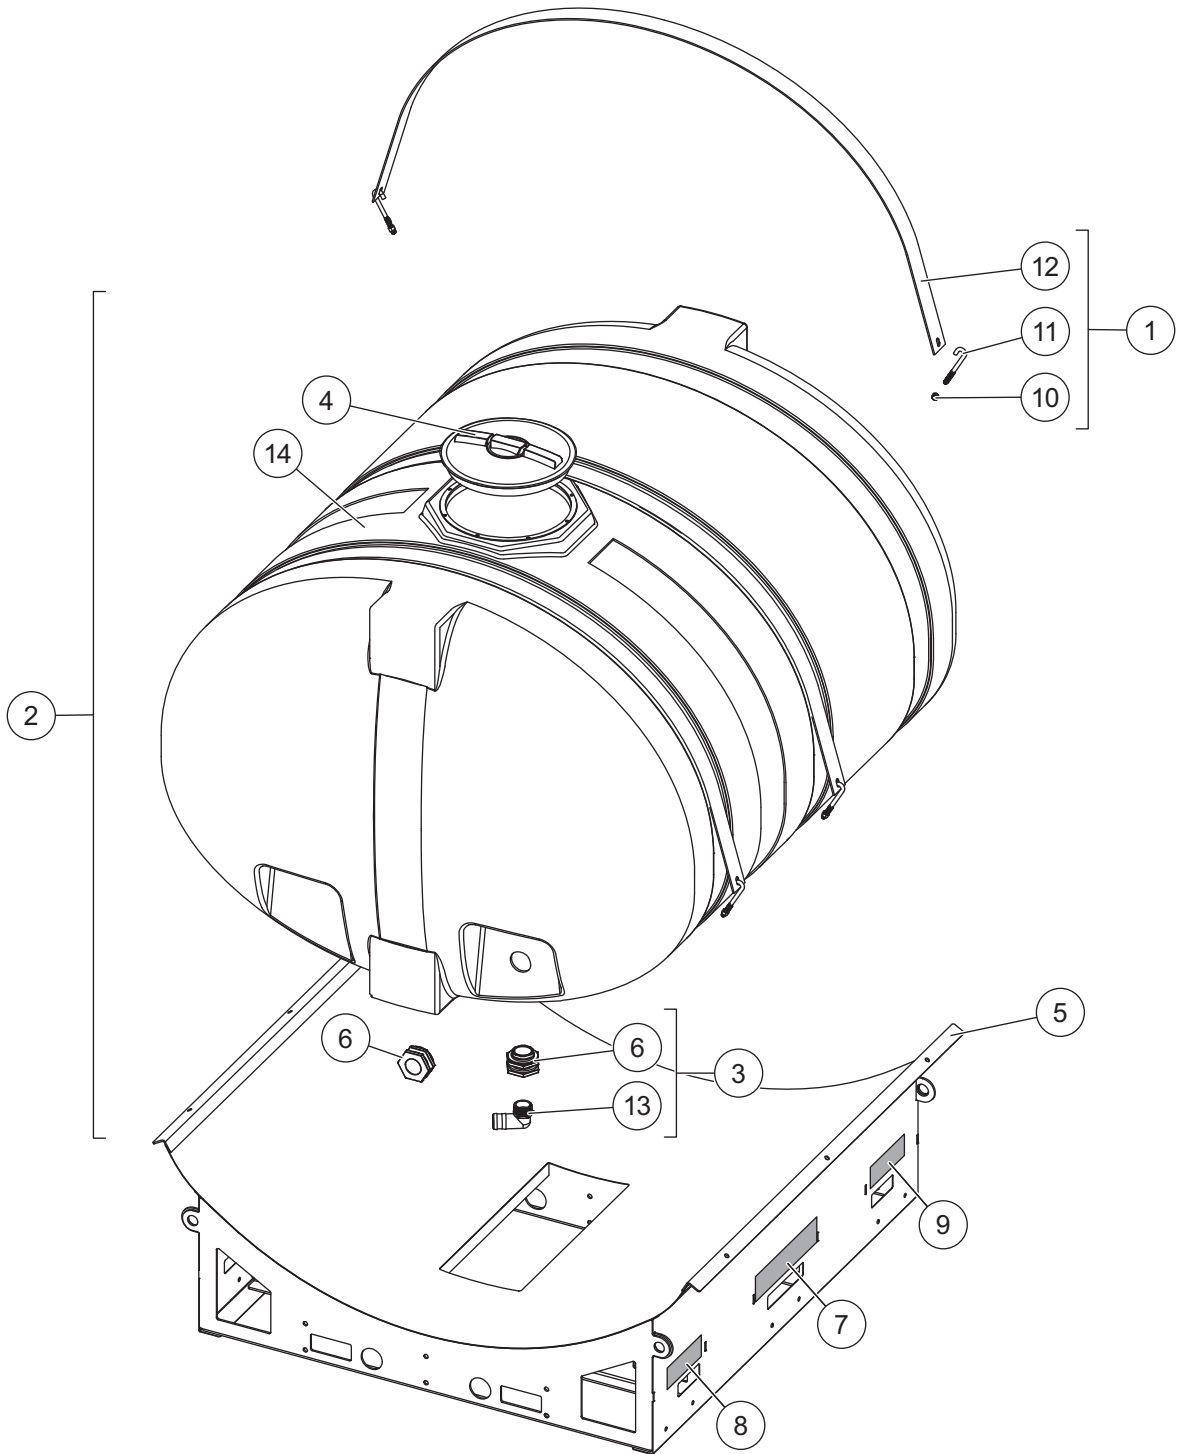

TSA-1250 TANK PLATFORM

TANK AND SKID ASSEMBLY

TSA-1250 TANK PLATFORM

Tank and Skid Assembly							
Item	Part	Qty	Description	Item	Part	Qty	Description
1	76134	3	Tank Strap Kit, 1250 gallon	6	D5184	2	Bulkhead Coupling
2	76126	1	Tank Kit, 1250 gallon	7	10808	2	Label – Logo, Liqui Maxx™
3	76130	1	Hose Barb & Bulkhead Kit, Outlet	8	10817	2	Label – Warning, Safety Goggles
4	76128	1	Tank Lid, 16"	9	10818	2	Label – Warning, GVWR Vehicle
5	F51614	1	Tank Base, 1250 gallon	ns	11100	1	Label – Warning, Rear Camera
Item 1				76134 Tank Strap Kit, 1250 gallon			
10		2	1/2-13 Hex Locknut G5	12		1	Tank Strap, 1250 gallon
11		2	1/2-13 J-Hook Anchor Bolt				
Item 2				76126 Tank Kit, 1250 gallon			
4	76128	1	Tank Lid, 16"	13	D5190	1	Hose Barb, 2 NPT x 2
6	D5184	2	Bulkhead Coupling	14		1	Tank, Elliptical, 1250 gallon
Item 3				76130 Hose Barb & Bulkhead Kit, Outlet			
6	D5184	1	Bulkhead Coupling	13	D5190	1	Hose Barb, 2 NPT x 2
ns = not shown				G = Grade