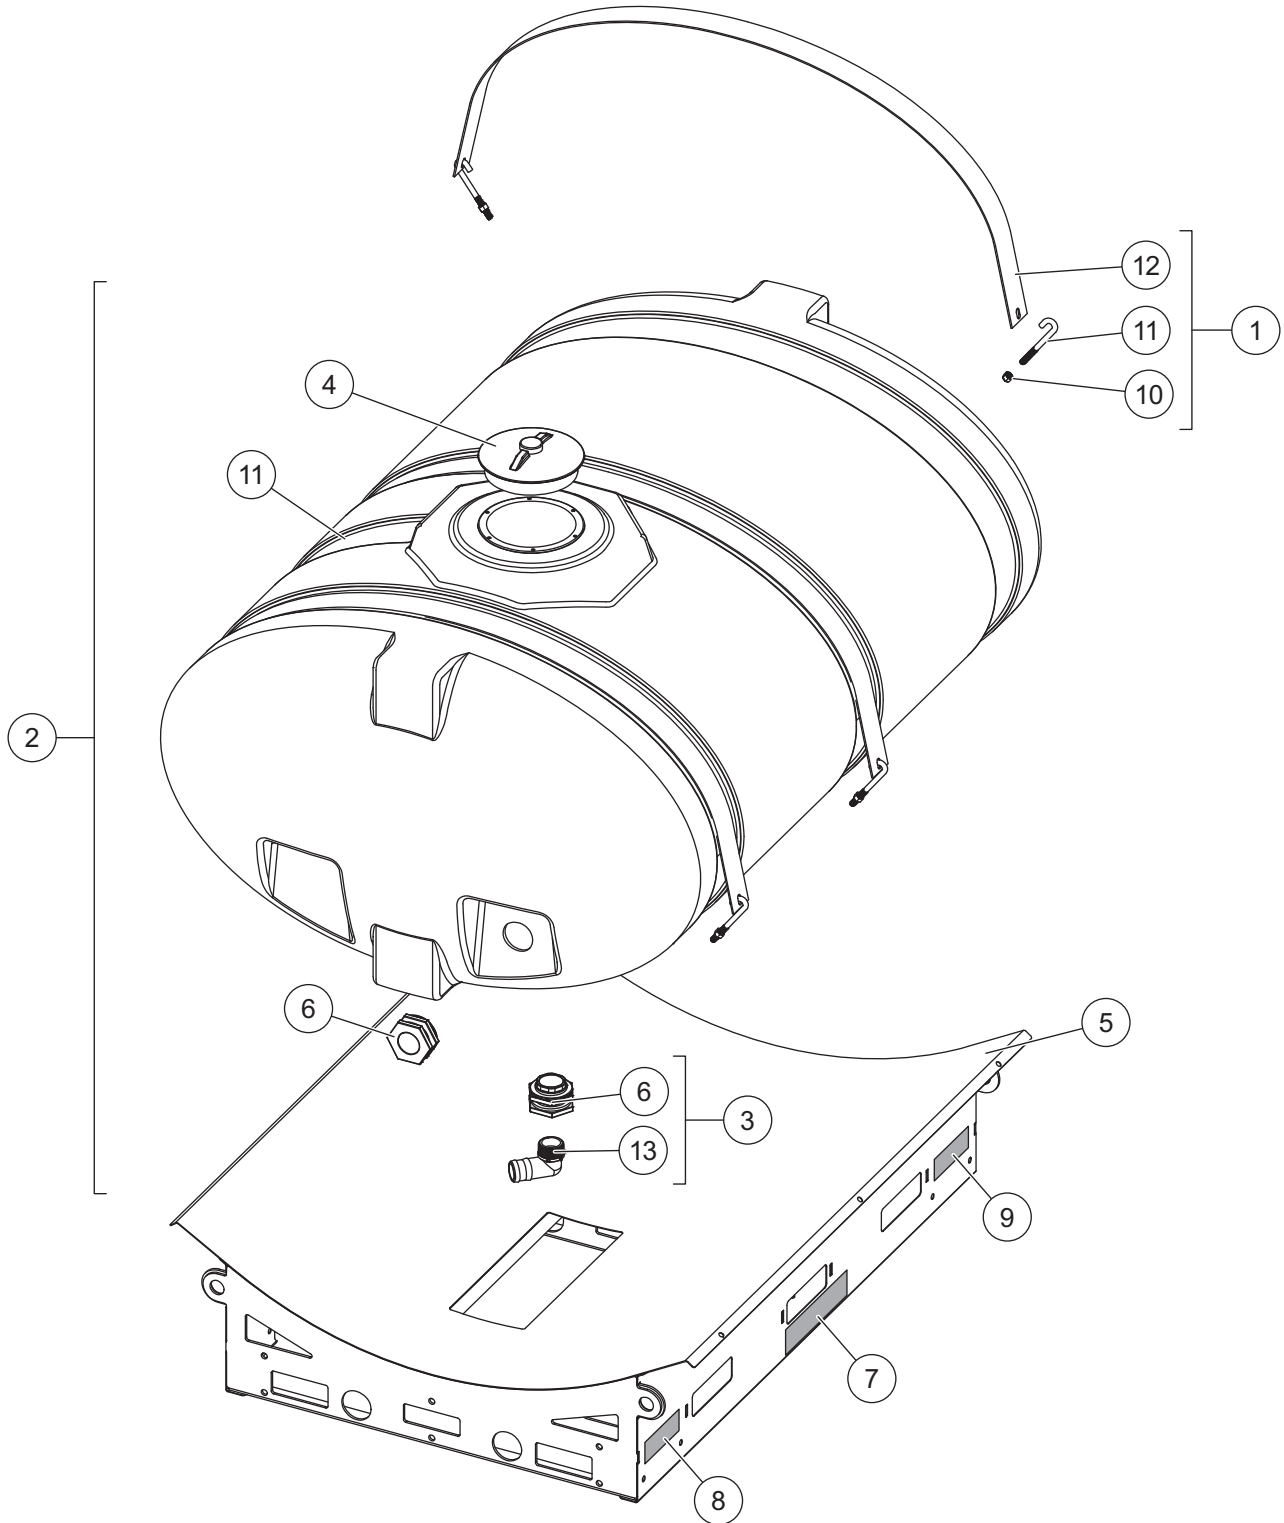

TSA-500 TANK PLATFORM

TANK AND SKID ASSEMBLY

TSA-500 TANK PLATFORM

Tank and Skid Assembly							
Item	Part	Qty	Description	Item	Part	Qty	Description
1	76132	3	Tank Strap Kit, 500 gallon	6	D5184	2	Bulkhead Coupling
2	76124	1	Tank Kit, 500 gallon	7	10808	2	Label – Logo, Liqui Maxx™
3	76130	1	Hose Barb & Bulkhead Kit, Outlet	8	10817	2	Label – Warning, Safety Goggles
4	76127	1	Tank Lid, 8"	9	10818	2	Label – Warning, GVWR Vehicle
5	F51610	1	Tank Base, 500 gallon	ns	11100	1	Label – Warning, Rear Camera
Item 1				76132 Tank Strap Kit, 500 gallon			
10		2	1/2-13 Hex Locknut G5	12		1	Tank Strap, 500 gallon
11		2	1/2-13 J-Hook Anchor Bolt				
Item 2				76124 Tank Kit, 500 gallon			
4	76127	1	Tank Lid, 8"	13	D5190	1	Hose Barb, 2 NPT x 2
6	D5184	2	Bulkhead Coupling	14		1	Tank, Elliptical, 500 gallon
Item 3				76130 Hose Barb & Bulkhead Kit, Outlet			
6	D5184	1	Bulkhead Coupling	13	D5190	1	Hose Barb, 2 NPT x 2
ns = not shown				G = Grade