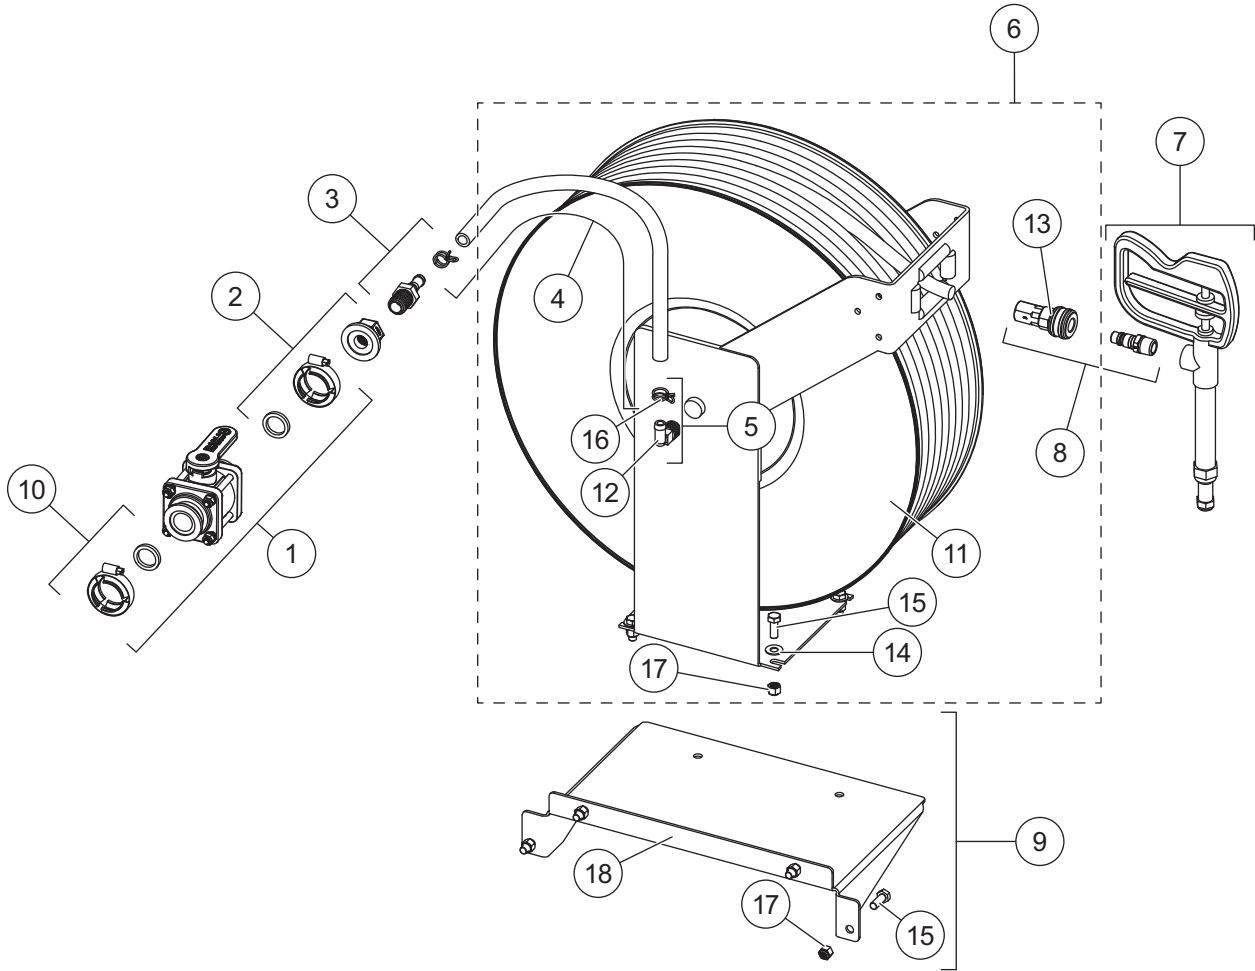

HRK-200 HOSE REEL ACCESSORY

HOSE REEL ASSEMBLY

HRK-200 HOSE REEL ACCESSORY

Hose Reel Assembly							
Item	Part	Qty	Description	Item	Part	Qty	Description
1	76160	1	Ball Valve Kit, 1" Flange	6	76165	1	Hose Reel Kit, 100'
2	76161	1	Reducer Kit, 1" Flange – 1/2 NPT	7	76166	1	Spray Gun with 1/2 MPT Fitting
3	76163	1	Hose Barb Kit, 1/2 NPT x 1/2	8	76168	1	Hose Reel Coupler 1/2 FPT/MPT
4	76162	1	Reel Inlet Hose Kit, 1/2 x 22	9	76167	1	Hose Reel Base Kit
5	76164	1	Hose Barb Kit, 1/2 x 1/2, 90° Brass	10	76148	2	Manifold Clamp & Seal, 1" Flange
Item 5				76164 Hose Reel Kit, 100'			
12		1	Hose Barb, 1/2 Male Thread	16		1	3/8 Clamp, Double Spring
Item 6				76165 Hose Reel Kit, 100'			
11		1	Hose Reel, 100' Spring Return	15		4	3/8-16 x 1 Hex Cap Screw
12		1	Hose Barb, 1/2 Male Thread	16		1	3/8 Clamp, Double Spring
13		1	Coupler Socket, 1/2 FPT	17		1	3/8-16 Hex Locknut
14		4	3/8 Flat Washer				
Item 9				76167 Hose Reel Base Kit			
15		4	3/8-16 x 1 Hex Cap Screw	18		1	Hose Reel Support Bracket
17		1	3/8-16 Hex Locknut