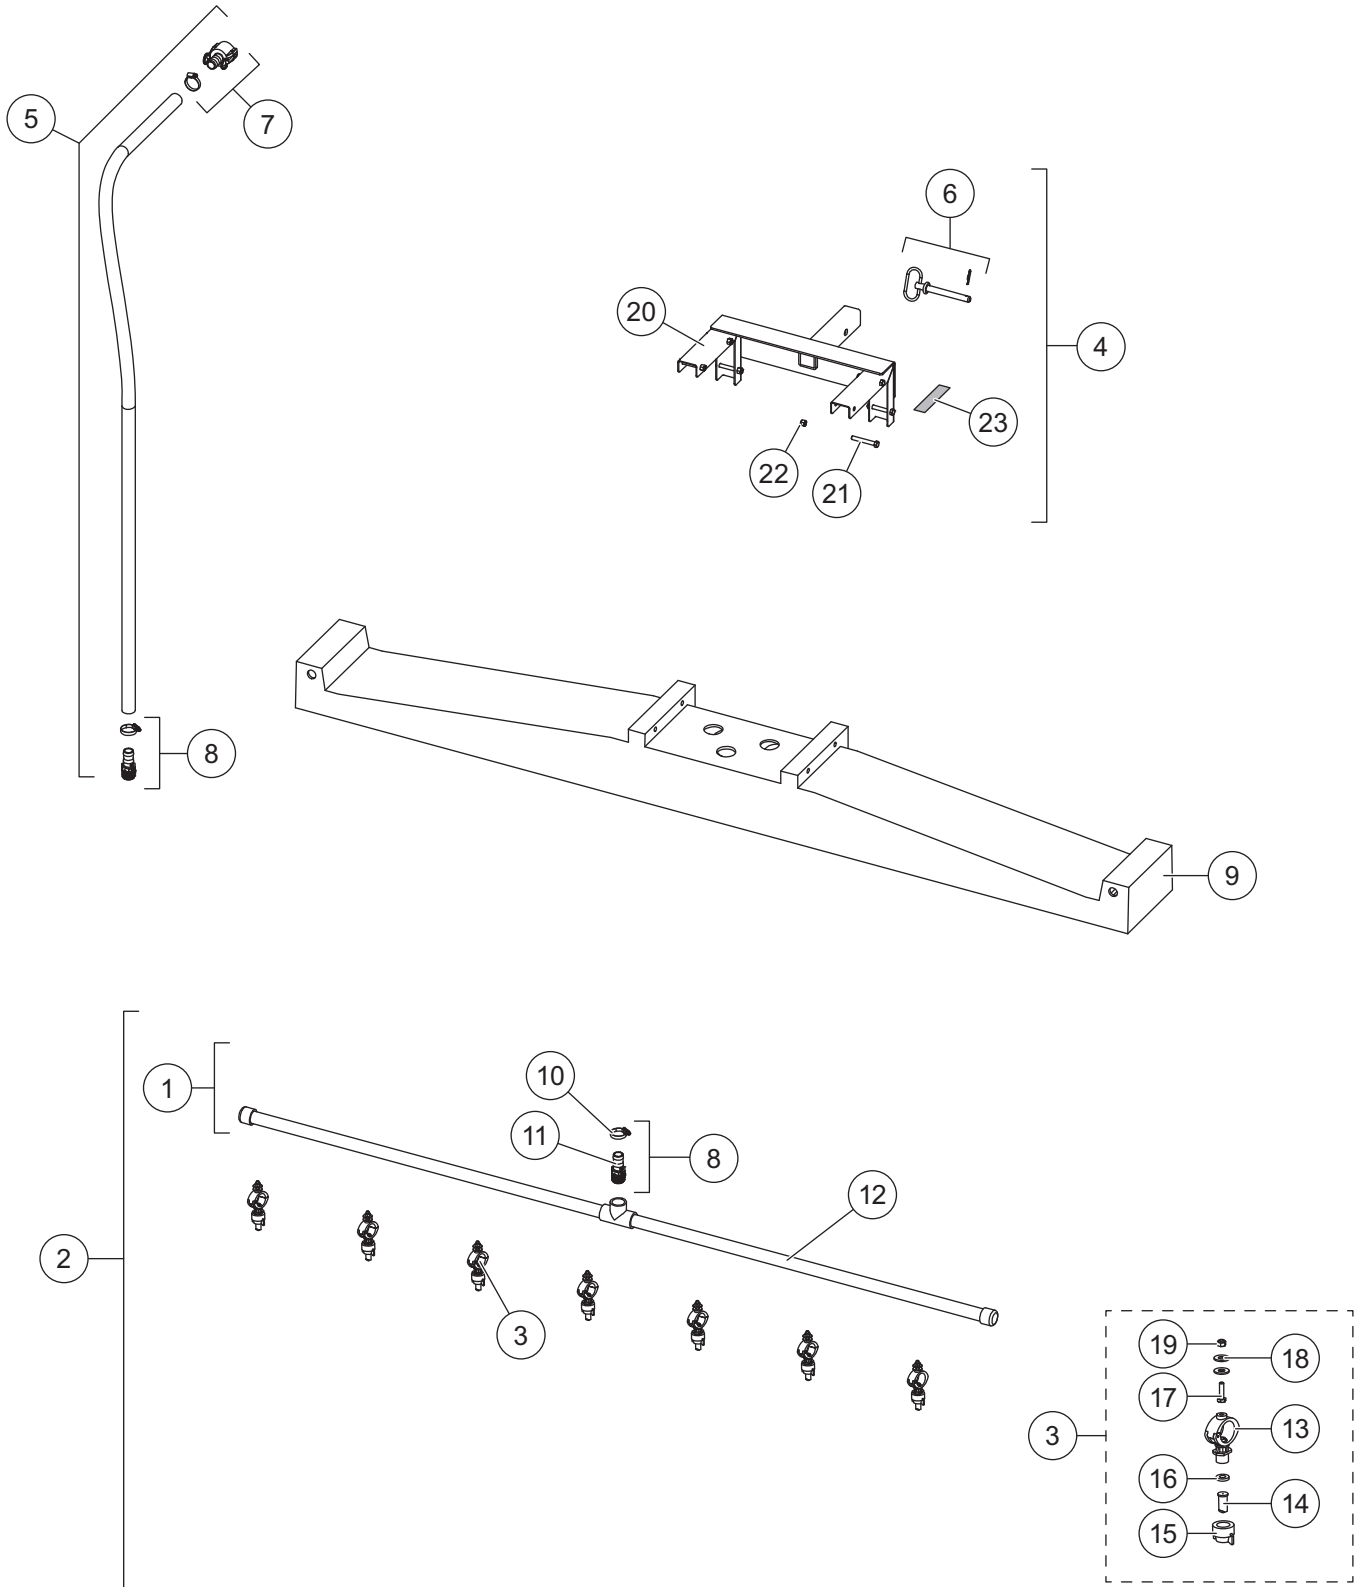

SS = Stainless Steel

PBA-200 SPRAY BOOM

PBA-200 SPRAY BOOM ASSEMBLY

PBA-200 SPRAY BOOM

PBA-200 Spray Boom Assembly							
Item	Part	Qty	Description	Item	Part	Qty	Description
1	76171	1	Spray Pipe, Center	6	75620	1	Hitch Pin Kit, 5/8 x 5-1/2
2	10885	1	Center Spray Pipe w/Nozzles	7	76183	1	Quick-Connect Kit, 1 x 1
3	10886	1	Triple-Stream Nozzle Assy, 2 gal/min	8	76184	1	Hose Barb Kit, 1 NPT x 1
4	76175	1	Hitch Kit, PBA Series 2	9	F51643	1	Poly Boom Cover, Yellow
5	76169	1	Boom Hose Kit, 1 x 60				
Item 1				76171 Spray Pipe, Center			
10		1	Band Clamp, 11/16 x 1-1/2	12		1	Main Spray Bar
11		1	Hose Barb, 1 NPT x 1				
Item 2				10885 Center Spray Pipe w/Nozzles			
3	10886	8	Triple-Stream Nozzle Assy, 2 gal/min	11		1	Hose Barb, 1 NPT x 1
10		1	Band Clamp, 11/16 x 1-1/2	12		1	Main Spray Pipe
Item 3				10886 Triple-Stream Nozzle Assembly, 2 gal/min			
13	F51762	1	Single Nozzle Body, Wet Boom	17		1	5/16-18 x 3/4 Hex Cap Screw SS
14	F51661	1	Spray Nozzle, 2 gal/min, Black	18		1	3/8 Flat Washer SS
15	F51662	1	Spray Tip Cap, Black Nylon	19		1	5/16-18 Hex Locknut SS
16	D6961	1	Nozzle Seat Gasket				
Item 4				76175 Hitch Kit, PBA Series 2			
6	75620	1	Hitch Pin, 5/8 x 5-1/2	22		6	3/8-16 Hex Locknut
20		1	Hitch Mount	23		1	Label, Boom Height
21		6	3/8-16 x 2-3/4 Hex Cap Screw SS				
Item 5				76169 Boom Hose Kit, 1 x 60			
7	76183	1	Quick-Connect Kit, 1 x 1	8	76184	1	Hose Barb Kit, 1 NPT x 1
SS = Stainless Steel							