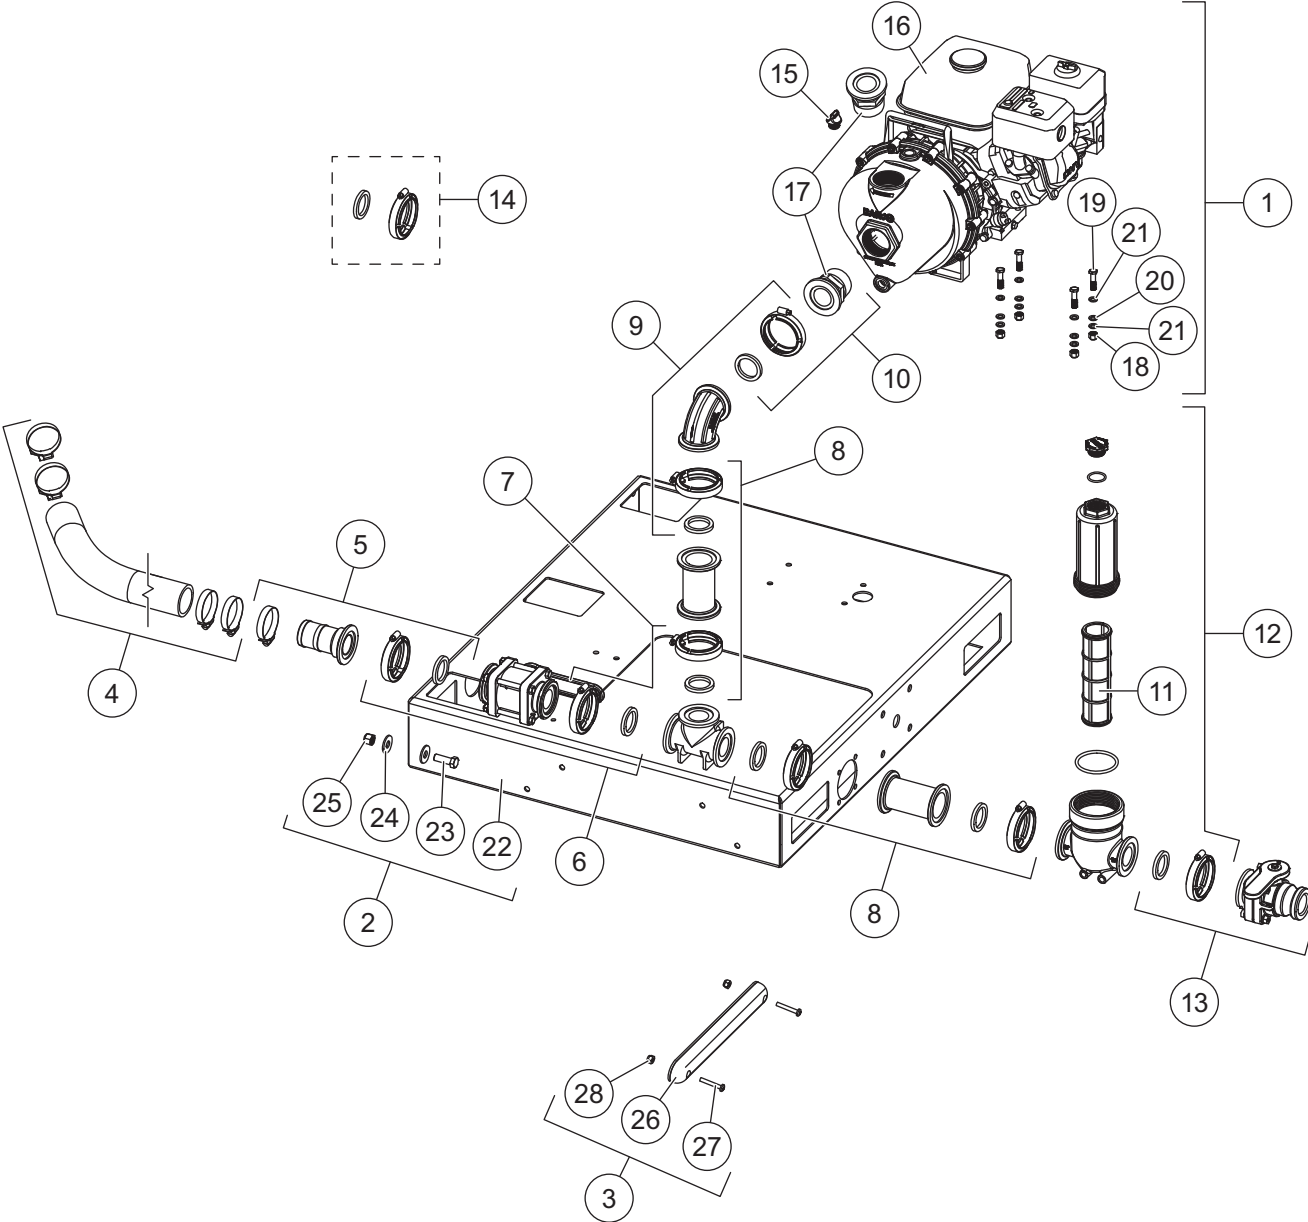

UMK-200 MOUNT KIT

BRACKETS, HARDWARE, AND RATCHET STRAPS

UMK-200 MOUNT KIT

Brackets, Hardware, and Ratchet Straps							
Item	Part	Qty	Description	Item	Part	Qty	Description
1	76135	6	Replacement Bracket Kit, UMK-200	2	D6856-1	1	Ratchet Strap (pkg of 4)
Item 1				76135 Replacement Bracket Kit, UMK-200			
3		1	Mounting Angle	5		2	1/2-13 Hex Locknut G5
4		2	1/2 Flat Washer	6		2	1/2-13 x 1-1/2 Hex Cap Screw G5
Item 2				D6856-1 Ratchet Strap (pkg of 4)			
7		4	2" x 10' Ratchet Strap, 3300 lb				
G = Grade							

HFS-100 & HFD-200 PUMP PLATFORMS

BASE, PUMP, AND INPUT PLUMBING ASSEMBLY

HFS-100 & HFD-200 PUMP PLATFORMS

Base, Pump, and Input Plumbing Assembly							
Item	Part	Qty	Description	Item	Part	Qty	Description
1	76146	1	Pump & Motor Kit, 125 gal/min, 5.5 hp	9	76143	1	Elbow Kit, 2" Flange
2	76150	1	Pump Base Kit, 32 x 37-1/2	10	76142	1	Connection Kit, 2" Flange – MNPT
3	10872	1	CHMSL Kit	11	76137	1	Filter Kit, Line Strainer, 2" Flange
4	76144	1	Hose Kit, 2 x 45	12	76138	1	Line Strainer Kit, 2" Flange
5	76136	1	Hose Barb Kit, Straight, 2" Flange	13	76145	1	Ball Valve Kit, 2" Flange – QDC
6	76141	1	Ball Valve Kit, 2" Flange	14	76147	8	Manifold Clamp & Seal, 2" Flange
7	76140	1	Tee Kit, 2" Flange	15	76149	3	Pump Plug
8	76139	2	Coupler Kit, 2" Flange	ns	D6513	1	Vehicle Harness, CHMSL
Item 1				76146 Pump & Motor Kit, 125 gal/min, 5.5 hp			
16		1	Poly Pump, Wet-Seal, 5.5 hp, 2"	19		4	5/16-18 x 1-1/2 Hex Cap Screw SS
17		2	Manifold MNPT Connection, 2"	20		4	5/16 Flat Washer Nylon
18		4	5/16-18 Hex Locknut SS	21		8	5/16 Flat Washer SS
Item 2				76150 Pump Base Kit, 32 x 37-1/2			
22		1	Mounting Base	24		12	1/2 Flat Washer
23		6	1/2-13 x 1-1/2 Hex Cap Screw G5	25		6	1/2-13 Hex Locknut G5
Item 3				10872 CHMSL Kit			
26		1	CHMSL Brake Light	28		2	#10-32 Hex Locknut SS
27		2	#10-32 x 1-1/4 Phillips Machine Screw SS				
		G = Grade				SS = Stainless Steel	
						ns = not shown	