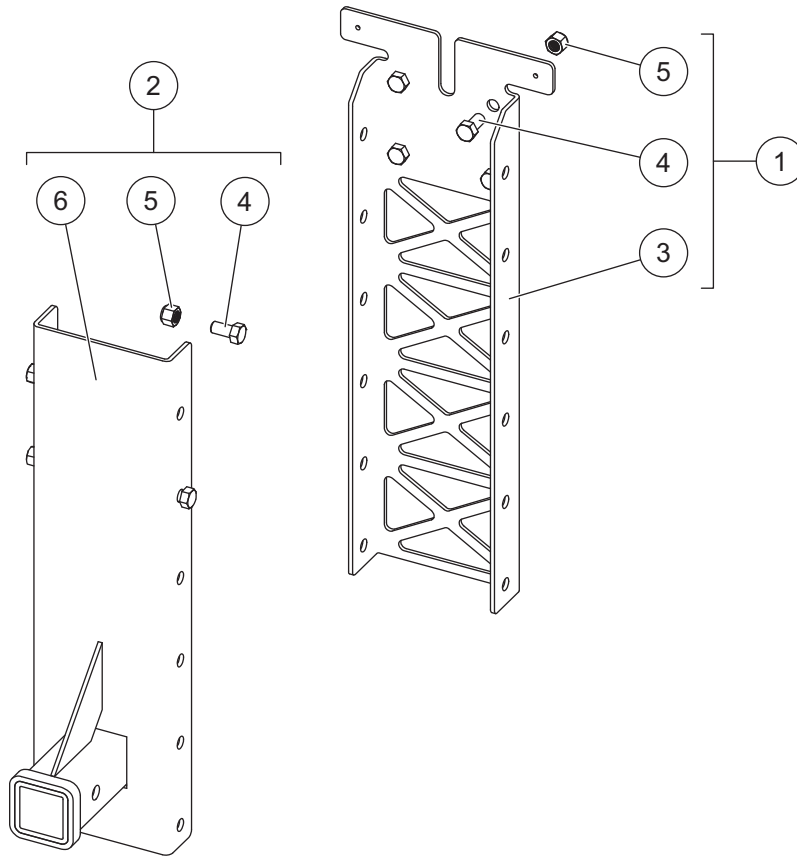

BRM-175 SPRAY BOOM HITCH ACCESSORY

HITCH ASSEMBLY

BRM-175 SPRAY BOOM HITCH ACCESSORY

Hitch Assembly							
Item	Part	Qty	Description	Item	Part	Qty	Description
1	76180	3	Hitch Bracket Kit, BRM-175	2	76181	1	Hitch Mount Kit, BRM-175
Item 1				76180 Hitch Bracket Kit, BRM-175			
3		1	Hitch Bracket	5		4	1/2-13 Hex Locknut G5
4		4	1/2-13 x 1 Hex Cap Screw G5				
Item 2				76181 Hitch Mount Kit, BRM-175			
4		4	1/2-13 x 1 Hex Cap Screw G5	6		1	Hitch Mount
5		4	1/2-13 Hex Locknut G5				
G = Grade