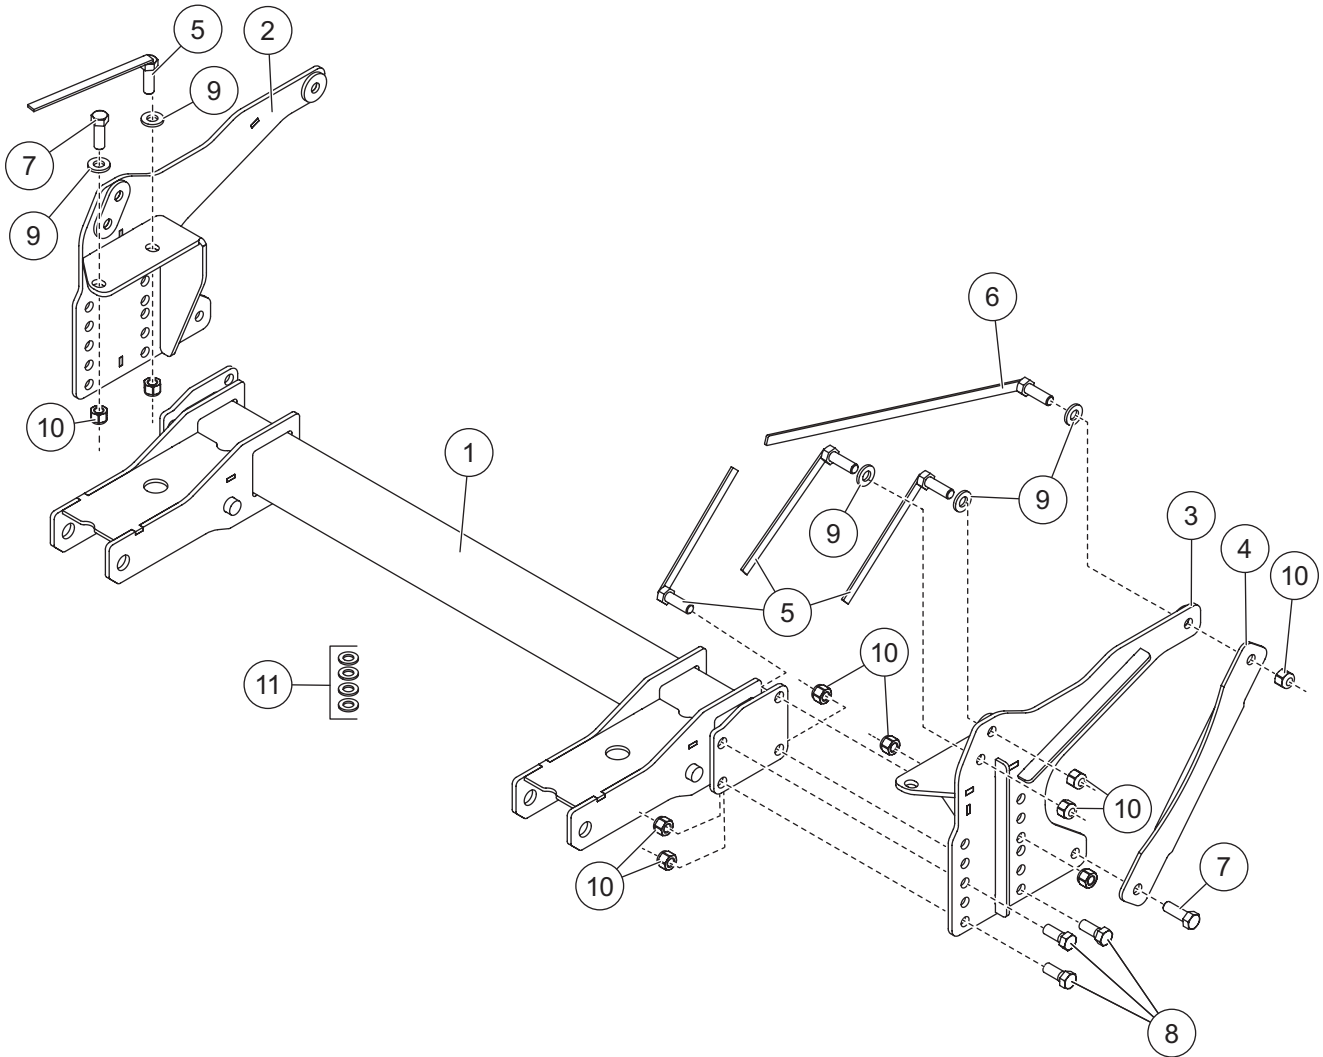

PARTS LIST

* The Receiver Kits are packaged and sold separately. Items in these kits are not included in the Mount Assembly Box and must be purchased separately.

PARTS LIST – MODEL 33208

33208 Mount Kit							
Item	Part	Qty	Description	Item	Part	Qty	Description
1	81481	1	Mount Beam	5	28749	8	1/2-13 x 1-1/2 Handled Hex Cap Screw G5, 7"
2	81582	1	Side Plate, PS				
3	81583	1	Side Plate, DS	6	22314	2	1/2-13 x 1-1/2 Handled Hex Cap Screw G5, 18"
4	81586	2	Stiffener Arm	ns	81585	1	Bolt Bag
81585 Bolt Bag							
		4	1/2-13 x 1-1/2 Hex Cap Screw G5, 7"	10		20	1/2-13 Hex Locknut GB
		8	1/2-13 x 1-1/4 Hex Cap Screw G5	11		4	M12 Flat Washer
		10	1/2 Hardened Flat Washer Type 1				
			ns = not shown				M = Metric
							G = Grade

Item 12* 67859 Passenger-Side Receiver Kit							
Item	Part	Qty	Description	Item	Part	Qty	Description
14		1	Receiver, PS	16	91965K	1	5/32 Hairpin Cotter
15	67665	1	Pin, Receiver				

Item 13* 67858 Driver-Side Receiver Kit							
Item	Part	Qty	Description	Item	Part	Qty	Description
15	67665	1	Pin, Receiver	17		1	Receiver, DS
16	91965K	1	5/32 Hairpin Cotter				