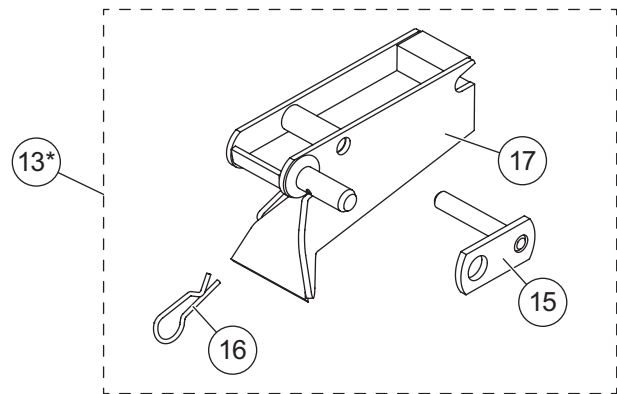

PARTS LIST

* The Receiver Kits are packaged and sold separately. Items in these kits are not included in the Mount Assembly Box and must be purchased separately.

PARTS LIST – MODEL 33208

33208 Mount Kit							
Item	Part	Qty	Description	Item	Part	Qty	Description
1	81481	1	Mount Beam	5	28749	8	1/2-13 x 1-1/2 Handled Hex Cap Screw G5, 7"
2	81582	1	Side Plate, PS				
3	81583	1	Side Plate, DS	6	22314	2	1/2-13 x 1-1/2 Handled Hex Cap Screw G5, 18"
4	81586	2	Stiffener Arm	ns	81585	1	Bolt Bag
81585 Bolt Bag							
		4	1/2-13 x 1-1/2 Hex Cap Screw G5, 7"	10		20	1/2-13 Hex Locknut GB
		8	1/2-13 x 1-1/4 Hex Cap Screw G5	11		4	M12 Flat Washer
		10	1/2 Hardened Flat Washer Type 1				
			ns = not shown				M = Metric
							G = Grade

Item 12* 67859 Passenger-Side Receiver Kit							
Item	Part	Qty	Description	Item	Part	Qty	Description
14		1	Receiver, PS	16	91965K	1	5/32 Hairpin Cotter
15	67665	1	Pin, Receiver				

Item 13* 67858 Driver-Side Receiver Kit							
Item	Part	Qty	Description	Item	Part	Qty	Description
15	67665	1	Pin, Receiver	17		1	Receiver, DS
16	91965K	1	5/32 Hairpin Cotter				