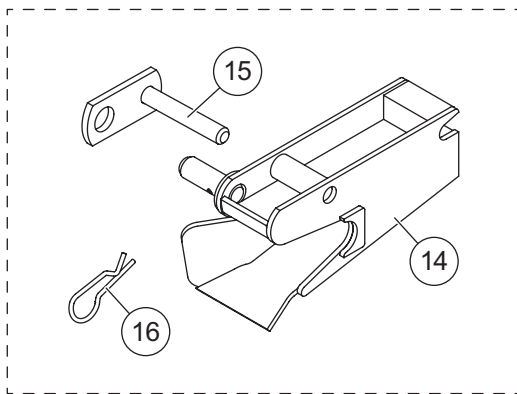

PARTS LIST

* The Receiver Kits are packaged and sold separately. Items in these kits are not included in the Mount Assembly Box and must be purchased separately.

PARTS LIST – MODEL 33208

33208 Mount Kit							
Item	Part	Qty	Description	Item	Part	Qty	Description
1	81481	1	Mount Beam	5	28749	8	1/2-13 x 1-1/2 Handled Hex Cap Screw G5, 7"
2	81582	1	Side Plate, PS				
3	81583	1	Side Plate, DS	6	22314	2	1/2-13 x 1-1/2 Handled Hex Cap Screw G5, 18"
4	81586	2	Stiffener Arm	ns	81585	1	Bolt Bag
81585 Bolt Bag							
		4	1/2-13 x 1-1/2 Hex Cap Screw G5, 7"	10		20	1/2-13 Hex Locknut GB
		8	1/2-13 x 1-1/4 Hex Cap Screw G5	11		4	M12 Flat Washer
		10	1/2 Hardened Flat Washer Type 1				
			ns = not shown				M = Metric
							G = Grade

Item 12* 67859 Passenger-Side Receiver Kit							
Item	Part	Qty	Description	Item	Part	Qty	Description
14		1	Receiver, PS	16	91965K	1	5/32 Hairpin Cotter
15	67665	1	Pin, Receiver				

Item 13* 67858 Driver-Side Receiver Kit							
Item	Part	Qty	Description	Item	Part	Qty	Description
15	67665	1	Pin, Receiver	17		1	Receiver, DS
16	91965K	1	5/32 Hairpin Cotter				