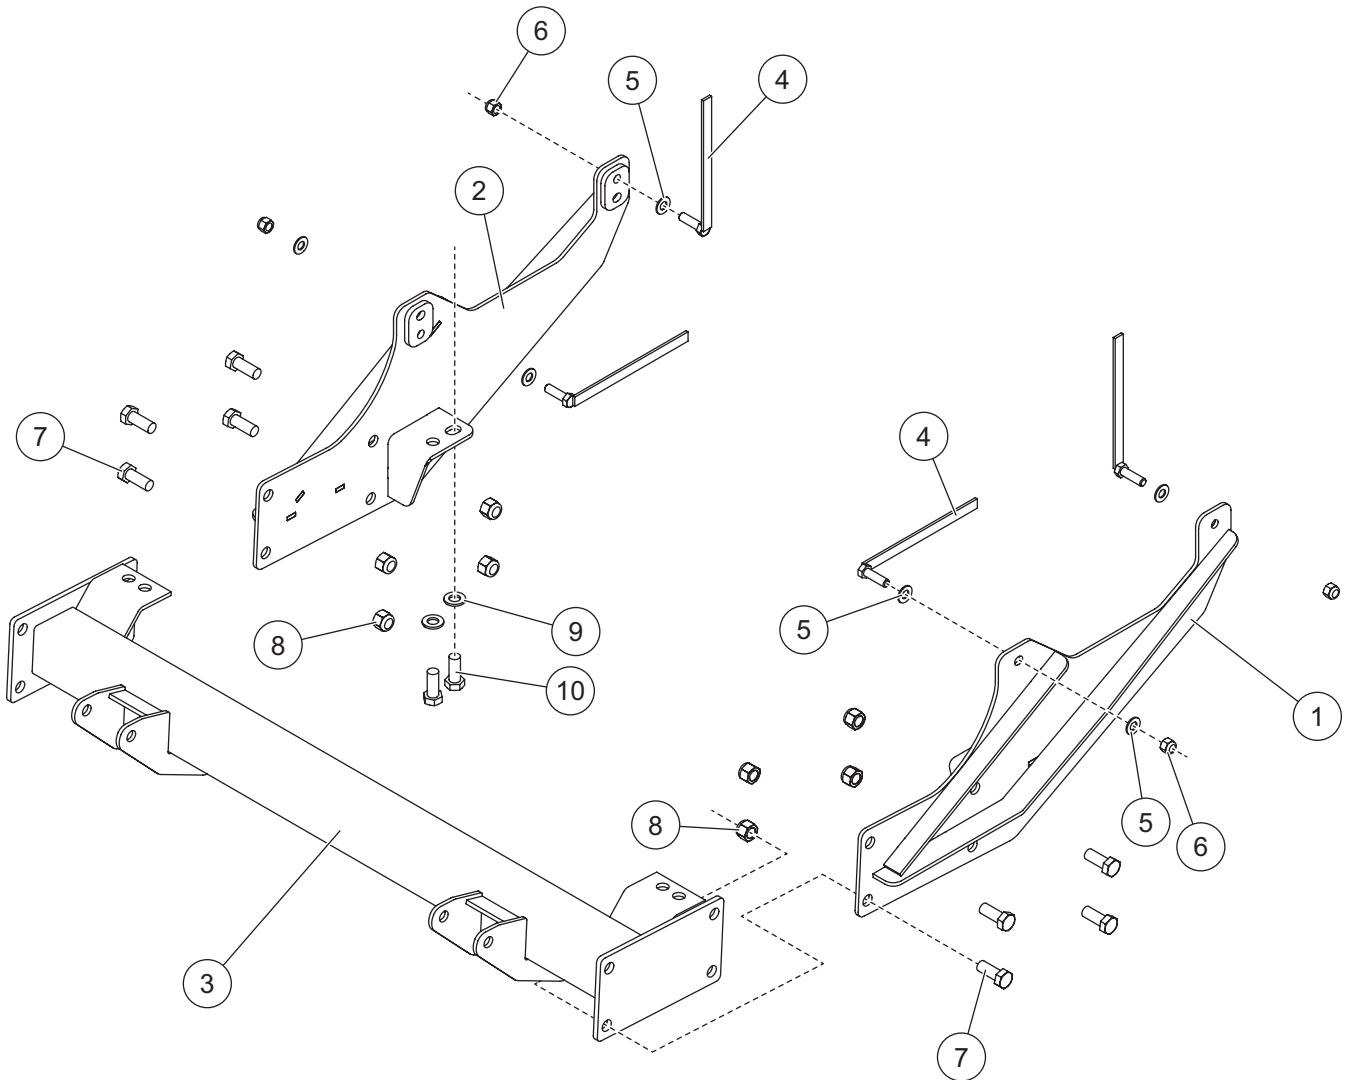

PARTS LIST

32560 Mount Kit							
Item	Part	Qty	Description	Item	Part	Qty	Description
1	32740	1	DS Plate Assembly	4	28043	4	3/8-16 x 1-1/4 Hex Cap Screw G5 w/Handle
2	32741	1	PS Plate Assembly	ns	32743	1	Bolt Bag
3	29590	1	Center Tube Assembly	32743 Bolt Bag			
5		6	3/8 Flat Washer Type A Narrow	8		8	1/2-13 Hex Locknut GB
6		4	3/8-16 Hex Locknut GB	9		4	M12 Flat Washer
7		8	1/2-13 x 1-1/4 Hex Cap Screw G5	10		4	M12 x 1.25 x 40 Hex Cap Screw G8.8
ns = not shown			M = Metric		G = Grade		