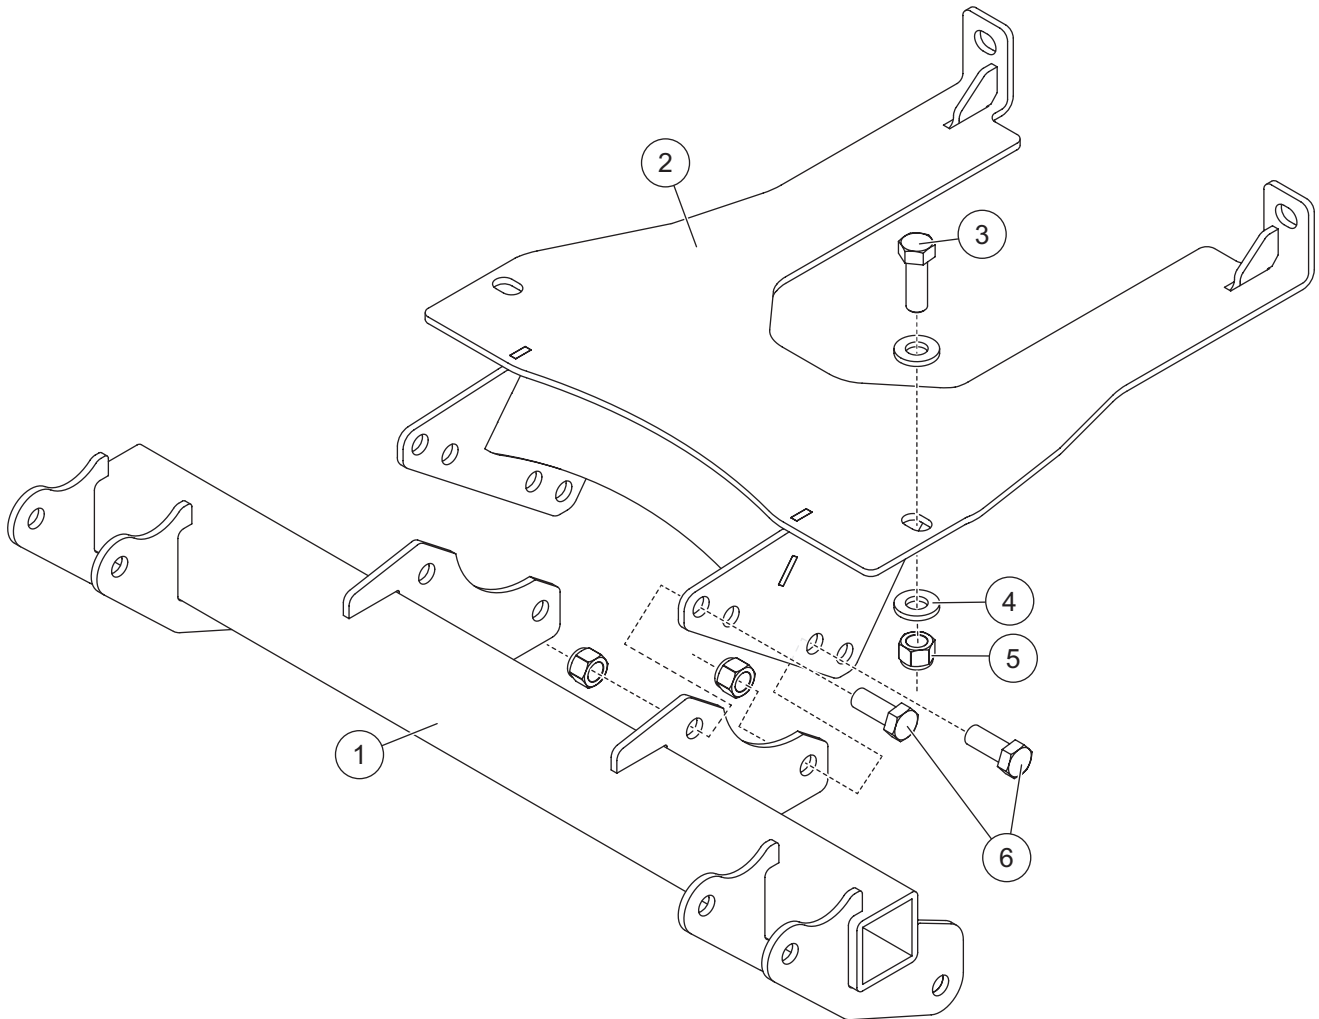

PARTS LIST

35172 Mount Kit							
Item	Part	Qty	Description	Item	Part	Qty	Description
1	41912	1	Mount	ns	52565	1	Vehicle Cable Assembly, Long
2	32748	1	Skid Plate Assembly	ns	48325	1	Plug Cover Kit
ns	90730	1	Fuse Kit, 200A	ns	32750	1	Bolt Bag
32750 Bolt Bag							
3		2	1/2-13 x 1-1/2 Hex Cap Screw G5	5		6	1/2-13 Hex Locknut GB
4		4	1/2 Hardened Flat Washer	6		4	1/2-13 x 1-1/4 Hex Cap Screw G5
ns = not shown				G = Grade			