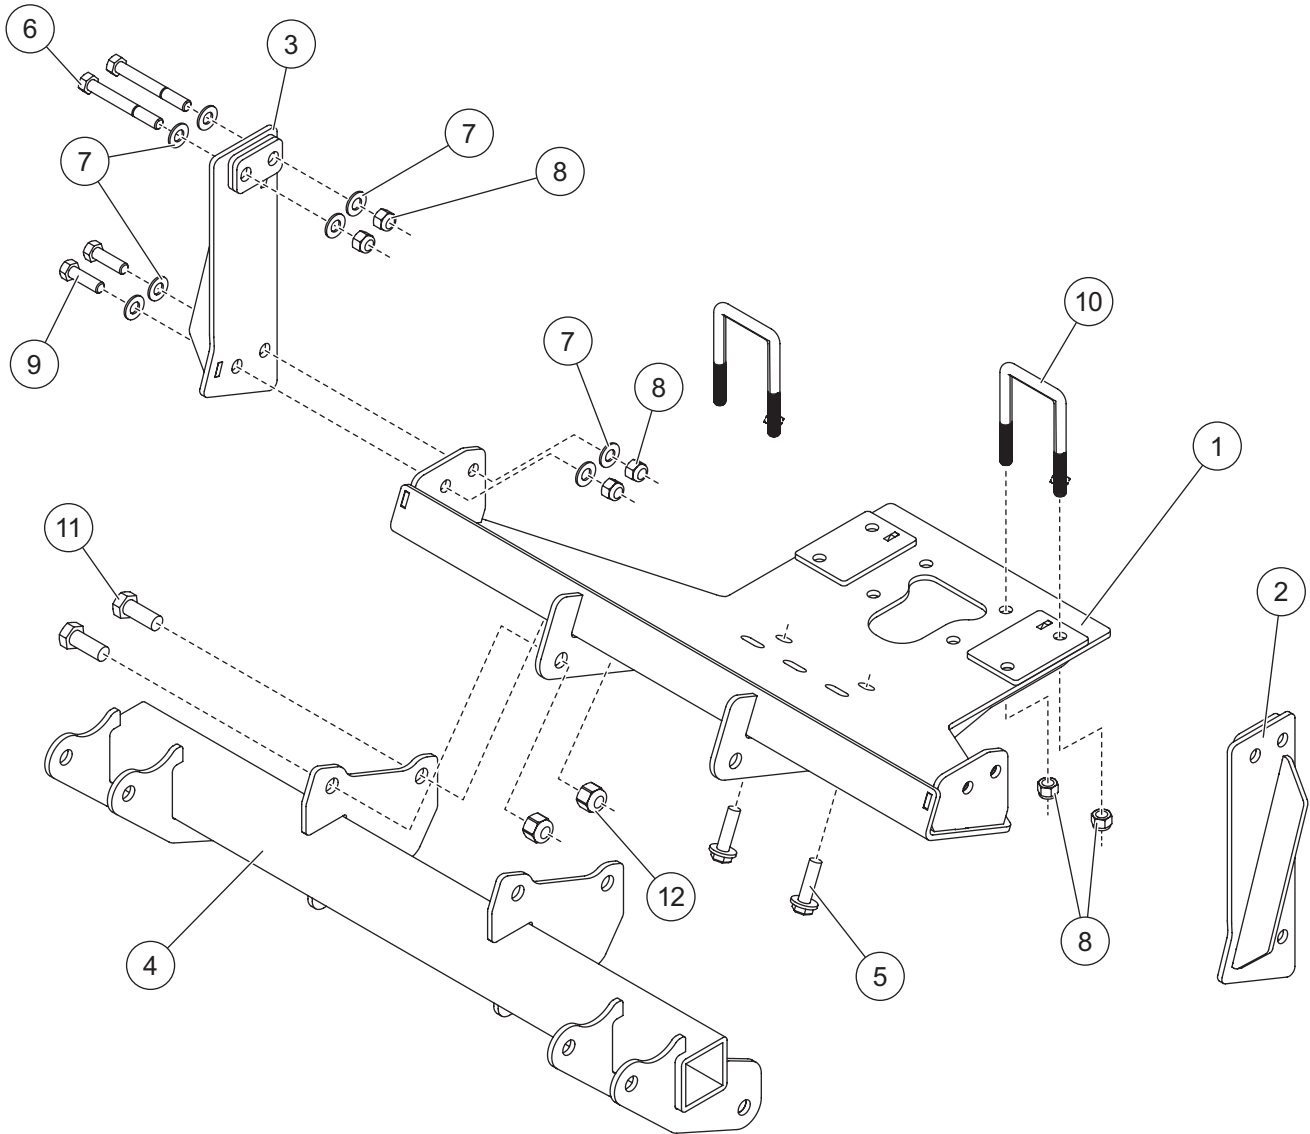

**PARTS LIST**

35171 Mount Kit							
Item	Part	Qty	Description	Item	Part	Qty	Description
1	83220	1	Skid Plate Assembly	ns	90730	1	Fuse Kit, 200A
2	85379	1	Brace, DS	ns	52565	1	Vehicle Cable Assembly, Long
3	85378	1	Brace, PS	ns	48325	1	Plug Cover Kit
4	85522	1	Mount	ns	83221	1	Bolt Bag
83221 Bolt Bag							
5		2	M10-1.5 x 35 Flanged Hex Cap Screw G10.9	9		4	3/8-16 x 1-1/4 Hex Cap Screw G5
6		4	3/8-16 x 3 Hex Cap Screw G5	10		2	3/8-16 x 2 x 3-1/2 Square U-Bolt
7		16	3/8 Flat Washer, Hardened	11		4	1/2-13 x 1-1/4 Hex Cap Screw G5
8		12	3/8-16 Hex Locknut GB	12		4	1/2-13 Hex Locknut GB
ns = not shown			M = Metric				G = Grade