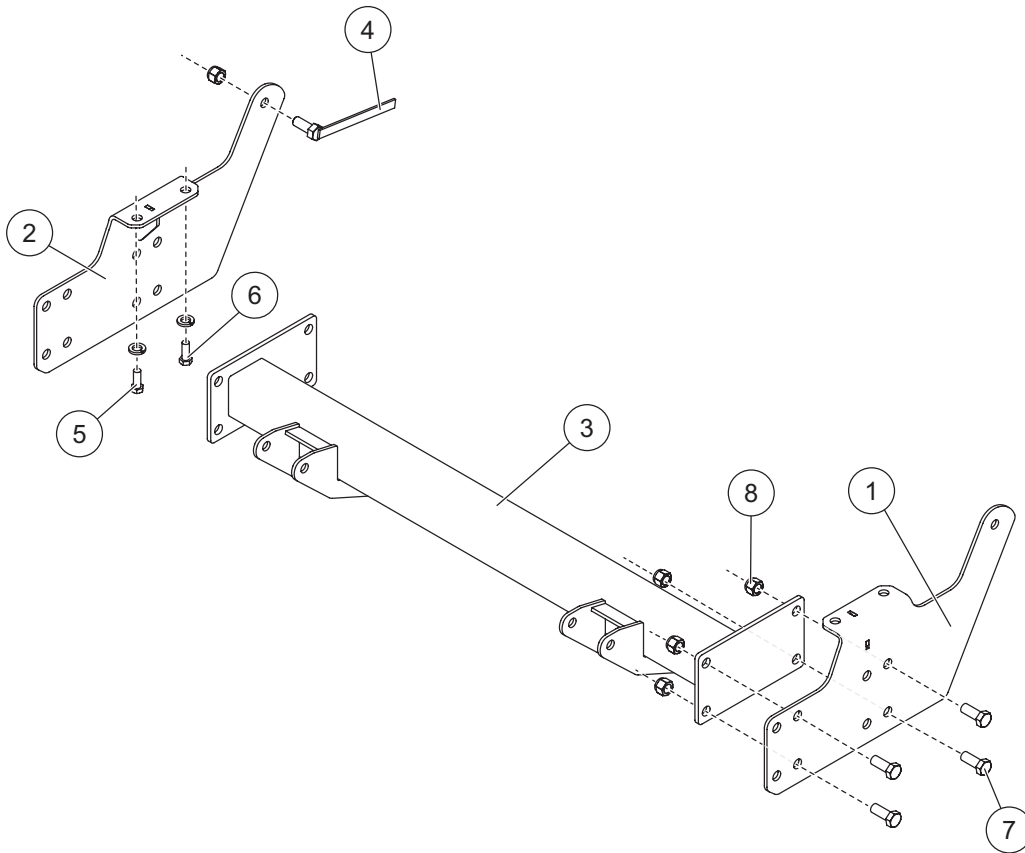

PARTS LIST

31313-1 Mount Kit							
Item	Part	Qty	Description	Item	Part	Qty	Description
1	85955	1	Mount Plate – DS	4	21316	2	1/2-13 x 1-1/4 Hex Cap Screw G5 with Handle
2	85956	1	Mount Plate – PS	ns	29313	1	Bolt Bag
3	29292	1	Pushbeam – Nissan	29313 Bolt Bag			
5		4	M12-1.25 x 40 Hex Cap Screw G10.9	7		8	1/2-13 x 1-1/4 Hex Cap Screw G5
6		4	1/2 Spring Lock Washer	8		10	1/2-13 Hex Locknut GB
			ns = not shown			M = Metric	G = Grade