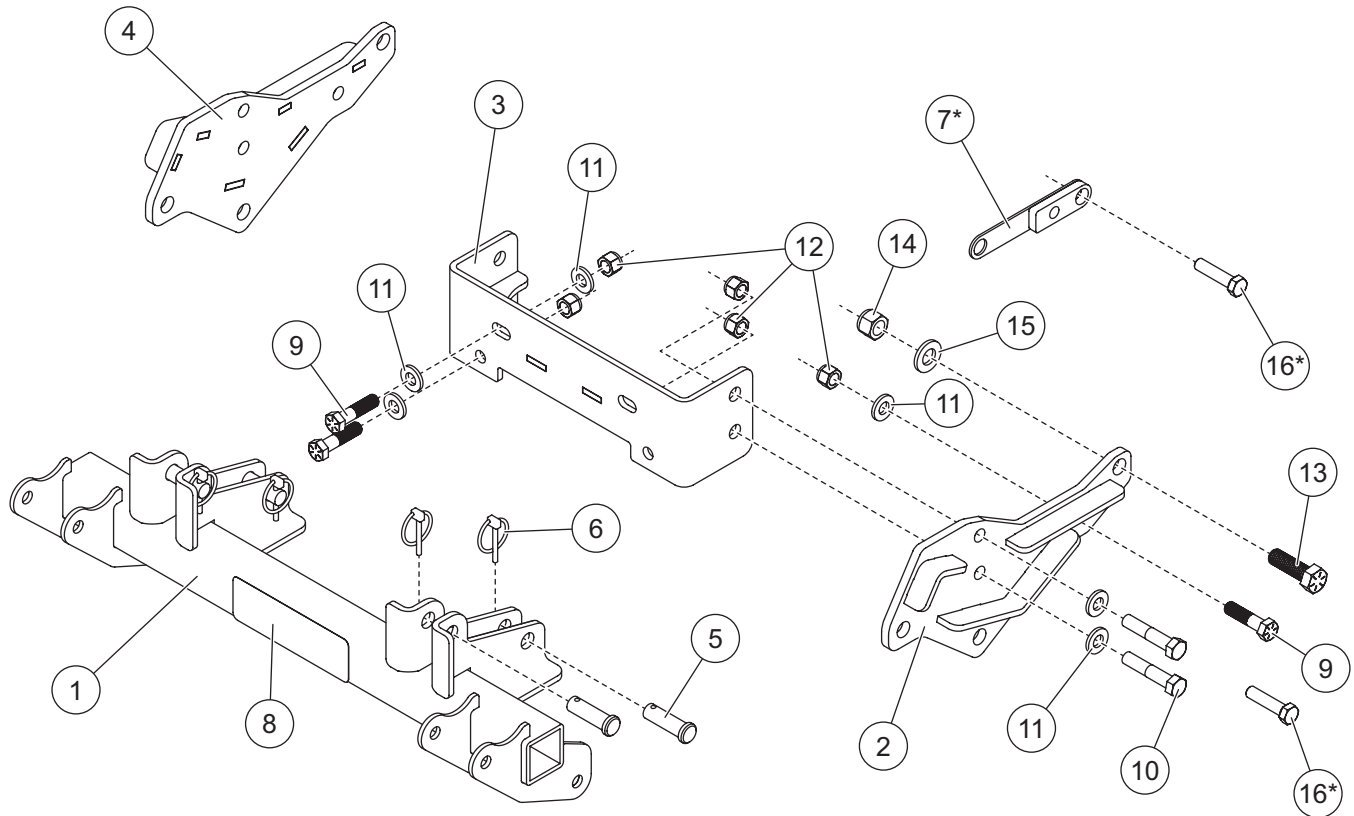

# Mount Kit

John Deere 1 Series Tractor 2015-\_\_ / John Deere 2025R 2024-\_\_ 35300-1

September 1, 2025  
Lit. No. 87120, Rev. 00

## PARTS LIST

\*Not used for all applications.

35300-1 Mount Kit							
Item	Part	Qty	Description	Item	Part	Qty	Description
1	78870	1	Mount	8	77506	1	Label - Caution, Tractor Mount
2	78871	1	Side Plate Assembly - Left Hand	ns	78875	1	Bolt Bag
3	78873	1	Frame Bracket Assembly	ns	52565	1	Vehicle Cable Assembly, Long
4	78872	1	Side Plate Assembly - Right Hand	ns	52596	1	Vehicle Control Harness, UTV
5	50601	4	5/8 x 2 Clevis Pin	ns	90730	1	Fuse Kit, 200A
6	93042	4	3/16 Linch Pin	ns	48325	1	Plug Cover
7*	87357	2	Spacer	ns		12	Cable Tie
78875 Bolt Bag							
9		6	1/2-13 x 2 Hex Cap Screw G8	14		2	5/8-11 Hex Locknut GB Topping
10		4	1/2-13 x 2-1/2 Hex Cap Screw G8	15		2	5/8 Hardened Flat Washer
11		12	1/2 Hardened Flat Washer	16*		4	M12-1.75 x 50 Hex Cap Screw G10.9
12		10	1/2-13 Hex Locknut GB Topping				
13		2	5/8-11 x 2 Hex Cap Screw G8				
			G = Grade			M = Metric	
						ns = not shown	