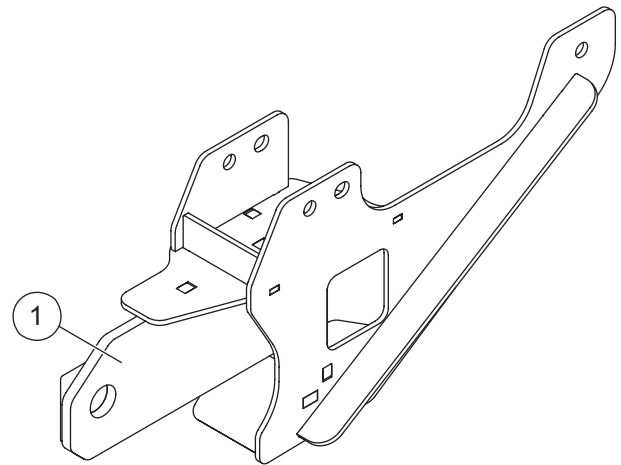

## PARTS LIST

### Service Parts Identification

Triangular Hole  
PN 87995 - PS Mount  
PN 87994 - DS Mount  
(not shown)

No Triangular Hole  
PN 83873 - PS Mount  
PN 83872 - DS Mount  
(not shown)

\* 2022 Mid-Year Refresh models contain the number zero (0) as the second numeral in the model number (refer to glove box or door frame for model number). For example, model K10973 is a 2022 Mid-Year Refresh model, whereas K18973 is a 2022 LTD model.