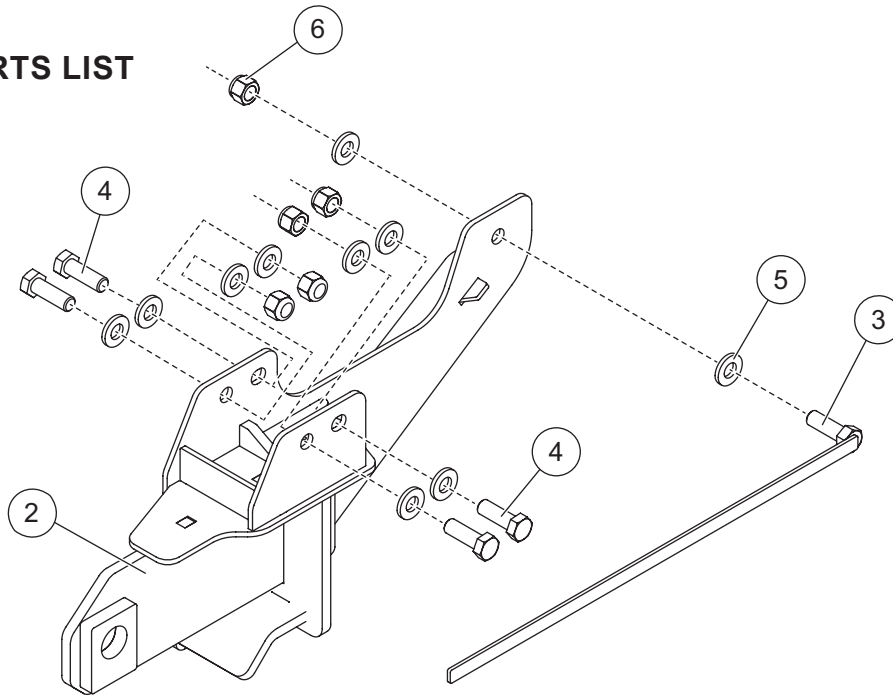

## PARTS LIST

### Service Parts Identification

Triangular Hole  
PN 87995 - PS Mount  
PN 87994 - DS Mount  
(not shown)

No Triangular Hole  
PN 83873 - PS Mount  
PN 83872 - DS Mount  
(not shown)

\* 2022 Mid-Year Refresh models contain the number zero (0) as the second numeral in the model number (refer to glove box or door frame for model number). For example, model K10973 is a 2022 Mid-Year Refresh model, whereas K18973 is a 2022 LTD model.