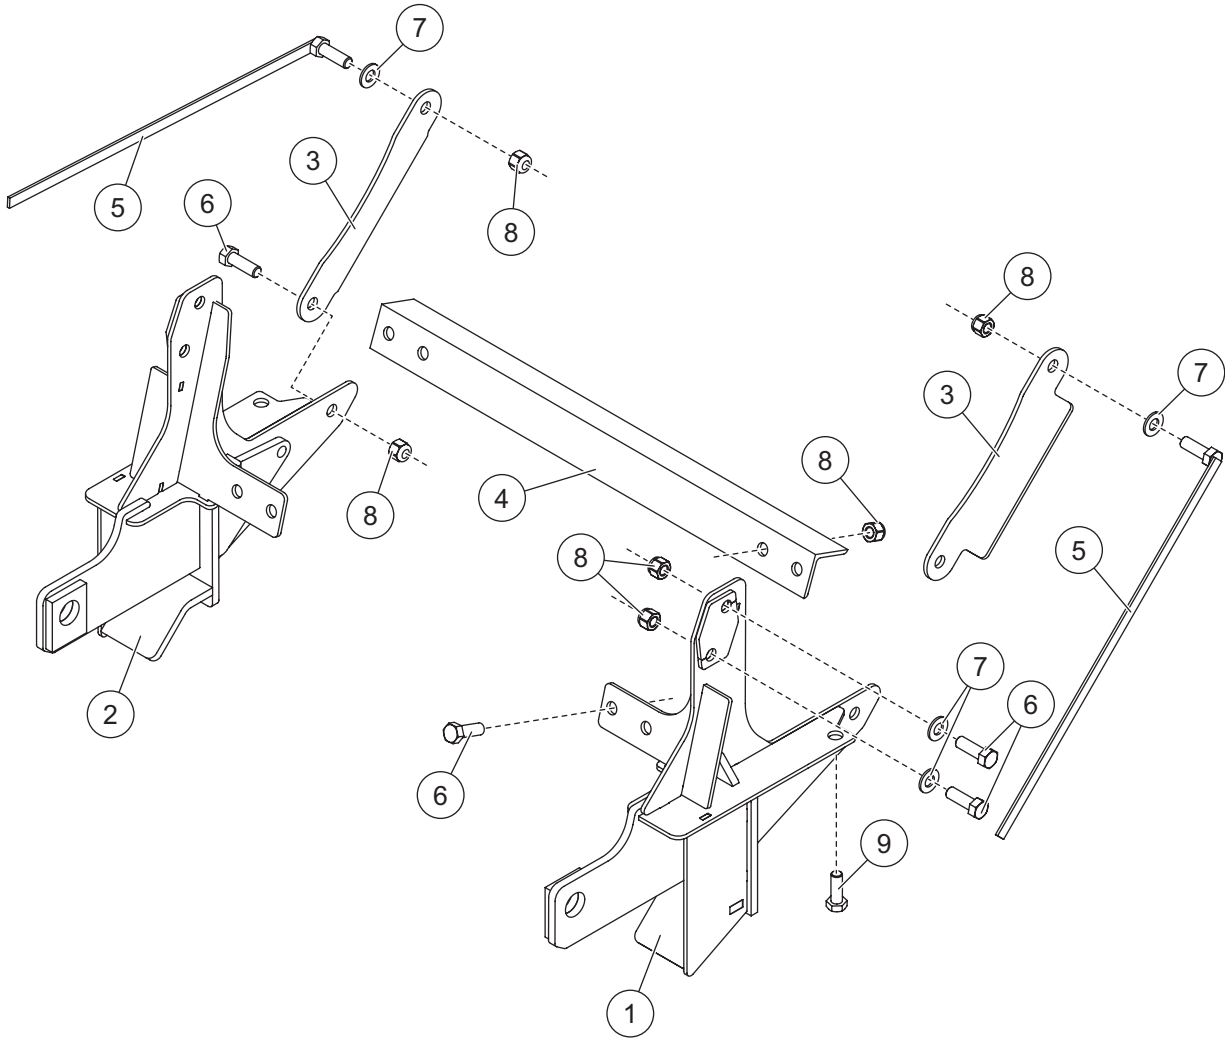

Mount Kit

**Ram 1500 2009–18 / Ram 1500 Classic 2019–24 / Ram 1500 Rebel 2016–18 /
 Ram 1500 Rebel Classic 2019–24 / Ram Classic Warlock 2019–24**

7189

April 15, 2026
 Lit. No. 40962, Rev. 04

PARTS LIST

7189 Mount Kit						
Item	Part	Qty	Description	Item	Part	Qty Description
1	40956	1	Mount, DS	5	22314	2 1/2-13 x 1-1/2 Hex Cap Screw G5 w/Handle
2	40957	1	Mount, PS	ns	40958	1 Hardware Kit
3	40945	2	Thrust Arm			
4	67696	1	Cross Bar			
40958 Hardware Kit						
6		10	1/2-13 x 1-1/2 Hex Cap Screw G5	9		2 M12 x 1.50 x 35 Hex Cap Screw G10.9
7		6	1/2 Hardened Flat Washer	ns		4 Cable Tie, Long
8		12	1/2-13 Hex Locknut GB			
ns = not shown			M = Metric	G = Grade		