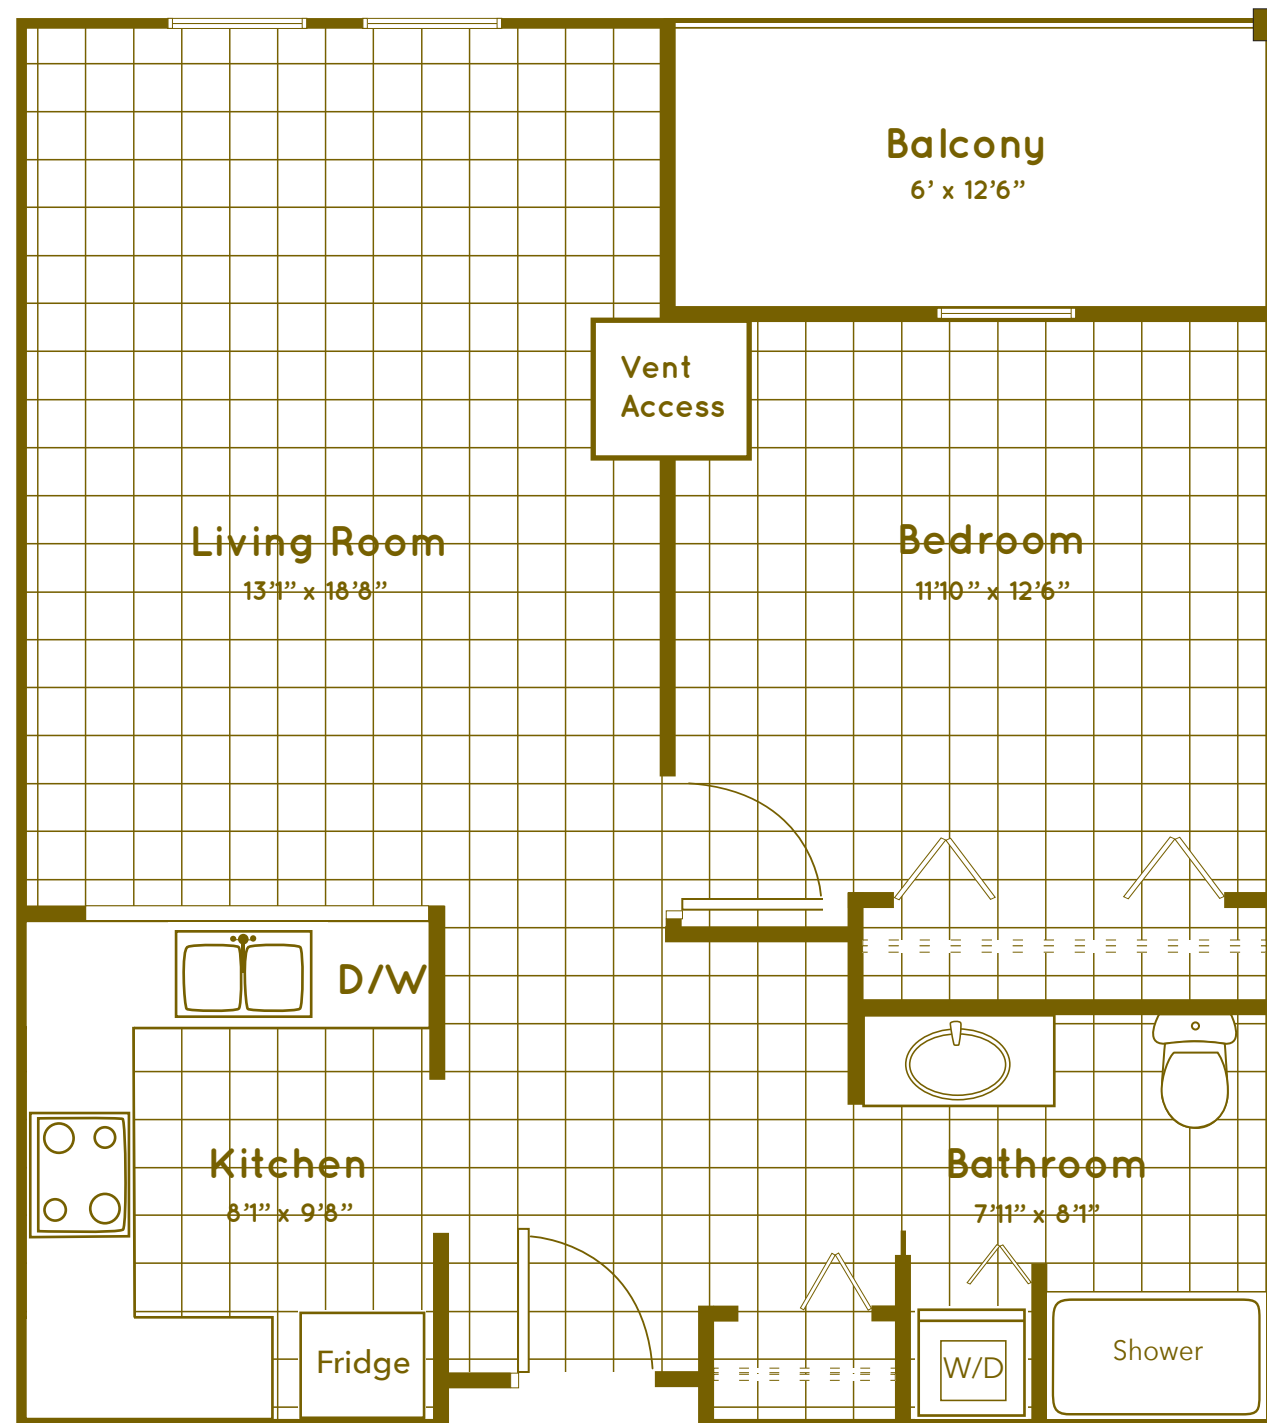

Aspen Pointe One Bedroom Traditional

This apartment home is number:

Approximately 660 sq ft
Scale: 1/4" = 1'

 **BOZEMAN HEALTH**
HILLCREST SENIOR LIVING

Marketing and Information Office
406-414-2008
www.HillcrestLivingBozeman.org

Aspen Pointe One Bedroom Traditional Reverse

This apartment home is number:

Approximately 660 sq ft
Scale: 1/4" = 1'

 **BOZEMAN HEALTH**
HILLCREST SENIOR LIVING

Marketing and Information Office
406-414-2008
www.HillcrestLivingBozeman.org