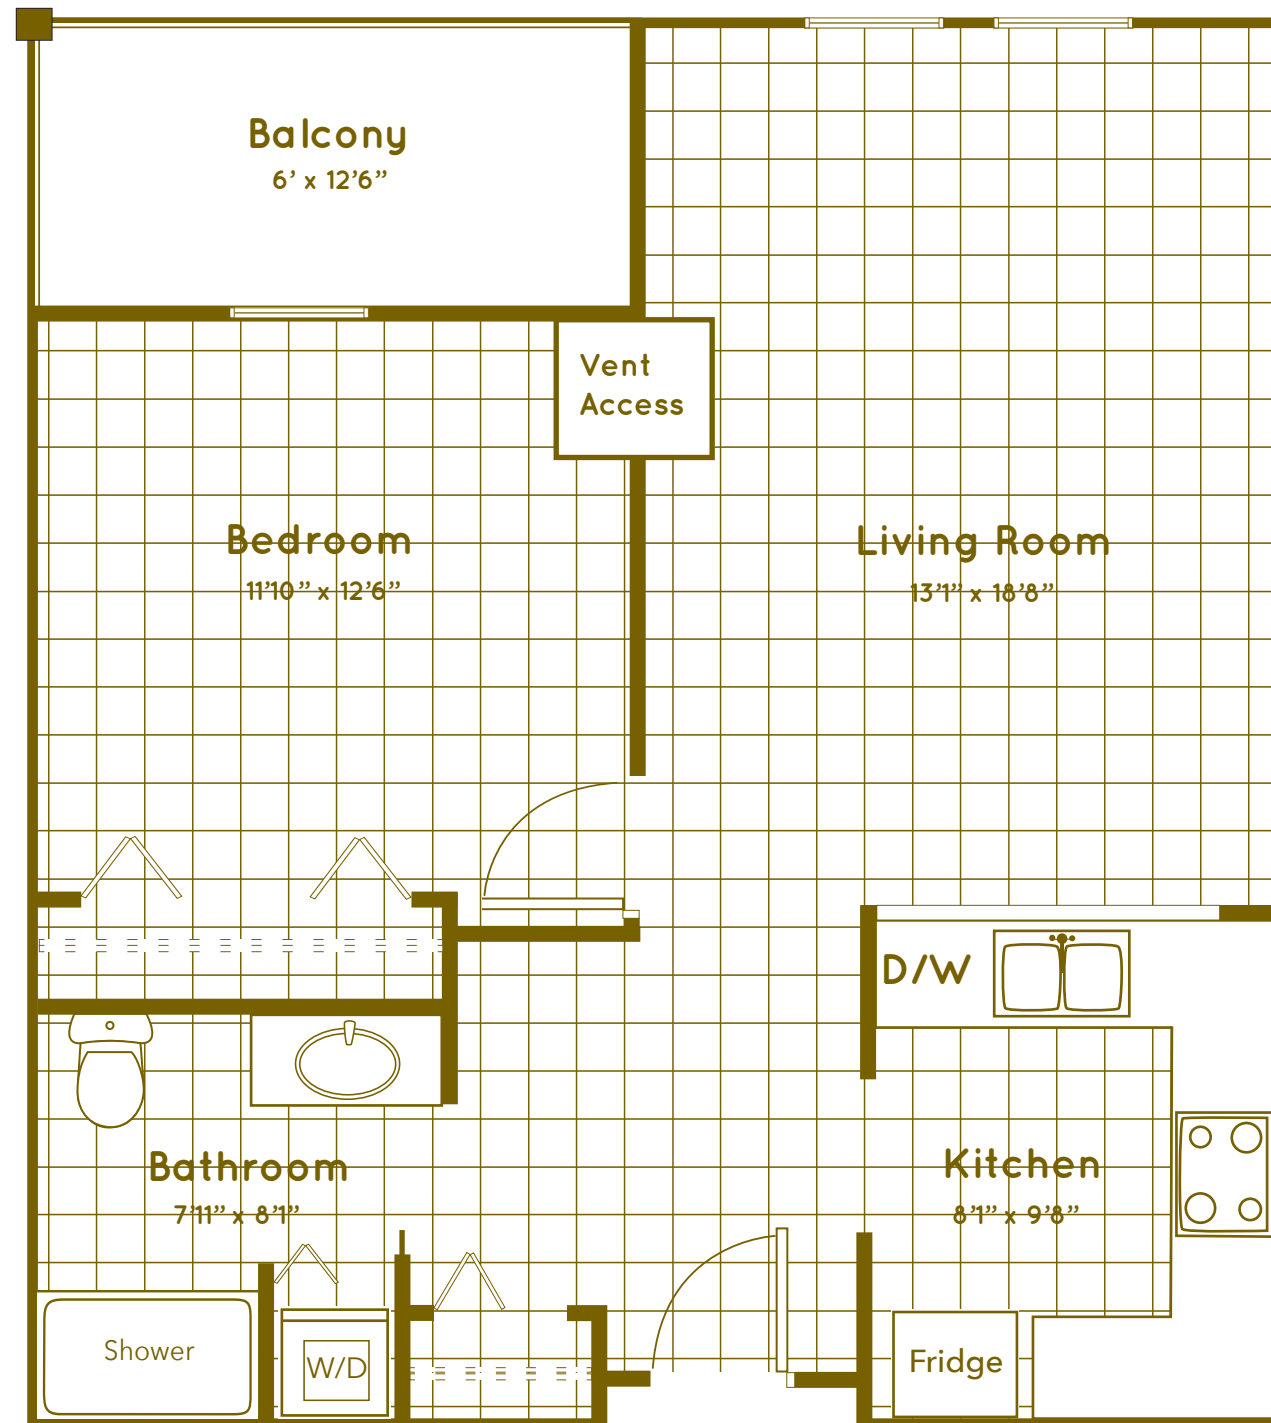

Aspen Pointe One Bedroom Traditional

This apartment home is number:

Approximately 660 sq ft
Scale: 1/4" = 1'

 **BOZEMAN HEALTH**
HILLCREST SENIOR LIVING

Marketing and Information Office
406-414-2008
www.HillcrestLivingBozeman.org

Aspen Pointe One Bedroom Traditional Reverse

This apartment home is number:

Approximately 660 sq ft
Scale: 1/4" = 1'

 **BOZEMAN HEALTH**
HILLCREST SENIOR LIVING

Marketing and Information Office
406-414-2008
www.HillcrestLivingBozeman.org