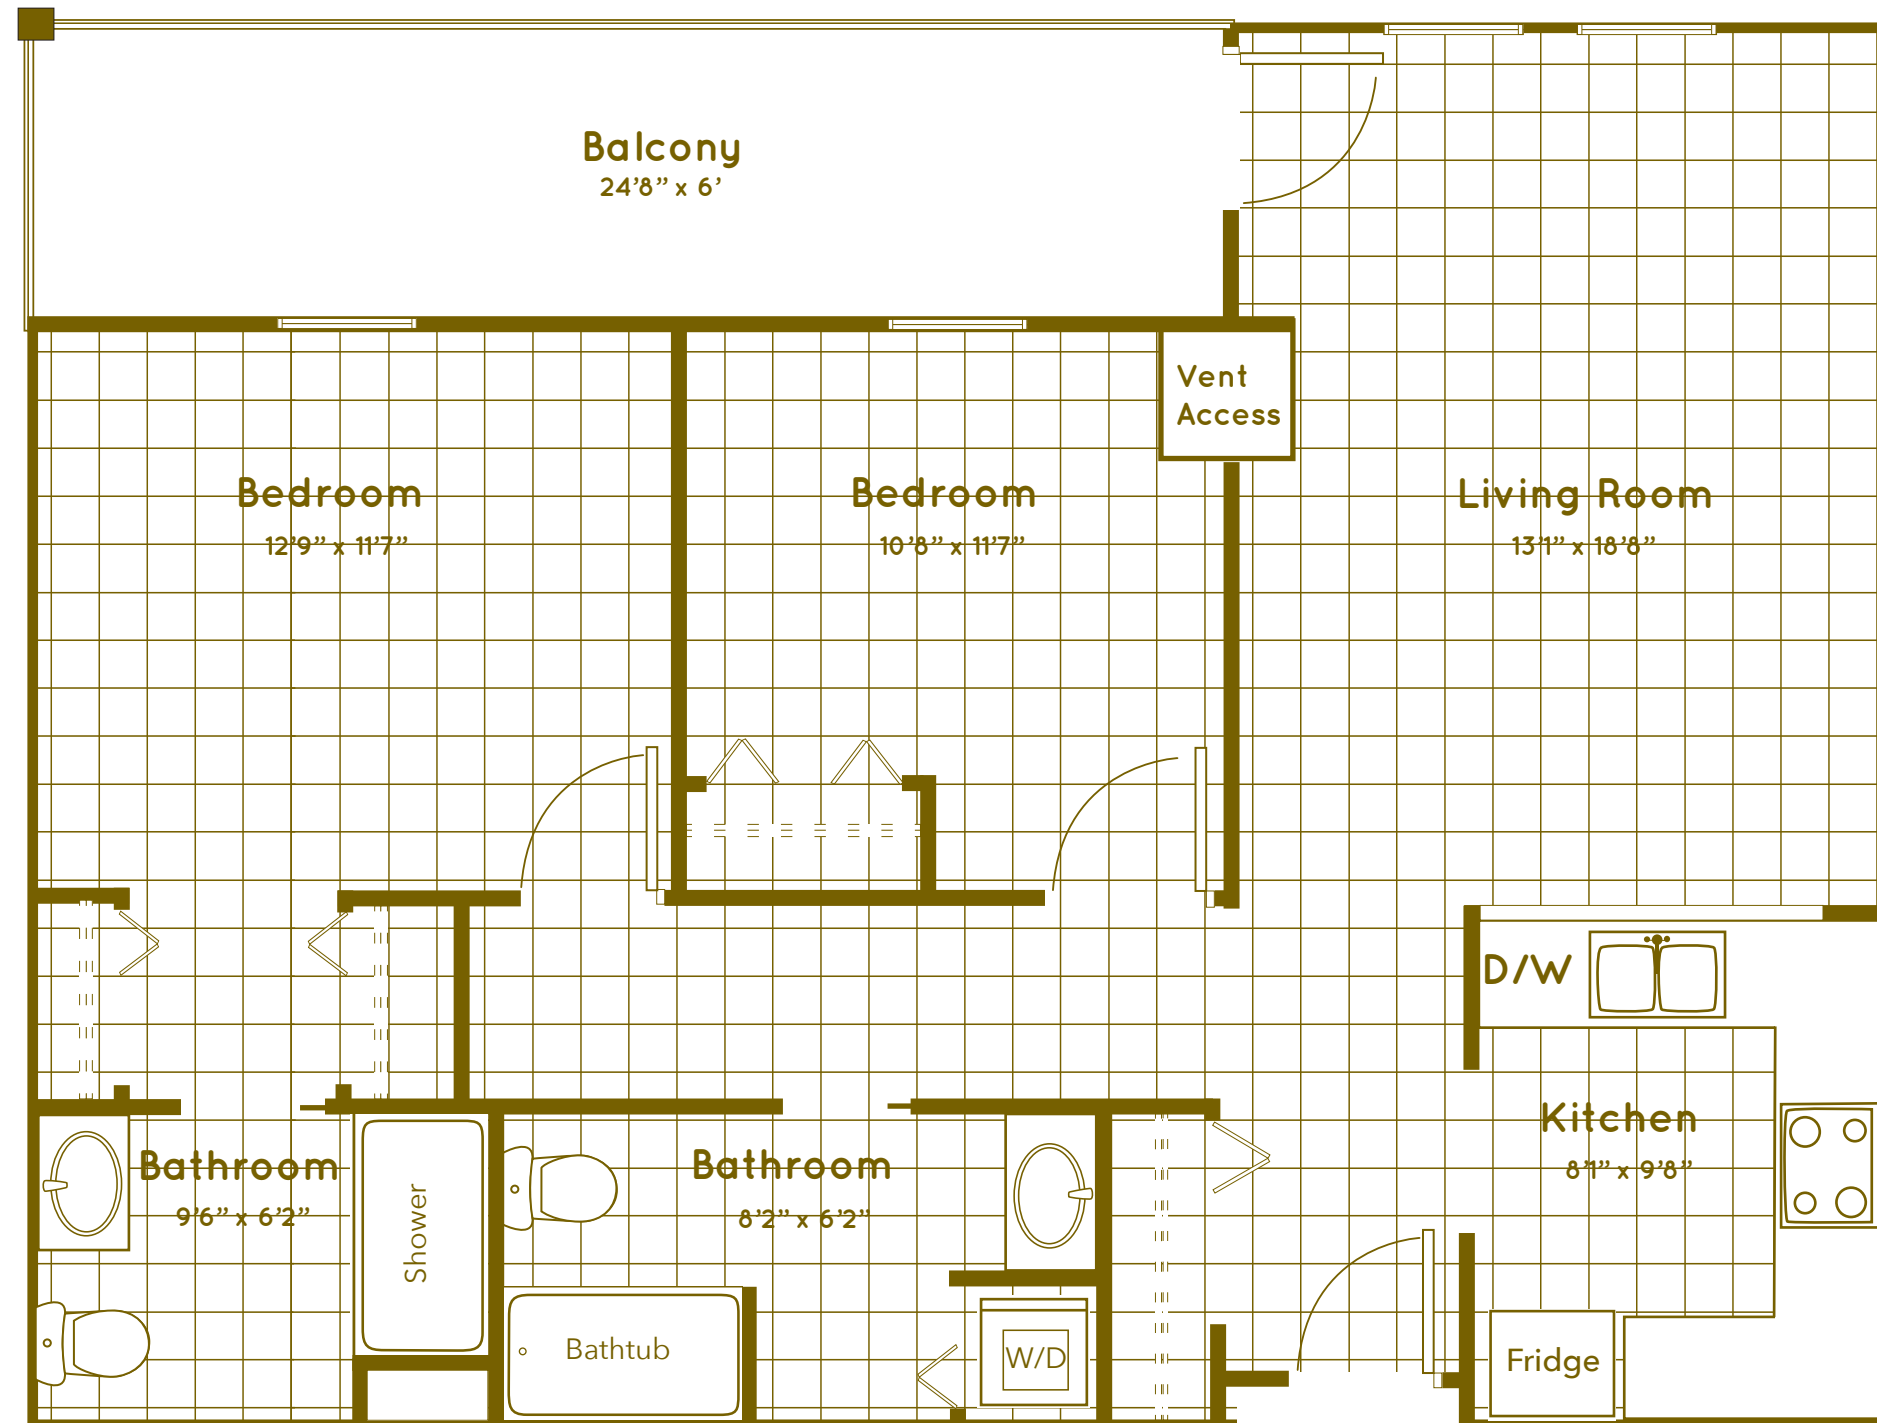

Aspen Pointe Two Bedroom Traditional

This apartment home is number:

Approximately 934 sq ft
Scale: 1/4" = 1'

 **BOZEMAN HEALTH**
HILLCREST SENIOR LIVING

Marketing and Information Office
406-414-2008
www.HillcrestLivingBozeman.org

Aspen Pointe Two Bedroom Traditional Reverse

This apartment home is number:

Approximately 934 sq ft
Scale: 1/4" = 1'

 **BOZEMAN HEALTH**
HILLCREST SENIOR LIVING

Marketing and Information Office
406-414-2008
www.HillcrestLivingBozeman.org