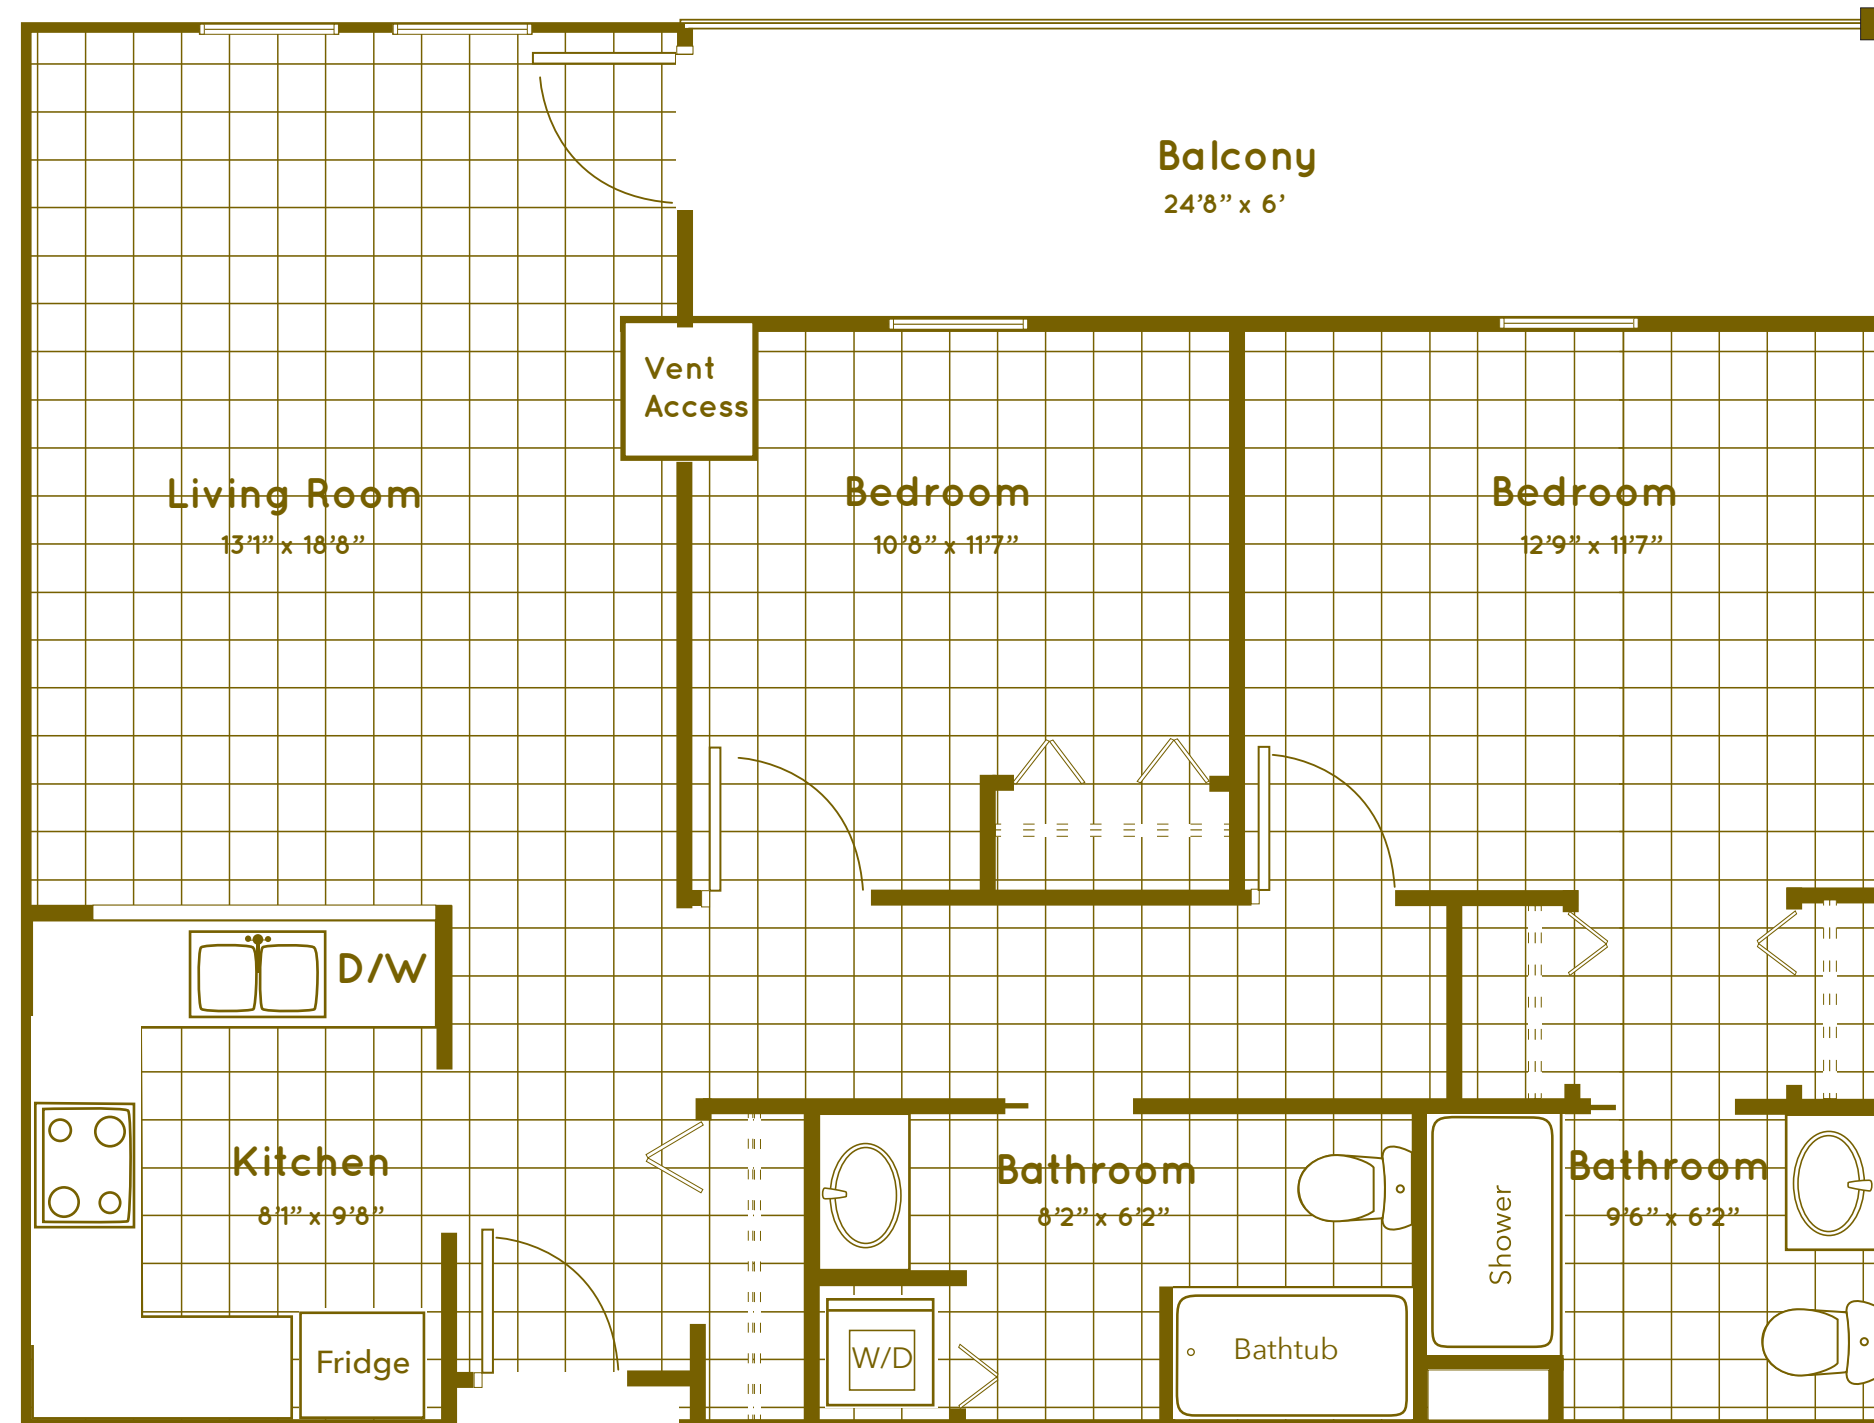

Aspen Pointe Two Bedroom Traditional

This apartment home is number:

Approximately 934 sq ft
Scale: 1/4" = 1'

 **BOZEMAN HEALTH**
HILLCREST SENIOR LIVING

Marketing and Information Office
406-414-2008
www.HillcrestLivingBozeman.org

Aspen Pointe Two Bedroom Traditional Reverse

This apartment home is number:

Approximately 934 sq ft
Scale: 1/4" = 1'

 **BOZEMAN HEALTH**
HILLCREST SENIOR LIVING

Marketing and Information Office
406-414-2008
www.HillcrestLivingBozeman.org