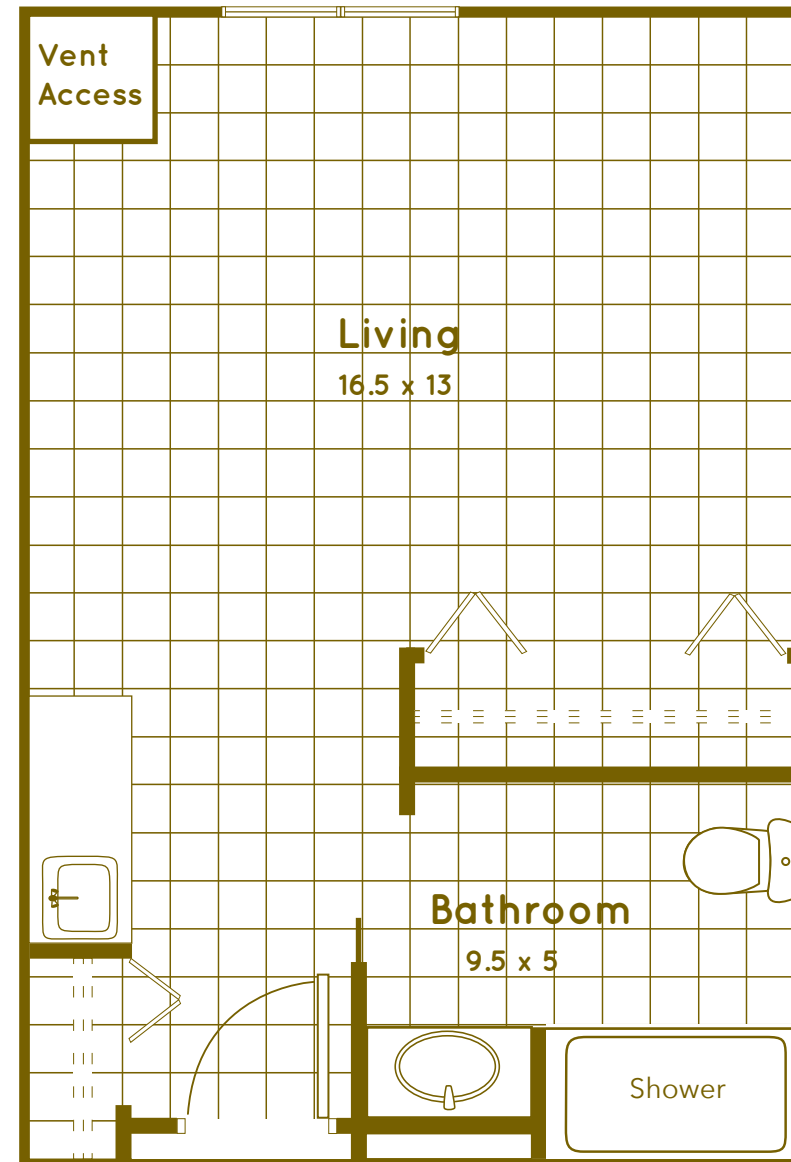

Birchwood Traditional Studio A

This apartment home is number:

Approximately 390 sq ft
Scale: 1/4" = 1'

 **BOZEMAN HEALTH**
HILLCREST SENIOR LIVING

Marketing and Information Office
406-414-2008
www.HillcrestLivingBozeman.org