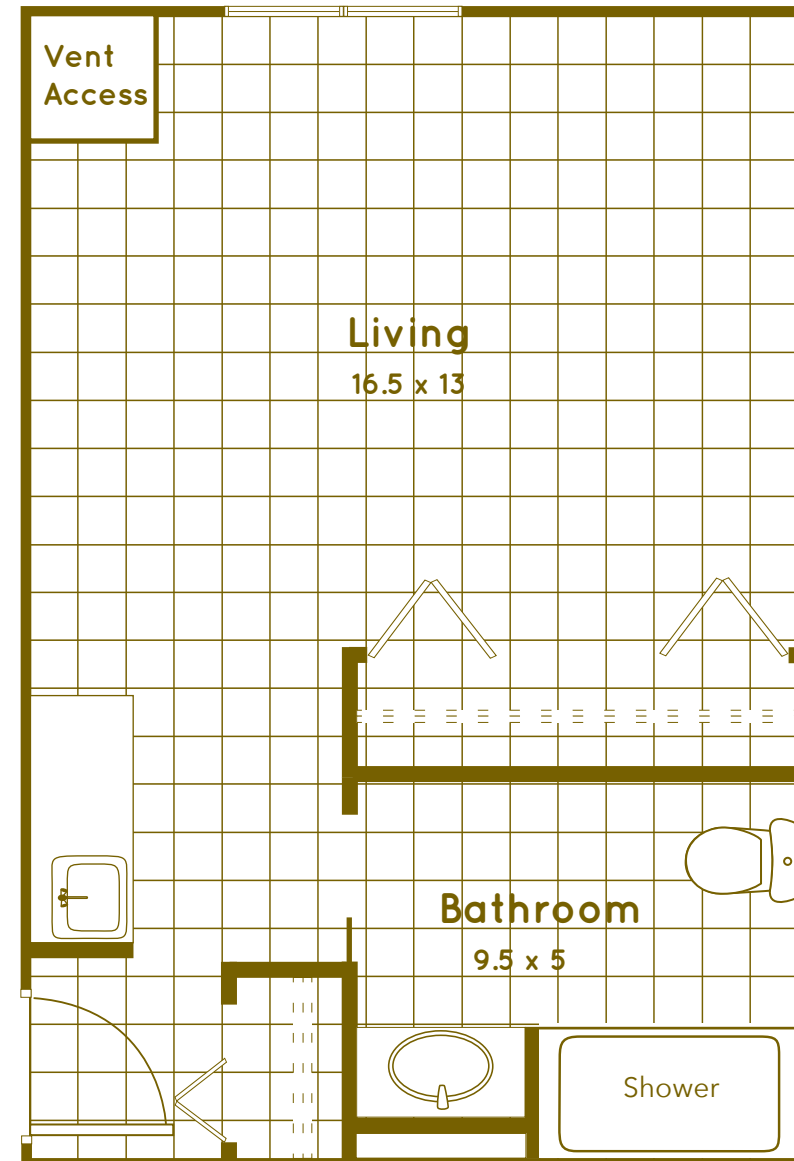

Birchwood Traditional Studio B

This apartment home is number:

Approximately 396 sq ft
Scale: 1/4" = 1'

 **BOZEMAN HEALTH**
HILLCREST SENIOR LIVING

Marketing and Information Office
406-414-2008
www.HillcrestLivingBozeman.org