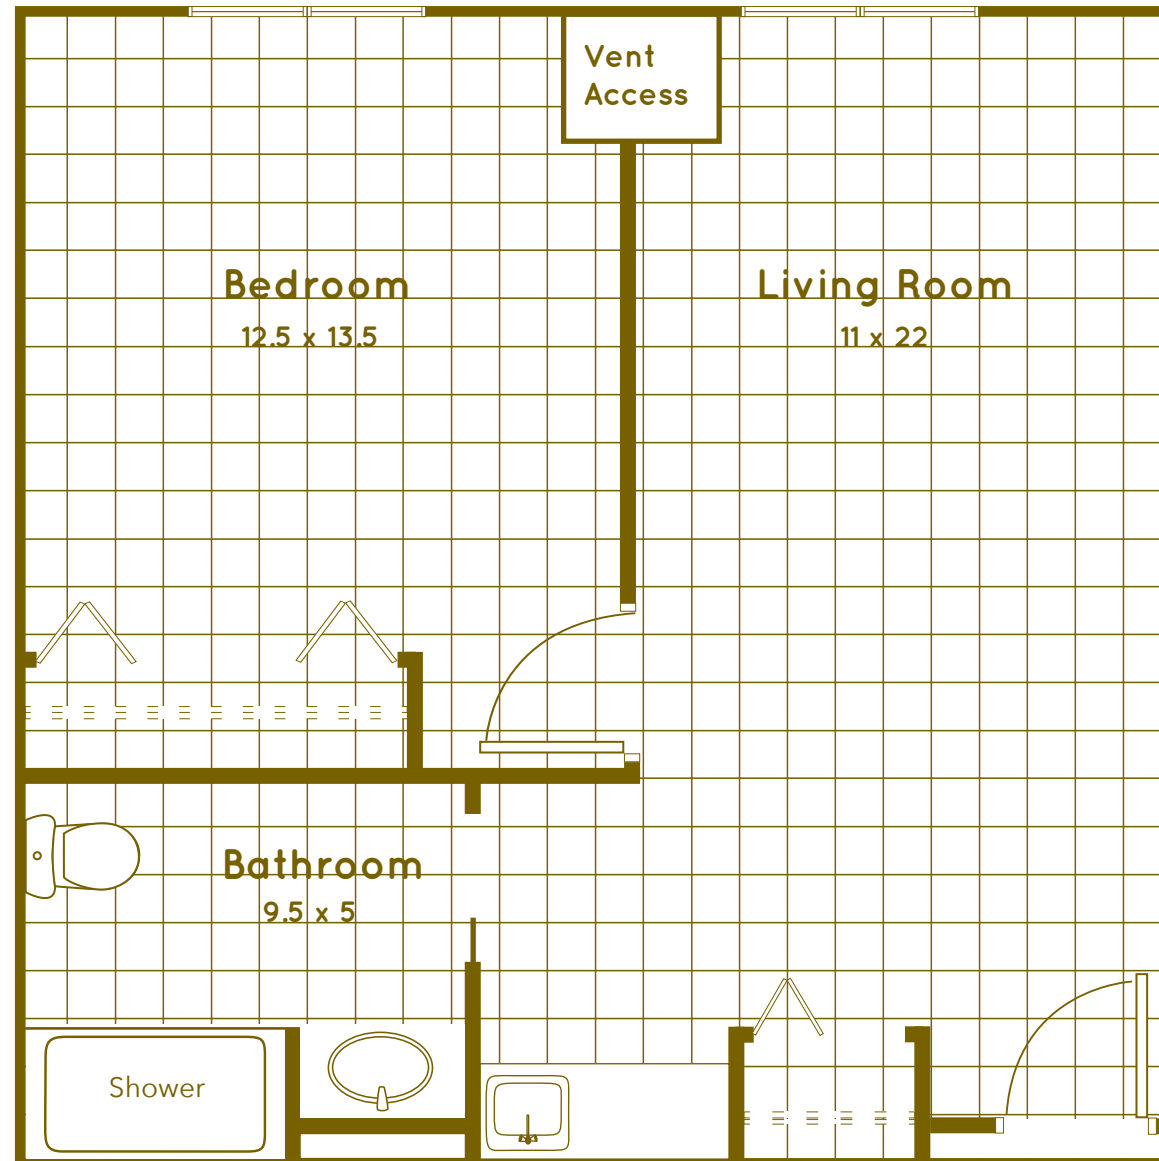

Birchwood Classic

This apartment home is number:

C-221

Approximately 568 sq ft

Scale: 1/4" = 1'

 **BOZEMAN HEALTH**
HILLCREST SENIOR LIVING

Marketing and Information Office

406-414-2008