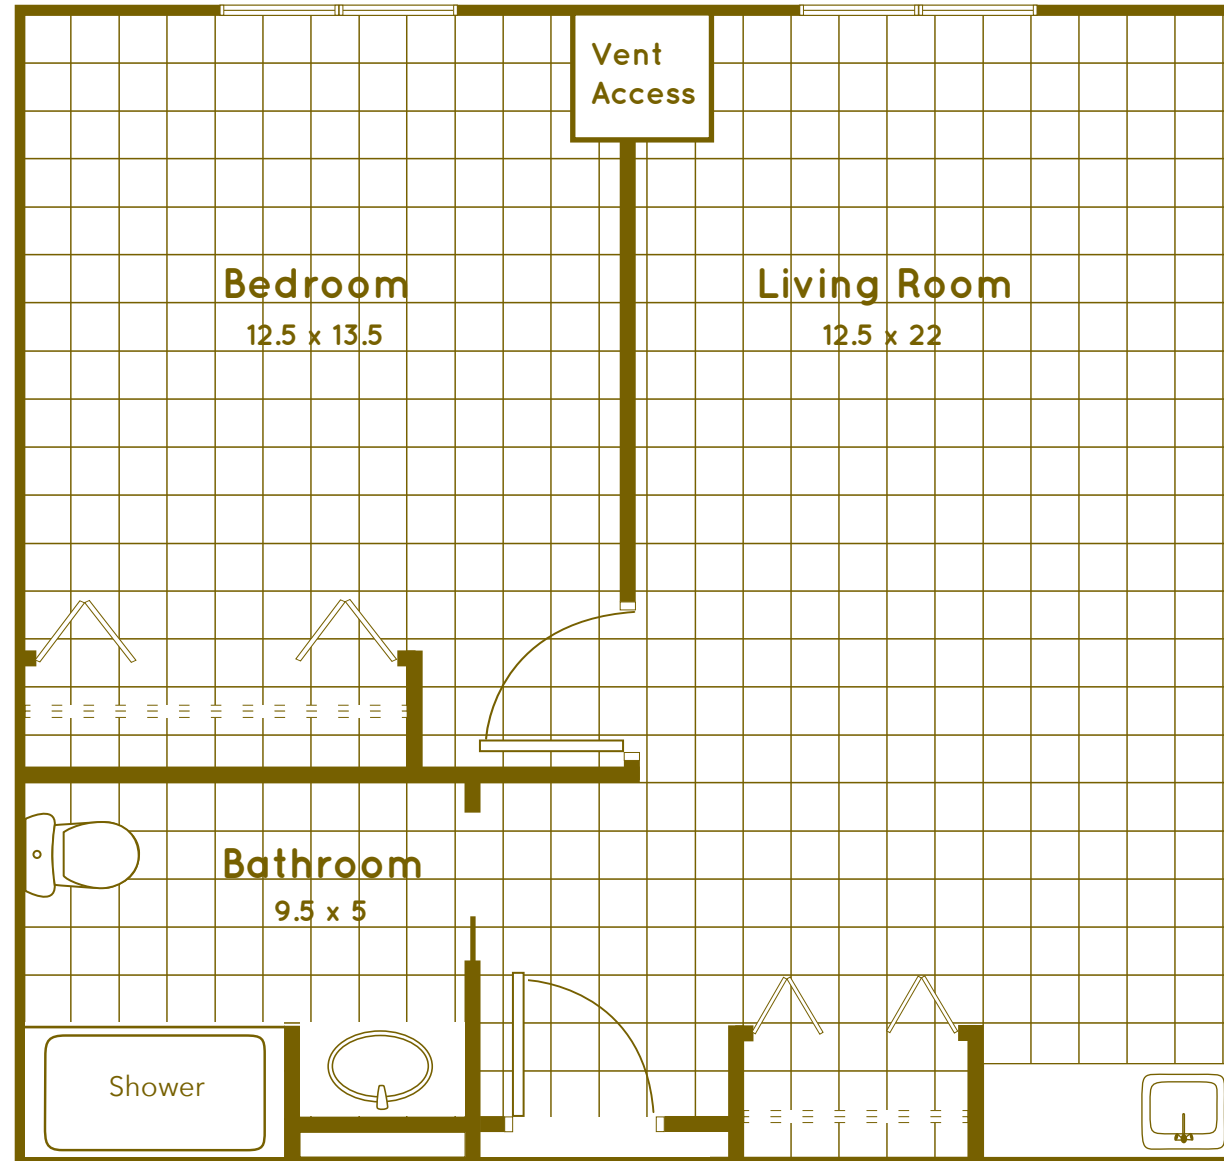

Birchwood Deluxe

This apartment home is number:

Approximately 594 sq ft
Scale: 1/4" = 1'

 **BOZEMAN HEALTH**
HILLCREST SENIOR LIVING

Marketing and Information Office
406-414-2008
www.HillcrestLivingBozeman.org

Birchwood Deluxe Reverse

This apartment home is number:

Approximately 594 sq ft
Scale: 1/4" = 1'

 **BOZEMAN HEALTH**
HILLCREST SENIOR LIVING

Marketing and Information Office
406-414-2008
www.HillcrestLivingBozeman.org