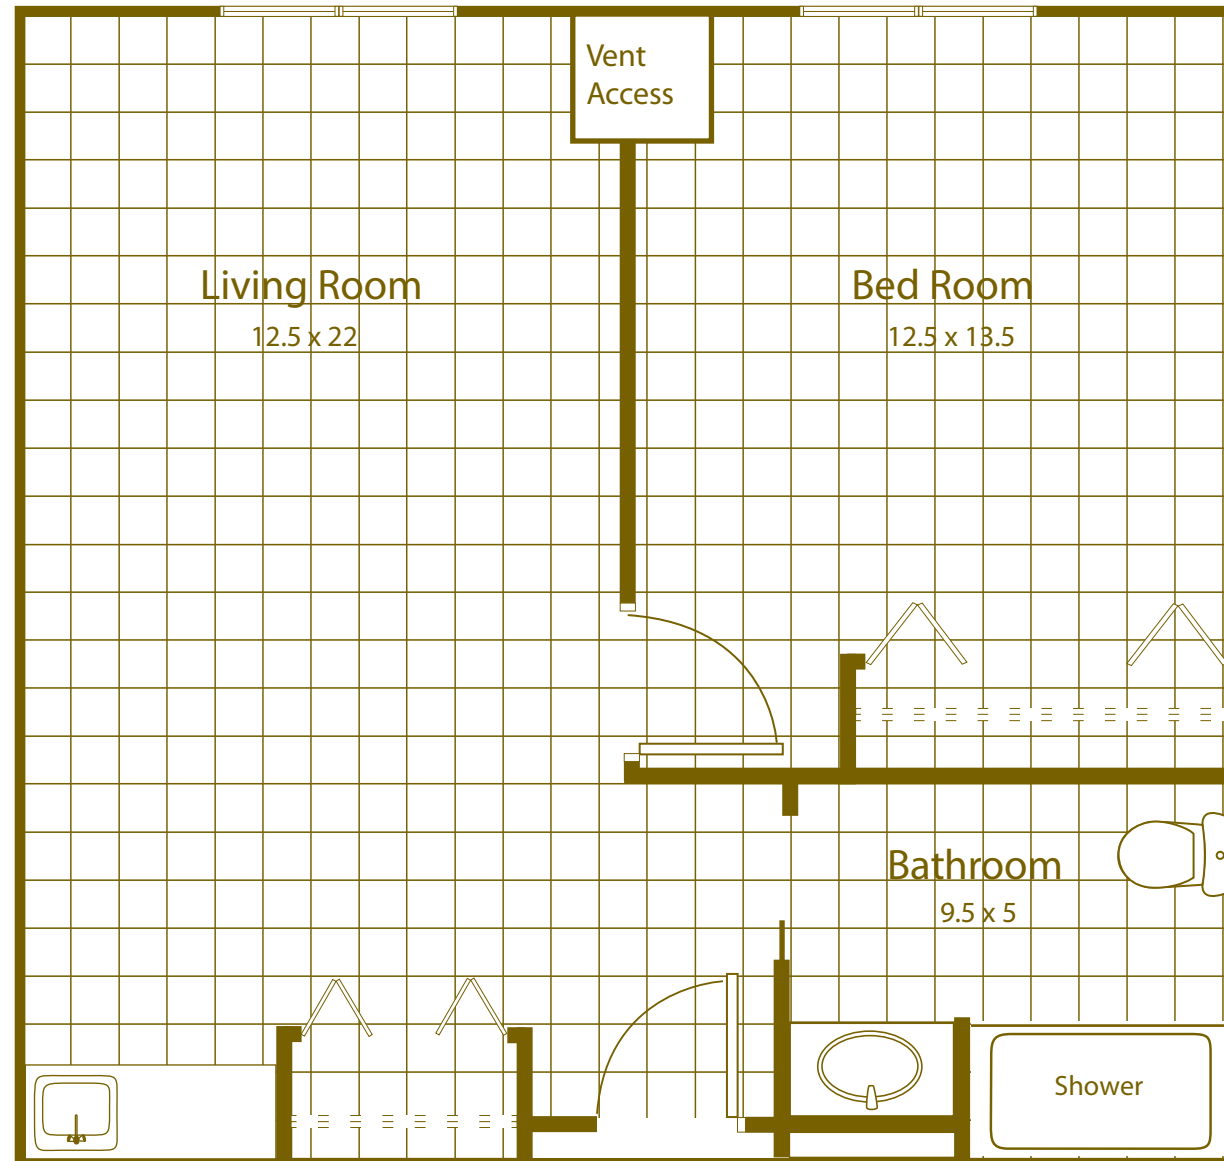

Birchwood Deluxe

This apartment home is number:

Approximately 594 sq ft
Scale: 1/4" = 1'

 **BOZEMAN HEALTH**
HILLCREST SENIOR LIVING

Marketing and Information Office
406-414-2008
www.HillcrestLivingBozeman.org

Birchwood Deluxe Reverse

This apartment home is number:

Approximately 594 sq ft
Scale: 1/4" = 1'

 **BOZEMAN HEALTH**
HILLCREST SENIOR LIVING

Marketing and Information Office
406-414-2008
www.HillcrestLivingBozeman.org