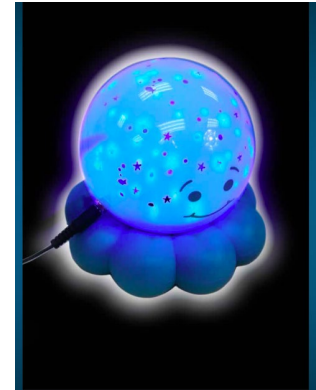

# 3. Switch Toys & Accessories Cont.

Ball Popper

<https://enablingdevices.com/product/busy-ball-popper/>

\$128

Paint Spinner

<https://adaptabilities.net/collections/featured/products/switch-adapted-spin-art-assistive-technology-toy-for-special-education-occupational-physical-and-speech-therapy>

\$45

Tornado Lamp

<https://enablingdevices.com/product/tornado-lamp/> \$56

Octo Light

<https://enablingdevices.com/product/twinkles-to-go-octo/> \$59