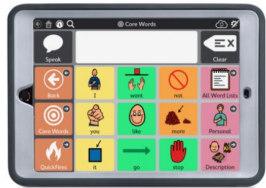

Speech Generating Communication Devices

Home / Communication / Speech Case Bundle 10.2

Q

Speech Case Bundle 10.2

$2625.00 - $3725.00

Select Software

Choose an option

1

Add to cart

Add to Quote

SKU: SC 10.2* 64 Category: Communication