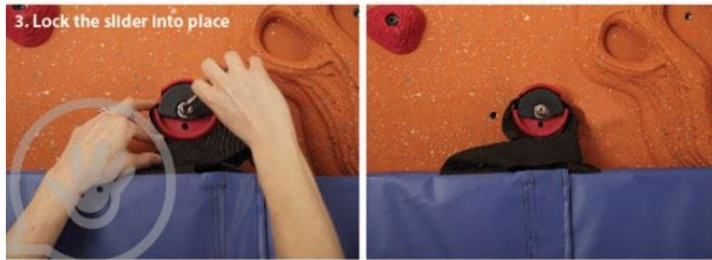

Landing Mat for Rock Wall

Item # MW6736

Cordless Mat Locking System

$799.99

★★★★★ (0) [Be the first to review this product](#)

[1 Answered Questions](#)

Starting at $73/mo with [affirm](#). [Prequalify now](#)

Size:

3" Mats 6'x4' $799.99 ▼

Quantity:

- 1 + [In stock](#)

[Quote this Product](#)

*Shipping Charges Apply

Satisfaction guaranteed and easy returns

Eligible for Savings Rewards - [Learn More](#)

[Why We Love It](#)

Double Duty Safety Mats