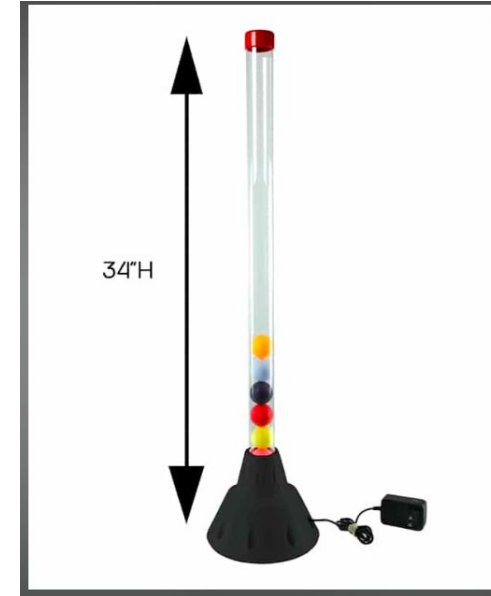

\$45

Tornado Lamp

<https://enablingdevices.com/product/tornado-lamp/> \$56

Octo Light

<https://enablingdevices.com/product/twinkles-to-go-octo/> \$59

# 3. Switch Toys & Accessories Cont.

3 switch toy bundle

<https://enablingdevices.com/product/atl-special-offer/> \$156

Switch activated ball (works on eye gaze)

<https://enablingdevices.com/product/tube-tracker/>  
\$175