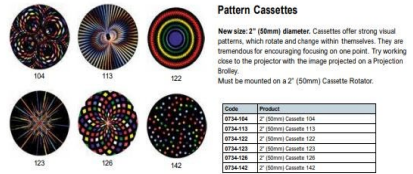

Pattern Cassettes

Opti Projectors and Visual Effects

Projection Pattern Wheels 6" (15cm)