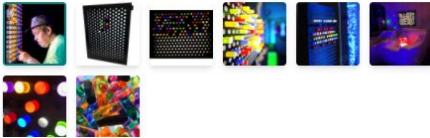

3. Rod Wall Panel (Lite Brite Wall)

Rod Wall Panel - Free Shipping

OUR REF #: 9RDWL ★★★★★ 1 REVIEW

$1,799.00

QUANTITY:

- +

+ ADD TO CART

[ADD TO WISHLIST](#)

This tactile wall incorporates visual and vestibular play. Made up of colorful rod sticks for pushing & poking through holes, developing fine motor skills and coordination. Create mesmerizing patterns and shapes while using the wall as a sensory output tool. TFH recommends the Rod Wall for vulnerable users who may have special needs, attention deficit or sensory processing difficulties. Ideal for sensory rooms or spaces.

A very rewarding and interactive panel. The large scale pegs challenge fine and gross motor skills to slot them into the predrilled holes. Your creativity can flourish as you design and redesign images with the included 144 rods (16 each of red, green, purple, yellow, orange, blue & clear; 32 black).

Our LED lights are now dimmable to accommodate light sensitivities.

The rods fluoresce under UV (black) light and cast a completely different visual image. Cool off the rods in a fridge and roll the pegs between your palms, or along your body (do they change color?)

Can be hung on a wall (brass clips included for installation) or used on a tabletop with some friends.

Adult supervision recommended for all TFH Products.

[Click here for instructions.](#)

Colorful Rod Wall | Tactile Sensory Equipment | TFH USA ([specialneedstoys.com](https://www.specialneedstoys.com))