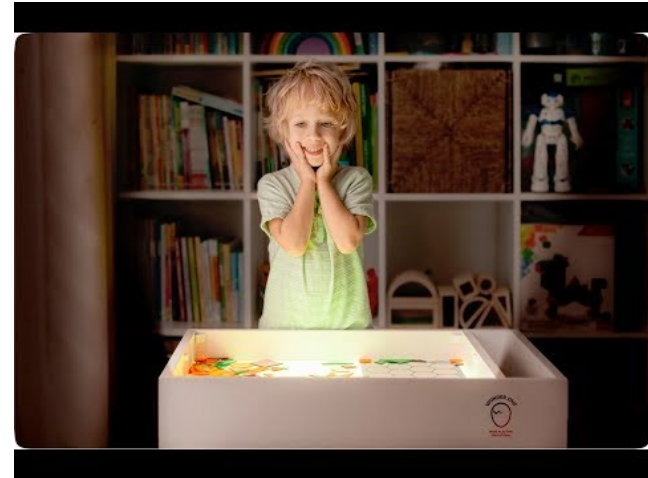

<https://youtu.be/GDsgZdlaxXo>