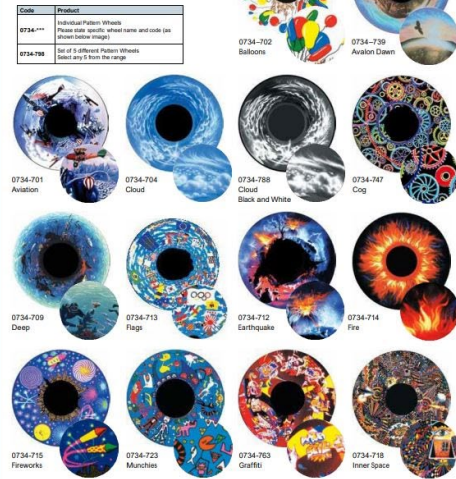

5. Opti Projectors and Visual Effects Cont.

Opti Projectors and Visual Effects

Code	Product
0734-812	Flock of Birds
0734-813	Flying Pigs
0734-815	Candles
0734-817	Love Hearts

Max Effect Pattern Wheels

Code	Product
0734-967	Meadow
0734-968	Farming
0734-969	Woodland
0734-970	African Safari

Code	Product
0734-971	Forest
0734-972	Day and Night Sky
0734-973	Aquarium
0734-974	Coral Reef

Mike Ayres Design

Code	Product
0734-975	Planets
0734-976	Alphabet
0734-977	Winter Sports
0734-978	1936 to 1945

Pattern Cassettes

Opti Projectors and Visual Effects

Projection Pattern Wheels 6" (15cm)

Mike Ayres Design

<https://sensoryone.com/sensory-catalogue/>