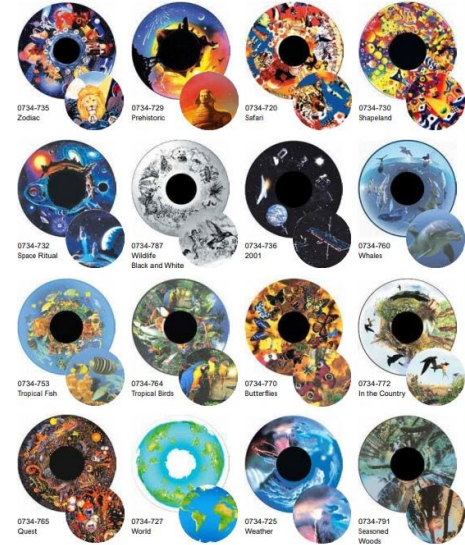

Mike Ayres Design

<https://sensoryone.com/sensory-catalogue/>