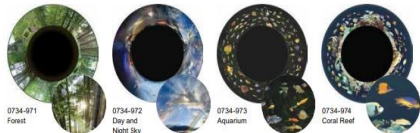

Code	Product
0734-971	Forest
0734-972	Day and Night Sky
0734-973	Aquarium
0734-974	Coral Reef