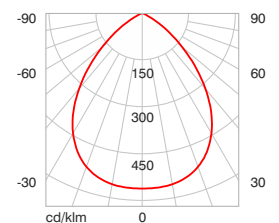

## Splendid Pendant 1C

□ LDP0053C

Power: 11W

LED	□ 3000K □ 4000K □ 6500K
Beam Angle	□ 90°
Housing	Spun Al in texture
Finish	□ White □ Black
Reflector	Faceted Al Mirror Bright Finish
Filter	PMMA □ Clear □ Opal