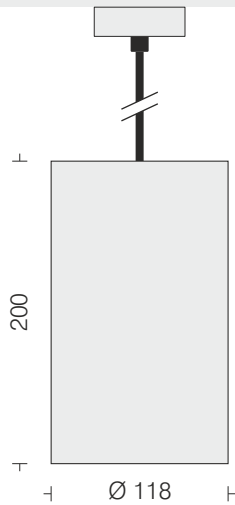

## Splendid Pendant 1C

□ LDP0053C

Power: 11W

LED	□ 3000K □ 4000K □ 6500K
Beam Angle	□ 90°
Housing	Spun Al in texture
Finish	□ White □ Black
Reflector	Faceted Al Mirror Bright Finish
Filter	PMMA □ Clear □ Opal

Across, 45°, Along —  
90° beam reflector  
with clear filter

Indoor