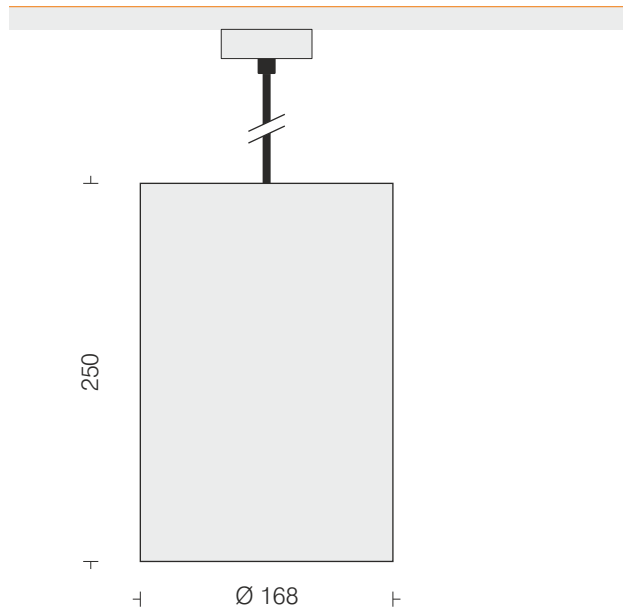

Splendid pendant light

Tulip

With new LED light engine having
Integrated Driver & Heat Sink

Splendid Pendant 3D

□ LDP0055D

Power: 22W

LED	□ 3000K □ 4000K □ 6500K
Beam Angle	□ 90°
Housing	Spun Al in texture
Finish	□ White □ Black
Reflector	Faceted Al Mirror Bright Finish
Filter	PMMA □ Clear □ Opal

90° beam reflector
with clear filter