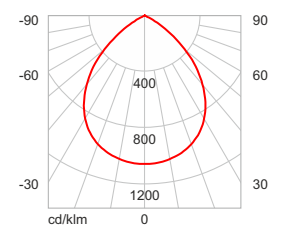

90° beam reflector
with clear filter