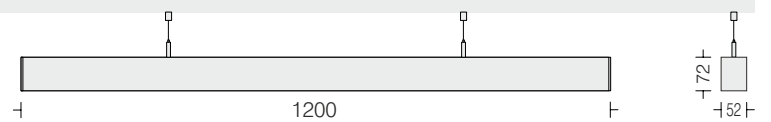

## Linea 50 ALP4 □ LNX50ALP4 24 Power 24W

LED  
Dimming  
Housing  
Finish  
Louver  
Suspension

□ 3000k □ 4000k □ 5700k  
Options available  
Extruded Al in texture  
□ White □ Black □ Wood  
Anodized Al in Mirror Bright Finish  
One pair clutch wire - 1mtr.