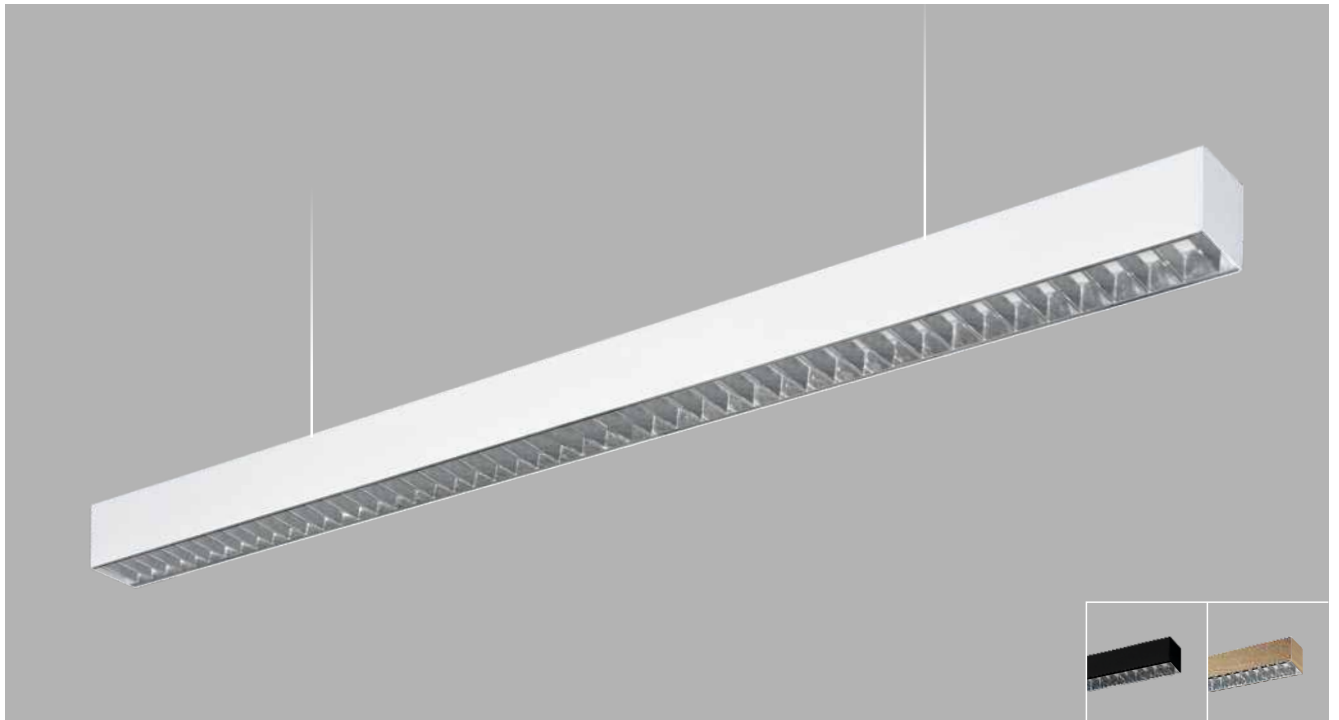

# Linea 50 louver light pendant

## Linea 50 ALP4 □ LNX50ALP4 24 Power 24W

LED  
Dimming  
Housing  
Finish  
Louver  
Suspension

□ 3000k □ 4000k □ 5700k  
Options available  
Extruded Al in texture  
□ White □ Black □ Wood  
Anodized Al in Mirror Bright Finish  
One pair clutch wire - 1mtr.

## Linea 50 ALP8 □ LNX50ALP8 48 Power 48W

LED  
Dimming  
Housing  
Finish  
Louver  
Suspension

□ 3000k □ 4000k □ 5700k  
Options available  
Extruded Al in texture  
□ White □ Black □ Wood  
Anodized Al in Mirror Bright Finish  
One pair clutch wire - 1mtr.