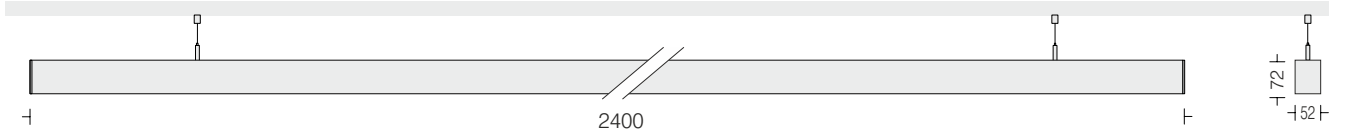

## Linea 50 ALP4 □ LNX50ALP4 24 Power 24W

LED  
Dimming  
Housing  
Finish  
Louver  
Suspension

□ 3000k □ 4000k □ 5700k  
Options available  
Extruded Al in texture  
□ White □ Black □ Wood  
Anodized Al in Mirror Bright Finish  
One pair clutch wire - 1mtr.

## Linea 50 ALP8 □ LNX50ALP8 48 Power 48W

LED  
Dimming  
Housing  
Finish  
Louver  
Suspension

□ 3000k □ 4000k □ 5700k  
Options available  
Extruded Al in texture  
□ White □ Black □ Wood  
Anodized Al in Mirror Bright Finish  
One pair clutch wire - 1mtr.