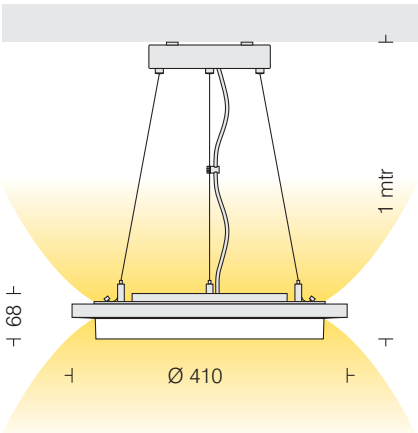

Circline Updown light

Circline P2
 LDP2429 38
 Power **38W**

- LED 3000K 4000K 5700K
- Ring & C G Box Spun Al in texture
- Diffuser White Black
- Suspension Injection Moulded Opal PMMA 3 point Wire Suspension

 LED

Mounting

 122 x 105

 Indoor