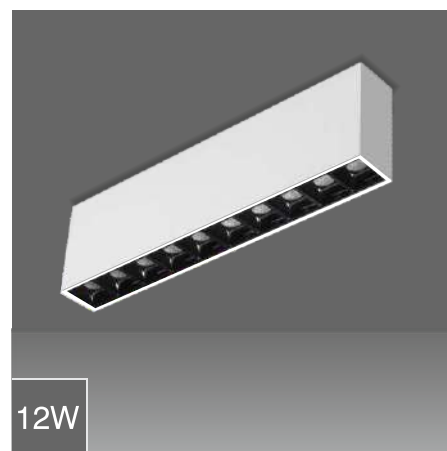

Linea 30 Dark Light C2

□ DRK30CDL2 12

Power 12W

- LED □ 3000k □ 4000k □ 5700k
- Housing Extruded Al in texture
- Finish □ White □ Black
- Optics □ 15° □ 30° □ 45° Reflector
  Lens + Anti-glare black cover