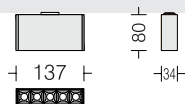

Linea 30 Dark Light C1

□ DRK30CDL1 06

Power 06W

- LED □ 3000k □ 4000k □ 5700k
- Housing Extruded Al in texture
- Finish □ White □ Black
- Optics □ 15° □ 30° □ 45° Reflector
Lens + Anti-glare black cover

Linea 30 Dark Light C2