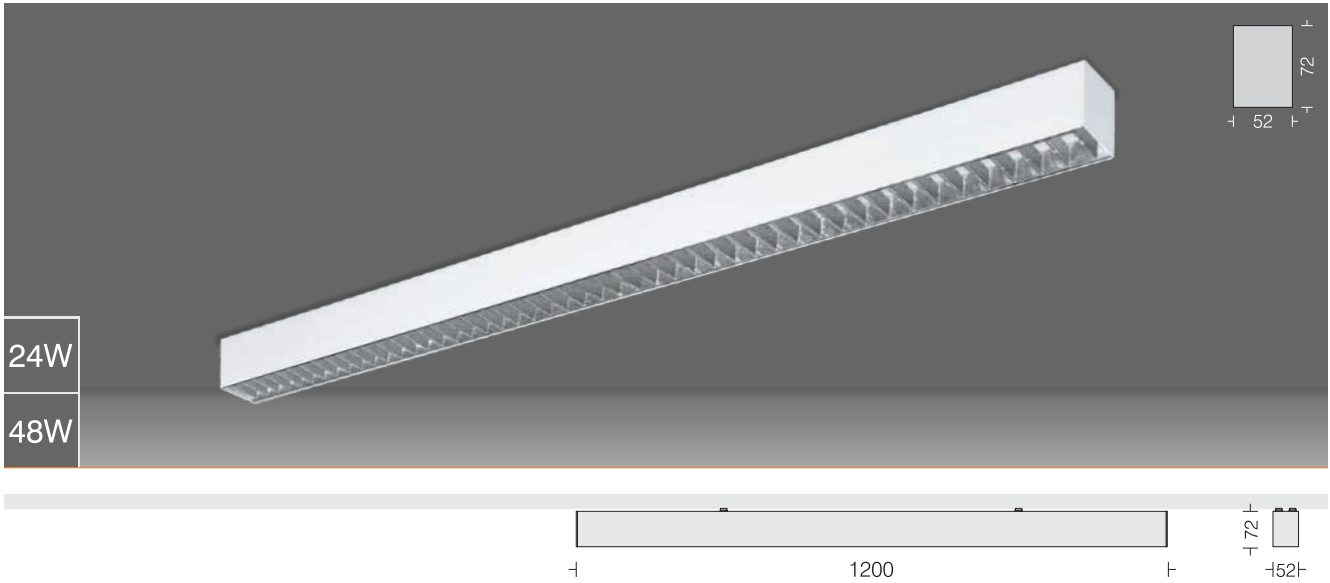

Linea 50 louver light surface