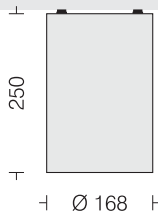

Splendid Ceiling Light 3

□ LDC0055

Power: 22W

- LED ☐ 3000K ☐ 4000K ☐ 6500K
- Beam Angle ☐ 90°
- Housing Spun Al in texture
- Finish ☐ White ☐ Black
- Reflector Faceted Al Mirror Bright Finish
- Filter PMMA ☐ Clear ☐ Opal

22W

Splendid Ceiling Light 3B

□ LDC0055B

Power: 22W

- LED ☐ 3000K ☐ 4000K ☐ 6500K
- Beam Angle ☐ 90°
- Housing Spun Al in texture
- Finish ☐ White ☐ Black
- Reflector Faceted Al Mirror Bright Finish
- Filter PMMA ☐ Clear ☐ Opal

22W

Splendid Ceiling Light 3C

□ LDC0055C

Power: 22W

- LED ☐ 3000K ☐ 4000K ☐ 6500K
- Beam Angle ☐ 90°
- Housing Spun Al in texture
- Finish ☐ White ☐ Black
- Reflector Faceted Al Mirror Bright Finish
- Filter PMMA ☐ Clear ☐ Opal

22W

Splendid Ceiling Light 3D

□ LDC0055D

Power: 22W

- LED ☐ 3000K ☐ 4000K ☐ 6500K
- Beam Angle ☐ 90°
- Housing Spun Al in texture
- Finish ☐ White ☐ Black
- Reflector Faceted Al Mirror Bright Finish
- Filter PMMA ☐ Clear ☐ Opal

22W