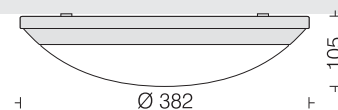

Moon Light 2L

□ LDC3122 12

Power 12W

LED □ 3000K □ 4000K □ 5700K
 Housing Spun Al in White
 Diffuser Blow Moulded Opal PMMA

Moon Light 3L

□ LDC3123 17

Power 17W

LED □ 3000K □ 4000K □ 5700K
 Housing Spun Al in White
 Diffuser Blow Moulded Opal PMMA