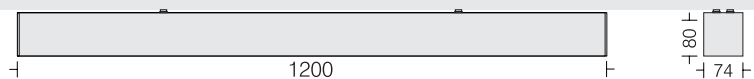

Linea 70 C4
☐ LNX70C4 24
Power 24W

LED
Dimming
Housing
Finish
Diffuser

☐ 3000k ☐ 4000k ☐ 5700k
Options available*
Extruded Al in texture
☐ White ☐ Black ☐ Wood*
Opal PMMA