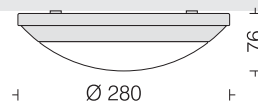

Moon Light 2L

□ LDC3122 12

Power 12W

LED □ 3000K □ 4000K □ 5700K
Housing Spun Al in White
Diffuser Blow Moulded Opal PMMA