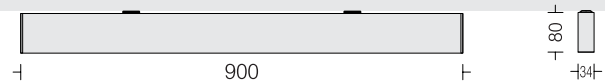

Linea 30 C3
☐ LNX30C3 21
Power 21W

LED Dimming
Housing Extruded Al in texture
Finish White Black Wood*
Diffuser Opal PC

☐ 3000k ☐ 4000k ☐ 5700k
Options available*
Extruded Al in texture
☐ White ☐ Black ☐ Wood*
Opal PC