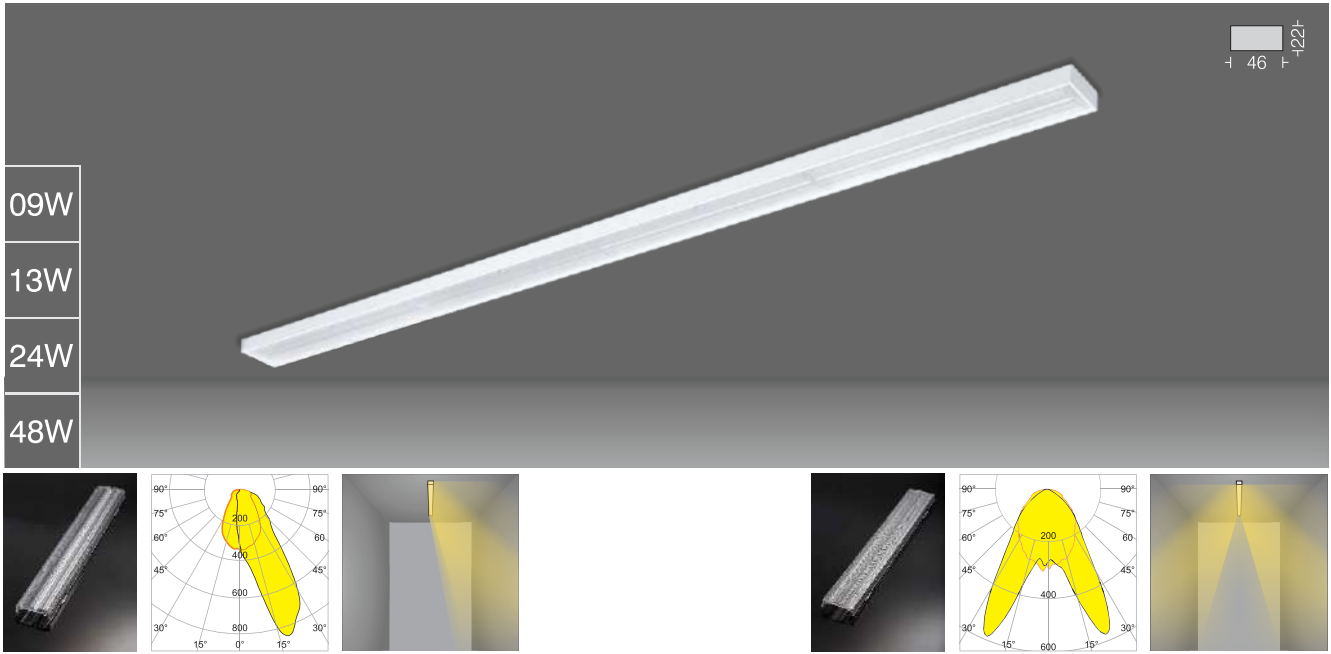

Retail Light C1 AS
□ RTL40C1AS 09
Power 09W

- LED ☐ 3000k ☐ 4000k ☐ 5700k
- Dimming Options available*
- Housing Extruded Al in texture White
- Optics Clear PC Lens
- ☐ Asymmetric Single ☐ Asymmetric Double
- Control Gear Remote Mounting

Retail Light C2 AS
□ RTL40C2AS 13
Power 13W

- LED ☐ 3000k ☐ 4000k ☐ 5700k
- Dimming Options available*
- Housing Extruded Al in texture White
- Optics Clear PC Lens
- ☐ Asymmetric Single ☐ Asymmetric Double
- Control Gear Remote Mounting

Retail Light C4 AS
□ RTL40C4AS 24
Power 24W

- LED ☐ 3000k ☐ 4000k ☐ 5700k
- Dimming Options available*
- Housing Extruded Al in texture White
- Optics Clear PC Lens
- ☐ Asymmetric Single ☐ Asymmetric Double
- Control Gear Remote Mounting

Retail Light C8 AS
□ RTL40C8AS 48
Power 48W

- LED ☐ 3000k ☐ 4000k ☐ 5700k
- Dimming Options available*
- Housing Extruded Al in texture White
- Optics Clear PC Lens
- ☐ Asymmetric Single ☐ Asymmetric Double
- Control Gear Remote Mounting