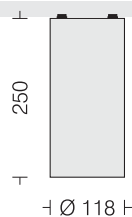

Splendid Ceiling Light 1

□ LDC0053

Power 11W

- LED ☐ 3000K ☐ 4000K ☐ 6500K
- Beam Angle ☐ 90°
- Housing Spun Al in texture
- Finish ☐ White ☐ Black
- Reflector Faceted Al Mirror Bright Finish
- Filter PMMA ☐ Clear ☐ Opal

11W

Splendid Ceiling Light 1B

□ LDC0053B

Power 11W

- LED ☐ 3000K ☐ 4000K ☐ 6500K
- Beam Angle ☐ 90°
- Housing Spun Al in texture
- Finish ☐ White ☐ Black
- Reflector Faceted Al Mirror Bright Finish
- Filter PMMA ☐ Clear ☐ Opal

11W

Splendid Ceiling Light 1C

□ LDC0053C

Power 11W

- LED ☐ 3000K ☐ 4000K ☐ 6500K
- Beam Angle ☐ 90°
- Housing Spun Al in texture
- Finish ☐ White ☐ Black
- Reflector Faceted Al Mirror Bright Finish
- Filter PMMA ☐ Clear ☐ Opal

11W

Splendid Ceiling Light 1D

□ LDC0053D

Power 11W

- LED ☐ 3000K ☐ 4000K ☐ 6500K
- Beam Angle ☐ 90°
- Housing Spun Al in texture
- Finish ☐ White ☐ Black
- Reflector Faceted Al Mirror Bright Finish
- Filter PMMA ☐ Clear ☐ Opal

11W