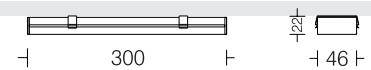

Retail Light C1 AS
□ RTL40C1AS 09
Power 09W

- LED ☐ 3000k ☐ 4000k ☐ 5700k
- Dimming Options available*
- Housing Extruded Al in texture White
- Optics Clear PC Lens
- ☐ Asymmetric Single ☐ Asymmetric Double
- Control Gear Remote Mounting