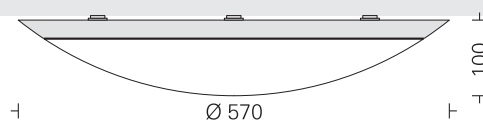

Moon Light 4L

□ LDC3127 40

Power 40W

LED □ 3000K □ 4000K □ 5700K
Housing Spun Al in White
Diffuser Blow Moulded Opal PMMA