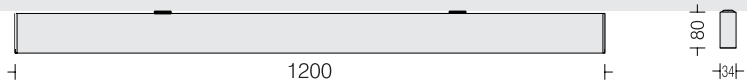

Linea 30 C4
☐ LNX30C4 25
Power 25W

LED Dimming
Housing Extruded Al in texture
Finish White Black Wood*
Diffuser Opal PC

☐ 3000k ☐ 4000k ☐ 5700k
Options available*
Extruded Al in texture
☐ White ☐ Black ☐ Wood*
Opal PC