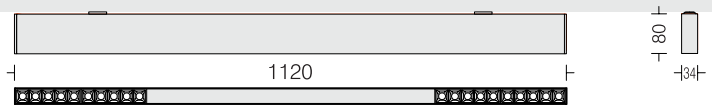

Linea 30 dark light combi, surface

Linea 30 Dark Light C21

□ DRK30C2D2 38

Power 38W

LED
Dimming
Housing
Finish
Diffuser
Optics

□ 3000k □ 4000k □ 5700k
Options available*
Extruded Al in texture
□ White □ Black □ Wood*
Opal PC
□ 15° □ 30° □ 45° Reflector
Lens + Anti-glare black cover