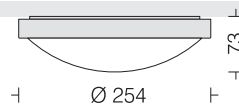

Moon Light 4L

□ LDC3127 40

Power 40W

LED □ 3000K □ 4000K □ 5700K
 Housing Spun Al in White
 Diffuser Blow Moulded Opal PMMA

Bubble 1SL

□ LDC3124 12

Power 12W

LED □ 3000K □ 4000K □ 5700K
Housing Spun Al in White
Diffuser Blow Moulded Opal PMMA