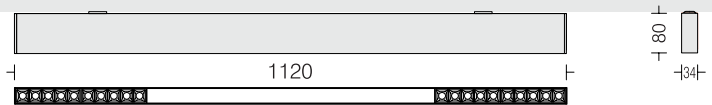

Linea 30 dark light combi, surface