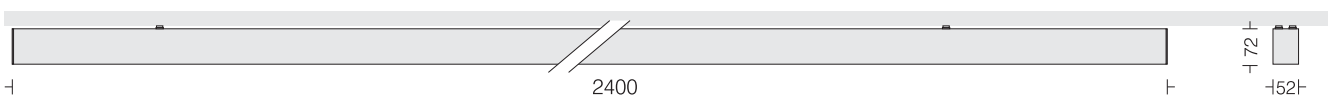

Linea 50 C8
☐ LNX50C8 48
Power 48W

LED
Dimming
Housing
Finish
Diffuser

☐ 3000k ☐ 4000k ☐ 5700k
Options available*
Extruded Al in texture
☐ White ☐ Black ☐ Wood*
Opal PMMA

*Price on request