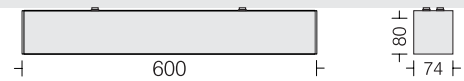

3000k 4000k 5700k
 Options available*
 Extruded Al in texture
 White Black Wood*
 Opal PMMA

*Price on request

Linea 70 surface

Linea 70 C2
 LNX70C2 13
 Power 13W

LED
 Dimming
 Housing
 Finish
 Diffuser

3000k 4000k 5700k
 Options available*
 Extruded Al in texture
 White Black Wood*
 Opal PMMA