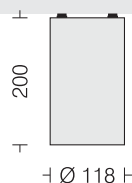

11W

Splendid Ceiling Light 1D

□ LDC0053D

Power 11W

- LED ☐ 3000K ☐ 4000K ☐ 6500K
- Beam Angle ☐ 90°
- Housing Spun Al in texture
- Finish ☐ White ☐ Black
- Reflector Faceted Al Mirror Bright Finish
- Filter PMMA ☐ Clear ☐ Opal