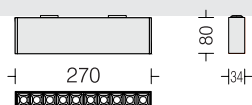

Linea 30 Dark Light C2

□ DRK30CDL2 12

Power 12W

- LED □ 3000k □ 4000k □ 5700k
- Housing Extruded Al in texture
- Finish □ White □ Black
- Optics □ 15° □ 30° □ 45° Reflector
  Lens + Anti-glare black cover