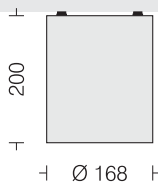

22W

Splendid Ceiling Light 3D

□ LDC0055D

Power: 22W

- LED ☐ 3000K ☐ 4000K ☐ 6500K
- Beam Angle ☐ 90°
- Housing Spun Al in texture
- Finish ☐ White ☐ Black
- Reflector Faceted Al Mirror Bright Finish
- Filter PMMA ☐ Clear ☐ Opal