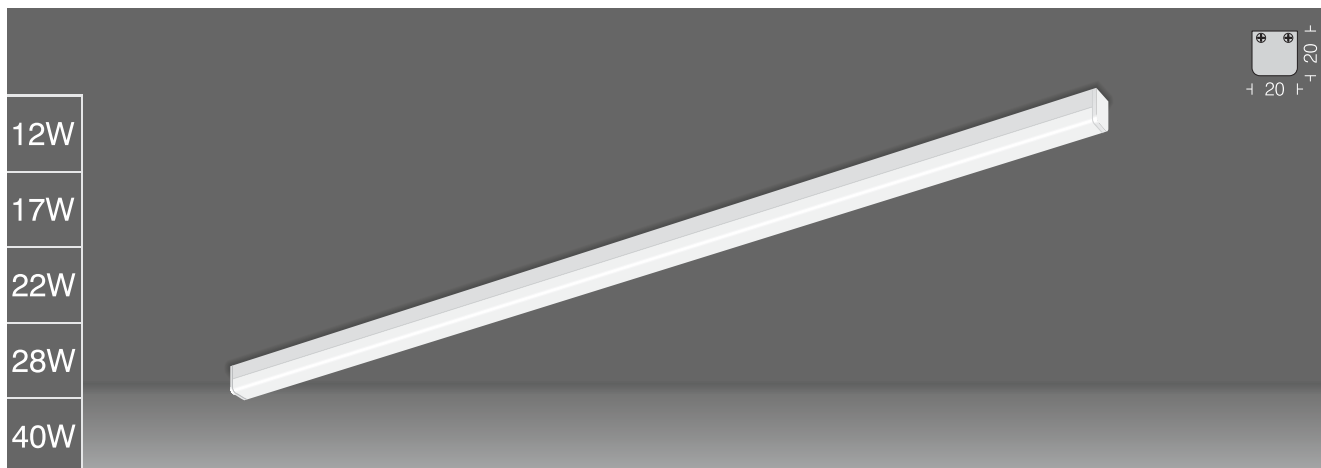

Linea 70 C8
 LNX70C8 48
 Power 48W

LED
 Dimming
 Housing
 Finish
 Diffuser

3000k 4000k 5700k
 Options available*
 Extruded Al in texture
 White Black Wood*
 Opal PMMA

*Price on request

Ultraslim surface

Ultraslim 2 12
 □ LDC1911 12
 Power 12W