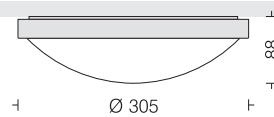

Bubble 2SL

□ LDC3125 20

Power 20W

LED □ 3000K □ 4000K □ 5700K
Housing Spun Al in White
Diffuser Blow Moulded Opal PMMA