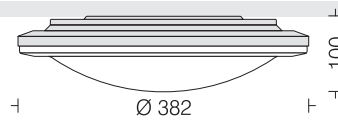

Diskette 1L

□ LDC3118 12

Power 12W

LED □ 3000K □ 4000K □ 5700K
 Housing & Ring Spun Al in texture
 Diffuser □ White □ Black
 Injection Moulded Frosted PMMA with Gasket

Orbit 2

□ LDC3117 17

Power 17W

LED □ 3000K □ 4000K □ 5700K
 Housing & Ring Spun Al in White
 Diffuser Injection Moulded Opal PMMA