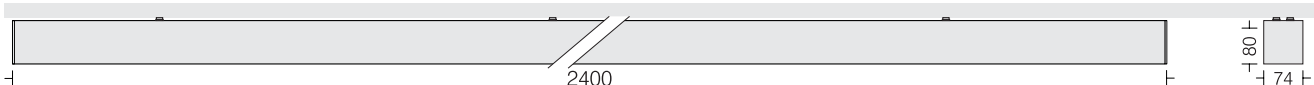

Linea 70 C8
☐ LNX70C8 48
Power 48W

LED
Dimming
Housing
Finish
Diffuser

☐ 3000k ☐ 4000k ☐ 5700k
Options available*
Extruded Al in texture
☐ White ☐ Black ☐ Wood*
Opal PMMA