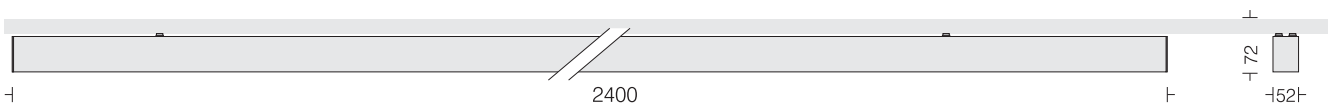

Linea 50 ALC4

□ LNX50ALC4 24

Power 24W

LED
Dimming
Housing
Finish
Louver

□ 3000k □ 4000k □ 5700k
Options available *
Extruded Al in texture
□ White □ Black □ Wood*
Anodized Al in Mirror Bright Finish