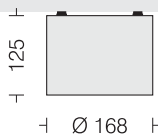

22W

Splendid Ceiling Light 3C

□ LDC0055C

Power: 22W

- LED ☐ 3000K ☐ 4000K ☐ 6500K
- Beam Angle ☐ 90°
- Housing Spun Al in texture
- Finish ☐ White ☐ Black
- Reflector Faceted Al Mirror Bright Finish
- Filter PMMA ☐ Clear ☐ Opal