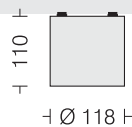

11W

Splendid Ceiling Light 1C

□ LDC0053C

Power 11W

- LED ☐ 3000K ☐ 4000K ☐ 6500K
- Beam Angle ☐ 90°
- Housing Spun Al in texture
- Finish ☐ White ☐ Black
- Reflector Faceted Al Mirror Bright Finish
- Filter PMMA ☐ Clear ☐ Opal