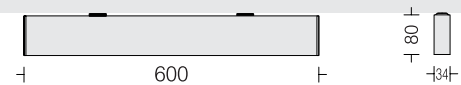

Linea 30 C2
☐ LNX30C2 14
Power 14W

LED Dimming
Housing Extruded Al in texture
Finish White Black Wood*
Diffuser Opal PC

☐ 3000k ☐ 4000k ☐ 5700k
Options available*
Extruded Al in texture
☐ White ☐ Black ☐ Wood*
Opal PC