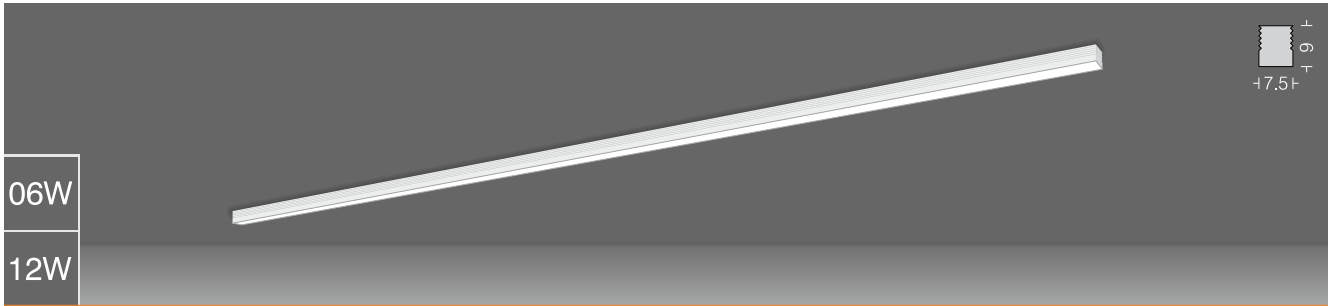

Ultraslim 8mm surface

06W
12W

1000

Ultraslim C11

□ ULS08C11 06

Power 06W

LED □ 3000k □ 4000k □ 5000k
Dimming Options available*
Housing Extruded Al
Diffuser Opal PC
Control Gear Remote Mounting