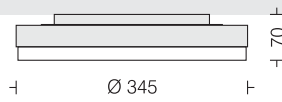

Circline surface

Circline SL1

□ LDC2427 26

Power 26W