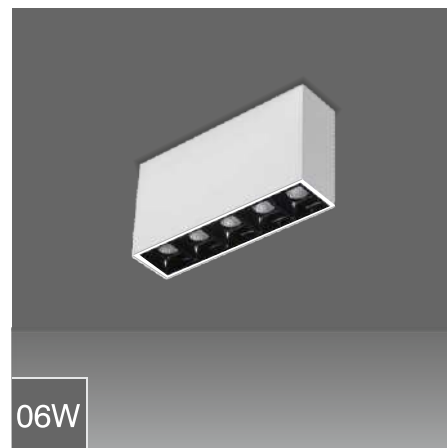

Linea 30 Dark Light C1

□ DRK30CDL1 06

Power 06W

- LED □ 3000k □ 4000k □ 5700k
- Housing Extruded Al in texture
- Finish □ White □ Black
- Optics □ 15° □ 30° □ 45° Reflector
Lens + Anti-glare black cover

Linea 30 Dark Light C2