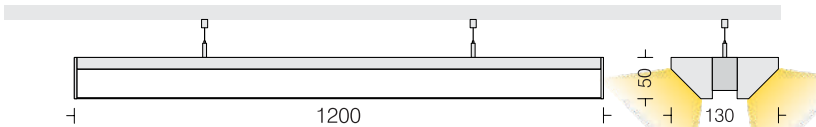

Delta Twin P4

□ DLT50P4 48

Power 48W

- LED □ 3000k □ 4000k □ 5700k
- Dimming Options available*
- Housing Extruded Al in texture
- Finish □ White □ Black
- CG Box CRCA in texture
- Finish □ White □ Black
- Diffuser Opal PMMA
- Suspension One pair clutch wire - 1mtr.