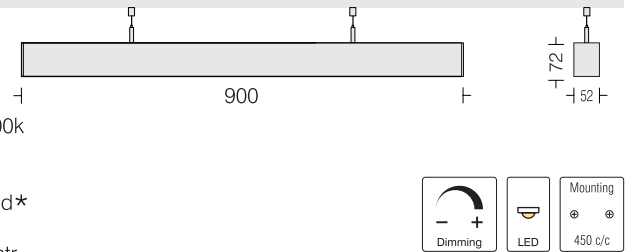

Linea 50 P3
☐ LNX50P3 20
Power 20W

LED
Dimming
Housing
Finish
Diffuser
Suspension

☐ 3000k ☐ 4000k ☐ 5700k
Options available*
Extruded Al in texture
☐ White ☐ Black ☐ Wood*
Opal PMMA
One pair clutch wire - 1mtr.