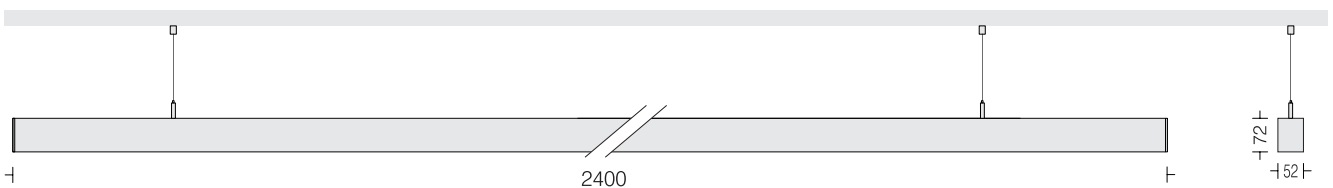

Linea 50 louver light pendant

Linea 50 ALP4

□ LNX50ALP4 24

Power 24W

LED
Dimming
Housing
Finish
Louver
Suspension

□ 3000k □ 4000k □ 5700k
Options available*
Extruded Al in texture
□ White □ Black □ Wood*
Anodized Al in Mirror Bright Finish
One pair clutch wire - 1mtr.