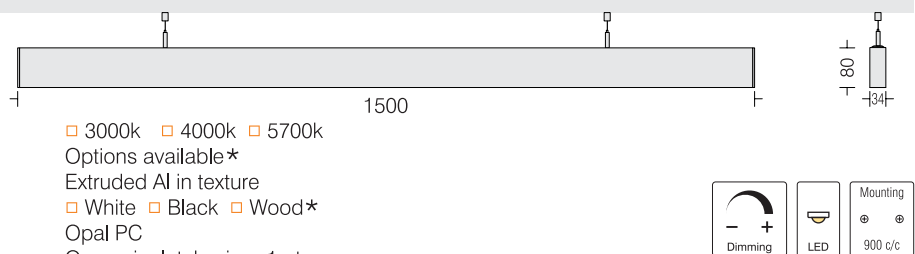

Linea 30 P5
☐ LNX30P5 28
Power 28W

LED
Dimming
Housing
Finish
Diffuser
Suspension

☐ 3000k ☐ 4000k ☐ 5700k
Options available*
Extruded Al in texture
☐ White ☐ Black ☐ Wood*
Opal PC
One pair clutch wire - 1mtr.