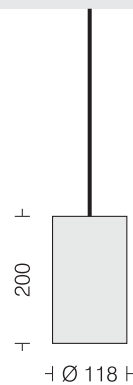

Power 11W

- LED □ 3000K □ 4000K □ 6500K
- Beam Angle □ 90°
- Housing Spun Al in texture
- Finish □ White □ Black
- Reflector Faceted Al Mirror Bright Finish
- Filter PMMA □ Clear □ Opal

11W

Splendid Pendant 1D