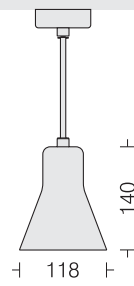

Alfa 2

□ LDP0031 09

For LED Bulb 9W/max/B22d

Housing Spun Al in texture
Finish □ White □ Black