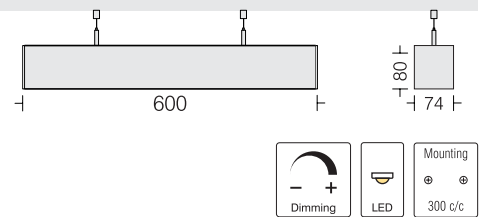

*Price on request

Linea 70 pendant

Linea 70 P2 □ LNX70P2 13 Power 13W

LED
Dimming
Housing
Finish
Diffuser
Suspension

□ 3000k □ 4000k □ 5700k
Options available*
Extruded Al in texture
□ White □ Black □ Wood*
Opal PMMA
One pair clutch wire - 1mtr.