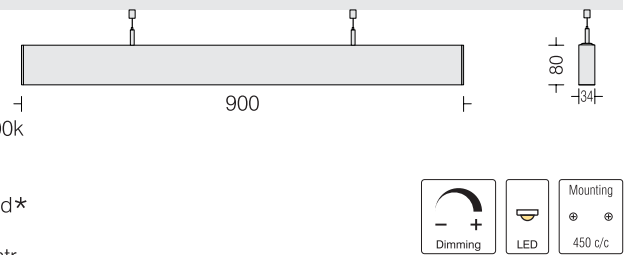

Linea 30 P3
☐ LNX30P3 21
Power 21W

LED
Dimming
Housing
Finish
Diffuser
Suspension

☐ 3000k ☐ 4000k ☐ 5700k
Options available*
Extruded Al in texture
☐ White ☐ Black ☐ Wood*
Opal PC
One pair clutch wire - 1mtr.