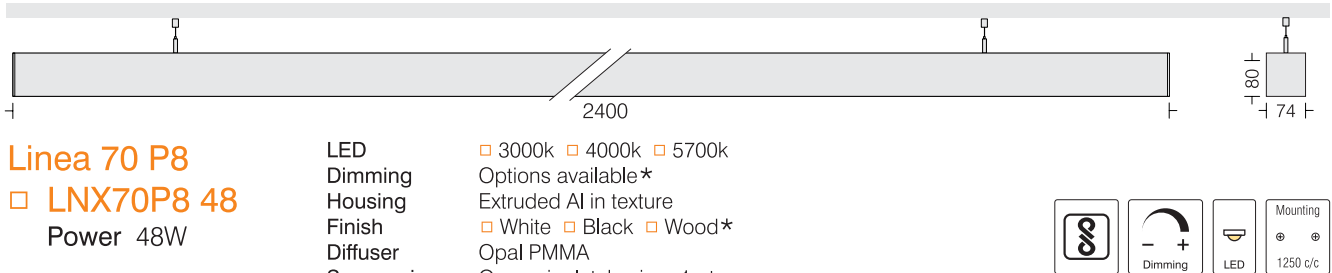

Linea 70 P8 □ LNX70P8 48 Power 48W

LED
Dimming
Housing
Finish
Diffuser
Suspension

□ 3000k □ 4000k □ 5700k
Options available*
Extruded Al in texture
□ White □ Black □ Wood*
Opal PMMA
One pair clutch wire - 1mtr.