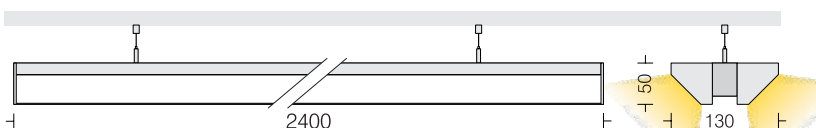

Delta Twin P8

□ DLT50P8 96

Power 96W

- LED □ 3000k □ 4000k □ 5700k
- Dimming Options available*
- Housing Extruded Al in texture
- Finish □ White □ Black
- CG Box CRCA in texture
- Finish □ White □ Black
- Diffuser Opal PMMA
- Suspension One pair clutch wire - 1mtr.

96W