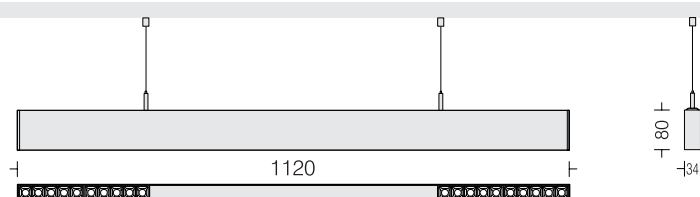

Linea 30 dark light combi, pendant

38W
24W

Linea 30 Dark Light P21

□ DRK30P2D2 38

Power 38W

- LED □ 3000k □ 4000k □ 5700k
- Dimming Options available*
- Housing Extruded Al in texture
- Finish □ White □ Black □ Wood*
- Diffuser Opal PC
- Optics □ 15° □ 30° □ 45° Reflector
- Lens + Anti-glare black cover
- Suspension One pair clutch wire - 1mtr.