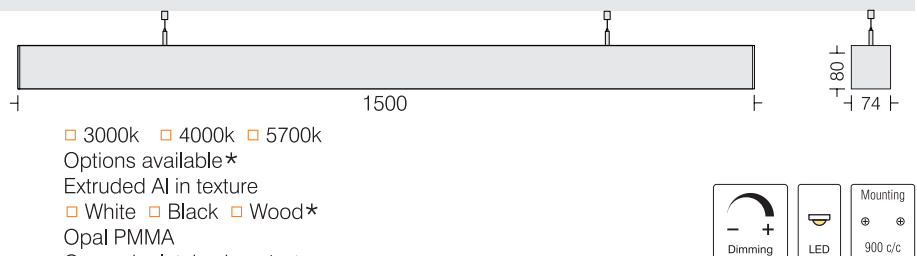

Linea 70 P5 □ LNX70P5 30 Power 30W

LED
Dimming
Housing
Finish
Diffuser
Suspension

□ 3000k □ 4000k □ 5700k
Options available*
Extruded Al in texture
□ White □ Black □ Wood*
Opal PMMA
One pair clutch wire - 1mtr.