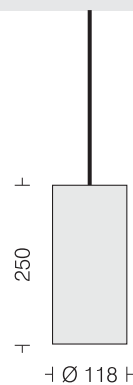

Splendid Pendant 1B

□ LDP0053B

Power 11W

- LED □ 3000K □ 4000K □ 6500K
- Beam Angle □ 90°
- Housing Spun Al in texture
- Finish □ White □ Black
- Reflector Faceted Al Mirror Bright Finish
- Filter PMMA □ Clear □ Opal

11W

Splendid Pendant 1C

□ LDP0053C

Power 11W

- LED □ 3000K □ 4000K □ 6500K
- Beam Angle □ 90°
- Housing Spun Al in texture
- Finish □ White □ Black
- Reflector Faceted Al Mirror Bright Finish
- Filter PMMA □ Clear □ Opal

11W

Splendid Pendant 1D

□ LDP0053D

Power 11W

- LED □ 3000K □ 4000K □ 6500K
- Beam Angle □ 90°
- Housing Spun Al in texture
- Finish □ White □ Black
- Reflector Faceted Al Mirror Bright Finish
- Filter PMMA □ Clear □ Opal

11W