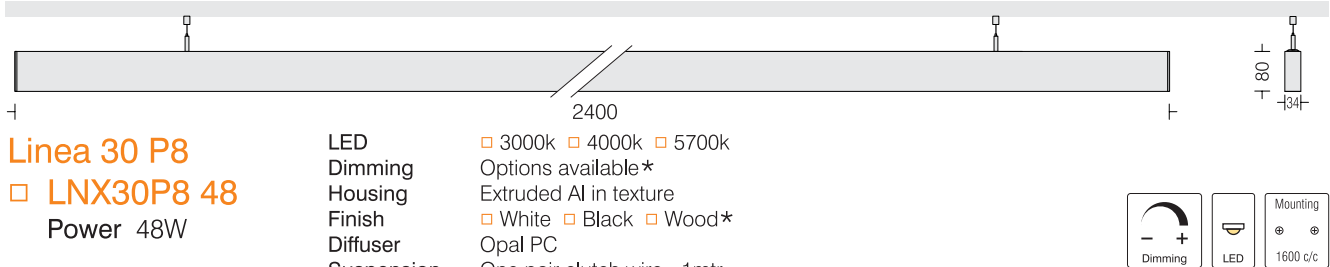

Linea 30 P8
☐ LNX30P8 48
Power 48W

LED
Dimming
Housing
Finish
Diffuser
Suspension

☐ 3000k ☐ 4000k ☐ 5700k
Options available*
Extruded Al in texture
☐ White ☐ Black ☐ Wood*
Opal PC
One pair clutch wire - 1mtr.