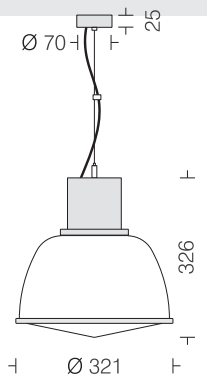

PCL12 Refractor 136

□ CFP0002 136

For LED Bulb 17W/max/B22d

□ With Lens

Housing & Ceiling Cup Lacquered Al

Ceiling Cup

Dome PC Clear

Lens PC Clear with Ring

Suspension 1 Mtr. Clutch Wire