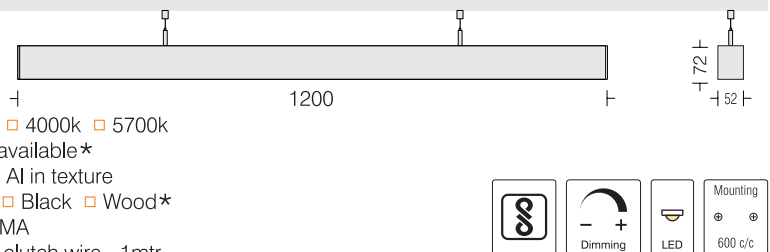

Linea 50 P4
☐ LNX50P4 24
Power 24W

LED
Dimming
Housing
Finish
Diffuser
Suspension

☐ 3000k ☐ 4000k ☐ 5700k
Options available*
Extruded Al in texture
☐ White ☐ Black ☐ Wood*
Opal PMMA
One pair clutch wire - 1mtr.