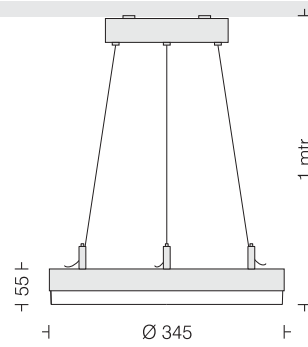

Circline pendant

Circline P1

□ LDP2428 26

Power 26W

- LED □ 3000K □ 4000K □ 5700K
- Dimming Options available*
- Ring & Spun Al in texture
- C G Box □ White □ Black
- Diffuser Injection Moulded Opal PMMA
- Suspension 3 point Wire Suspension