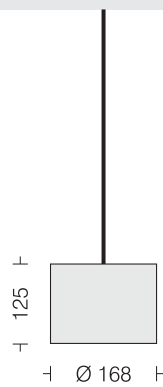

Splendid Pendant 3B

□ LDP0055B

Power 22W

- LED ☐ 3000K ☐ 4000K ☐ 6500K
- Beam Angle ☐ 90°
- Housing Spun Al in texture
- Finish ☐ White ☐ Black
- Reflector Faceted Al Mirror Bright Finish
- Filter PMMA ☐ Clear ☐ Opal

22W

Splendid Pendant 3C

□ LDP0055C

Power 22W

- LED ☐ 3000K ☐ 4000K ☐ 6500K
- Beam Angle ☐ 90°
- Housing Spun Al in texture
- Finish ☐ White ☐ Black
- Reflector Faceted Al Mirror Bright Finish
- Filter PMMA ☐ Clear ☐ Opal