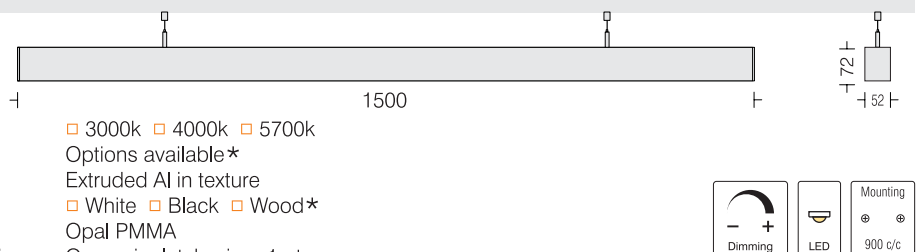

Linea 50 P5
☐ LNX50P5 30
Power 30W

LED
Dimming
Housing
Finish
Diffuser
Suspension

☐ 3000k ☐ 4000k ☐ 5700k
Options available*
Extruded Al in texture
☐ White ☐ Black ☐ Wood*
Opal PMMA
One pair clutch wire - 1mtr.