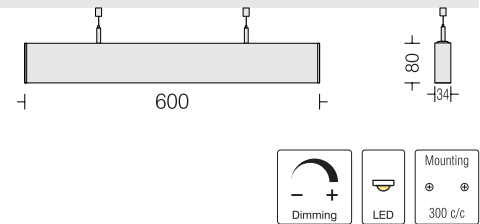

Linea 30 P2
☐ LNX30P2 14
Power 14W

LED
Dimming
Housing
Finish
Diffuser
Suspension

☐ 3000k ☐ 4000k ☐ 5700k
Options available*
Extruded Al in texture
☐ White ☐ Black ☐ Wood*
Opal PC
One pair clutch wire - 1mtr.