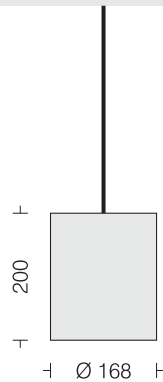

22W

Splendid Pendant 3D

□ LDP0055D

Power 22W

- LED ☐ 3000K ☐ 4000K ☐ 6500K
- Beam Angle ☐ 90°
- Housing Spun Al in texture
- Finish ☐ White ☐ Black
- Reflector Faceted Al Mirror Bright Finish
- Filter PMMA ☐ Clear ☐ Opal