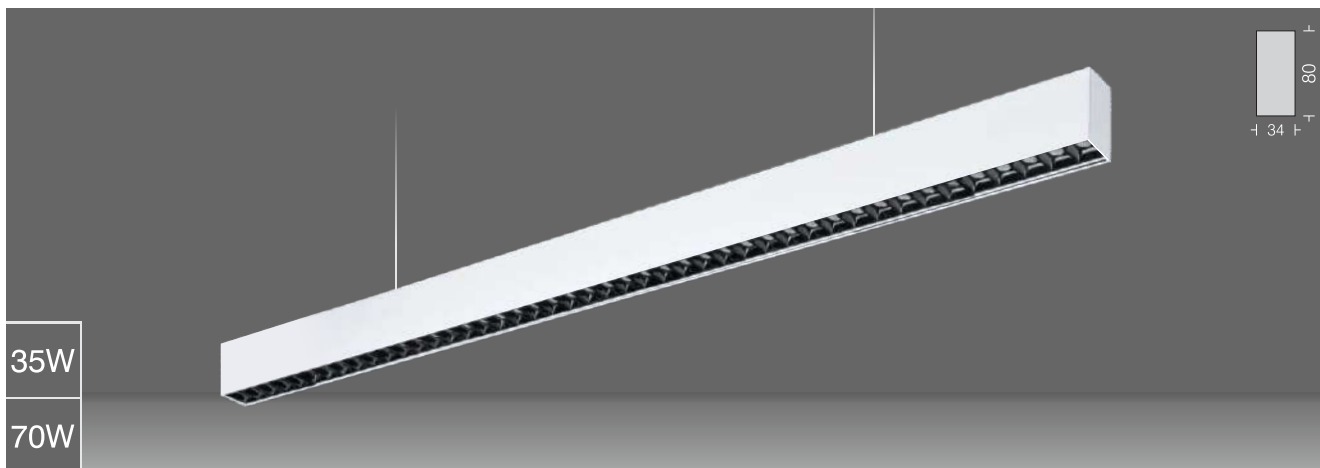

Linea 30 dark light pendant