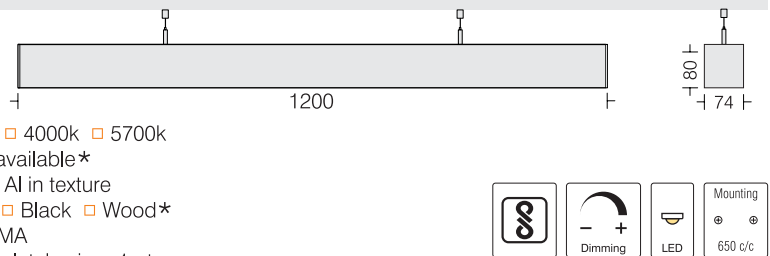

Linea 70 P4 □ LNX70P4 24 Power 24W

LED
Dimming
Housing
Finish
Diffuser
Suspension

□ 3000k □ 4000k □ 5700k
Options available*
Extruded Al in texture
□ White □ Black □ Wood*
Opal PMMA
One pair clutch wire - 1mtr.