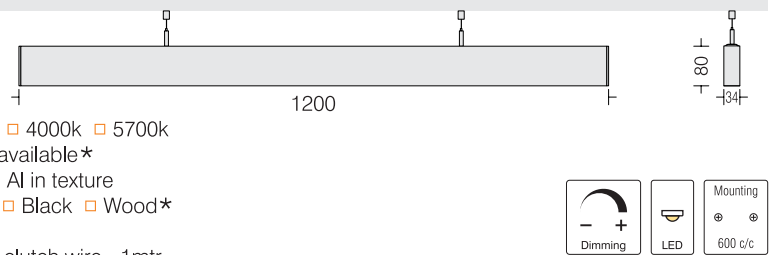

Linea 30 P4
☐ LNX30P4 25
Power 25W

LED
Dimming
Housing
Finish
Diffuser
Suspension

☐ 3000k ☐ 4000k ☐ 5700k
Options available*
Extruded Al in texture
☐ White ☐ Black ☐ Wood*
Opal PC
One pair clutch wire - 1mtr.