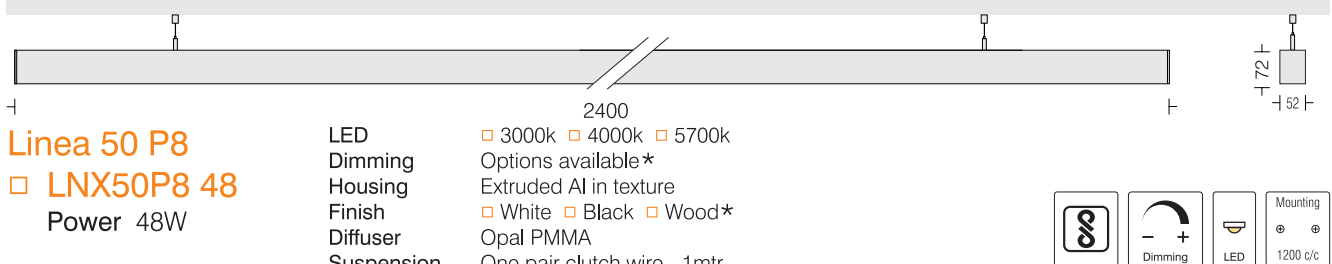

Linea 50 P8
☐ LNX50P8 48
Power 48W

LED
Dimming
Housing
Finish
Diffuser
Suspension

☐ 3000k ☐ 4000k ☐ 5700k
Options available*
Extruded Al in texture
☐ White ☐ Black ☐ Wood*
Opal PMMA
One pair clutch wire - 1mtr.