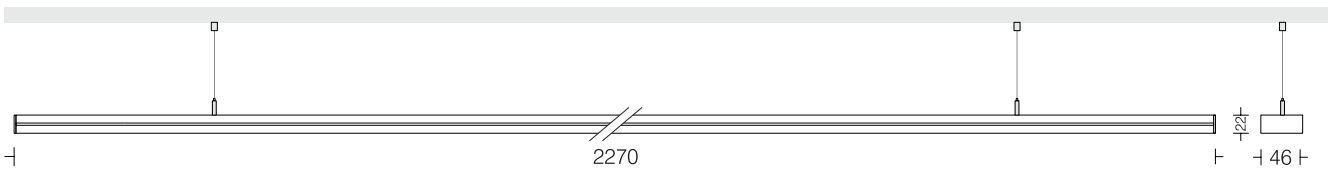

Retail Light P4 AS □ RTL40P4AS 24 Power 24W

- LED □ 3000k □ 4000k □ 5700k
- Dimming Options available*
- Housing Extruded Al in texture White
- Optics Clear PC Lens
- Asymmetric Single □ Asymmetric Double
- Control Gear Remote Mounting
- Suspension One pair clutch wire - 1mtr.