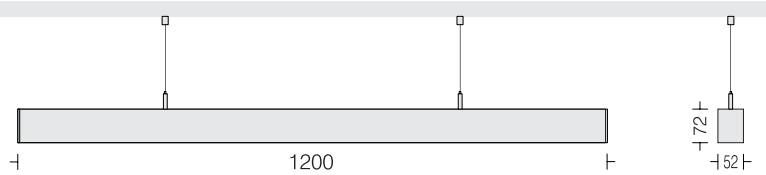

Linea 50 louver light pendant