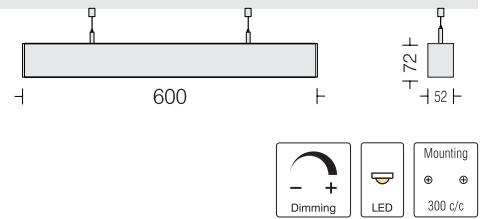

Linea 50 P2
☐ LNX50P2 13
Power 13W

LED
Dimming
Housing
Finish
Diffuser
Suspension

☐ 3000k ☐ 4000k ☐ 5700k
Options available*
Extruded Al in texture
☐ White ☐ Black ☐ Wood*
Opal PMMA
One pair clutch wire - 1mtr.