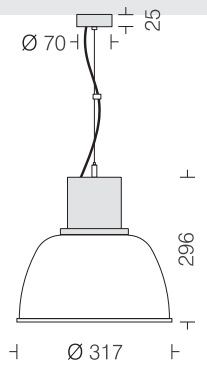

□ CFP0001 136

For LED Bulb 17W/max/B22d

□ Without Lens

Housing & Ceiling Cup Lacquered Al

Ceiling Cup

Dome PC Clear

Suspension 1 Mtr. Clutch Wire

17W