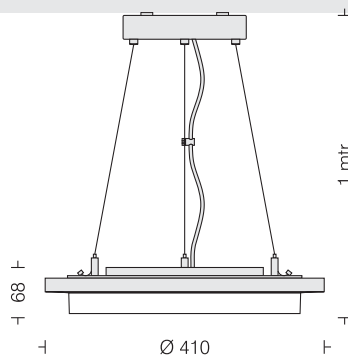

Circline P2

□ LDP2429 38

Power 38W

- LED □ 3000K □ 4000K □ 5700K
- Ring & Spun Al in texture
- C G Box □ White □ Black
- Diffuser Injection Moulded Opal PMMA
- Suspension 3 point Wire Suspension