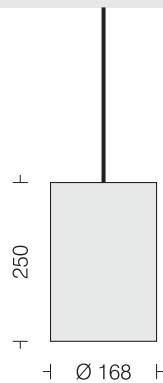

Splendid Pendant 3B

□ LDP0055B

Power 22W

- LED ☐ 3000K ☐ 4000K ☐ 6500K
- Beam Angle ☐ 90°
- Housing Spun Al in texture
- Finish ☐ White ☐ Black
- Reflector Faceted Al Mirror Bright Finish
- Filter PMMA ☐ Clear ☐ Opal

22W

Splendid Pendant 3C

□ LDP0055C

Power 22W

- LED ☐ 3000K ☐ 4000K ☐ 6500K
- Beam Angle ☐ 90°
- Housing Spun Al in texture
- Finish ☐ White ☐ Black
- Reflector Faceted Al Mirror Bright Finish
- Filter PMMA ☐ Clear ☐ Opal

22W

Splendid Pendant 3D

□ LDP0055D

Power 22W

- LED ☐ 3000K ☐ 4000K ☐ 6500K
- Beam Angle ☐ 90°
- Housing Spun Al in texture
- Finish ☐ White ☐ Black
- Reflector Faceted Al Mirror Bright Finish
- Filter PMMA ☐ Clear ☐ Opal

22W