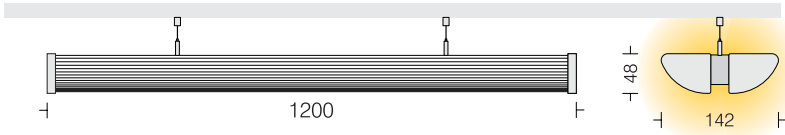

Alina Twin light | Delta Twin light

Alina Pendant 4

□ ALNP4 44

Power 44W

- LED □ 3000k □ 4000k □ 5700k
- Dimming Options available*
- Housing CRCA in texture □ White
- & Tray
- Diffuser Opal PMMA
- End Caps PC in White
- Suspension One pair clutch wire - 1mtr.