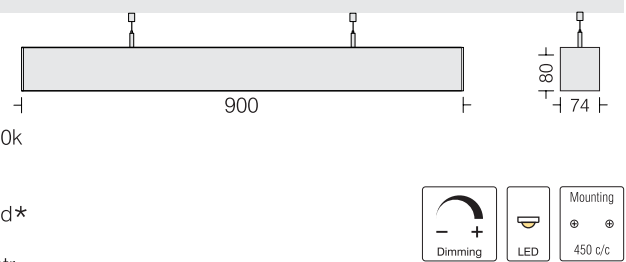

Linea 70 P3 □ LNX70P3 20 Power 20W

LED
Dimming
Housing
Finish
Diffuser
Suspension

□ 3000k □ 4000k □ 5700k
Options available*
Extruded Al in texture
□ White □ Black □ Wood*
Opal PMMA
One pair clutch wire - 1mtr.