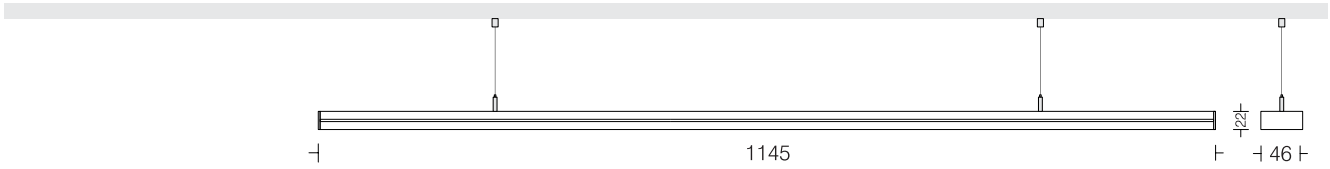

Retail light pendant