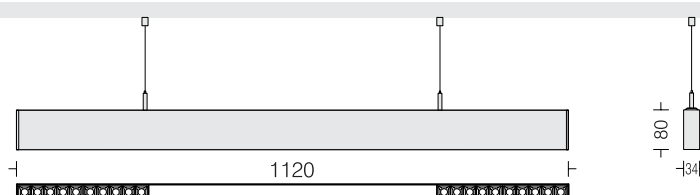

Linea 30 dark light combi, pendant

38W
24W

Linea 30 Dark Light P21

□ DRK30P2D2 38

Power 38W

- LED □ 3000k □ 4000k □ 5700k
- Dimming Options available*
- Housing Extruded Al in texture
- Finish □ White □ Black □ Wood*
- Diffuser Opal PC
- Optics □ 15° □ 30° □ 45° Reflector
- Lens + Anti-glare black cover
- Suspension One pair clutch wire - 1mtr.

Linea 30 Dark Light P22

□ DRK30P2B2 24

Power 24W

- LED □ 3000k □ 4000k □ 5700k
- Dimming Options available*
- Housing Extruded Al in texture
- Finish □ White □ Black □ Wood*
- Blind cover Extruded Al in texture □ White □ Black
- Optics □ 15° □ 30° □ 45° Reflector
- Lens + Anti-glare black cover
- Suspension One pair clutch wire - 1mtr.