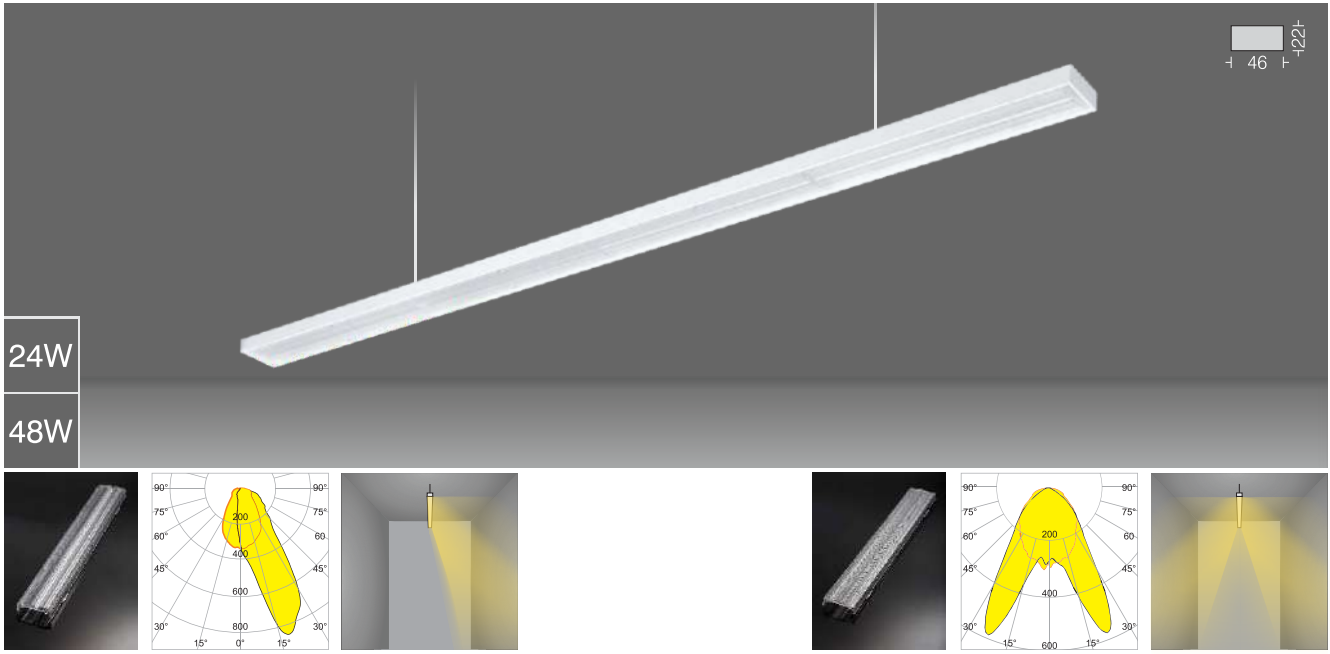

Retail light pendant