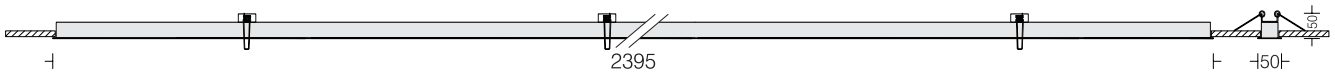

Linea 30 R5
☐ LNX30R5 29
Power 29W

LED
Dimming
Housing
Diffuser

☐ 3000k ☐ 4000k ☐ 5700k
Options available*
Extruded Al in Texture White
Opal PC