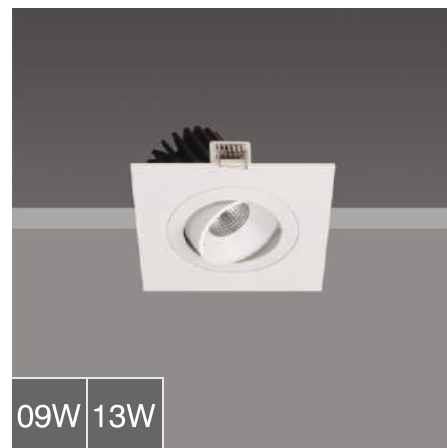

SQ Adjustable 1

□ LDR2051 09

Power 09W

□ LDR2051 13

Power 13W

LED COB □ 3000K □ 4000K □ 5000K □ Tunable White
Dimming Options available*
Housing Cast Al in White
Reflector Faceted Mirror Bright Finish
Filter Clear
Cooling Passive Heatsink in Al