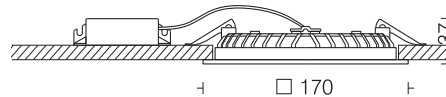

SQ Eco 6

□ LDR0086 18

Power 18W

LED □ 3000K □ 4000K □ 5700K
Dimming Options available*
Housing Cast Al in White
Diffuser Injection Moulded Opal PC