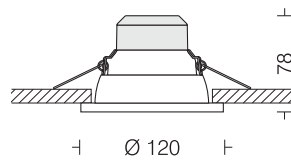

## Splendid Down Light 1

□ LDR0053 11

Power: 11W

LED □ 3000K □ 4000K □ 6500K  
 Beam Angle □ 90°  
 Trim Cast Al in White  
 Reflector Faceted Al Mirror Bright Finish  
 Filter PMMA □ Clear □ Opal