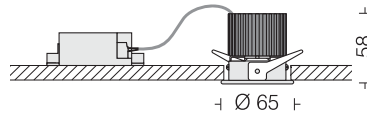

Jupiter 4

□ LDR0064 09

Power 9W