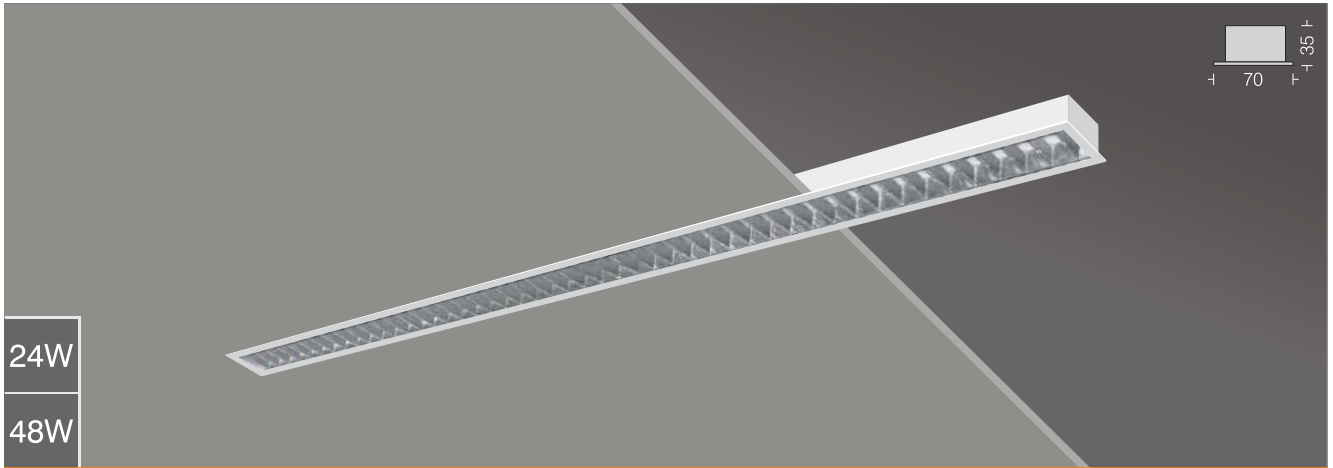

Linea 50 louver light recess