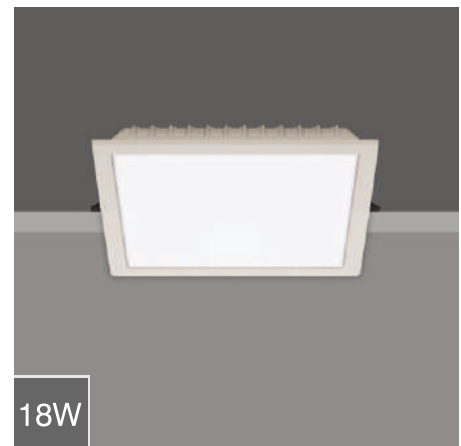

SQ Eco 6

□ LDR0086 18

Power 18W

LED □ 3000K □ 4000K □ 5700K
Dimming Options available*
Housing Cast Al in White
Diffuser Injection Moulded Opal PC