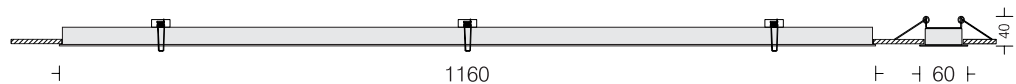

Retail Light R2 AS
☐ **RTL40R2AS 13**
Power 13W

LED
Dimming
Housing
Optics

- ☐ 3000k ☐ 4000k ☐ 5700k
- Options available*
- Extruded Al in texture White
- Clear PC Lens
- ☐ Asymmetric Single ☐ Asymmetric Double

Retail Light R4 AS
☐ **RTL40R4AS 24**
Power 24W

LED
Dimming
Housing
Optics

- ☐ 3000k ☐ 4000k ☐ 5700k
- Options available*
- Extruded Al in texture White
- Clear PC Lens
- ☐ Asymmetric Single ☐ Asymmetric Double