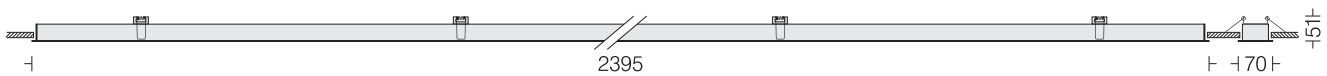

Linea 50 ALR4

□ LNX50ALR4 24

Power 24W

LED
Dimming
Housing
Louver

□ 3000k □ 4000k □ 5700k
Options available*
Extruded Al in White
Anodized Al in Mirror Bright Finish