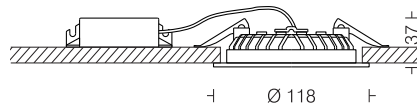

Alcon Eco 1

□ LDR0090 08

Power: 08W

LED □ 3000K □ 4000K □ 5700K
Dimming Options available*
Housing Cast Al in White
Diffuser Injection Moulded Opal PC