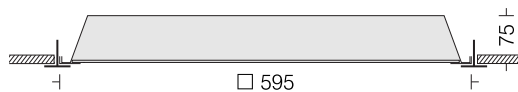

Module Eco 1A

□ LDR4101ECO1A 36

Power 36W

Suitable for 'T' type grid ceiling