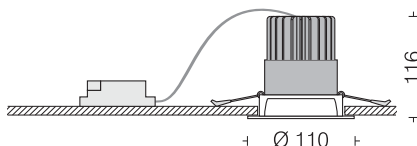

Deep Down Light 2

□ LDR1134 15

Power 15W

□ LDR1134 17

Power 17W