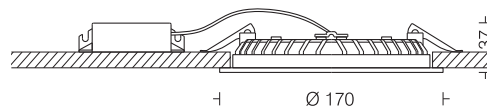

Alcon Eco 3

□ LDR0092 18

Power 18W

LED □ 3000K □ 4000K □ 5700K
Dimming Options available*
Housing Cast Al in White
Diffuser Injection Moulded Opal PC