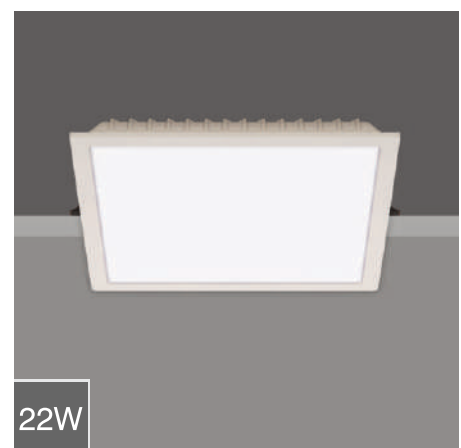

SQ Eco 7

□ LDR0087 22

Power 22W

LED □ 3000K □ 4000K □ 5700K
Dimming Options available*
Housing Cast Al in White
Diffuser Injection Moulded Opal PC