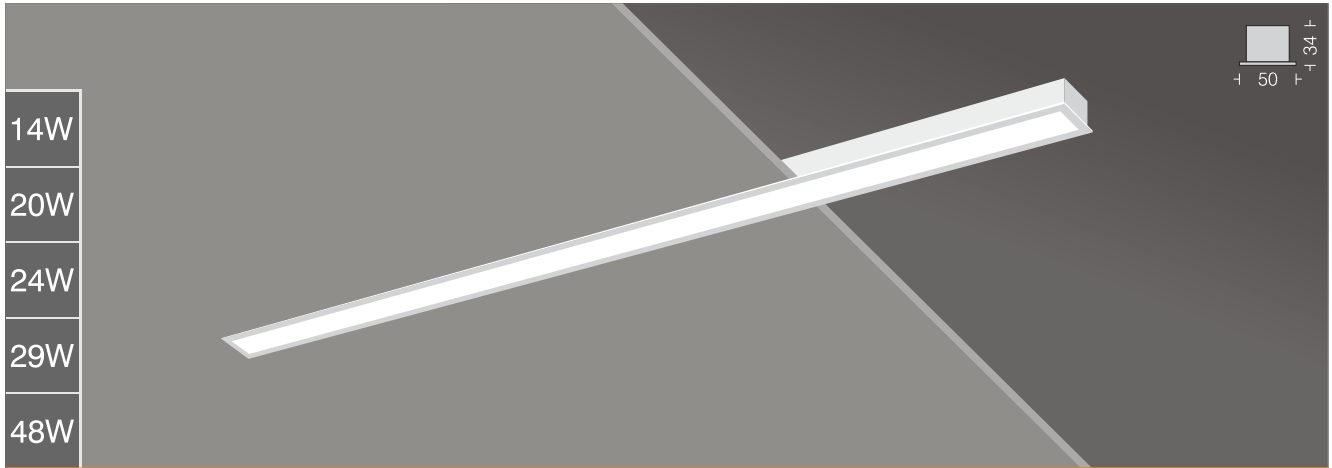

Linea 30 recess

- 14W
- 20W
- 24W
- 29W
- 48W

+ 50 +
+ 34 +

Linea 30 R2
☐ LNX30R2 14
Power 14W

LED
Dimming
Housing
Diffuser

☐ 3000k ☐ 4000k ☐ 5700k
Options available*
Extruded Al in texture White
Opal PC

Linea 30 R3
☐ LNX30R3 20
Power 20W

LED
Dimming
Housing
Diffuser

☐ 3000k ☐ 4000k ☐ 5700k
Options available*
Extruded Al in texture White
Opal PC