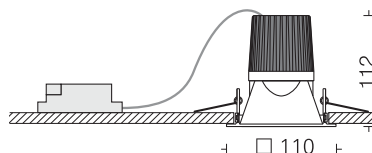

SQL 1

□ LDR2701 15

Power 15W