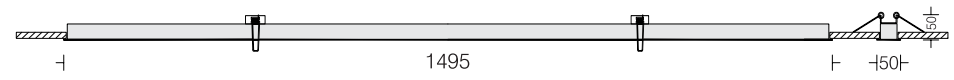

Linea 30 R4
☐ LNX30R4 24
Power 24W

LED
Dimming
Housing
Diffuser

☐ 3000k ☐ 4000k ☐ 5700k
Options available*
Extruded Al in Texture White
Opal PC