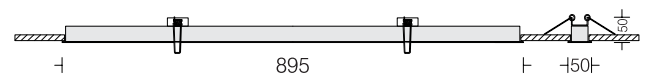

# Linea 30 recess

- 14W
- 20W
- 24W
- 29W
- 48W

+ 50 +  
+ 34 +

**Linea 30 R2**  
 LNX30R2 14  
 Power 14W

LED  
 Dimming  
 Housing  
 Diffuser

3000k  4000k  5700k  
 Options available\*  
 Extruded Al in texture White  
 Opal PC