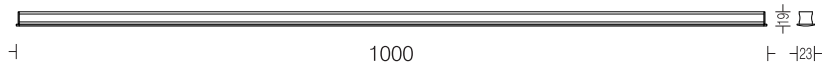

Ultraslim 20mm recess