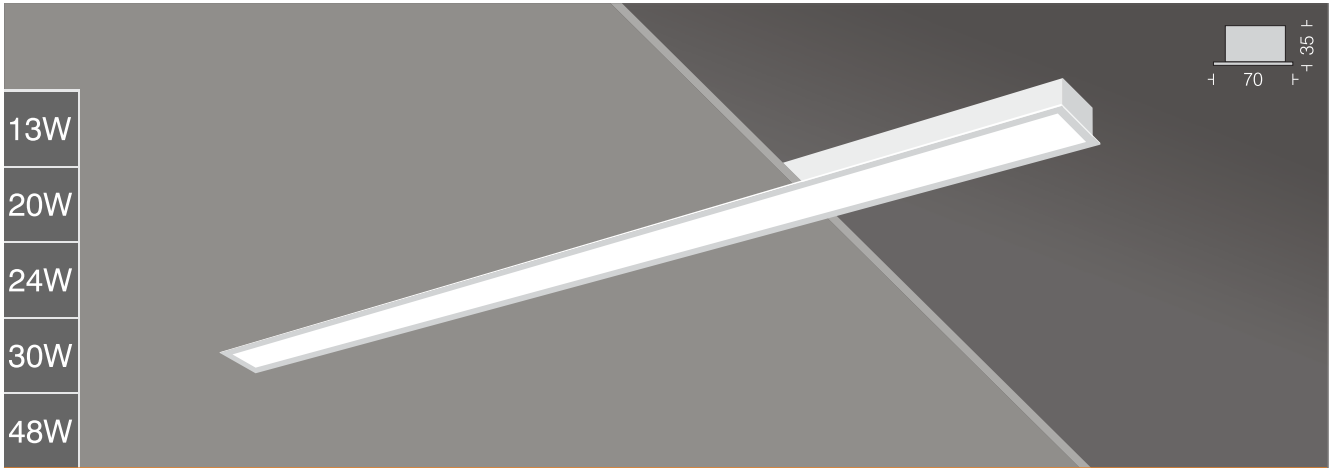

Linea 50 recess

Linea 50 R2
☐ LNX50R2 13
Power 13W

LED Dimming Housing Diffuser
☐ 3000k ☐ 4000k ☐ 5700k
Options available*
Extruded Al in White
Opal PMMA

Linea 50 R3
☐ LNX50R3 20
Power 20W

LED Dimming Housing Diffuser
☐ 3000k ☐ 4000k ☐ 5700k
Options available*
Extruded Al in White
Opal PMMA