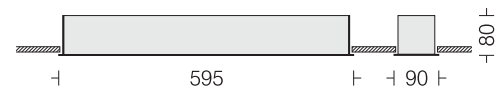

Linea 70 recess