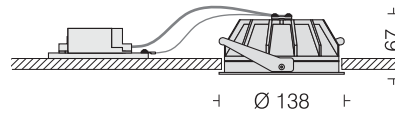

Vega R5

□ LDR2502 17

Power 17W

□ LDR2502 21

Power 21W