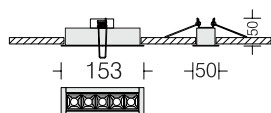

## Linea 30 Dark Light R1

□ DRK30RDL1 06

Power 06W

- LED □ 3000k □ 4000k □ 5700k
- Dimming Options available\*
- Housing Extruded Al in texture White
- Optics □ 15° □ 30° □ 45° Reflector
- Lens + Anti-glare black cover