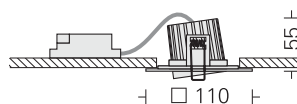

## SQ Adjustable 1

□ LDR2051 09

Power 09W

□ LDR2051 13

Power 13W

LED COB □ 3000K □ 4000K □ 5000K □ Tunable White  
 Dimming Options available\*  
 Housing Cast Al in White  
 Reflector Faceted Mirror Bright Finish  
 Filter Clear  
 Cooling Passive Heatsink in Al