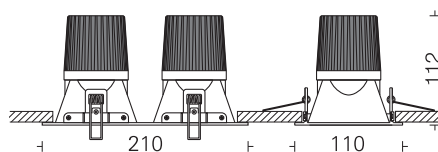

SQL Twin 1

□ LDR2702 215

Power 2x15W