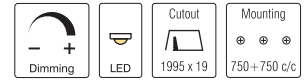

Ultraslim 20mm recess

Ultraslim R1 18
☐ **USR2318 18**
Power 18W

LED ☐ 3000k ☐ 4000k ☐ 5000k
Dimming Options available*
Housing Extruded Al in White
Diffuser Opal PC
Control Gear Remote Mounting

Ultraslim R2 36
☐ **USR2318 36**
Power 36W

LED ☐ 3000k ☐ 4000k ☐ 5000k
Dimming Options available*
Housing Extruded Al in White
Diffuser Opal PC
Control Gear Remote Mounting