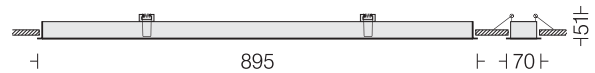

Linea 50 R2
☐ LNX50R2 13
Power 13W

LED Dimming Housing Diffuser
☐ 3000k ☐ 4000k ☐ 5700k
Options available*
Extruded Al in White
Opal PMMA