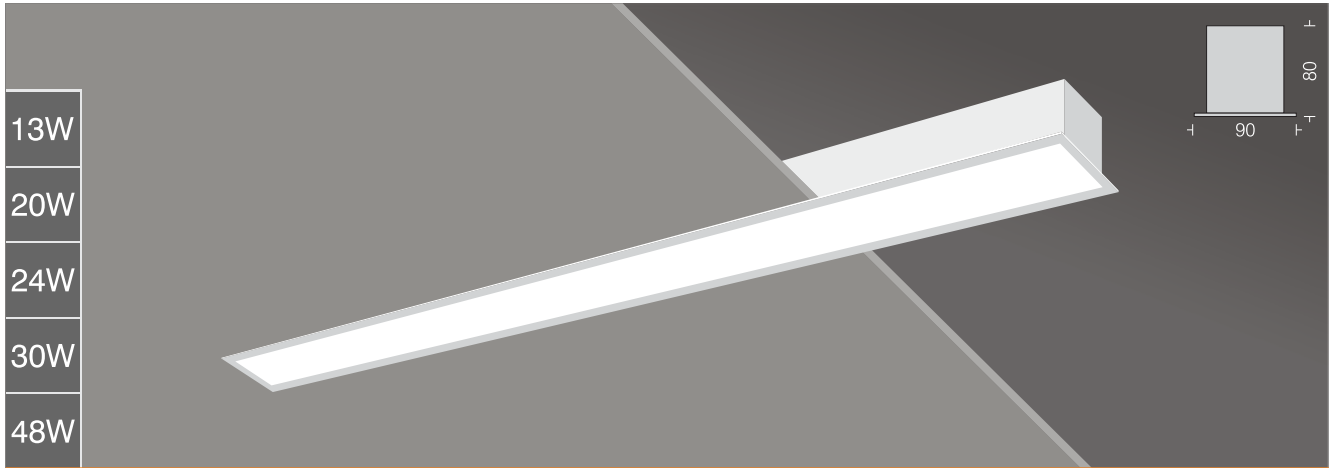

Linea 70 recess

Linea 70 R2
☐ LNX70R2 13
Power 13W

LED
Dimming
Housing
Diffuser

☐ 3000k ☐ 4000k ☐ 5700k
Options available*
Extruded Al in White
Opal PMMA