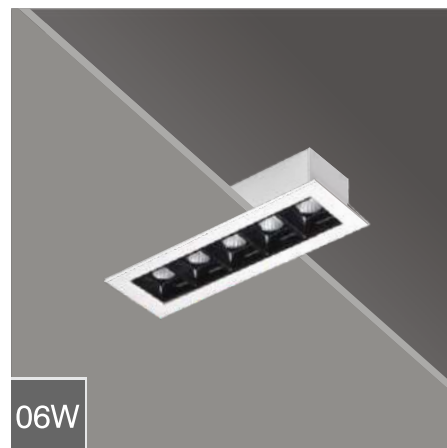

## Linea 30 Dark Light R1

□ DRK30RDL1 06

Power 06W

- LED □ 3000k □ 4000k □ 5700k
- Dimming Options available\*
- Housing Extruded Al in texture White
- Optics □ 15° □ 30° □ 45° Reflector
- Lens + Anti-glare black cover