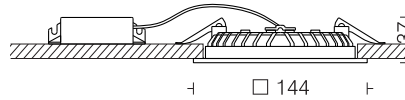

SQ Eco 5

□ LDR0085 12

Power 12W

□ LDR0085 15

Power 15W

LED □ 3000K □ 4000K □ 5700K
Dimming Options available*
Housing Cast Al in White
Diffuser Injection Moulded Opal PC