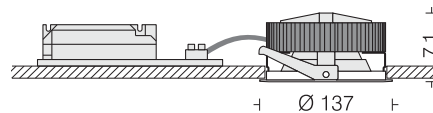

Vega R2

□ LDR2501 24

Power 24W

□ LDR2501 30

Power 30W