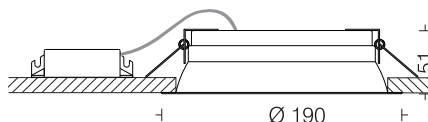

Alcon Deep Downlight 2

□ LDR0096 18

Power 18W