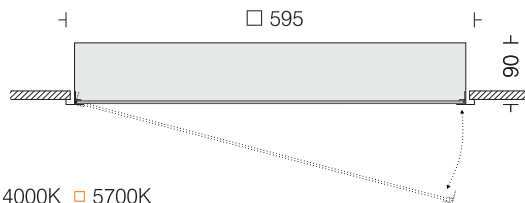

Suitable for 'T' type grid ceiling.

Dimming	LED	Wire Hanger 570 x 545	'T' type grid 600 x 600
---------	-----	--------------------------	----------------------------

35W

**Module 1**

□ LDR4101 35

Power 35W