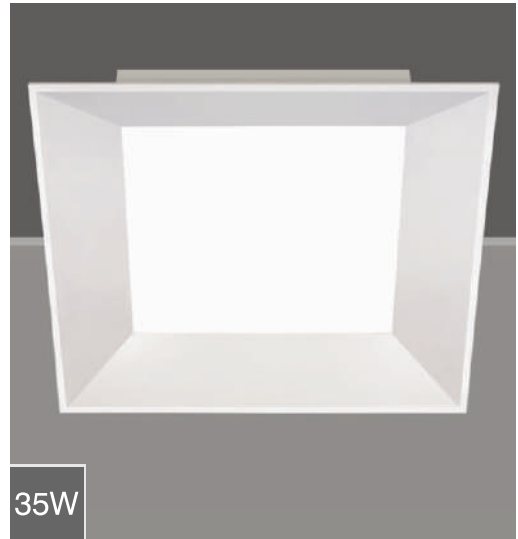

Suitable for 'T' type grid ceiling.

Dimming	LED	Wire Hanger 570 x 545	'T' type grid 600 x 600
---------	-----	--------------------------	----------------------------

35W

**Module 1**

□ LDR4101 35

Power 35W