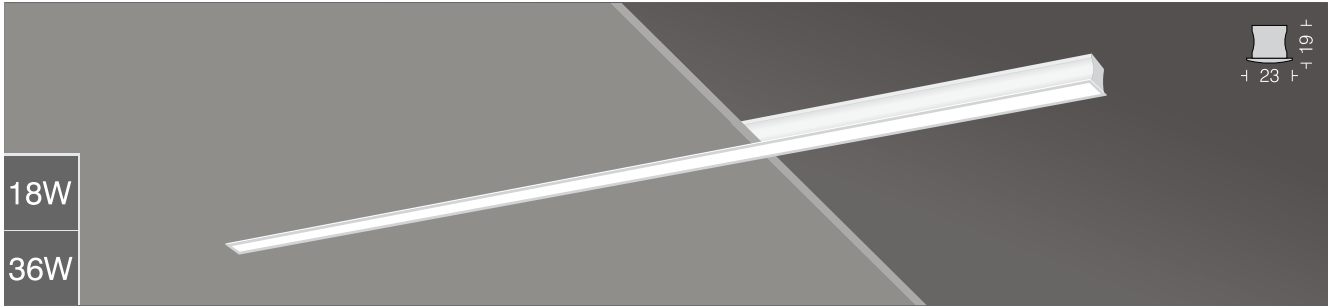

Ultraslim 20mm recess