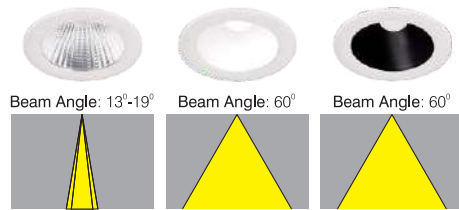

- LED COB □ 3000K □ 4000K □ 5000K □ Tunable White
- Beam Angle □ 13°-19° □ 60°
- Dimming Options available*
- Trim Spun Al in White
- Reflector Faceted Mirror Bright Finish □ White □ Black
- Filter □ Clear □ Frosted
- Cooling Passive Heatsink in Al