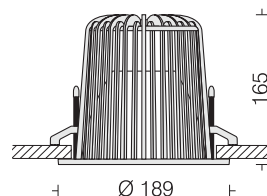

## DLM Down Light 1

□ LDR0102 25

Power 25W

□ LDR0102 27

Power 27W

□ LDR0102 28

Power 28W

LED DLM Integrated □ 3000k □ 4000k □ 5000k  
 Housing Cast Al in Silver  
 Trim Cast Al in White  
 Reflector Anodized Al in Mirror Bright  
 Cooling Passive Heatsink in Al