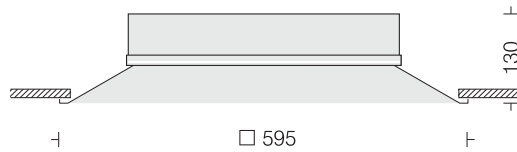

Sky Light 1

□ LDR4211 35

Power 35W

- LED □ 3000K □ 4000K □ 5700K
- Dimming Options available*
- Housing CRCA in White
- Diffuser Opal PS

Suitable for 'T' type grid ceiling.

Dimming	LED	Wire Hanger 570 x 545	'T' type grid 600 x 600