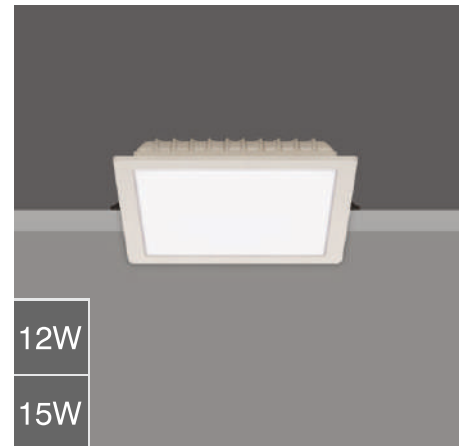

SQ Eco 5

□ LDR0085 12

Power 12W

□ LDR0085 15

Power 15W

LED □ 3000K □ 4000K □ 5700K
Dimming Options available*
Housing Cast Al in White
Diffuser Injection Moulded Opal PC