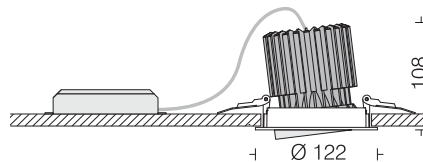

Vega R4

□ LDR1180 24

Power 24W

□ LDR1180 30

Power 30W