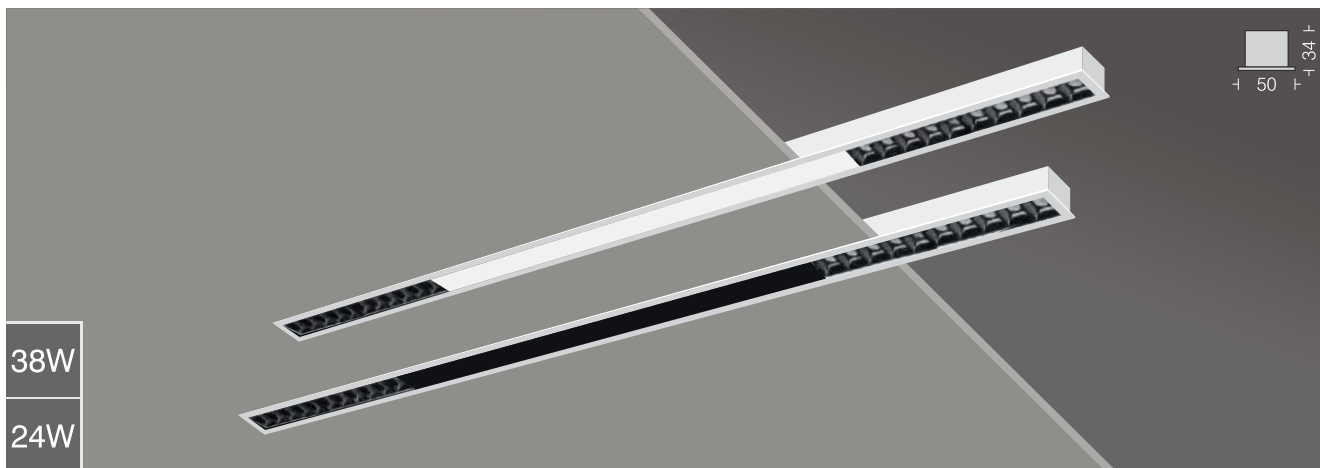

Linea 30 dark light combi, recess