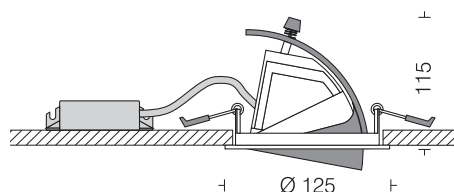

Zoom Spot 3

□ LDR1135 24

Power 24W

□ LDR1135 30

Power 30W