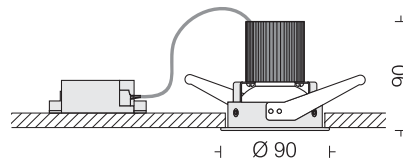

Jupiter 14

□ LDR0075 15

Power 15W