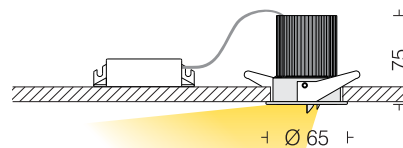

Ronda Wall Washer 1

□ RND65R1 15

Power 15W