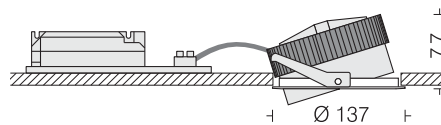

Vega R1

□ LDR2500 24

Power 24W

□ LDR2500 30

Power 30W