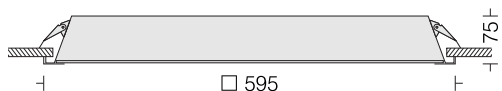

Module Eco 1B

□ LDR4101ECO1B 36

Power 36W

- LED □ 3000K □ 4000K □ 5700K
- Dimming Options available*
- Housing CRCA in White
- Frame Fixed type, CRCA in White
- Diffuser Opal PS

Suitable for Gypsum ceiling & 'T' type grid ceiling.

Dimming	LED	Cutout 560 x 560	'T' type grid 600 x 600