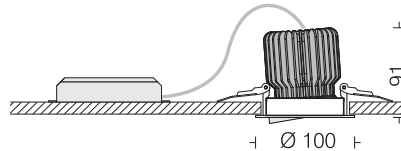

Vega R3

□ LDR1170 17

Power 17W

□ LDR1170 21

Power 21W