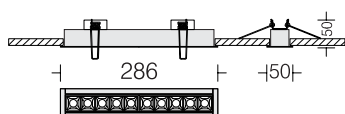

Linea 30 Dark Light R2

□ DRK30RDL2 12

Power 12W

- LED □ 3000k □ 4000k □ 5700k
- Dimming Options available*
- Housing Extruded Al in texture White
- Optics □ 15° □ 30° □ 45° Reflector
- Lens + Anti-glare black cover