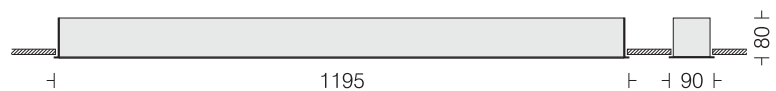

Linea 70 R3
☐ LNX70R3 20
Power 20W

LED
Dimming
Housing
Diffuser

☐ 3000k ☐ 4000k ☐ 5700k
Options available*
Extruded Al in White
Opal PMMA