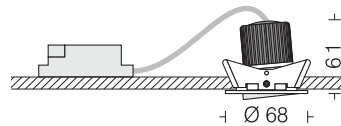

## Eyeball Spot 1

□ LDR1504 07

Power 7W

LED	COB □ 3000K □ 4000K □ 5000K □ Tunable White
Housing	Cast Al in White
Reflector	Faceted Mirror Bright Finish
Filter	Clear
Cooling	Passive Heatsink in Al