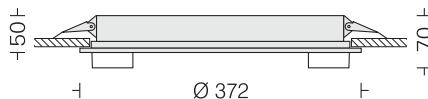

Circline RL1

□ LDR2429 26

Power 26W

LED □ 3000K □ 4000K □ 5700K
Dimming Options available*
Housing Spun Al in White
Diffuser Injection Moulded Opal PMMA

26W

Circline FRL2

□ LDR2430 26

Power 26W

LED □ 3000K □ 4000K □ 5700K
Dimming Options available*
Housing Spun Al in White
Diffuser Injection Moulded Opal PMMA