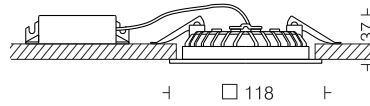

SQ Eco 8

□ LDR0088 08

Power: 08W

LED □ 3000K □ 4000K □ 5700K
Dimming Options available*
Housing Cast Al in White
Diffuser Injection Moulded Opal PC