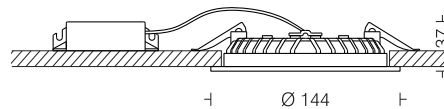

## Alcon Eco 2

□ LDR0091 12

Power 12W

□ LDR0091 15

Power 15W

LED □ 3000K □ 4000K □ 5700K  
 Dimming Options available\*  
 Housing Cast Al in White  
 Diffuser Injection Moulded Opal PC