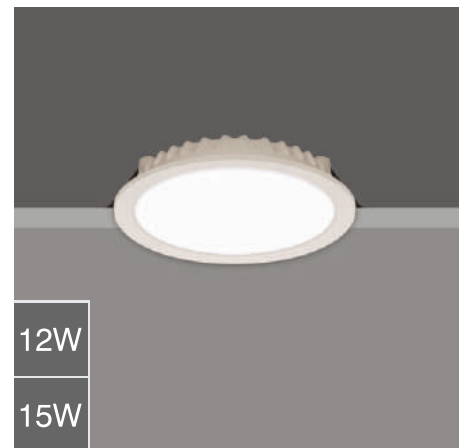

## Alcon Eco 2

□ LDR0091 12

Power 12W

□ LDR0091 15

Power 15W

LED □ 3000K □ 4000K □ 5700K  
 Dimming Options available\*  
 Housing Cast Al in White  
 Diffuser Injection Moulded Opal PC