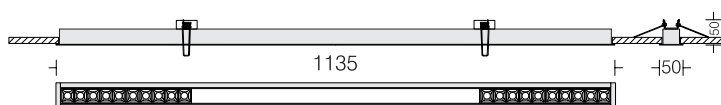

Linea 30 dark light combi, recess