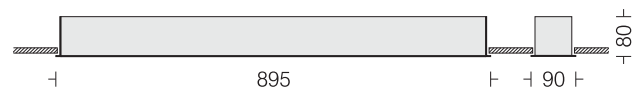

Linea 70 R2
☐ LNX70R2 13
Power 13W

LED
Dimming
Housing
Diffuser

☐ 3000k ☐ 4000k ☐ 5700k
Options available*
Extruded Al in White
Opal PMMA