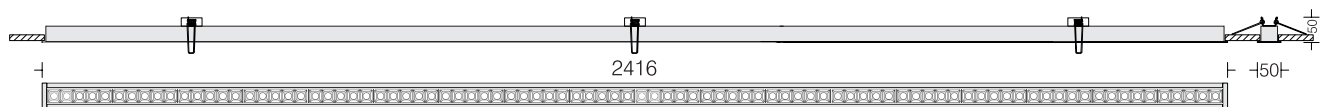

Linea 30 Dark Light R9

□ DRK30RDL9 35

Power 35W

LED
Dimming
Housing
Optics

□ 3000k □ 4000k □ 5700k
Options available*
Extruded Al in texture White
□ 15° □ 30° □ 45° Reflector
Lens + Anti-glare black cover