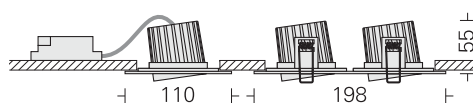

SQ Adjustable Twin 1

□ LDR2052 209

Power 2x9W

□ LDR2052 213

Power 2x13W