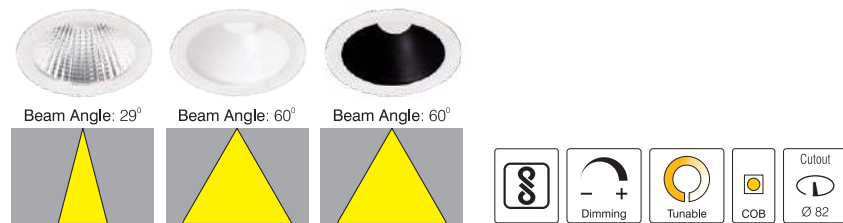

Jupiter 4

□ LDR0064 09

Power 9W

- LED COB □ 3000K □ 4000K □ 5000K □ Tunable White
- Beam Angle □ 13°-19° □ 60°
- Dimming Options available*
- Trim Spun Al in White
- Reflector Faceted Mirror Bright Finish □ White □ Black
- Filter □ Clear □ Frosted
- Cooling Passive Heatsink in Al

Jupiter 12

□ LDR0074 15

Power 15W

- LED COB □ 3000K □ 4000K □ 5000K □ Tunable White
- Beam Angle □ 29° □ 60°
- Dimming Options available*
- Trim Spun Al in White
- Reflector Faceted Mirror Bright Finish □ White □ Black
- Filter □ Clear □ Frosted
- Cooling Passive Heatsink in Al

Jupiter 14

□ LDR0075 15

Power 15W

- LED COB □ 3000K □ 4000K □ 5000K □ Tunable White
- Beam Angle □ 24°
- Dimming Options available*
- Trim Spun Al in White
- Reflector Faceted PMMA with Lens
- Cooling Passive Heatsink in Al