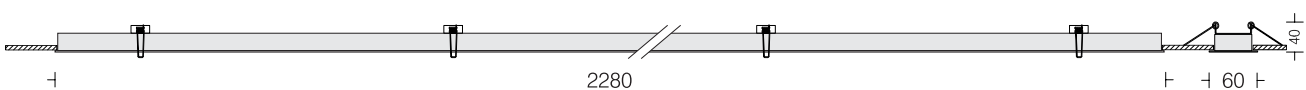

Retail Light R8 AS
☐ **RTL40R8AS 48**
Power 48W

LED
Dimming
Housing
Optics

- ☐ 3000k ☐ 4000k ☐ 5700k
- Options available*
- Extruded Al in texture White
- Clear PC Lens
- ☐ Asymmetric Single ☐ Asymmetric Double