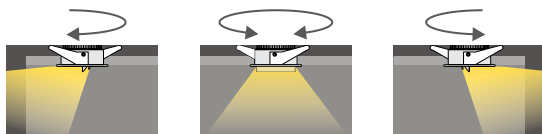

- LED □ 3000K □ 4000K □ 5000K □ Tunable White
- Dimming Options available*
- Trim Spun Al in White
- Lens Asymmetric
- Cooling Passive Heatsink in Al