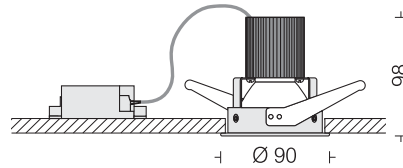

Jupiter 12

□ LDR0074 15

Power 15W

- LED COB □ 3000K □ 4000K □ 5000K □ Tunable White
- Beam Angle □ 29° □ 60°
- Dimming Options available*
- Trim Spun Al in White
- Reflector Faceted Mirror Bright Finish □ White □ Black
- Filter □ Clear □ Frosted
- Cooling Passive Heatsink in Al