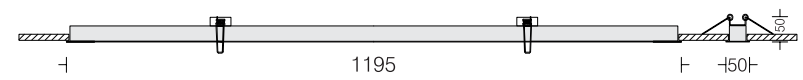

Linea 30 R3
☐ LNX30R3 20
Power 20W

LED
Dimming
Housing
Diffuser

☐ 3000k ☐ 4000k ☐ 5700k
Options available*
Extruded Al in texture White
Opal PC