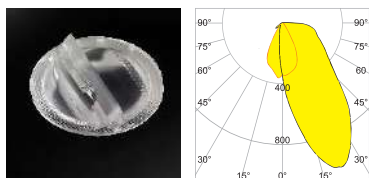

- LED □ 3000K □ 4000K □ 5000K □ Tunable White
- Dimming Options available*
- Trim Spun Al in White
- Lens Asymmetric
- Cooling Passive Heatsink in Al