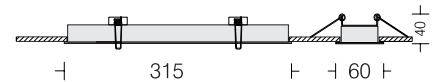

Retail Light R1 AS
☐ **RTL40R1AS 09**
Power 09W

LED
Dimming
Housing
Optics

- ☐ 3000k ☐ 4000k ☐ 5700k
- Options available*
- Extruded Al in texture White
- Clear PC Lens
- ☐ Asymmetric Single ☐ Asymmetric Double

Retail Light R2 AS
☐ **RTL40R2AS 13**
Power 13W

LED
Dimming
Housing
Optics

- ☐ 3000k ☐ 4000k ☐ 5700k
- Options available*
- Extruded Al in texture White
- Clear PC Lens
- ☐ Asymmetric Single ☐ Asymmetric Double

Retail Light R4 AS
☐ **RTL40R4AS 24**
Power 24W

LED
Dimming
Housing
Optics

- ☐ 3000k ☐ 4000k ☐ 5700k
- Options available*
- Extruded Al in texture White
- Clear PC Lens
- ☐ Asymmetric Single ☐ Asymmetric Double

Retail Light R8 AS
☐ **RTL40R8AS 48**
Power 48W

LED
Dimming
Housing
Optics

- ☐ 3000k ☐ 4000k ☐ 5700k
- Options available*
- Extruded Al in texture White
- Clear PC Lens
- ☐ Asymmetric Single ☐ Asymmetric Double