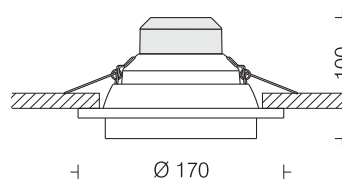

Splendid Down Light 6

□ LDR0058 22

Power: 22W

LED □ 3000K □ 4000K □ 6500K
Beam Angle □ 90°
Trim Cast Al in White
Reflector Faceted Al Mirror Bright Finish
Ring PMMA Opal