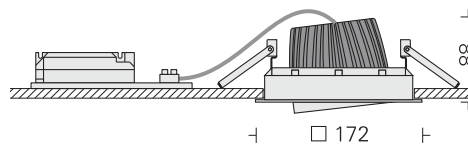

Vega Sq1

□ LDR2511 24

Power 24W

□ LDR2511 30

Power 30W