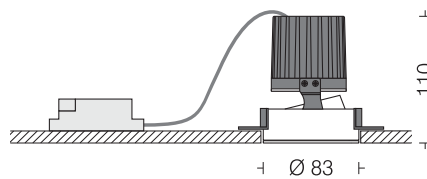

Trimless 3

□ LDR1011 09

Power 09W

□ LDR1011 13

Power 13W

09W

13W

LED COB □ 3000K □ 4000K □ 5000K □ Tunable White

Dimming Options available*

Trim Cast Al in White

Reflector Faceted Mirror Bright Finish

Filter Clear

Cooling Passive Heatsink in Al