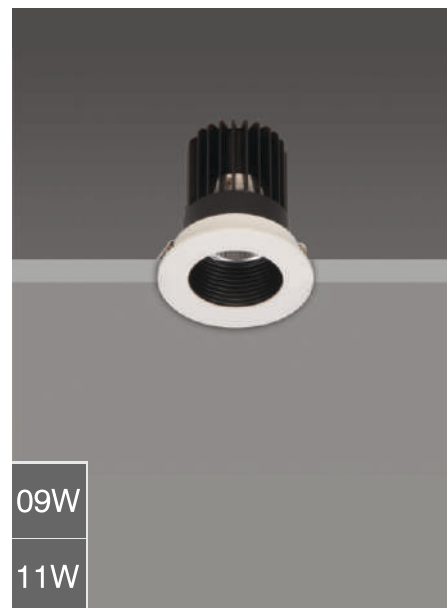

## Deep Down Light 1

□ LDR1133 09

Power 09W

□ LDR1133 11

Power 11W

LED	COB □ 3000K □ 4000K □ 5000K □ Tunable White
Dimming	Options available*
Trim	Cast Al in White
Baffle	Cast Al in Black
Reflector	Faceted Mirror Bright Finish
Filter	Clear
Cooling	Passive Heatsink in Al