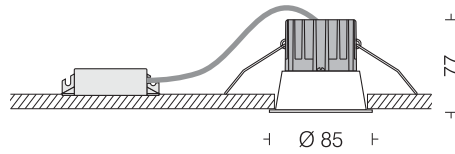

Deep Down Light | Ronda

Deep Down Light 3

□ LDR1141 13

Power 13W