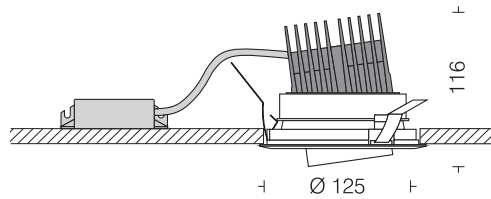

Spot Light

Onyx 2

□ LDR1122 21

Power 21W

- LED COB □ 3000K □ 4000K □ 5000K □ Tunable White
- Dimming Options available*
- Housing Cast Al in White
- Reflector Faceted Mirror Bright Finish
- Filter Frosted
- Cooling Passive Heatsink in Al