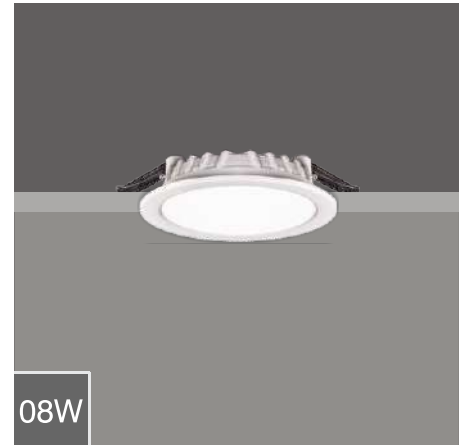

Alcon Eco 1

□ LDR0090 08

Power: 08W

LED □ 3000K □ 4000K □ 5700K
Dimming Options available*
Housing Cast Al in White
Diffuser Injection Moulded Opal PC