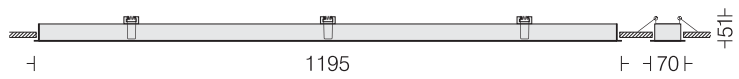

Linea 50 louver light recess