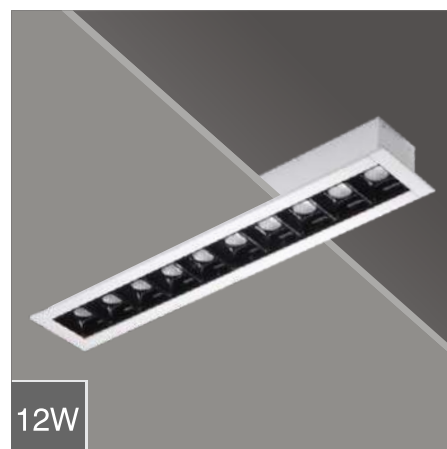

Linea 30 Dark Light R2

□ DRK30RDL2 12

Power 12W

- LED □ 3000k □ 4000k □ 5700k
- Dimming Options available*
- Housing Extruded Al in texture White
- Optics □ 15° □ 30° □ 45° Reflector
- Lens + Anti-glare black cover