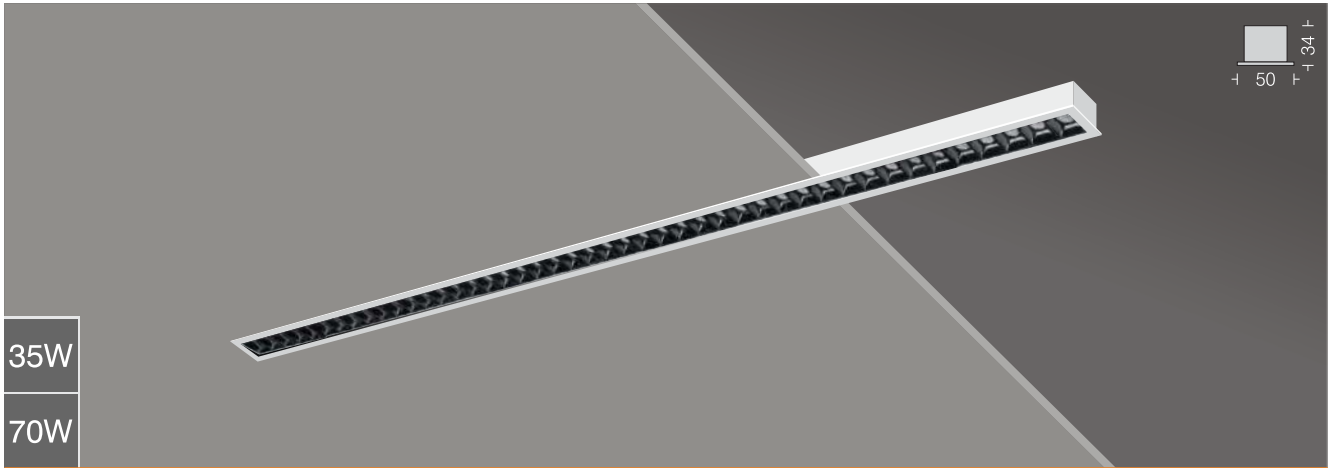

## Linea 30 Dark Light R9

□ DRK30RDL9 35

Power 35W

LED  
Dimming  
Housing  
Optics

□ 3000k □ 4000k □ 5700k  
Options available\*  
Extruded Al in texture White  
□ 15° □ 30° □ 45° Reflector  
Lens + Anti-glare black cover