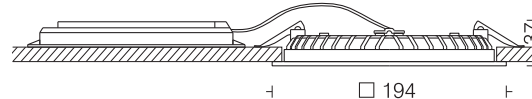

SQ Eco 7

□ LDR0087 22

Power 22W

LED □ 3000K □ 4000K □ 5700K
Dimming Options available*
Housing Cast Al in White
Diffuser Injection Moulded Opal PC