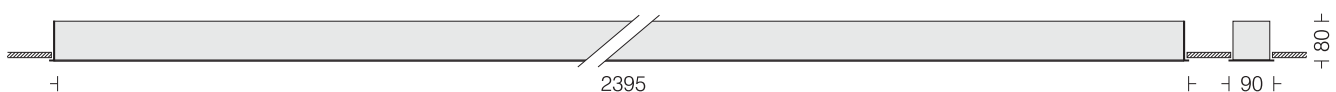

Linea 70 R5
☐ LNX70R5 30
Power 30W

LED
Dimming
Housing
Diffuser

☐ 3000k ☐ 4000k ☐ 5700k
Options available*
Extruded Al in White
Opal PMMA