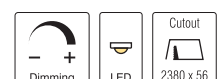

Linea 50 recess

Linea 50 R2
☐ LNX50R2 13
Power 13W

LED Dimming Housing Diffuser
☐ 3000k ☐ 4000k ☐ 5700k
Options available*
Extruded Al in White
Opal PMMA

Linea 50 R3
☐ LNX50R3 20
Power 20W

LED Dimming Housing Diffuser
☐ 3000k ☐ 4000k ☐ 5700k
Options available*
Extruded Al in White
Opal PMMA

Linea 50 R4
☐ LNX50R4 24
Power 24W

LED Dimming Housing Diffuser
☐ 3000k ☐ 4000k ☐ 5700k
Options available*
Extruded Al in White
Opal PMMA

Linea 50 R5
☐ LNX50R5 30
Power 30W

LED Dimming Housing Diffuser
☐ 3000k ☐ 4000k ☐ 5700k
Options available*
Extruded Al in White
Opal PMMA

Linea 50 R8
☐ LNX50R8 48
Power 48W

LED Dimming Housing Diffuser
☐ 3000k ☐ 4000k ☐ 5700k
Options available*
Extruded Al in White
Opal PMMA