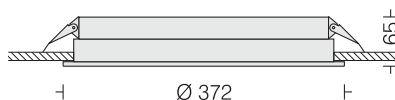

Circline RL1

□ LDR2429 26

Power 26W

LED □ 3000K □ 4000K □ 5700K
Dimming Options available*
Housing Spun Al in White
Diffuser Injection Moulded Opal PMMA

26W

Circline FRL2

□ LDR2430 26

Power 26W

LED □ 3000K □ 4000K □ 5700K
Dimming Options available*
Housing Spun Al in White
Diffuser Injection Moulded Opal PMMA

26W

Circline FRL3

□ LDR2432 38

Power 38W

LED □ 3000K □ 4000K □ 5700K
Dimming Options available*
Housing Spun Al in White
Diffuser Opal PMMA

38W