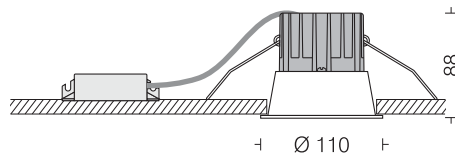

Deep Down Light 5

□ LDR1143 17

Power 17W