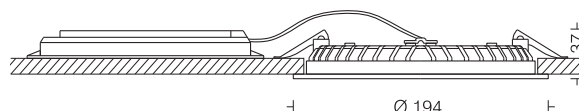

Alcon Eco 4

□ LDR0093 22

Power 22W

LED □ 3000K □ 4000K □ 5700K
Dimming Options available*
Housing Cast Al in White
Diffuser Injection Moulded Opal PC