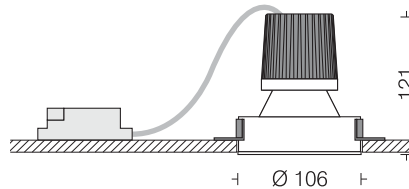

Trimless 2

□ LDR1012 15

Power 15W

15W

LED COB □ 3000K □ 4000K □ 5000K □ Tunable White

Dimming Options available*

Trim Cast Al in White

Reflector Faceted Mirror Bright Finish

Filter Clear

Cooling Passive Heatsink in Al