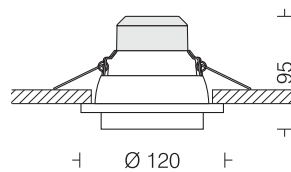

Splendid Down Light 5

□ LDR0057 11

Power: 11W

LED □ 3000K □ 4000K □ 6500K
Beam Angle □ 90°
Trim Cast Al in White
Reflector Faceted Al Mirror Bright Finish
Ring PMMA Opal