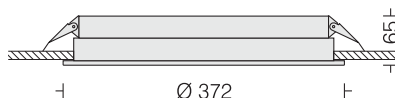

Circline FRL2

□ LDR2430 26

Power 26W

LED □ 3000K □ 4000K □ 5700K
Dimming Options available*
Housing Spun Al in White
Diffuser Injection Moulded Opal PMMA

26W

Circline FRL3

□ LDR2432 38

Power 38W

LED □ 3000K □ 4000K □ 5700K
Dimming Options available*
Housing Spun Al in White
Diffuser Opal PMMA