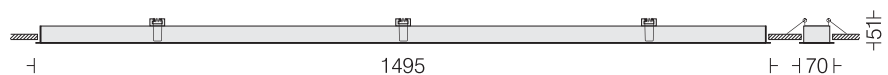

Linea 50 R4
☐ LNX50R4 24
Power 24W

LED Dimming Housing Diffuser
☐ 3000k ☐ 4000k ☐ 5700k
Options available*
Extruded Al in White
Opal PMMA