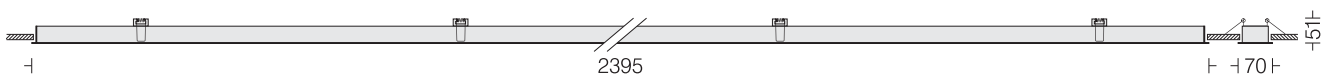

Linea 50 R5
☐ LNX50R5 30
Power 30W

LED Dimming Housing Diffuser
☐ 3000k ☐ 4000k ☐ 5700k
Options available*
Extruded Al in White
Opal PMMA