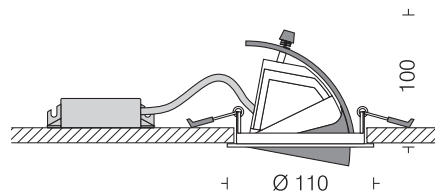

Zoom Spot 2

□ LDR1136 15

Power 15W

- LED COB □ 3000K □ 4000K □ 5000K □ Tunable White
- Dimming Options available*
- Housing Cast Al in White
- Reflector Faceted Mirror Bright Finish
- Filter Clear
- Cooling Passive Heatsink in Al