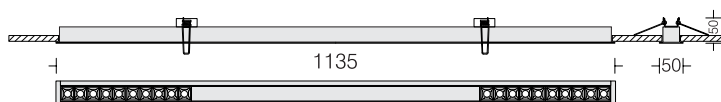

Linea 30 Dark Light R21

□ DRK30R2D2 38

Power 38W

LED
Dimming
Housing
Diffuser
Optics

□ 3000k □ 4000k □ 5700k
Options available*
Extruded Al in texture White
Opal PC
□ 15° □ 30° □ 45° Reflector
Lens + Anti-glare black cover