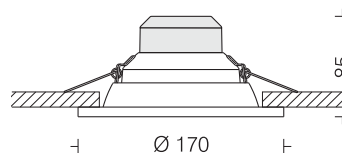

Splendid Down Light 3

□ LDR0055 22

Power: 22W

LED □ 3000K □ 4000K □ 6500K
Beam Angle □ 90°
Trim Cast Al in White
Reflector Faceted Al Mirror Bright Finish
Filter PMMA □ Clear □ Opal