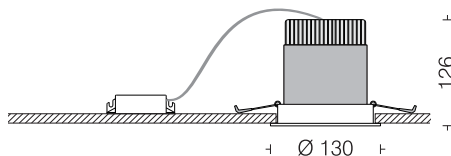

Deep Down Light 4

□ LDR1142 24

Power 24W

LED	COB □ 3000K □ 4000K □ 5000K □ Tunable White
Dimming	Options available*
Trim	Cast Al in White
Baffle	Cast Al in Black
Reflector	Faceted Mirror Bright Finish
Filter	Clear
Cooling	Passive Heatsink in Al