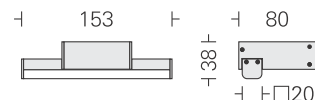

Ultraslim Mirror Light 1

□ LDW1911 05

Power 05W

LED
Housing &
Channel
Diffuser

□ 3000k □ 4000k □ 5700k
Extruded anodized Al in Satin Finish

Opal PC

05W

Ultraslim Mirror Light 2