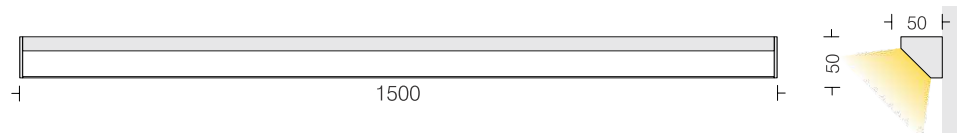

Delta 50 C5
☐ **DTC50W5 29**
Power 29W

LED ☐ 3000k ☐ 4000k ☐ 5700k
Dimming Options available*
Housing Extruded Al in texture White
Diffuser Opal PMMA
Control Gear Remote Mounting