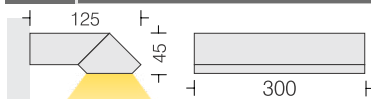

07W

Delta 50 M1
☐ DTM50W1 07
Power 07W

LED
Housing
CG Box
Diffuser

☐ 3000k ☐ 4000k ☐ 5700k
Extruded Al in texture White
CRCA in texture White
Opal PMMA

14W

Delta 50 M2
☐ DTM50W2 14
Power 14W

LED
Housing
CG Box
Diffuser

☐ 3000k ☐ 4000k ☐ 5700k
Extruded Al in texture White
CRCA in texture White
Opal PMMA

09W

Delta Updown Light W1
☐ DTUD50W1 09
Power 09W

LED
Housing
Finish
CG Box
Finish
Diffuser

☐ 3000k ☐ 4000k ☐ 5700k
Extruded Al in texture
☐ White ☐ Black ☐ Wood*
CRCA in texture
☐ White ☐ Black
Opal PMMA

13W

Delta Updown Light W2
☐ DTUD50W2 13
Power 13W

LED
Housing
Finish
CG Box
Finish
Diffuser

☐ 3000k ☐ 4000k ☐ 5700k
Extruded Al in texture
☐ White ☐ Black ☐ Wood*
CRCA in texture
☐ White ☐ Black
Opal PMMA