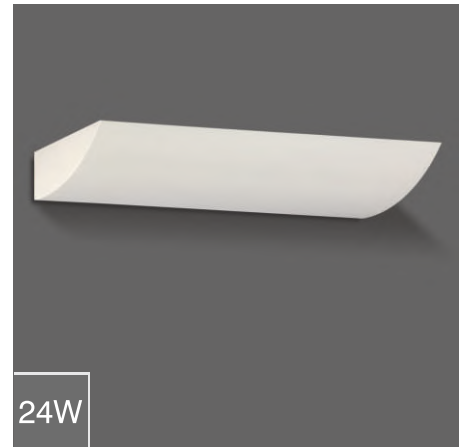

Uplight 3L

9 LDW2202 24

LED 9 3000K 9 4000K 9 5700K
Housing CRCA in White
Filter Opal

24W