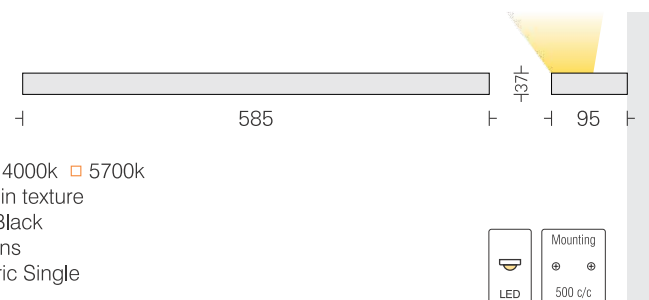

13W

Arrowslim Uplight 12
☐ LDW2243 13
Power 13W

1. LED
   - Housing
   - Finish
   - Optics
2. ☐ 3000k ☐ 4000k ☐ 5700k
   - Extruded Al in texture
   - ☐ White ☐ Black
   - Clear PC Lens
   - ☐ Asymmetric Single