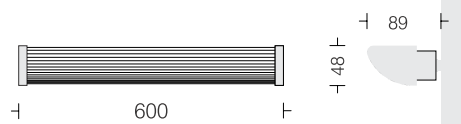

Alina wall light

07W

Alina Wall Light 1
□ ALNW1 07
Power 07W

LED
Housing & Tray
CG Box
Diffuser
End Caps

□ 3000k □ 4000k □ 5700k
CRCA in texture □ White

CRCA in texture □ White
Opal PMMA
PC in White

14W

Alina Wall Light 2
□ ALNW2 14
Power 14W

LED
Housing & Tray
CG Box
Diffuser
End Caps

□ 3000k □ 4000k □ 5700k
CRCA in texture □ White

CRCA in texture □ White
Opal PMMA
PC in White

22W

Alina Wall Light 4
□ ALNW4 22
Power 22W

LED
Housing & Tray
CG Box
Diffuser
End Caps

□ 3000k □ 4000k □ 5700k
CRCA in texture □ White

CRCA in texture □ White
Opal PMMA
PC in White