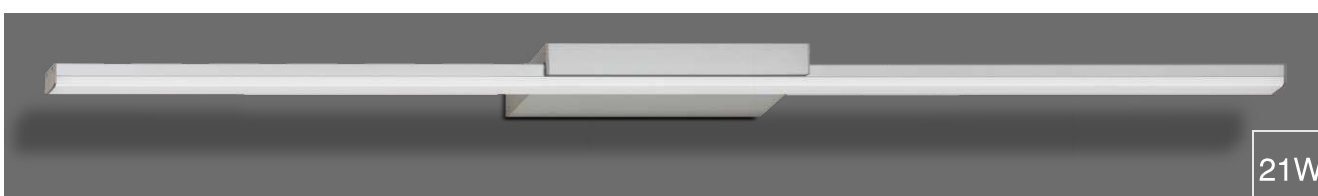

Ultraslim Mirror Light 1

□ LDW1911 05

Power 05W

LED
Housing &
Channel
Diffuser

□ 3000k □ 4000k □ 5700k
Extruded anodized Al in Satin Finish

Opal PC

05W

Ultraslim Mirror Light 2

□ LDW1911 09

Power 09W

LED
Housing &
Channel
Diffuser

□ 3000k □ 4000k □ 5700k
Extruded anodized Al in Satin Finish

Opal PC

09W

Ultraslim Mirror Light 3

□ LDW1911 12

Power 12W

LED
Housing &
Channel
Diffuser

□ 3000k □ 4000k □ 5700k
Extruded anodized Al in Satin Finish

Opal PC

12W

Ultraslim Mirror Light 4

□ LDW1911 21

Power 21W