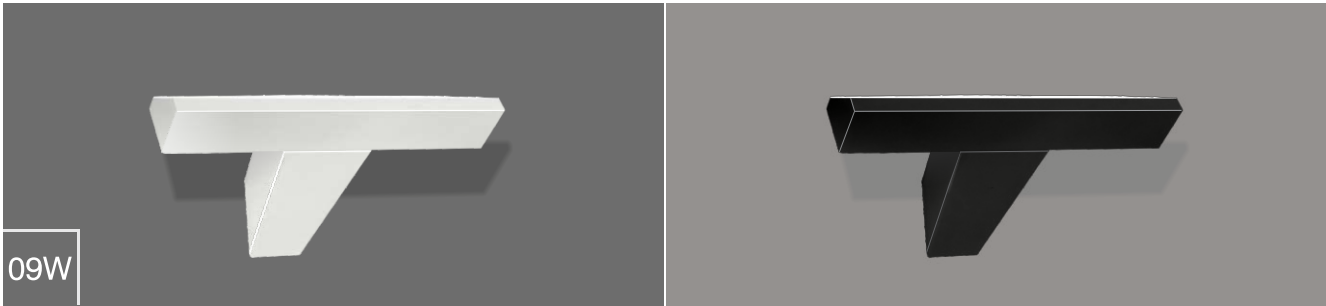

Delta Uplight | Arrowslim Uplight

09W

Delta Uplight W1
☐ DTU50W1 09
Power 09W

1. LED
   - Housing
   - Finish
   - CG Box
   - Finish
   - Diffuser
2. ☐ 3000k ☐ 4000k ☐ 5700k
   - Extruded Al in texture
   - ☐ White ☐ Black ☐ Wood*
   - CRCA in texture
   - ☐ White ☐ Black
   - Opal PMMA