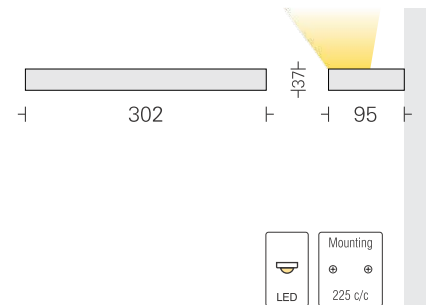

Delta Uplight | Arrowslim Uplight

09W

Delta Uplight W1
☐ DTU50W1 09
Power 09W

1. LED
   - Housing
   - Finish
   - CG Box
   - Finish
   - Diffuser
2. ☐ 3000k ☐ 4000k ☐ 5700k
   - Extruded Al in texture
   - ☐ White ☐ Black ☐ Wood*
   - CRCA in texture
   - ☐ White ☐ Black
   - Opal PMMA

09W

Arrowslim Uplight 11
☐ LDW2242 09
Power 09W

1. LED
   - Housing
   - Finish
   - Optics
2. ☐ 3000k ☐ 4000k ☐ 5700k
   - Extruded Al in texture
   - ☐ White ☐ Black
   - Clear PC Lens
   - ☐ Asymmetric Single

13W

Arrowslim Uplight 12
☐ LDW2243 13
Power 13W

1. LED
   - Housing
   - Finish
   - Optics
2. ☐ 3000k ☐ 4000k ☐ 5700k
   - Extruded Al in texture
   - ☐ White ☐ Black
   - Clear PC Lens
   - ☐ Asymmetric Single