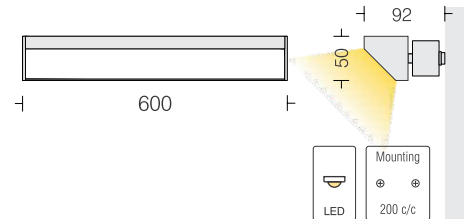

07W

Delta 50 M1
☐ DTM50W1 07
Power 07W

LED
Housing
CG Box
Diffuser

☐ 3000k ☐ 4000k ☐ 5700k
Extruded Al in texture White
CRCA in texture White
Opal PMMA

14W

Delta 50 M2
☐ DTM50W2 14
Power 14W

LED
Housing
CG Box
Diffuser

☐ 3000k ☐ 4000k ☐ 5700k
Extruded Al in texture White
CRCA in texture White
Opal PMMA

09W

Delta Updown Light W1
☐ DTUD50W1 09
Power 09W

LED
Housing
Finish
CG Box
Finish
Diffuser

☐ 3000k ☐ 4000k ☐ 5700k
Extruded Al in texture
☐ White ☐ Black ☐ Wood*
CRCA in texture
☐ White ☐ Black
Opal PMMA

13W

Delta Updown Light W2
☐ DTUD50W2 13
Power 13W

LED
Housing
Finish
CG Box
Finish
Diffuser

☐ 3000k ☐ 4000k ☐ 5700k
Extruded Al in texture
☐ White ☐ Black ☐ Wood*
CRCA in texture
☐ White ☐ Black
Opal PMMA