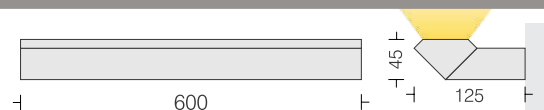

Delta Updown Light W1
☐ DTUD50W1 09
Power 09W

LED
Housing
Finish
CG Box
Finish
Diffuser

☐ 3000k ☐ 4000k ☐ 5700k
Extruded Al in texture
☐ White ☐ Black ☐ Wood*
CRCA in texture
☐ White ☐ Black
Opal PMMA

13W