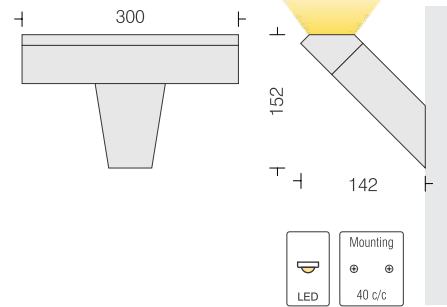

09W

Arrowslim Uplight 11
☐ LDW2242 09
Power 09W

1. LED
   - Housing
   - Finish
   - Optics
2. ☐ 3000k ☐ 4000k ☐ 5700k
   - Extruded Al in texture
   - ☐ White ☐ Black
   - Clear PC Lens
   - ☐ Asymmetric Single