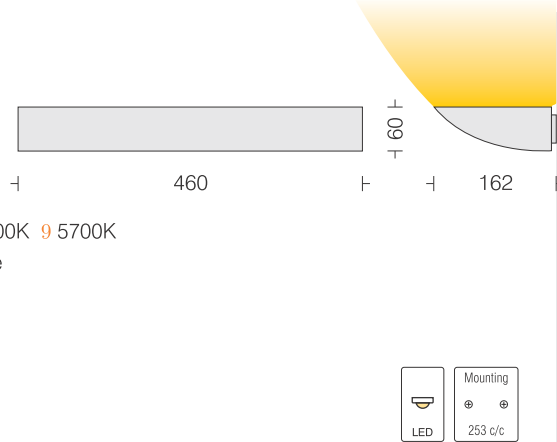

Uplight 3L

9 LDW2202 24

LED 9 3000K 9 4000K 9 5700K
Housing CRCA in White
Filter Opal

24W