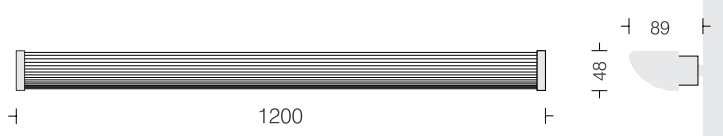

Alina Wall Light 4
□ ALNW4 22
Power 22W

LED
Housing & Tray
CG Box
Diffuser
End Caps

□ 3000k □ 4000k □ 5700k
CRCA in texture □ White

CRCA in texture □ White
Opal PMMA
PC in White