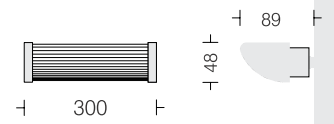

Delta 50 C8
 DTC50W8 48
 Power 48W

LED 3000k 4000k 5700k
 Dimming Options available*
 Housing Extruded Al in texture White
 Diffuser Opal PMMA
 Control Gear Remote Mounting

Alina wall light

07W

Alina Wall Light 1
 □ ALNW1 07
 Power 07W