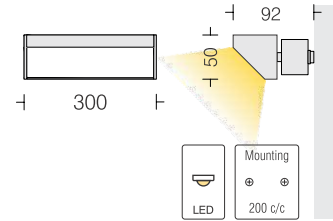

CRCA in texture □ White
 Opal PMMA
 PC in White

07W

Delta 50 M1
 DTM50W1 07
 Power 07W

LED
 Housing
 CG Box
 Diffuser

3000k 4000k 5700k
 Extruded Al in texture White
 CRCA in texture White
 Opal PMMA

14W

Delta 50 M2
 DTM50W2 14
 Power 14W