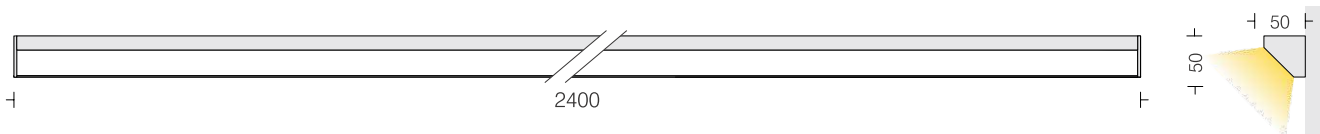

Delta 50 C8
☐ **DTC50W8 48**
Power 48W

LED ☐ 3000k ☐ 4000k ☐ 5700k
Dimming Options available*
Housing Extruded Al in texture White
Diffuser Opal PMMA
Control Gear Remote Mounting