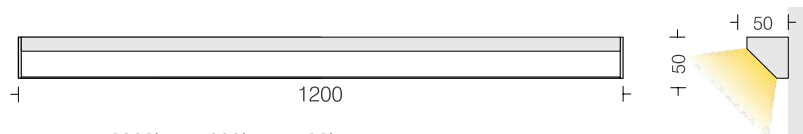

Delta 50 C4
☐ **DTC50W4 24**
Power 24W

LED ☐ 3000k ☐ 4000k ☐ 5700k
Dimming Options available*
Housing Extruded Al in texture White
Diffuser Opal PMMA
Control Gear Remote Mounting