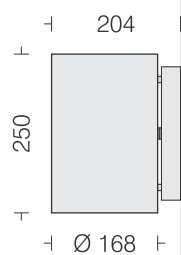

11W

Splendid Wall Light 3D

□ LDW0055D

Power 22W

- LED □ 3000K □ 4000K □ 6500K
- Beam Angle □ 90°
- Housing Spun Al in texture
- Finish □ White □ Black
- Reflector Faceted AL. Mirror Bright Finish
- Filter PMMA □ Clear □ Opal