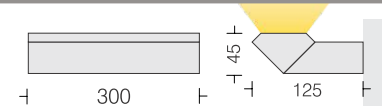

07W

Delta 50 M1
☐ DTM50W1 07
Power 07W

LED
Housing
CG Box
Diffuser

☐ 3000k ☐ 4000k ☐ 5700k
Extruded Al in texture White
CRCA in texture White
Opal PMMA

14W

Delta 50 M2
☐ DTM50W2 14
Power 14W

LED
Housing
CG Box
Diffuser

☐ 3000k ☐ 4000k ☐ 5700k
Extruded Al in texture White
CRCA in texture White
Opal PMMA

09W

Delta Updown Light W1
☐ DTUD50W1 09
Power 09W

LED
Housing
Finish
CG Box
Finish
Diffuser

☐ 3000k ☐ 4000k ☐ 5700k
Extruded Al in texture
☐ White ☐ Black ☐ Wood*
CRCA in texture
☐ White ☐ Black
Opal PMMA

13W

Delta Updown Light W2
☐ DTUD50W2 13
Power 13W

LED
Housing
Finish
CG Box
Finish
Diffuser

☐ 3000k ☐ 4000k ☐ 5700k
Extruded Al in texture
☐ White ☐ Black ☐ Wood*
CRCA in texture
☐ White ☐ Black
Opal PMMA