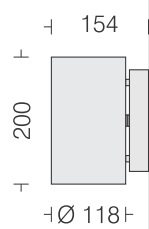

Splendid Wall Light 1C

□ LDW0053C

Power 11W

- LED □ 3000K □ 4000K □ 6500K
- Beam Angle □ 90°
- Housing Spun Al in texture
- Finish □ White □ Black
- Reflector Faceted Al Mirror Bright Finish
- Filter PMMA □ Clear □ Opal