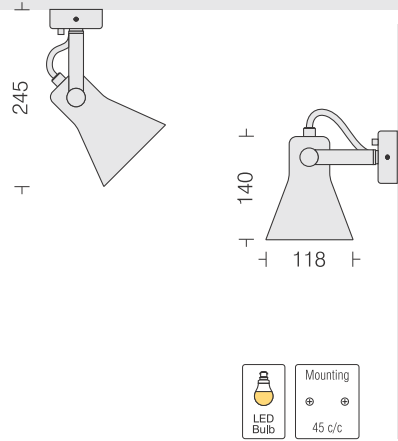

Alfa | Uplight

Alfa 1

□ LDW0031 09

For LED Bulb 9W/max/B22d

Housing Spun Al in texture
Finish □ White □ Black