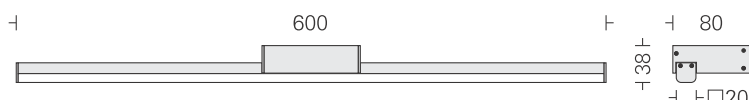

Ultraslim Mirror Light 3

□ LDW1911 12

Power 12W

LED
Housing &
Channel
Diffuser

□ 3000k □ 4000k □ 5700k
Extruded anodized Al in Satin Finish

Opal PC

12W