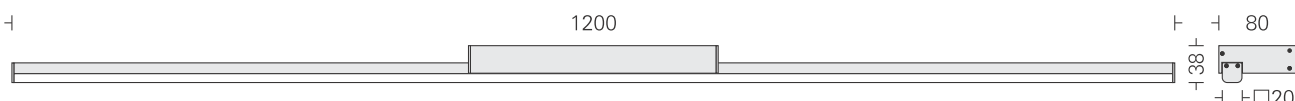

Ultraslim Mirror Light 4

□ LDW1911 21

Power 21W

LED
Housing &
Channel
Diffuser

□ 3000k □ 4000k □ 5700k
Extruded anodized Al in Satin Finish

Opal PC