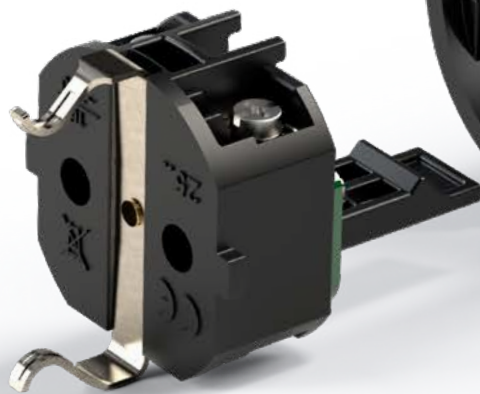

TOP TAURUS²

Der Schutzkontaktstecker

LED voltage indicator
(optionally available)

2 different **covers**
(hinged lid and cap with band)

Modern, robust
Design - no more
housing screws

Perfect **cable entry**
with **bend protection**
and strain relief for cable
diameter Ø 6-14mm

Contact carrier
dual earthing system (PA6)

Rubberized housing
for optimal **feel**
and perfect **grip**

STRONG
TAURUS [lat.] - THE BULL

6 COLOR-VARIATIONS

Standard
black/red

Midnight
black/black

Special colors
on request

LED voltage indicator

for visual indication if voltage is present.
The LED offers particular advantages when testing the insulation resistance between L and N during repeating tests.

TOP TAURUS²

Der Schutzkontaktstecker

open +/- contact
screws (PH2)

funnel inlet of
conductors

100%
MADE IN AUSTRIA

QUICK & EASY ASSEMBLY

...due to screwless quick locking system

external strain relief

screwless
quick locking
system

- ✓ no housing screws = minimum assembly time
- ✓ tool-free quick locking system of housing cover and strain relief in combination
- ✓ rubberized surface for optimal feel and perfect grip
- ✓ easy mounting and dismounting of the contact carrier
- ✓ open contact screws - all operable from one direction
- ✓ optional LED operating voltage indicator for connectors