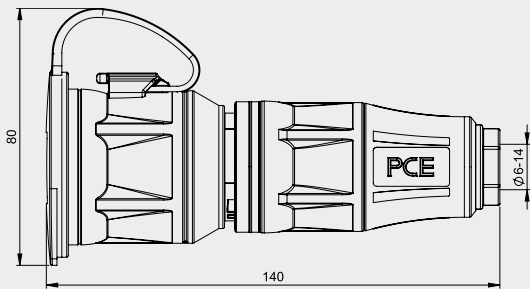

Connector IP54

with cap

Safety connector series **TOPTAURUS2**

- material: PA6, 2-component rubberized
- system: Austrian/German or French/Belgian
- cap with band
- screwless quick locking system for housing cover and strain relief
- standard color: black (similar to RAL9005) / red (similar to RAL3000)
- optional: LED voltage indicator, shutter
- protection class: **IP54** dust- and splashproof

25711-sr

version	Austr./German	French/Belgian
connector IP54 with cap	25711-sr	24711-sr
with shutter	25711-src	24711-src
with LED voltage indicator	25731-sr	24731-sr
with shutter and with LED voltage indicator	25731-src	24731-src

only

IPx4

pack.unit = 10 pcs.

Connector IP54

with hinged lid

Safety connector series **TOPTAURUS2**

- material: PA6, 2-component rubberized
- system: Austrian/German or French/Belgian
- cover with hinged lid
- screwless quick locking system for housing cover and strain relief
- standard color: black (similar to RAL9005) / red (similar to RAL3000)
- optional: LED voltage indicator, shutter
- protection class: **IP54** dust- and splashproof