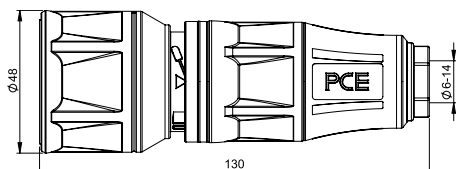

version	dual earthing system
plug IP54	05721-sr

pack.unit = 20 pcs.

Connector IP20

25710-sr

Safety connector series **TOPTAURUS²**

- material: PA6, 2-component rubberized
- system: Austrian/German
- screwless quick locking system for housing cover and strain relief
- standard color: black (similar to RAL9005) / red (similar to RAL3000)
- optional: LED voltage indicator, shutter
- protection class: **IP20**