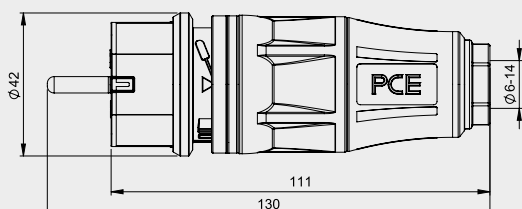

version	dual earthing system
plug IP54	05721-sr

pack.unit = 20 pcs.

Connector IP20