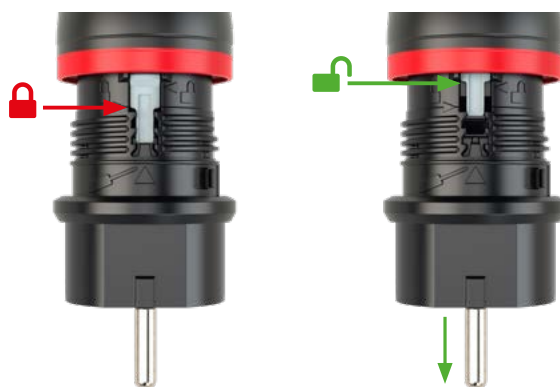

only

IPx4

pack.unit = 10 pcs.

Assembly instructions

1 Push in direction of the arrow to unlock contact carrier

2 Pull out contact carrier

3 Insert and connect cable
Re-insert contact carrier

4 Tighten housing cover
contact carrier is automatically locked and strain relief is tightened simultaneously.

Installation only by qualified electricians or persons trained in electrical engineering

TOP TAURUS ² technical data	Terminal cross section (mm ²)	Cable diameter (mm)	Dismantling length (mm)	Stripping length (mm)	Torques (Ncm)	
					Contact screws	Housing cover
plug	0,75 – 2,5	6 – 14	30	7	80	400
connectors	1 – 2,5	6 – 14	30	7	80	400