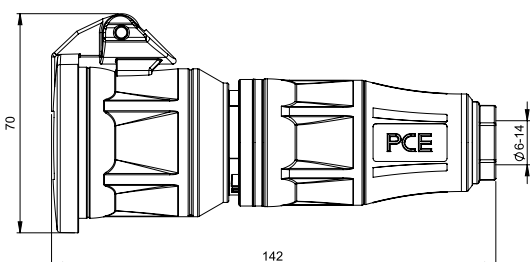

only

IPx4

pack.unit = 10 pcs.

Connector IP54

with hinged lid

Safety connector series **TOPTAURUS2**

- material: PA6, 2-component rubberized
- system: Austrian/German or French/Belgian
- cover with hinged lid
- screwless quick locking system for housing cover and strain relief
- standard color: black (similar to RAL9005) / red (similar to RAL3000)
- optional: LED voltage indicator, shutter
- protection class: **IP54** dust- and splashproof