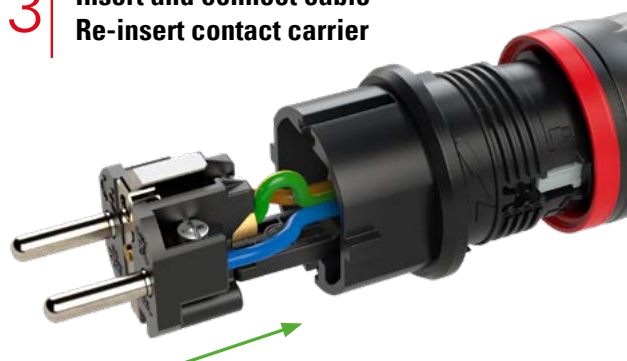

only

IPx4

pack.unit = 10 pcs.

Assembly instructions

1 Push in direction of the arrow to unlock contact carrier

2 Pull out contact carrier

3 Insert and connect cable
Re-insert contact carrier

4 Tighten housing cover
contact carrier is automatically locked and strain relief is tightened simultaneously.