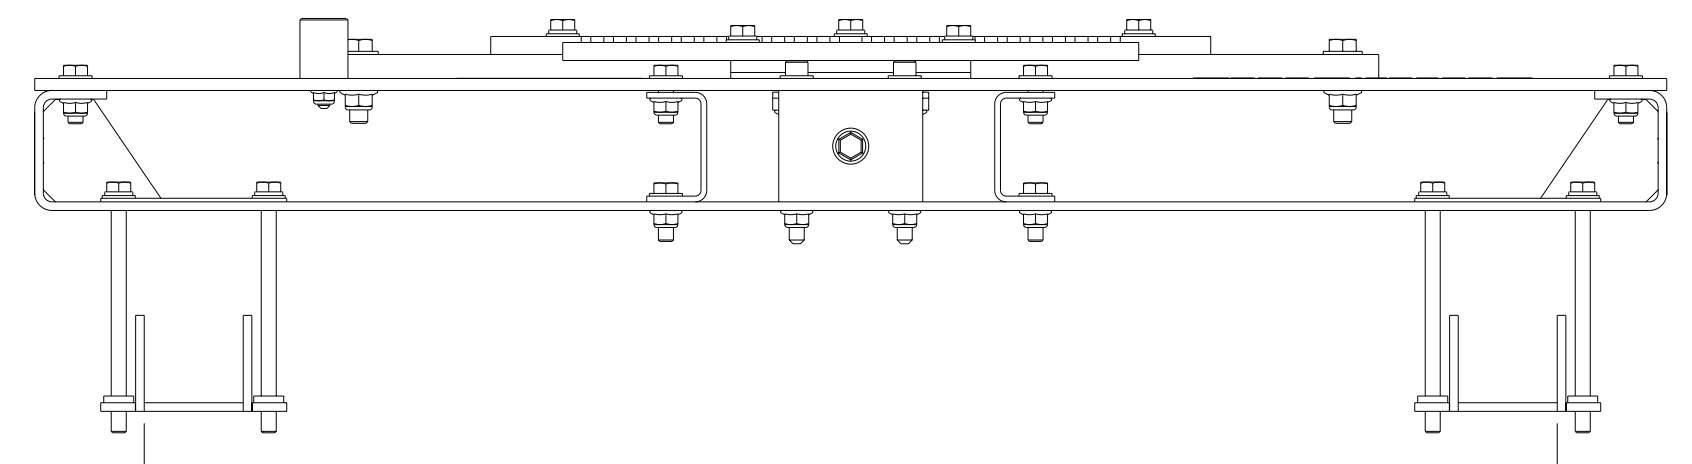

2' 2"  
Max Inside Bed Rail Spacing  
For Alternate Mount  
(recommended, not required)

2' 5"  
Max Bed Rail Spacing  
For 2" Thk Bed Rail Mount

<b>TOLERANCES UNLESS NOTED</b>		<b>Wood-Mizer Products, Inc.</b>				
.xxx ±.005		8180 W. 10th, Indianapolis, In 46214-2400 (317) 271-1542				
.xx ±.010		8829 East State Rd. 46, Greensburg, In 47240-7449 (812) 663-5257				
HOLES ±.010		<b>SHEET</b>	<b>SCALE</b>	<b>DATE</b>	<b>DESIGNED</b>	<b>DRAWN</b>
FRACT ±1/32		1 of 1	0.250	2/11/21	SNW	SNW
ANGLE ± 1/2°						
GRIND #6						
<b>MATERIAL</b>						
<b>DESCRIPTION</b>					<b>NUMBER</b>	<b>REVISION</b>
CookieMizer					SW-COOKIEMIZER	A