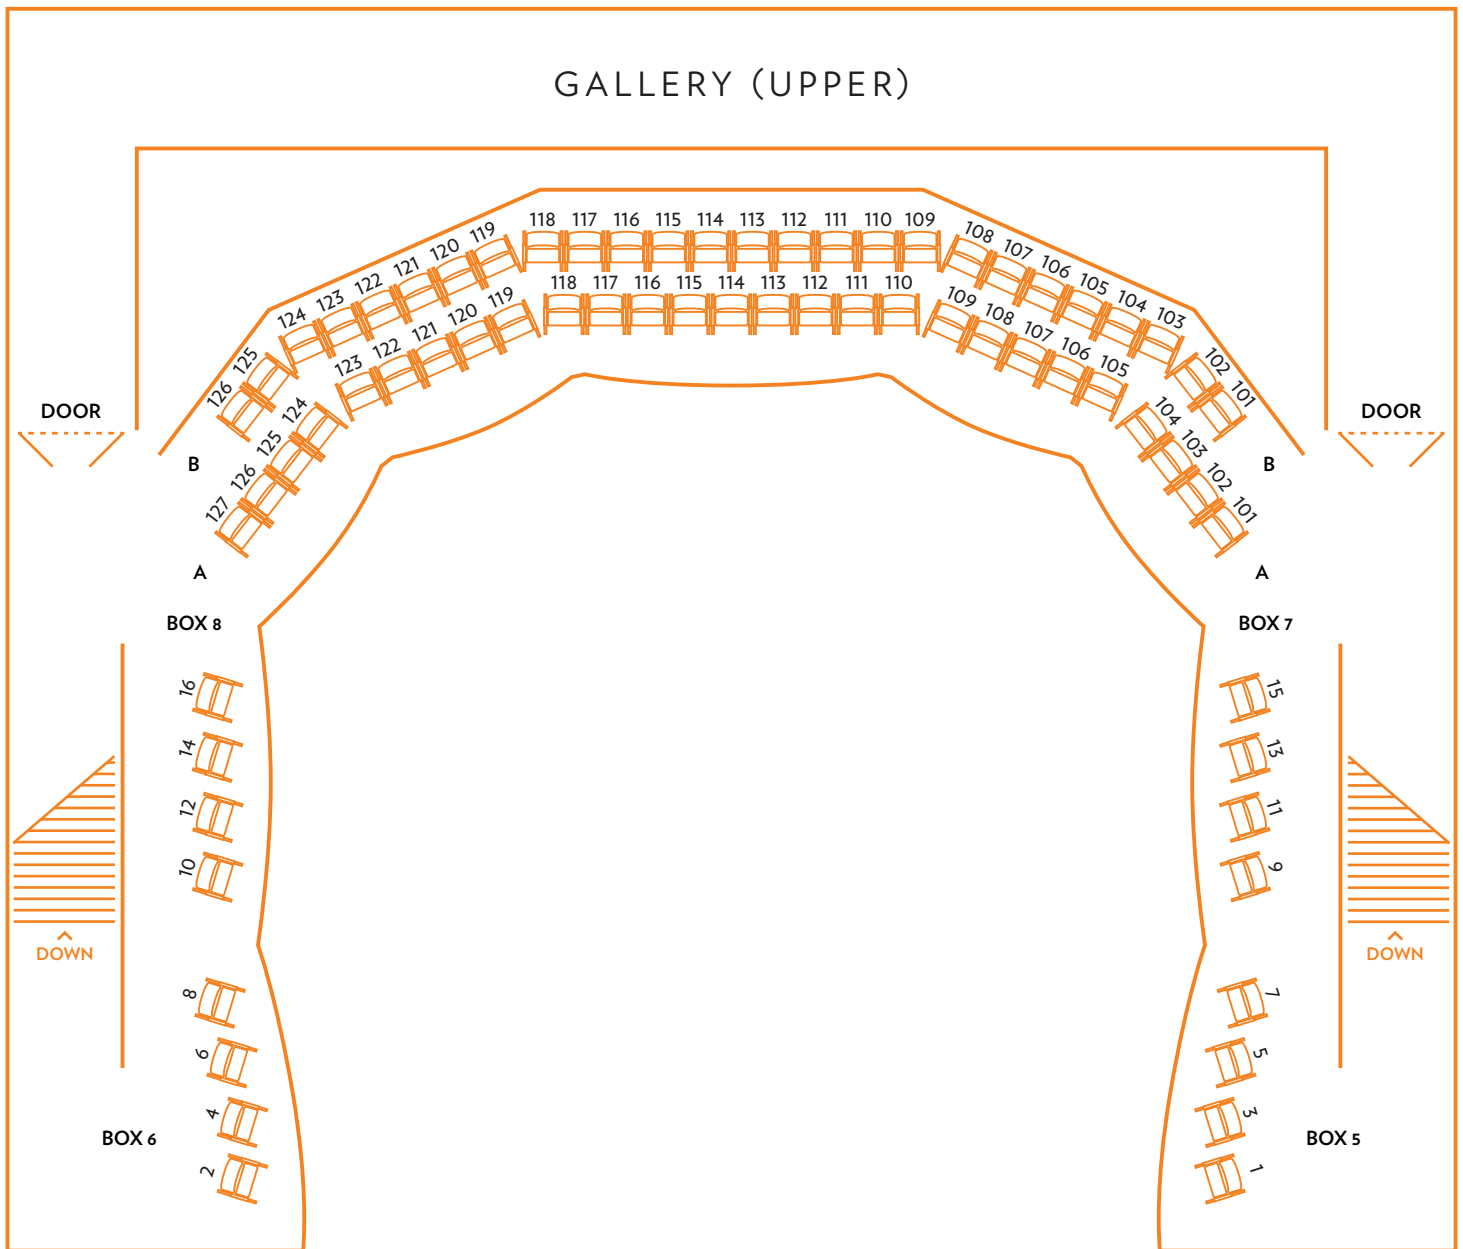

dr.phillips
center

ALEXIS & JIM PUGH THEATER

225 Seats in Main Floor

223 Seats in Main Floor with Full Accessibility Usage

 Wheelchair Positions

Full Theater Capacity:

294 Seats

292 Seats with Full Accessibility Usage

MAIN FLOOR (LOWER)

STAGE

dr.phillips center

ALEXIS & JIM PUGH THEATER

69 Seats in Gallery (Upper)

STAGE