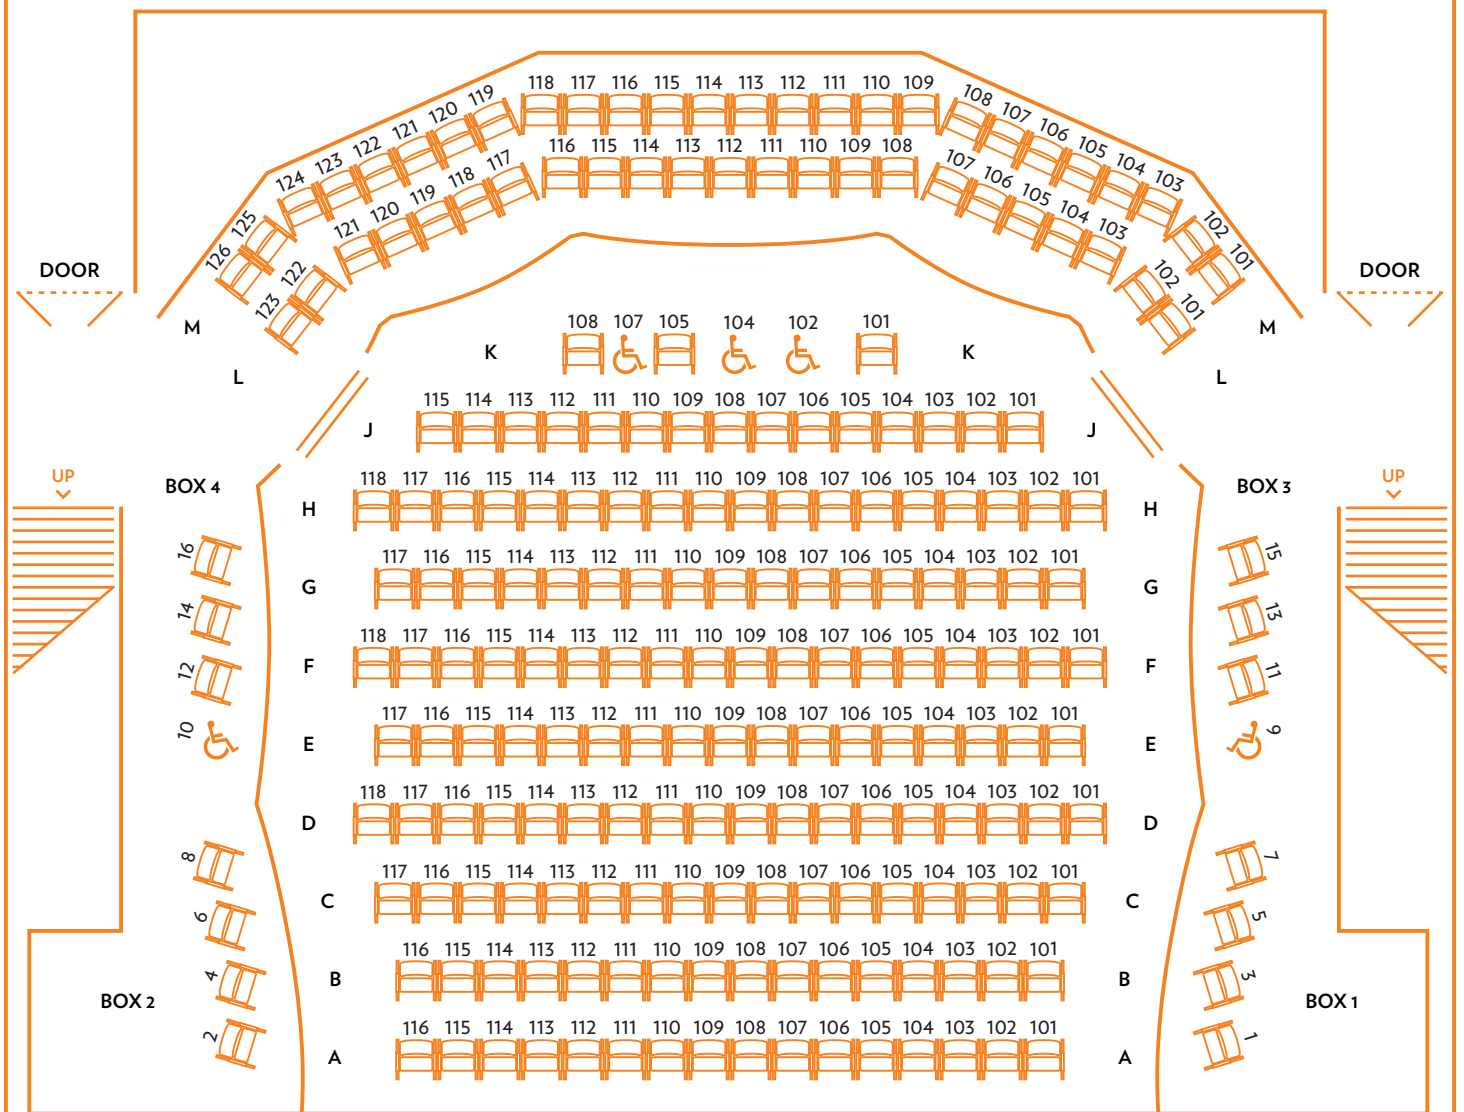

dr.phillips
center

ALEXIS & JIM PUGH THEATER

225 Seats in Main Floor

223 Seats in Main Floor with Full Accessibility Usage

 Wheelchair Positions

Full Theater Capacity:

294 Seats

292 Seats with Full Accessibility Usage

MAIN FLOOR (LOWER)

STAGE

dr.phillips center

ALEXIS & JIM PUGH THEATER

69 Seats in Gallery (Upper)

STAGE