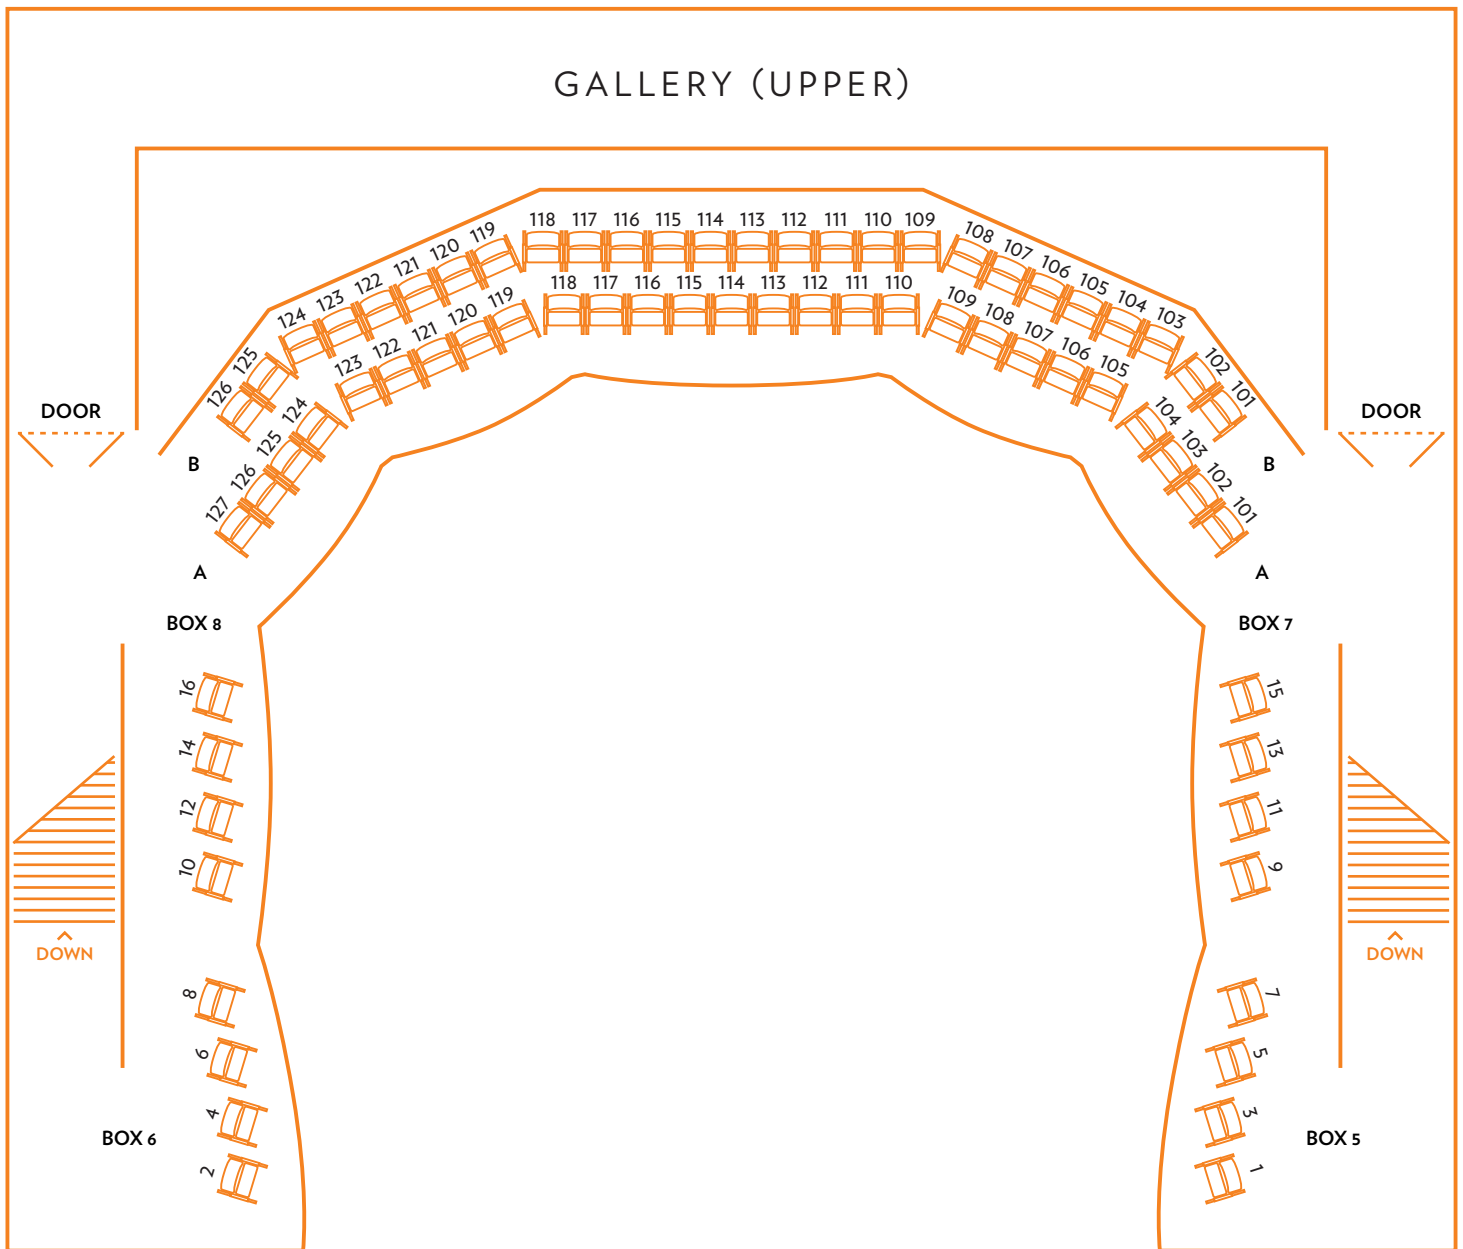

## ALEXIS & JIM PUGH THEATER

225 Seats in Main Floor

223 Seats in Main Floor with Full Accessibility Usage

 Wheelchair Positions

Full Theater Capacity:

294 Seats

292 Seats with Full Accessibility Usage

### MAIN FLOOR (LOWER)

STAGE

dr.phillips  
center

# ALEXIS & JIM PUGH THEATER

69 Seats in Gallery (Upper)

STAGE