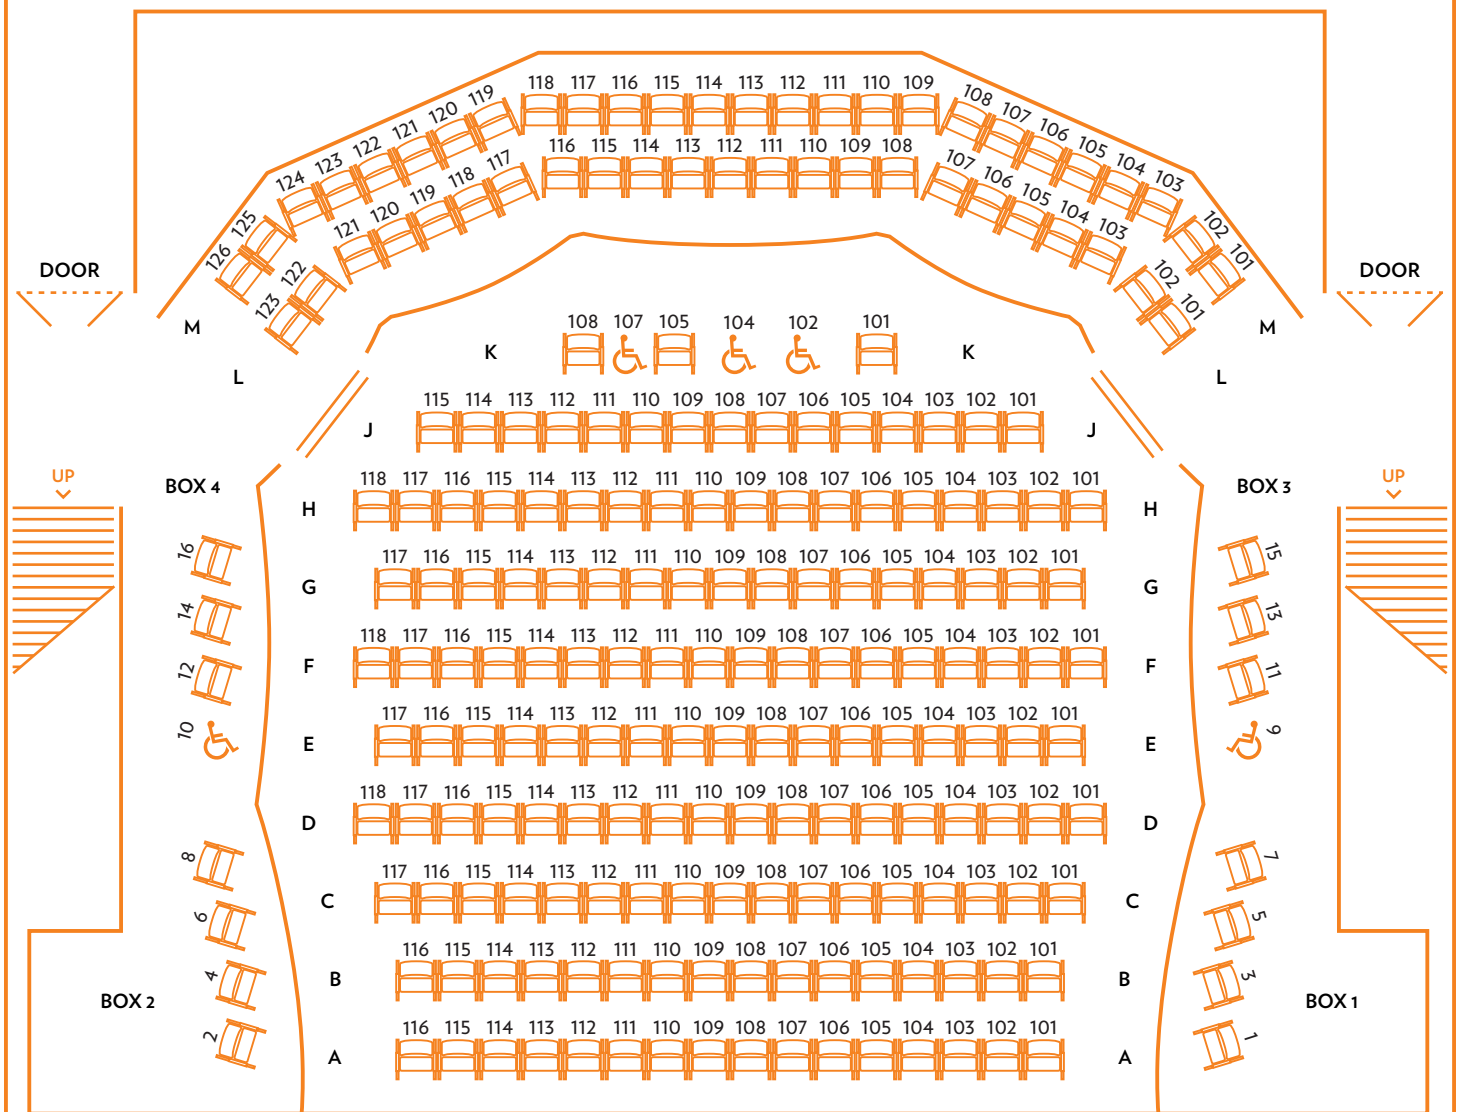

## ALEXIS & JIM PUGH THEATER

225 Seats in Main Floor

223 Seats in Main Floor with Full Accessibility Usage

 Wheelchair Positions

Full Theater Capacity:

294 Seats

292 Seats with Full Accessibility Usage

### MAIN FLOOR (LOWER)

STAGE

dr.phillips  
center

# ALEXIS & JIM PUGH THEATER

69 Seats in Gallery (Upper)

STAGE