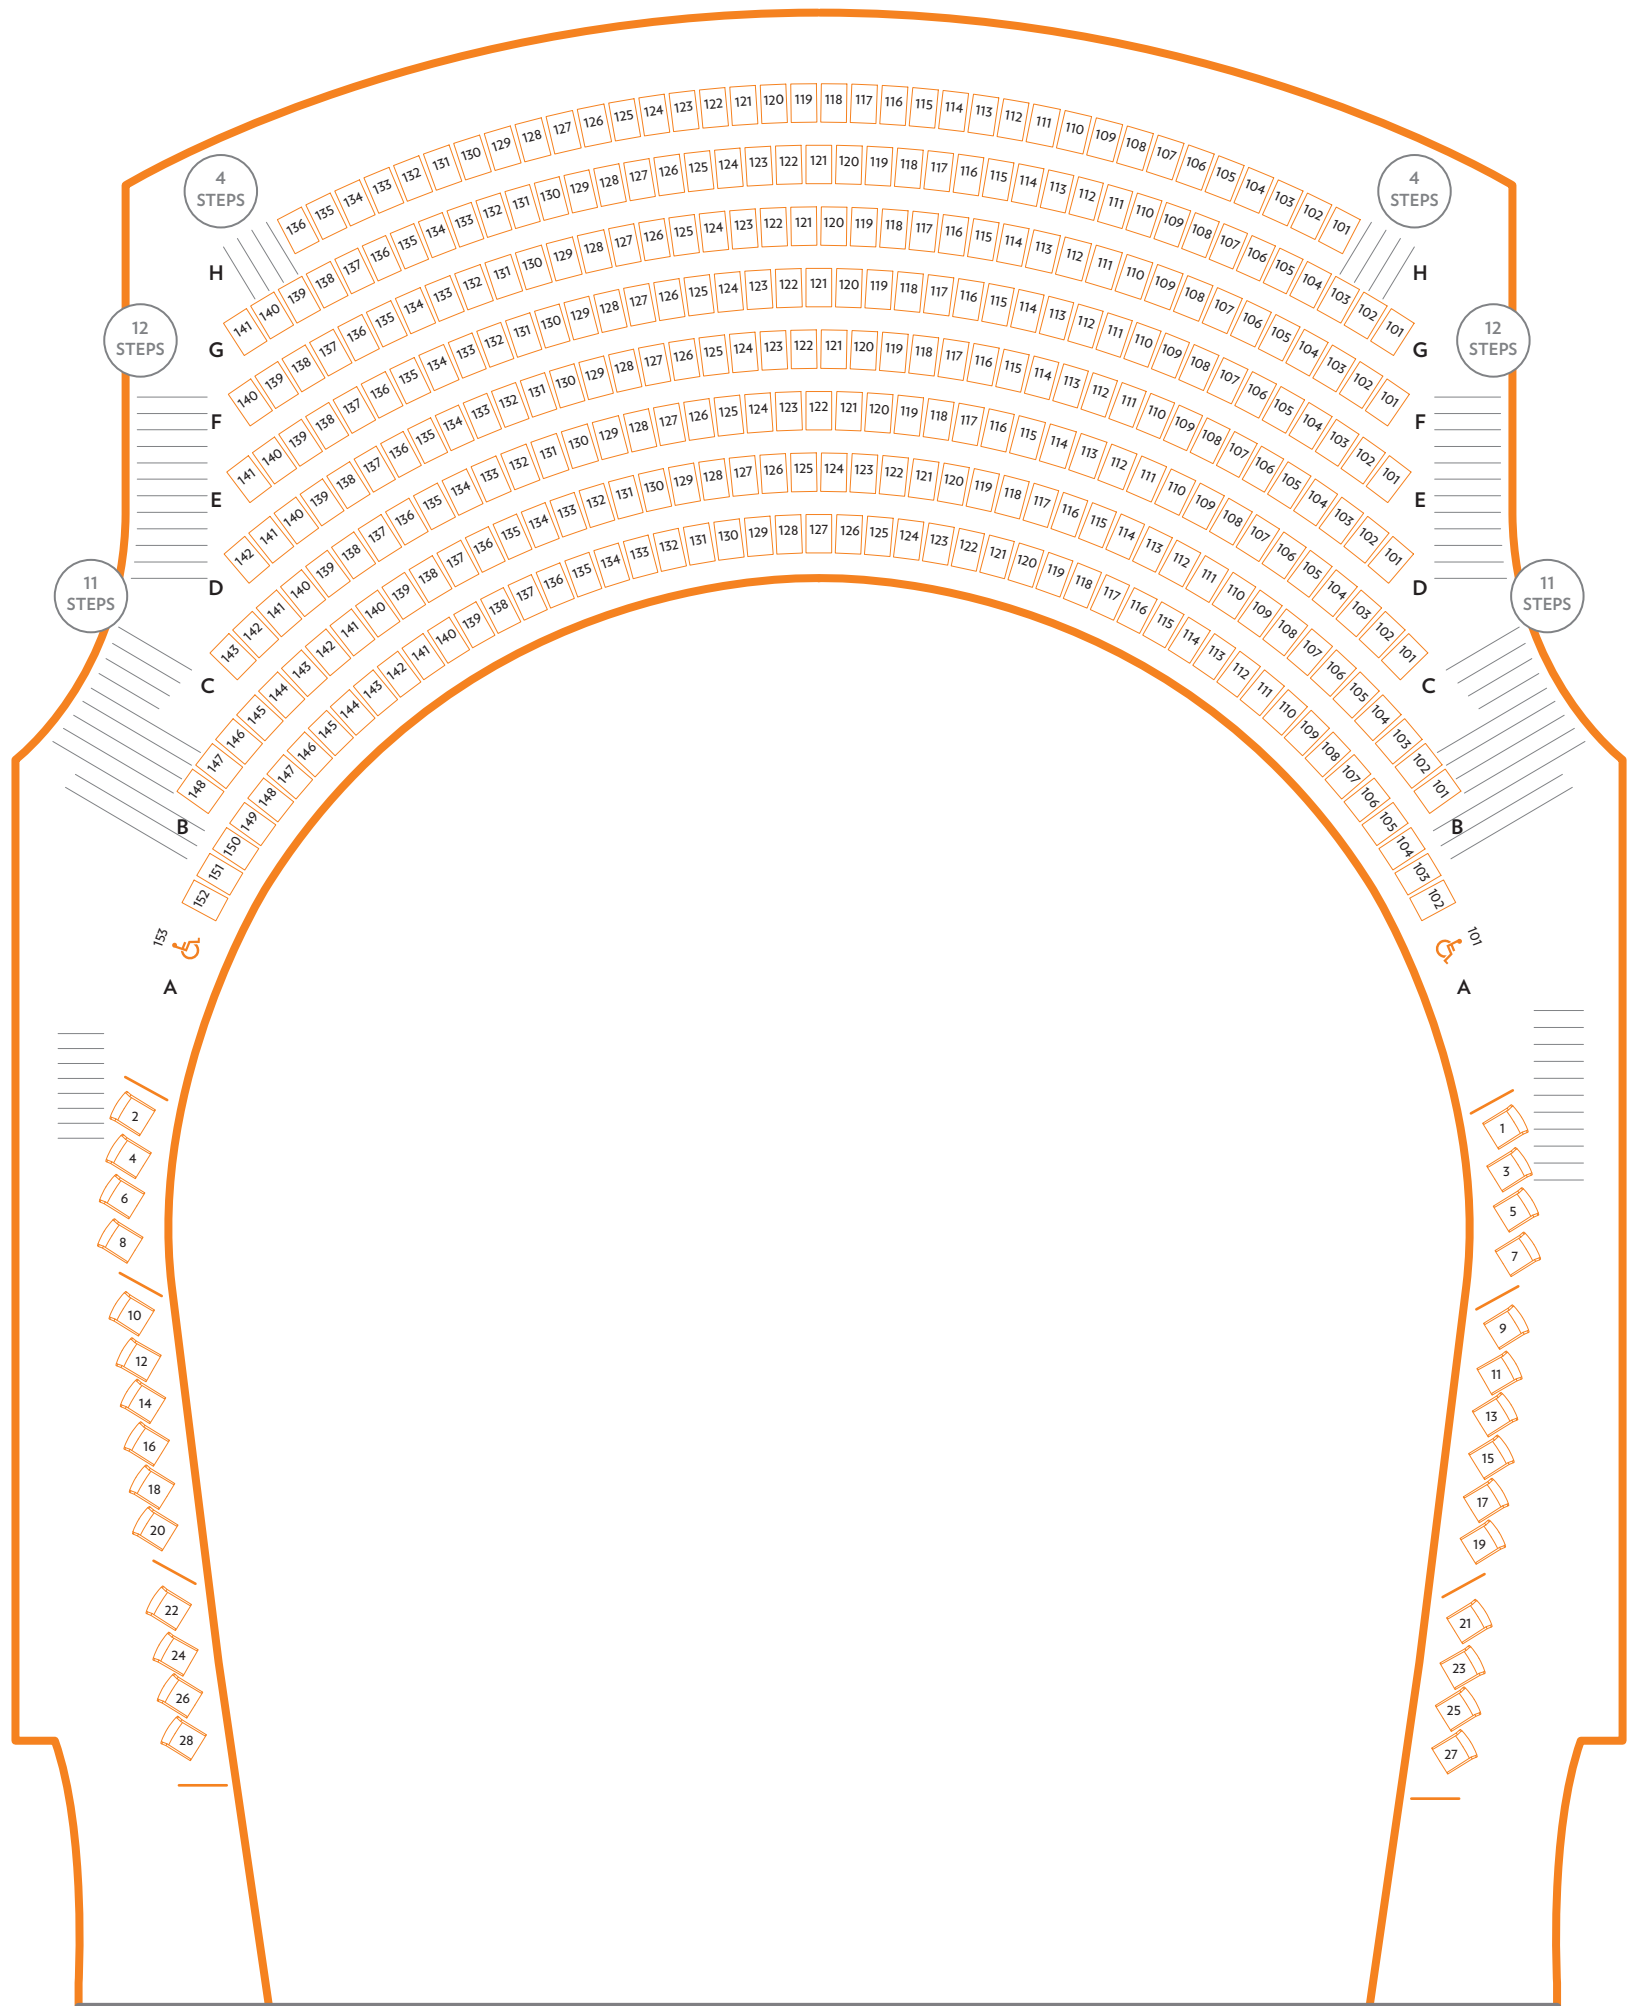

Steinmetz Hall

Upper Tier

Proscenium Configuration - Level 4

000	Wheelchair Positions	
000	Transfer Arm Seats	
	Steps in Aisle	

STAGE