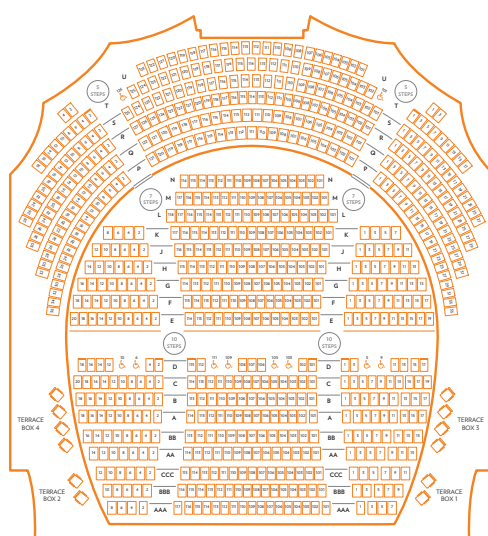

Steinmetz Hall

Proscenium Configuration

Maximum Capacity: 1,586

Upper Tier
Level 4 - Seats 370

Center Tier
Level 3 - Seats 222

Grand Tier
Level 2 - Seats 224

Orchestra
Level 1 - Seats 770

Steinmetz Hall

Orchestra

Proscenium Configuration - Level 1

	Wheelchair Positions	
	Transfer Arm Seats	
	Steps in Aisle	

STAGE

Steinmetz Hall

Grand Tier

Proscenium Configuration - Level 2

 000	Wheelchair Positions	
 000	Transfer Arm Seats	
	Steps in Aisle	

STAGE

Steinmetz Hall

Center Tier

Proscenium Configuration - Level 3

 000	Wheelchair Positions
 000	Transfer Arm Seats
	Steps in Aisle

STAGE

Steinmetz Hall

Upper Tier