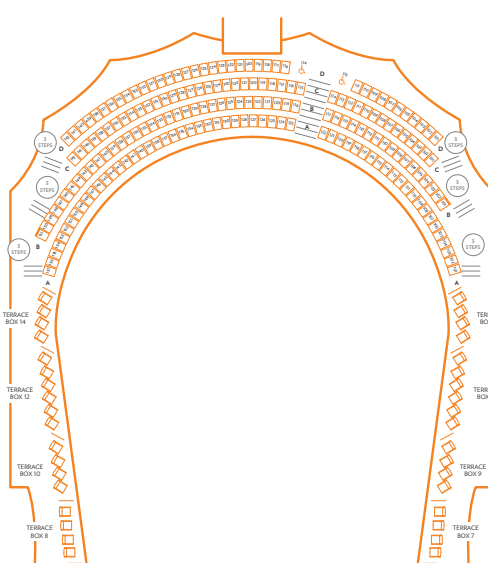

Steinmetz Hall

Proscenium Configuration

Maximum Capacity: 1,586

Upper Tier
Level 4 - Seats 370

Center Tier
Level 3 - Seats 222

Grand Tier
Level 2 - Seats 224

Orchestra
Level 1 - Seats 770

Steinmetz Hall

Orchestra

Proscenium Configuration - Level 1

	Wheelchair Positions	
	Transfer Arm Seats	
	Steps in Aisle	

STAGE

Steinmetz Hall

Grand Tier

Proscenium Configuration - Level 2

 000	Wheelchair Positions	
 000	Transfer Arm Seats	
	Steps in Aisle	

STAGE

Steinmetz Hall

Center Tier

Proscenium Configuration - Level 3

 000	Wheelchair Positions
 000	Transfer Arm Seats
	Steps in Aisle

STAGE

Steinmetz Hall

Upper Tier

Proscenium Configuration - Level 4

 000	Wheelchair Positions	
 000	Transfer Arm Seats	
	Steps in Aisle	

STAGE