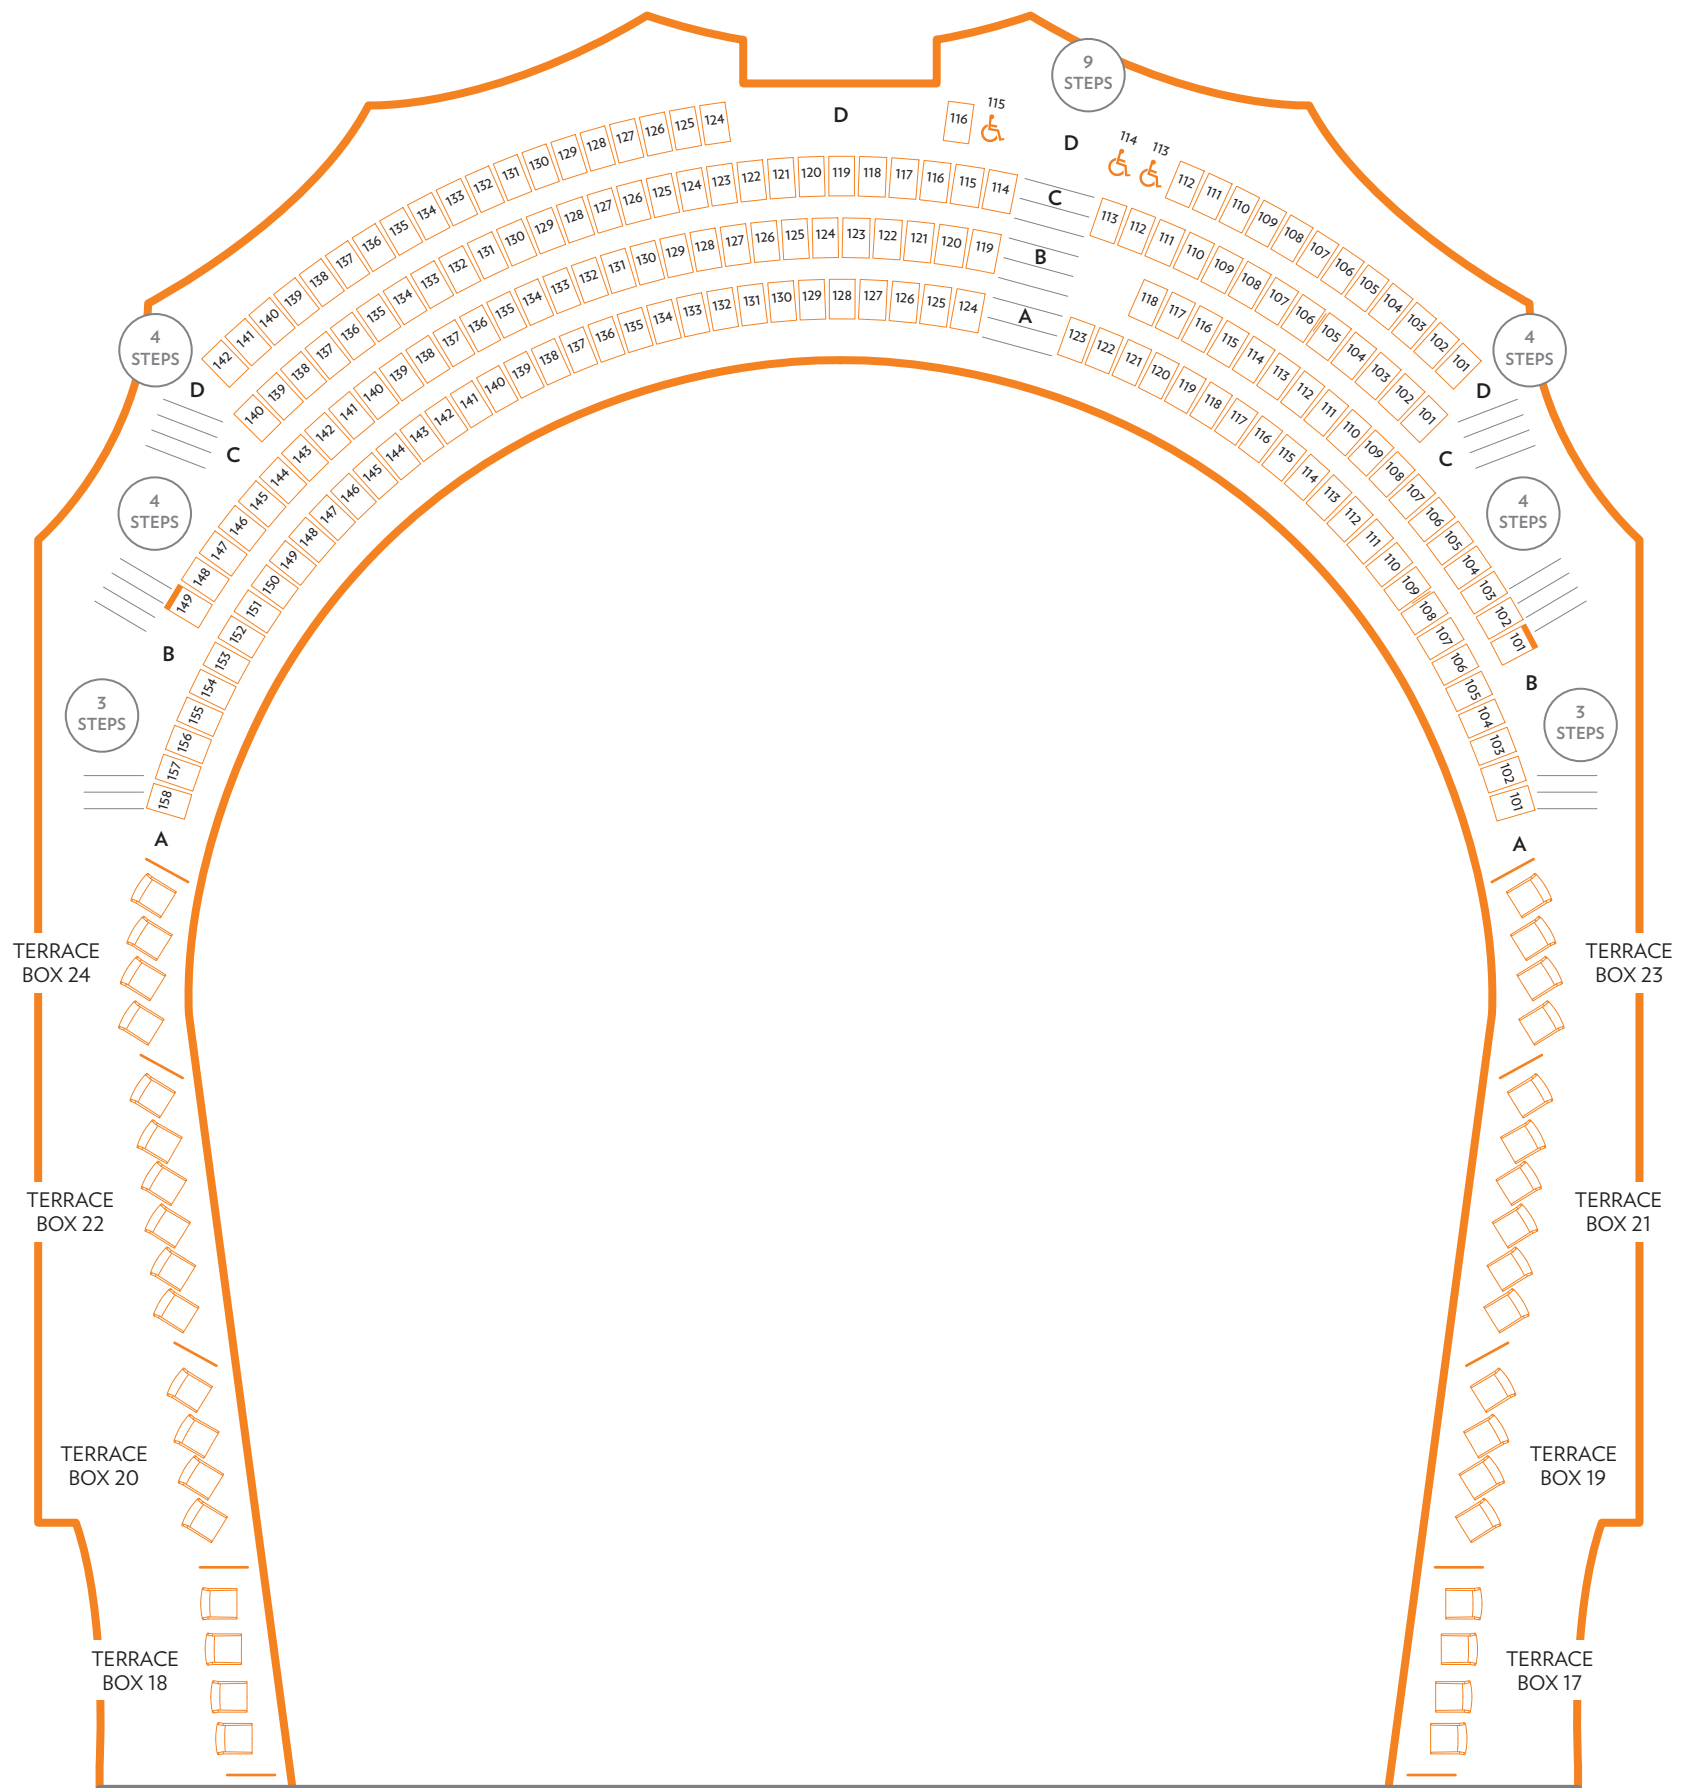

Steinmetz Hall

Proscenium Configuration

Maximum Capacity: 1,586

Upper Tier
Level 4 - Seats 370

Center Tier
Level 3 - Seats 222

Grand Tier
Level 2 - Seats 224

Orchestra
Level 1 - Seats 770

Steinmetz Hall

Orchestra

Proscenium Configuration - Level 1

	Wheelchair Positions	
	Transfer Arm Seats	
	Steps in Aisle	

STAGE

Steinmetz Hall

Grand Tier

Proscenium Configuration - Level 2

 000	Wheelchair Positions	
 000	Transfer Arm Seats	
	Steps in Aisle	

STAGE

Steinmetz Hall

Center Tier

Proscenium Configuration - Level 3

 000	Wheelchair Positions
 000	Transfer Arm Seats
	Steps in Aisle

STAGE

Steinmetz Hall

Upper Tier

Proscenium Configuration - Level 4

 000	Wheelchair Positions	
 000	Transfer Arm Seats	
	Steps in Aisle	

STAGE