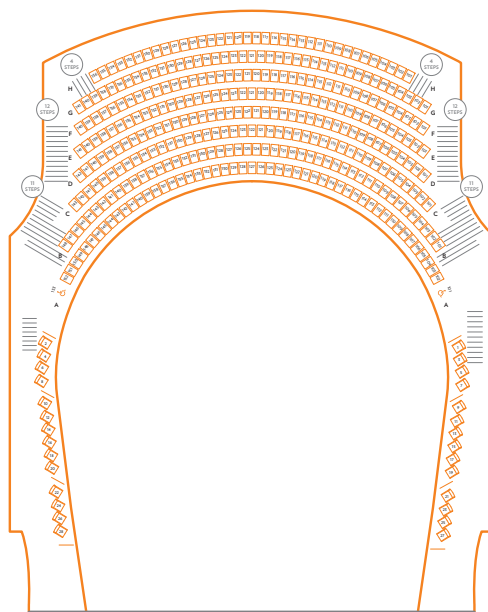

Steinmetz Hall

Proscenium Configuration

Maximum Capacity: 1,586

Upper Tier
Level 4 - Seats 370

Center Tier
Level 3 - Seats 222

Grand Tier
Level 2 - Seats 224

Orchestra
Level 1 - Seats 770

Steinmetz Hall

Orchestra

Proscenium Configuration - Level 1

	Wheelchair Positions	
	Transfer Arm Seats	
	Steps in Aisle	

STAGE

Steinmetz Hall

Grand Tier

Proscenium Configuration - Level 2

 000	Wheelchair Positions	
 000	Transfer Arm Seats	
	Steps in Aisle	

STAGE

Steinmetz Hall

Center Tier

Proscenium Configuration - Level 3

 000	Wheelchair Positions
 000	Transfer Arm Seats
	Steps in Aisle

STAGE

Steinmetz Hall

Upper Tier