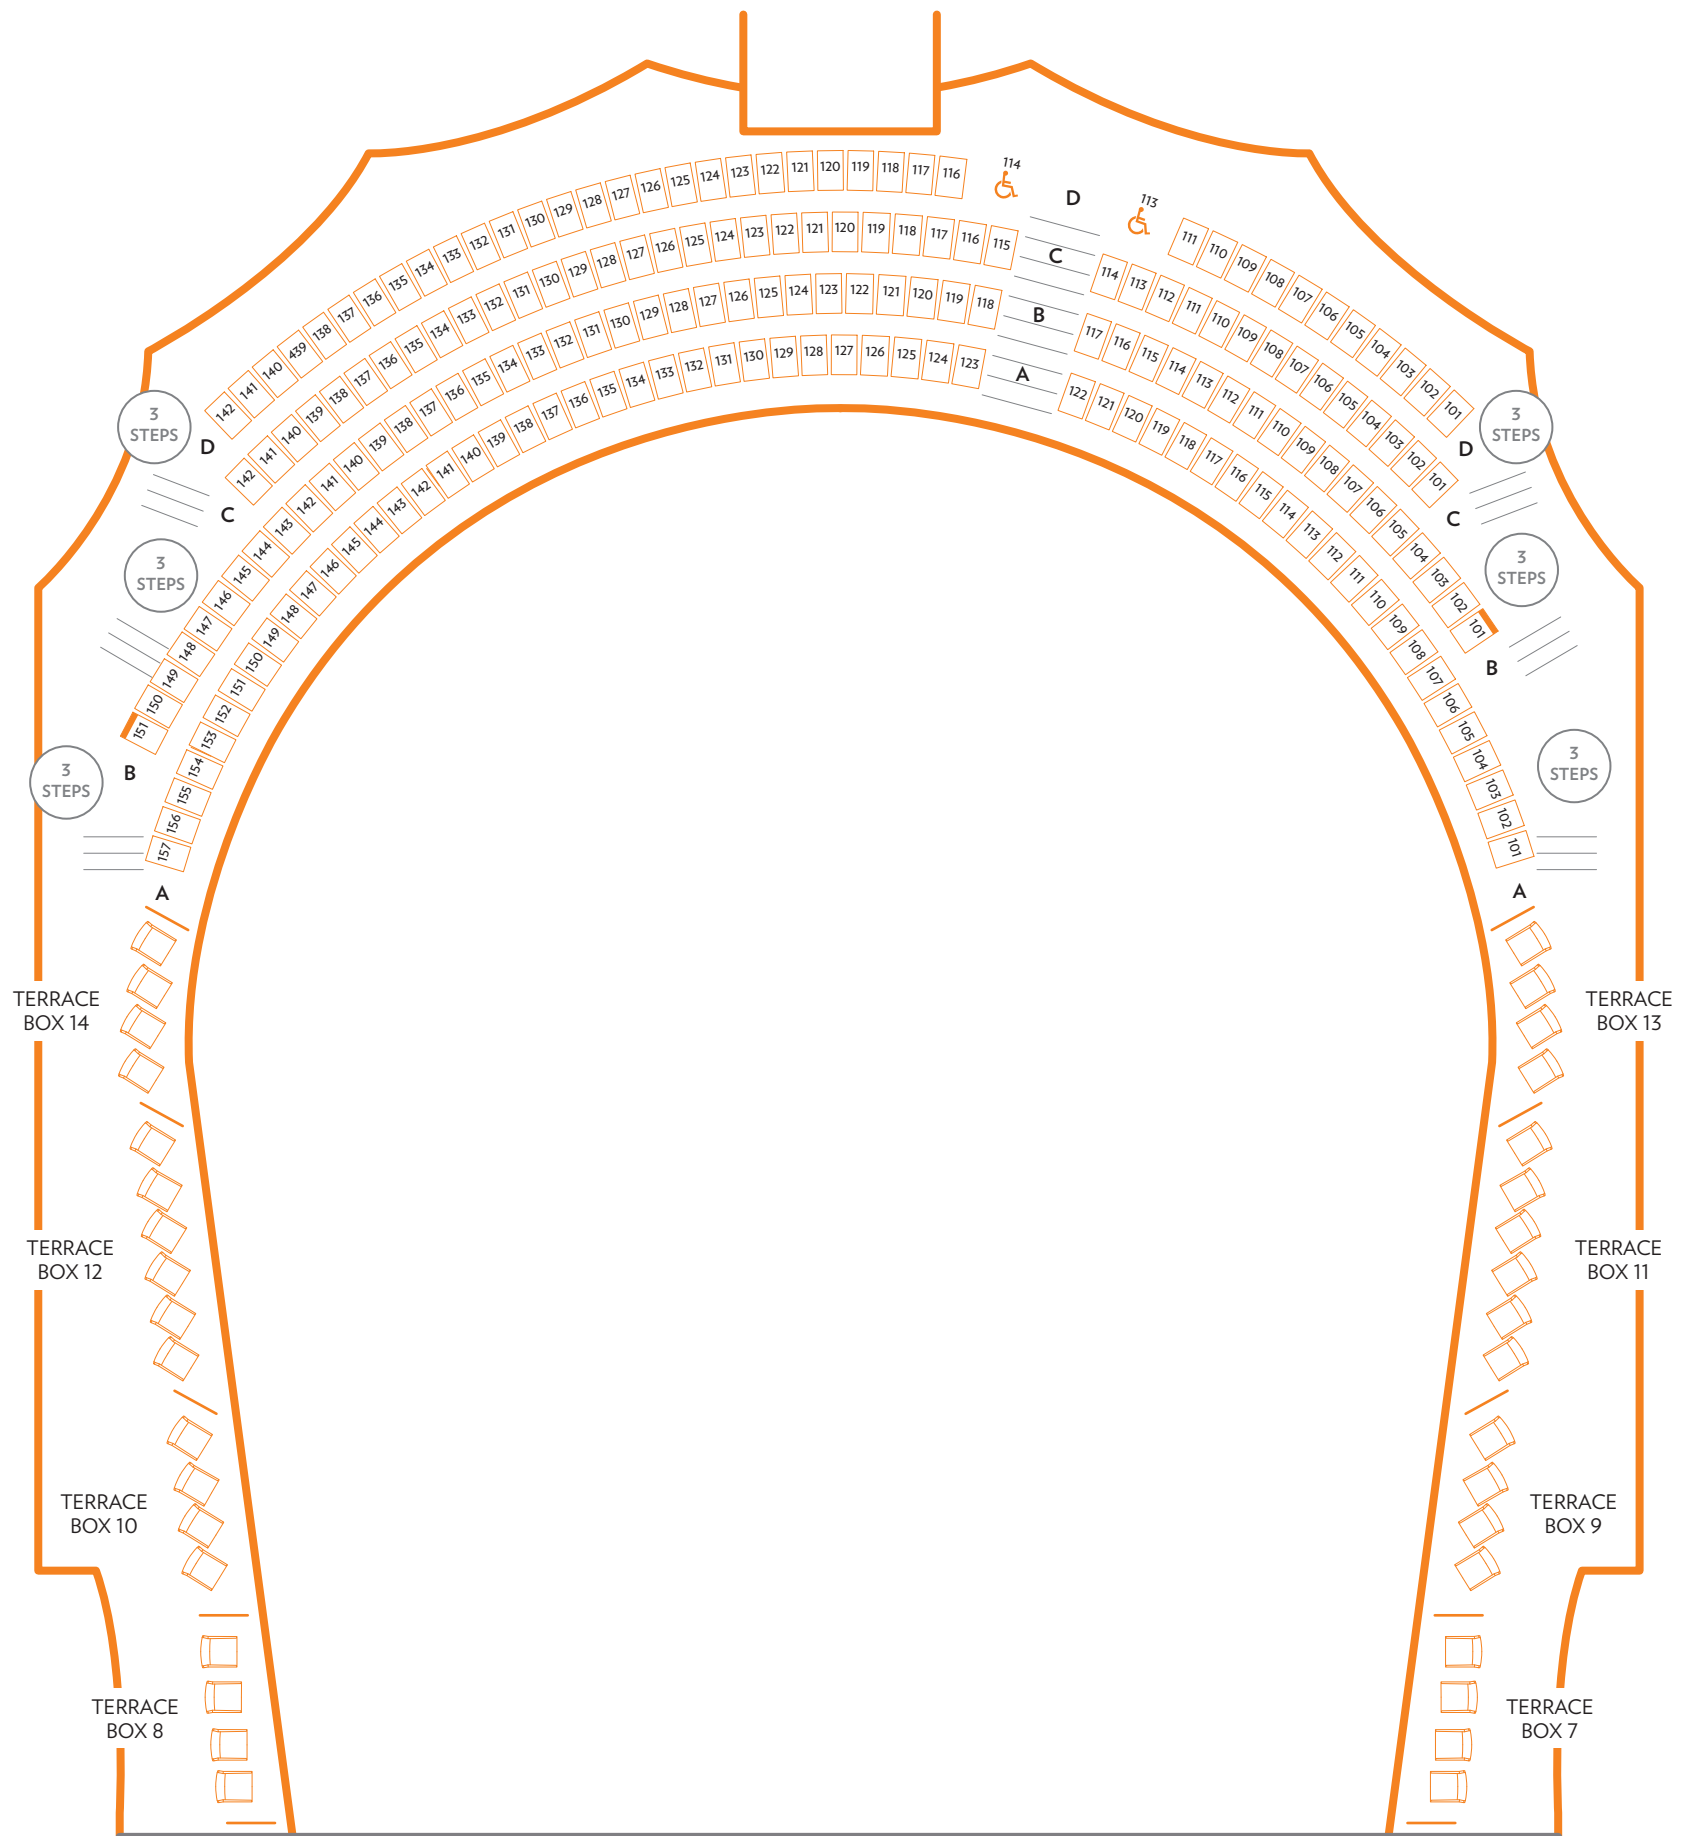

Steinmetz Hall

Proscenium Configuration

Maximum Capacity: 1,586

Upper Tier
Level 4 - Seats 370

Center Tier
Level 3 - Seats 222

Grand Tier
Level 2 - Seats 224

Orchestra
Level 1 - Seats 770

Steinmetz Hall

Orchestra

Proscenium Configuration - Level 1

	Wheelchair Positions	
	Transfer Arm Seats	
	Steps in Aisle	

STAGE

Steinmetz Hall

Grand Tier

Proscenium Configuration - Level 2

 000	Wheelchair Positions	
 000	Transfer Arm Seats	
	Steps in Aisle	

STAGE

Steinmetz Hall

Center Tier

Proscenium Configuration - Level 3

 000	Wheelchair Positions
 000	Transfer Arm Seats
	Steps in Aisle

STAGE

Steinmetz Hall

Upper Tier

Proscenium Configuration - Level 4

 000	Wheelchair Positions	
 000	Transfer Arm Seats	
	Steps in Aisle	

STAGE