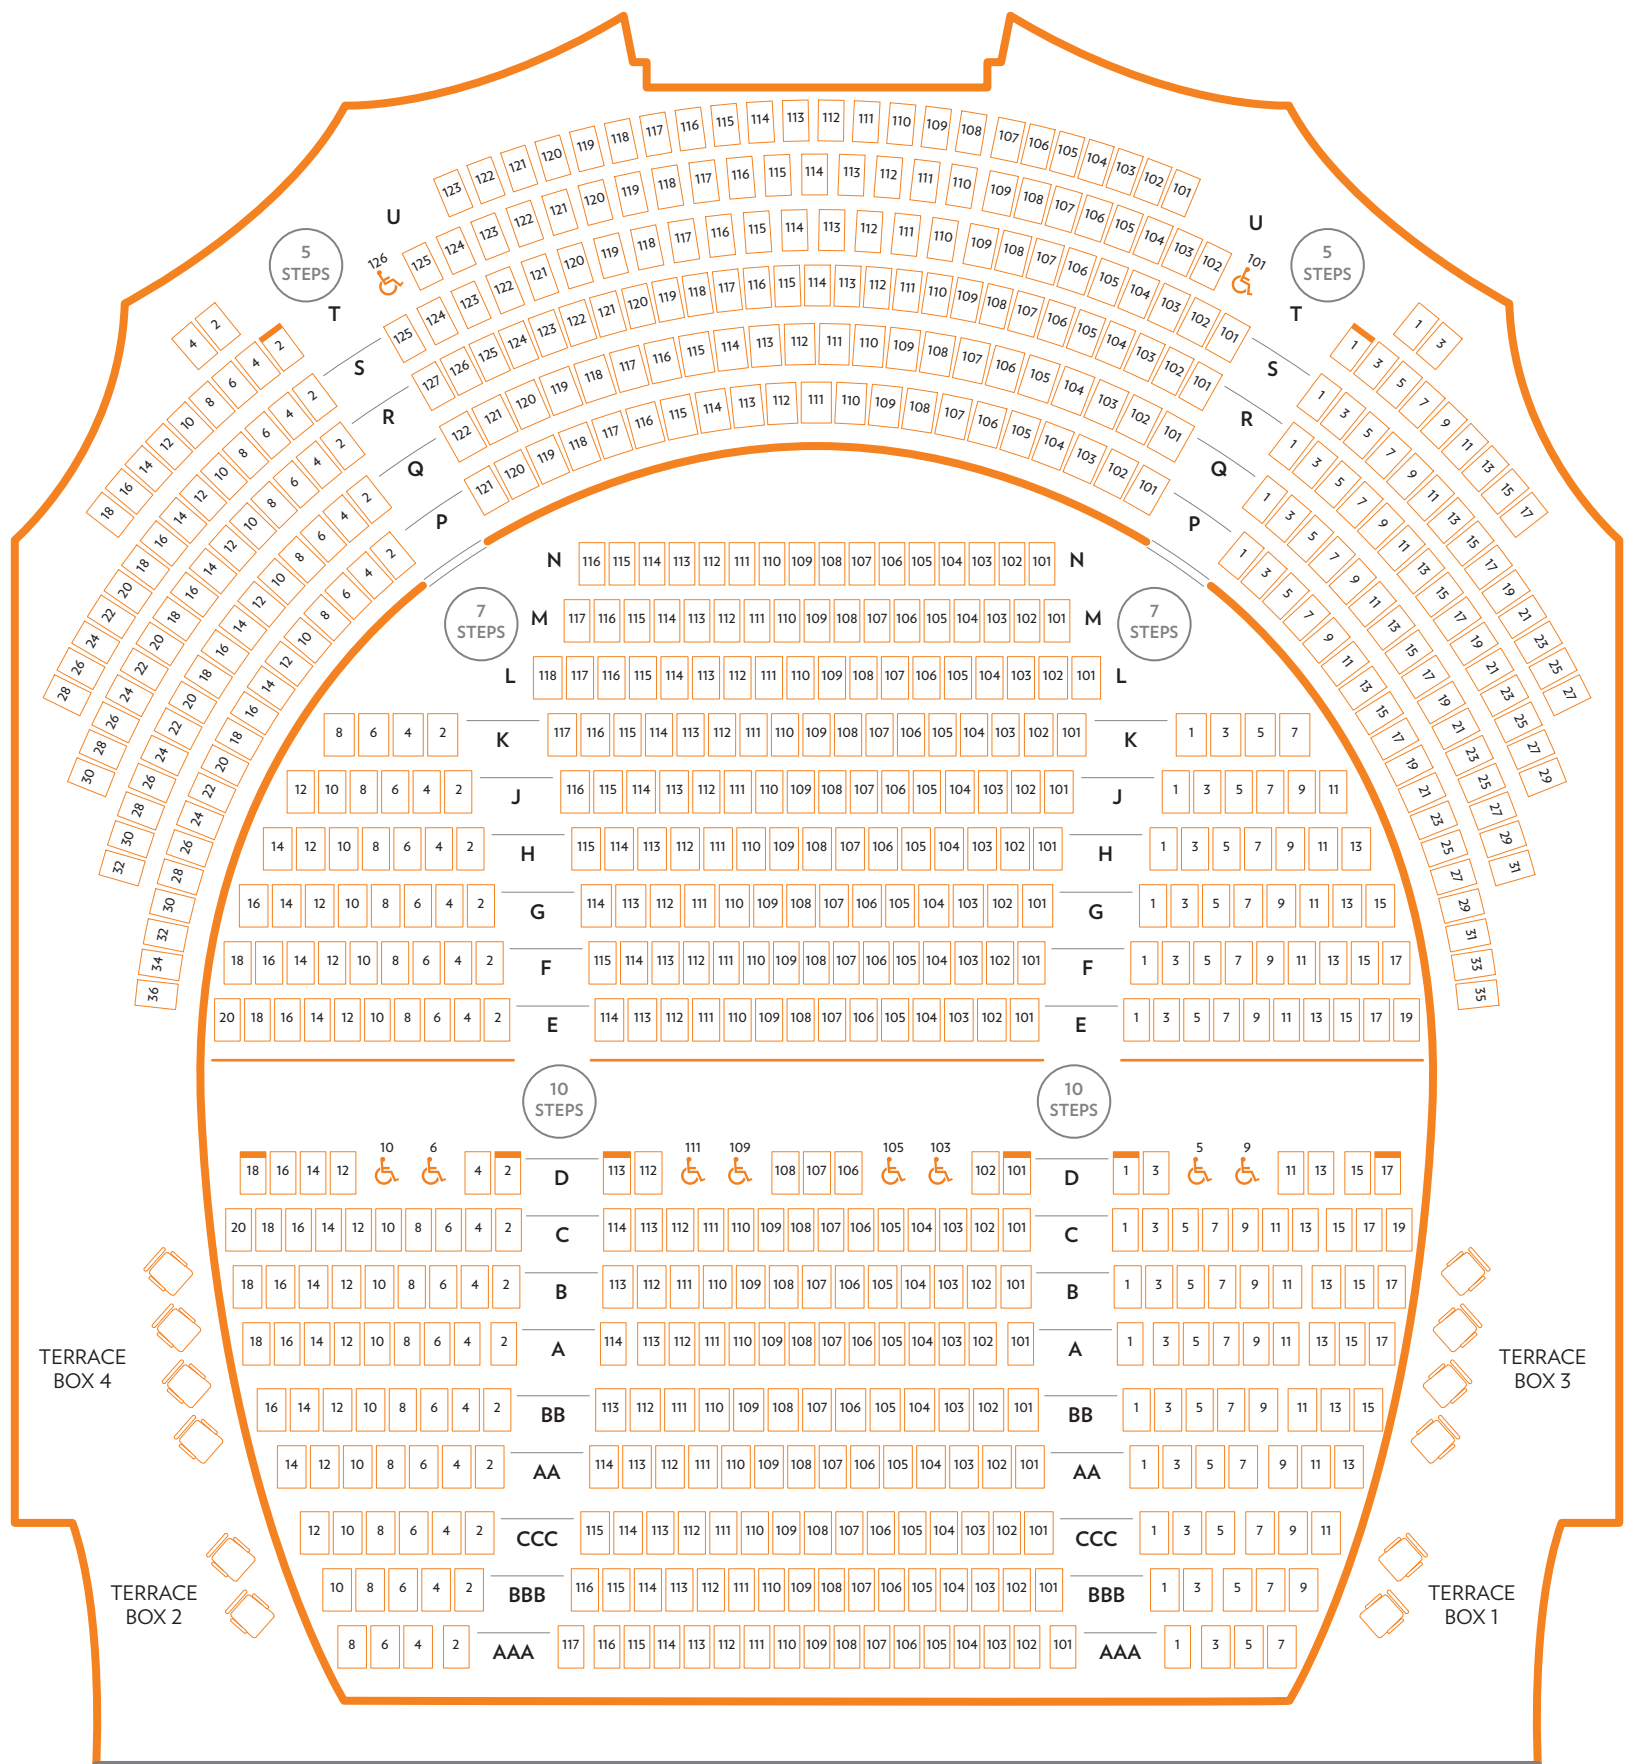

Steinmetz Hall

Proscenium Configuration

Maximum Capacity: 1,586

Upper Tier
Level 4 - Seats 370

Center Tier
Level 3 - Seats 222

Grand Tier
Level 2 - Seats 224

Orchestra
Level 1 - Seats 770

Steinmetz Hall

Orchestra

Proscenium Configuration - Level 1

	Wheelchair Positions	
	Transfer Arm Seats	
	Steps in Aisle	

STAGE

Steinmetz Hall

Grand Tier

Proscenium Configuration - Level 2

 000	Wheelchair Positions	
 000	Transfer Arm Seats	
	Steps in Aisle	

STAGE

Steinmetz Hall

Center Tier

Proscenium Configuration - Level 3

 000	Wheelchair Positions
 000	Transfer Arm Seats
	Steps in Aisle

STAGE

Steinmetz Hall

Upper Tier

Proscenium Configuration - Level 4

 000	Wheelchair Positions	
 000	Transfer Arm Seats	
	Steps in Aisle	

STAGE