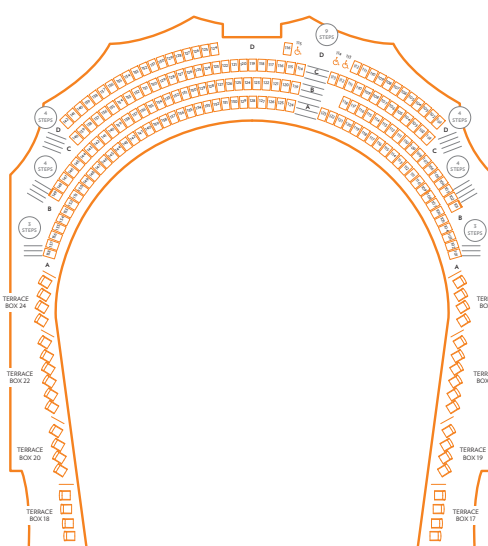

Steinmetz Hall

Proscenium Configuration

Maximum Capacity: 1,586

Upper Tier
Level 4 - Seats 370

Center Tier
Level 3 - Seats 222

Grand Tier
Level 2 - Seats 224

Orchestra
Level 1 - Seats 770

Steinmetz Hall

Orchestra

Proscenium Configuration - Level 1

	Wheelchair Positions	
	Transfer Arm Seats	
	Steps in Aisle	

STAGE

Steinmetz Hall

Grand Tier

Proscenium Configuration - Level 2

 000	Wheelchair Positions	
 000	Transfer Arm Seats	
	Steps in Aisle	

STAGE

Steinmetz Hall

Center Tier

Proscenium Configuration - Level 3

 000	Wheelchair Positions
 000	Transfer Arm Seats
	Steps in Aisle

STAGE

Steinmetz Hall

Upper Tier

Proscenium Configuration - Level 4

 000	Wheelchair Positions	
 000	Transfer Arm Seats	
	Steps in Aisle	

STAGE