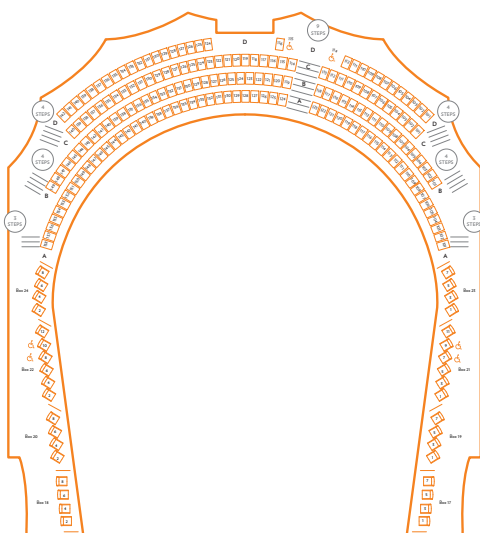

Steinmetz Hall

Upper Tier

Center Tier

Grand Tier

Orchestra

Steinmetz Hall

Orchestra

Level 1

	Wheelchair Positions	
	Transfer Arm Seats	
	Steps in Aisle	

STAGE

Steinmetz Hall

Grand Tier

Level 2

 000	Wheelchair Positions
 000	Transfer Arm Seats
	Steps in Aisle

STAGE

Steinmetz Hall

Center Tier

Level 3

 000	Wheelchair Positions
 000	Transfer Arm Seats
	Steps in Aisle

STAGE

Steinmetz Hall

Upper Tier

Level 4

 000	Wheelchair Positions	
 000	Transfer Arm Seats	
	Steps in Aisle	