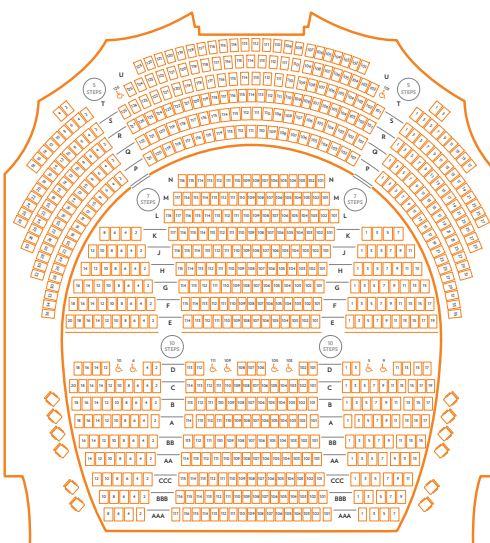

Steinmetz Hall

Upper Tier

Center Tier

Grand Tier

Orchestra

Steinmetz Hall

Orchestra

Level 1

	Wheelchair Positions	
	Transfer Arm Seats	
	Steps in Aisle	

STAGE

Steinmetz Hall

Grand Tier

Level 2

 000	Wheelchair Positions
 000	Transfer Arm Seats
	Steps in Aisle

STAGE

Steinmetz Hall

Center Tier

Level 3

 000	Wheelchair Positions
 000	Transfer Arm Seats
	Steps in Aisle

STAGE

Steinmetz Hall

Upper Tier

Level 4

 000	Wheelchair Positions	
 000	Transfer Arm Seats	
	Steps in Aisle	