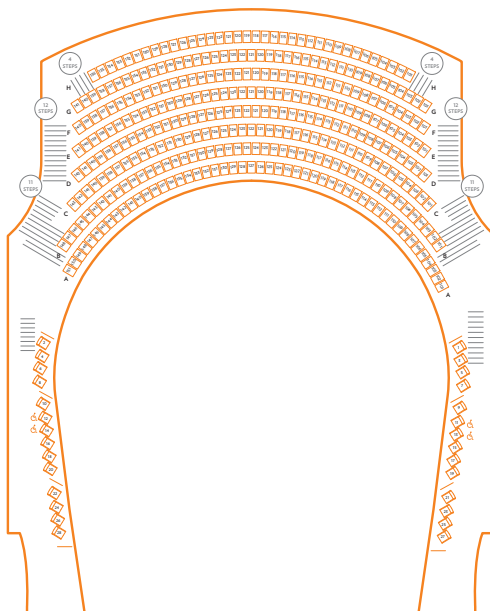

Steinmetz Hall

Upper Tier

Center Tier

Grand Tier

Orchestra

Steinmetz Hall

Orchestra

Level 1

	Wheelchair Positions	
	Transfer Arm Seats	
	Steps in Aisle	

STAGE

Steinmetz Hall

Grand Tier

Level 2

 000	Wheelchair Positions
 000	Transfer Arm Seats
	Steps in Aisle

STAGE

Steinmetz Hall

Center Tier

Level 3

 000	Wheelchair Positions
 000	Transfer Arm Seats
	Steps in Aisle

STAGE

Steinmetz Hall

Upper Tier

Level 4

 000	Wheelchair Positions	
 000	Transfer Arm Seats	
	Steps in Aisle	