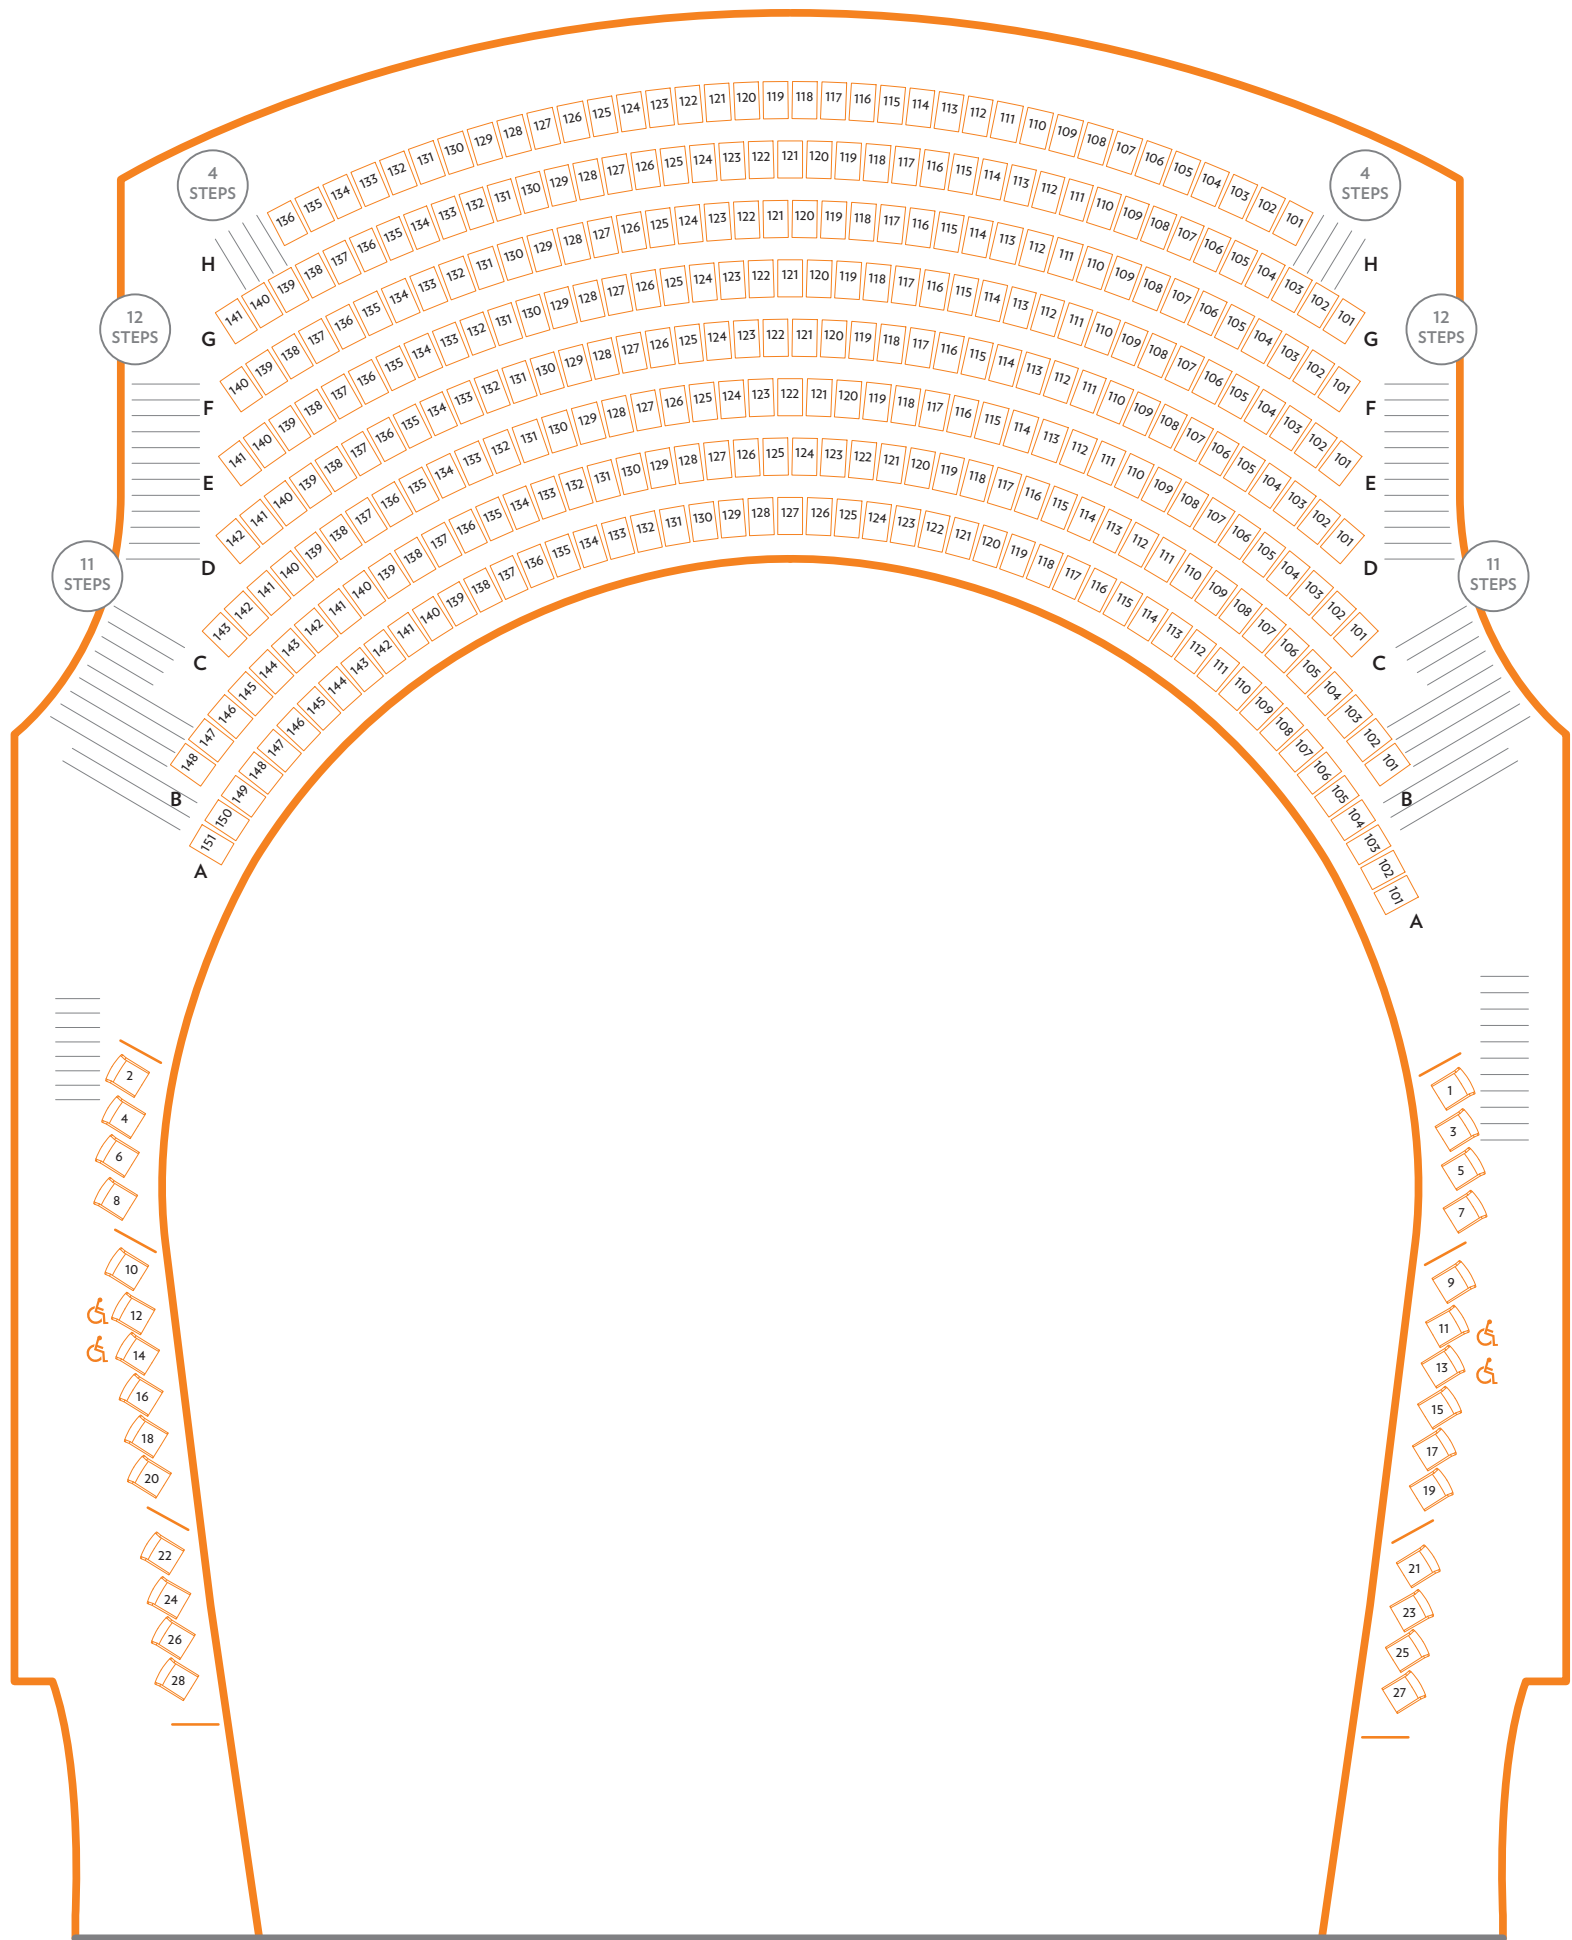

Center Tier

Level 3

 000	Wheelchair Positions
 000	Transfer Arm Seats
	Steps in Aisle

STAGE

Steinmetz Hall

Upper Tier

Level 4

 000	Wheelchair Positions	
 000	Transfer Arm Seats	
	Steps in Aisle	