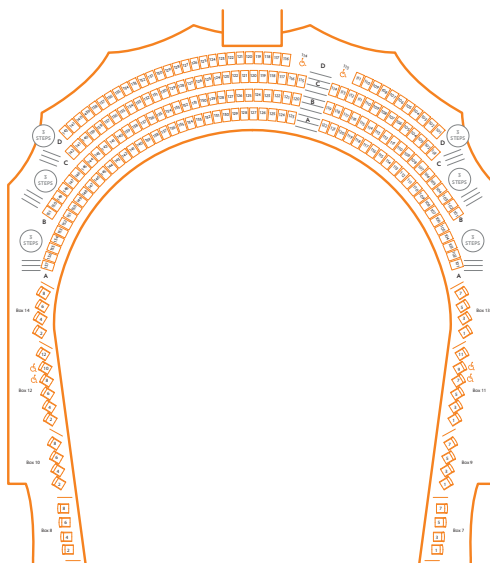

Steinmetz Hall

Upper Tier

Center Tier

Grand Tier

Orchestra

Steinmetz Hall

Orchestra

Level 1

	Wheelchair Positions	
	Transfer Arm Seats	
	Steps in Aisle	

STAGE

Steinmetz Hall

Grand Tier

Level 2

 000	Wheelchair Positions
 000	Transfer Arm Seats
	Steps in Aisle

STAGE

Steinmetz Hall

Center Tier

Level 3

 000	Wheelchair Positions
 000	Transfer Arm Seats
	Steps in Aisle

STAGE

Steinmetz Hall

Upper Tier

Level 4

 000	Wheelchair Positions	
 000	Transfer Arm Seats	
	Steps in Aisle	