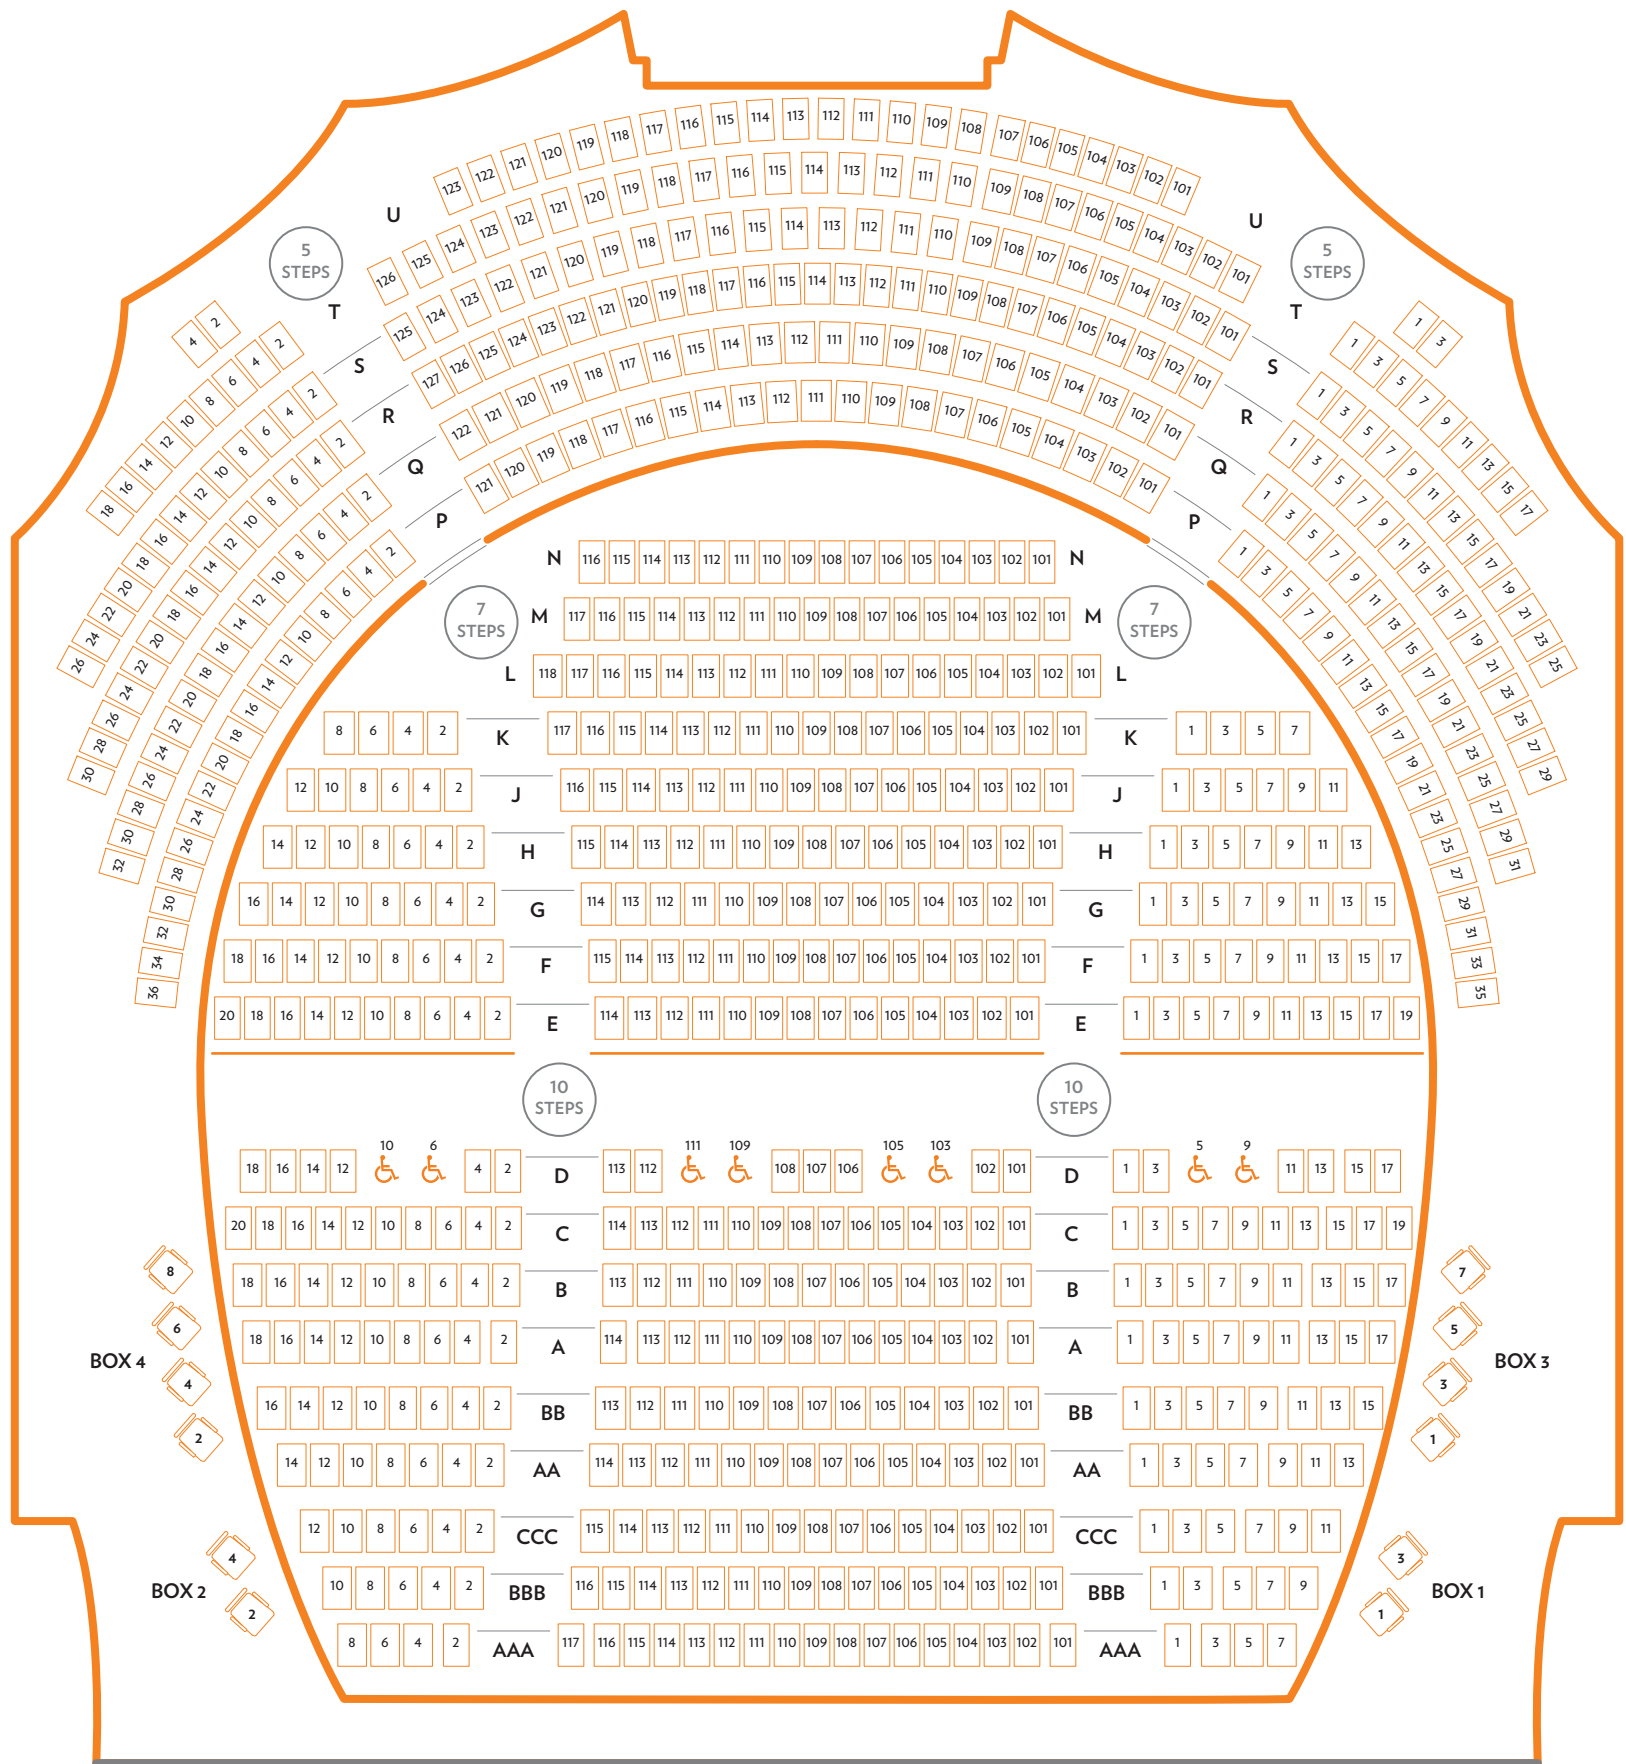

Steinmetz Hall

Upper Tier

Center Tier

Grand Tier

Orchestra

Steinmetz Hall

Orchestra

Level 1

	Wheelchair Positions	
	Transfer Arm Seats	
	Steps in Aisle	

STAGE

Steinmetz Hall

Grand Tier

Level 2

 000	Wheelchair Positions
 000	Transfer Arm Seats
	Steps in Aisle

STAGE

Steinmetz Hall

Center Tier

Level 3

 000	Wheelchair Positions
 000	Transfer Arm Seats
	Steps in Aisle

STAGE

Steinmetz Hall

Upper Tier

Level 4

 000	Wheelchair Positions	
 000	Transfer Arm Seats	
	Steps in Aisle	