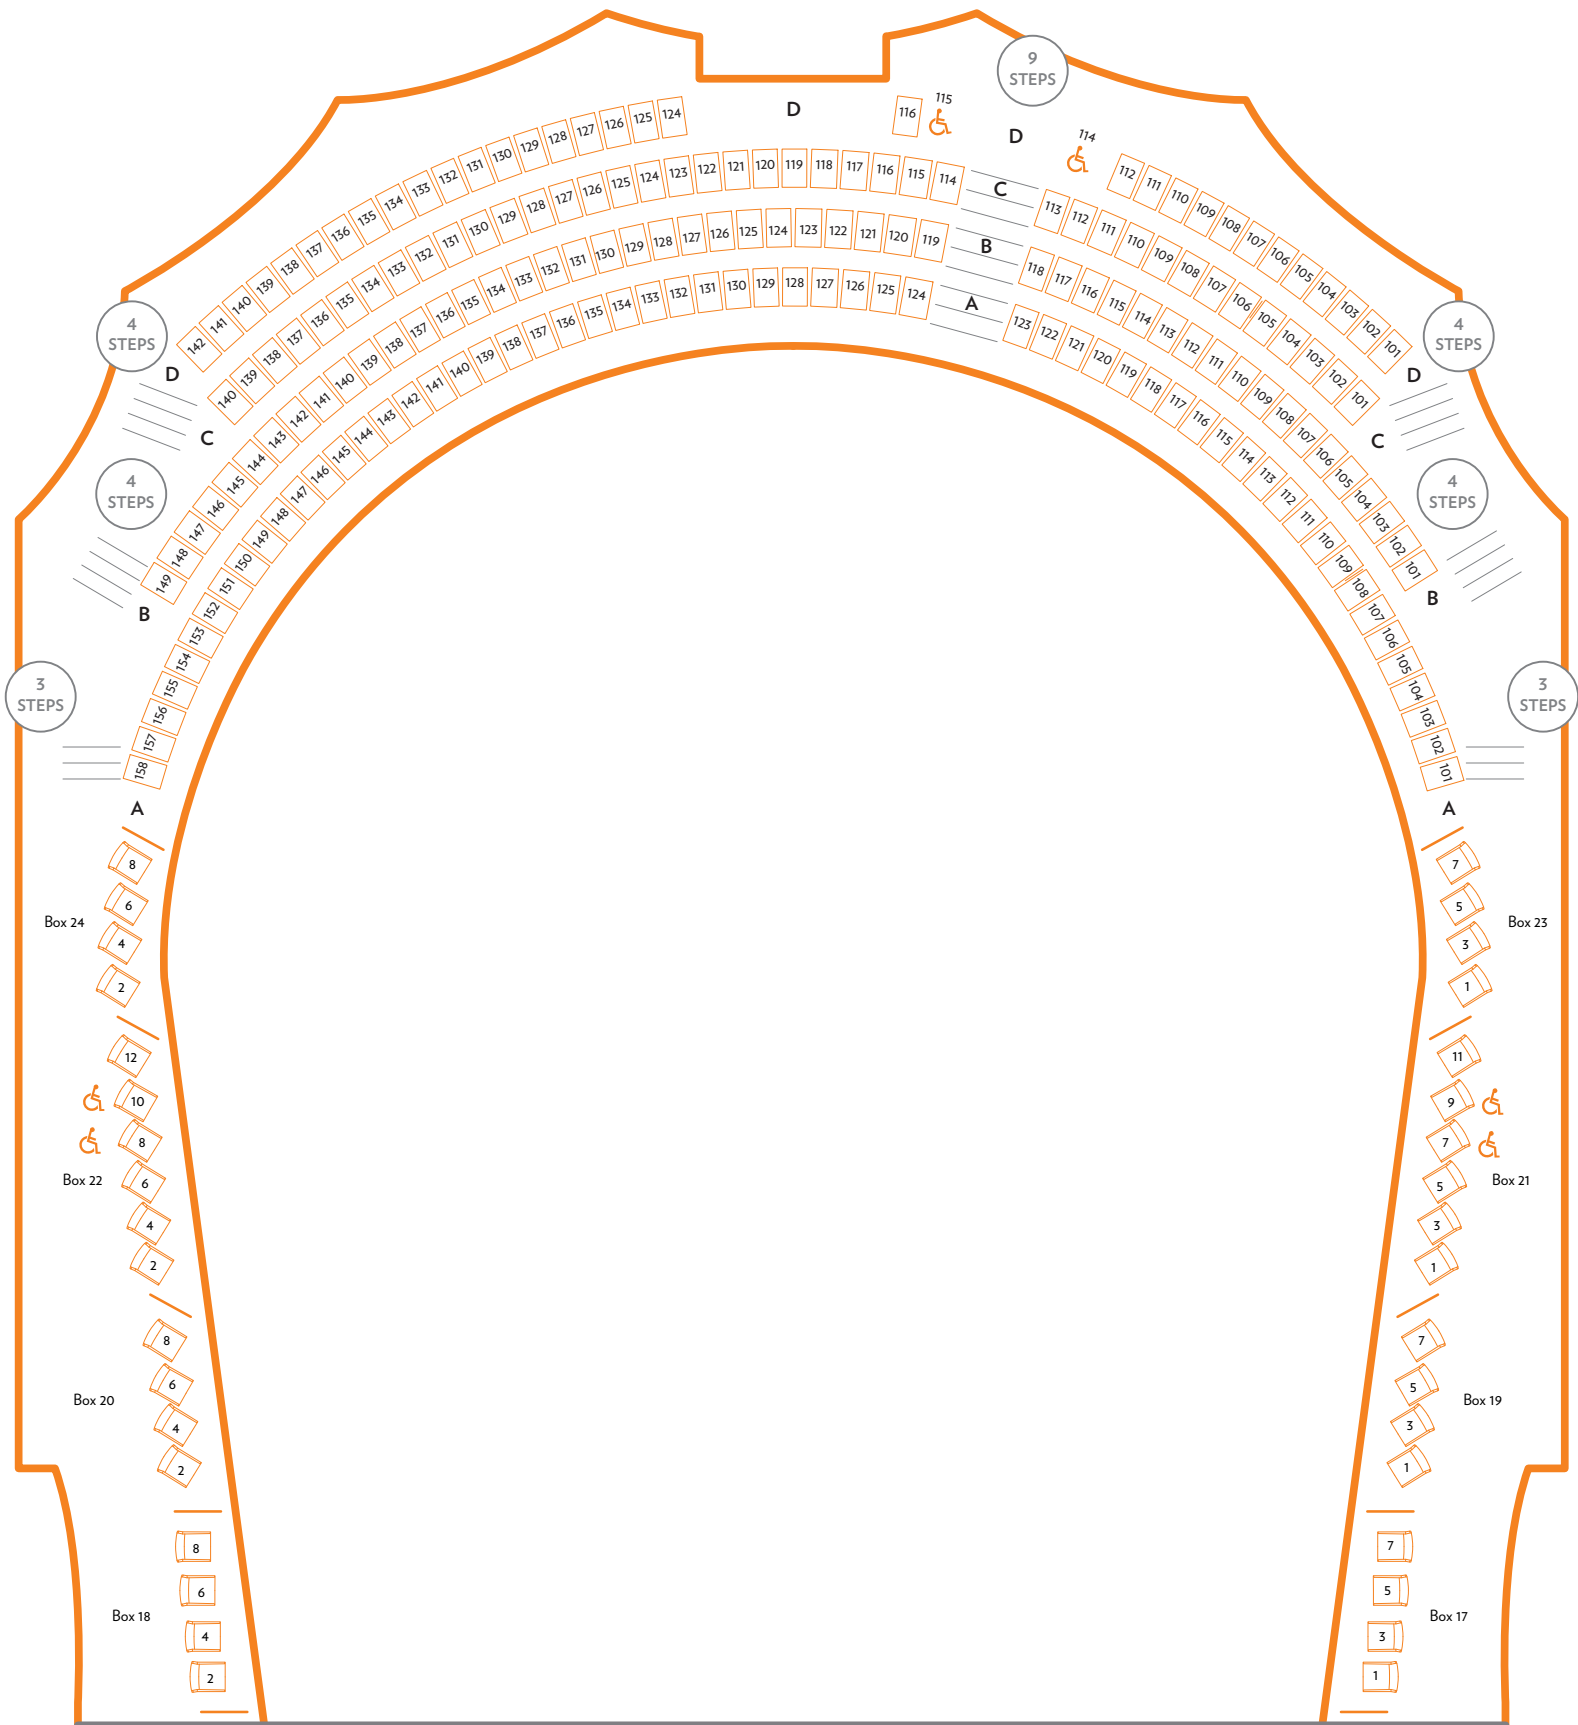

	Wheelchair Positions	
	Transfer Arm Seats	
	Steps in Aisle	

STAGE

Steinmetz Hall

Grand Tier

Level 2

 000	Wheelchair Positions
 000	Transfer Arm Seats
	Steps in Aisle

STAGE

Steinmetz Hall

Center Tier

Level 3

 000	Wheelchair Positions
 000	Transfer Arm Seats
	Steps in Aisle

STAGE

Steinmetz Hall

Upper Tier

Level 4

 000	Wheelchair Positions	
 000	Transfer Arm Seats	
	Steps in Aisle	