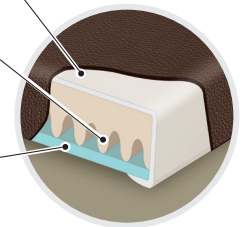

My Custom

77802 MEADOWRIDGE II

FEATURES

- Hardwood, softwood and engineered wood products; all joints pinned and glued for uniformity and strength
- High resilience seat foam for superior durability and comfort

- Back filled with blown fibre
- Choice of Complete Comfort or Dream Comfort seating story
- Wood or Metal leg option available

PALLISER®

A PROUD CANADIAN COMPANY

DIMENSIONS

- Ⓐ Seat Depth 22" / 56 cm
- Ⓑ Seat Height 20" / 51 cm
- Ⓒ Arm Height 25" / 64 cm

POPULAR CONFIGURATIONS

Note: Always assemble configurations from right hand facing to left hand facing. Dimensions are shown as width x depth.

LHF = left hand facing means the "end arm" is on the LEFT HAND SIDE of the upholstered piece when you are standing in front of the piece.
RHF = right hand facing means the "end arm" is on the RIGHT HAND SIDE of the upholstered piece when you are standing in front of the piece.

CHOICE OF SEAT OPTION:

EXCLUSIVE COMPLETE COMFORT SEATING

Bonded Fibre Wrap

What you feel first is the gentle cushion of Bonded Fibre. It's the layer closest to you and provides an ultra soft touch surface.

ComfortWave Core

Experience the comfort of coils, without the coils. The innovative undulating waves form a perfect spring-like base providing the most comfort and support where you sit.

Stabilizing Foam

The final layer is the firmest, and creates a strong and uniform base. The other softer layers are stabilized by this firm underlying structure, and preserves cushion shape.

DREAM COMFORT SEATING STORY

Bonded Fibre Wrap

What you feel first is the gentle cushion of Bonded Fibre. It's the layer closest to you and provides an ultra soft touch surface.

Comfortable Foam Cushion

The high resiliency, high density foam core provides an incredible combination for superb comfort.

Pocket Coil Support