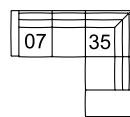

14 Armless Loveseat
47 x 38 x 36"
120 x 97 x 91 cm

15 RHF Chaise
16 LHF Chaise
33 x 60 x 36"
84 x 153 x 91 cm

35 RHF Corner Chaise
36 LHF Corner Chaise
83 x 38 x 36"
211 x 97 x 91 cm

39 LHF Sofa Split
40 RHF Sofa Split
90 x 38 x 36"
229 x 97 x 91 cm

POPULAR CONFIGURATIONS

Note: Always assemble configurations from right hand facing to left hand facing. Dimensions are shown as width x depth.

88 x 60" / 223 x 153 cm

93 x 91" / 236 x 230 cm

83 x 93" / 211 x 236 cm

116 x 83" / 295 x 211 cm

LHF = left hand facing means the "end arm" is on the LEFT HAND SIDE of the upholstered piece when you are standing in front of the piece.
RHF = right hand facing means the "end arm" is on the RIGHT HAND SIDE of the upholstered piece when you are standing in front of the piece.