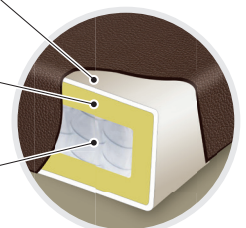

The final layer is the firmest, and creates a strong and uniform base. The other softer layers are stabilized by this firm underlying structure, and preserves cushion shape.

DREAM COMFORT SEATING STORY

Bonded Fibre Wrap

What you feel first is the gentle cushion of Bonded Fibre. It's the layer closest to you and provides an ultra soft touch surface.

Comfortable Foam Cushion

The high resiliency, high density foam core provides an incredible combination for superb comfort.

Pocket Coil Support

Pocket coil springs inside the seating system is the heart of this outstanding system. It adapts to your body point by point, providing support while you feel remarkable softness and comfort.