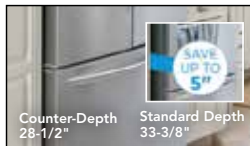

Counter-Depth 28-1/2"
Standard Depth 33-3/8"

21.8 CU. FT. COUNTER DEPTH FRENCH DOOR REFRIGERATOR

PureSource Ultra® II Ice & Water Filtration, PureAir Ultra® II Air Filtration, Designer LED Lighting, CrispSeal™ Auto-Humidity Control Crisper Drawers

SALE
$3199
MSRP $3699