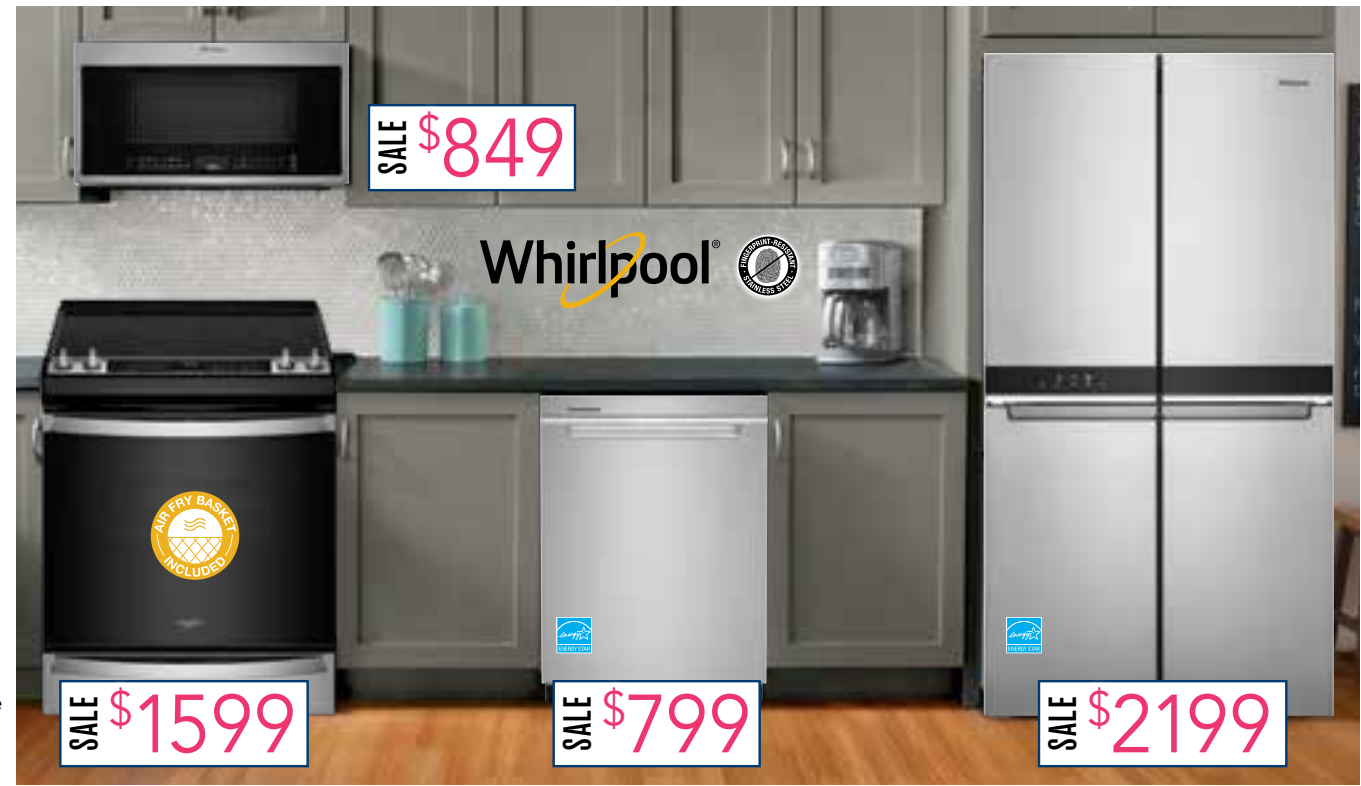

33" 21 cu. ft. Side-by-Side Refrigerator
An in-door can caddy frees up shelf space while frameless glass shelves in the refrigerator with ice and water dispenser lets you store more items on each shelf for loading flexibility.
WRS321SDHZ

Spring
KITCHEN SUITE SAVINGS EVENT
MARCH 30 - APRIL 26 2023

BUY MORE, SAVE MORE

Buy 2 qualifying Whirlpool or Maytag appliances, save an additional $200
Buy 3+ qualifying Whirlpool or Maytag appliances, save an additional $300
* see store for details*

1.9 cu. ft. Microwave with Air Fry
Clear up counter space while still making your family's favourite meals using this microwave with Air Fry Mode, which lets you get crispy results right at home. YWMH78519LZ

6.4 cu. ft. Electric 7-in-1 Air Fry Range
This range gives you the flexibility to cook a variety of dishes by combining multiple cooking modes in one oven. YWEE745H0LZ

Large Capacity Dishwasher with 3rd Rack
Load hard-to-fit utensils or measuring spoons in the 3rd rack to free up more space for dishes below. You can even fit taller items where you want thanks to the adjustable rack. WDTA50SAKZ

36" 19.4 cu. ft. Counter Depth 4 Door Refrigerator
Flexible organization spaces help you find what you're looking for and cut down on clutter. Factory-installed icemaker makes sure you always have plenty of ice on hand. WRQA59CNKZ