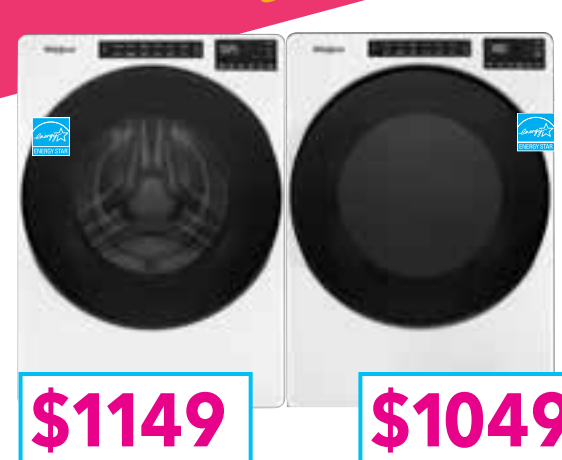

$1149

$1049

4.4–4.5 cu. ft. Top Load Washer with Removable Agitator
WTW4957PW

7.0 cu. ft. Electric Dryer with AutoDry™ Drying
YWED4815EW

5.4-5.5 cu. ft. Top Load Washer with 2 in 1 Removable Agitator
WTW5057LW

7.0 cu. ft. Electric Moisture Sensing Dryer with Steam
YWED5010LW

5.2 cu. ft. Front Load Washer with Quick Wash Cycle
WFW5605MW

7.4 cu. ft. Electric Wrinkle Shield Dryer with Steam
YWED5605MW