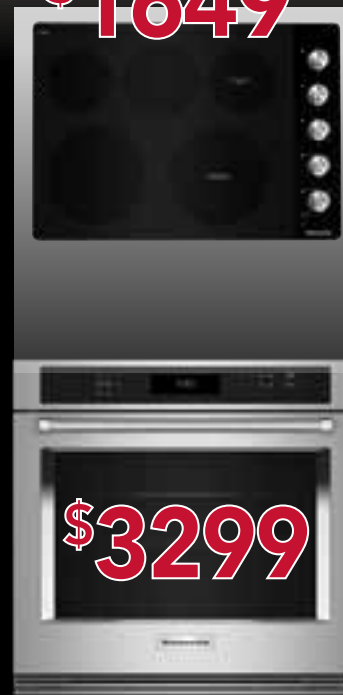

*See Sales Associate for details and list of qualifying models.

\$3599

\$1299

**50%
OFF**

when purchased
with 2 qualifying
KitchenAid®
built-in
appliances

\$1649

\$3299

22 cu. ft. 36-Inch Width Counter Depth French Door Refrigerator with Interior Dispense