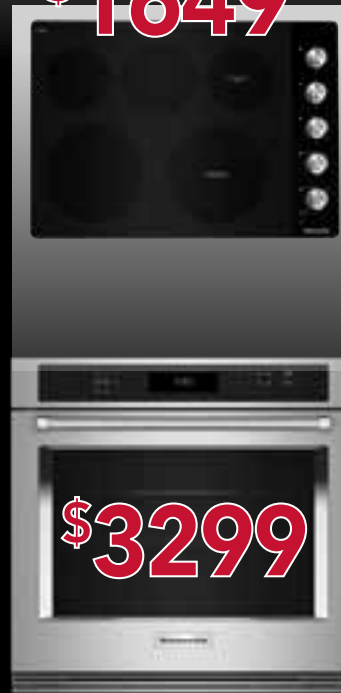

*See Sales Associate for details and list of qualifying models.

\$3599

\$1299

**50%
OFF**

when purchased
with 2 qualifying
KitchenAid®
built-in
appliances

\$1649

\$3299

22 cu. ft. 36-Inch Width Counter Depth French Door Refrigerator with Interior Dispense