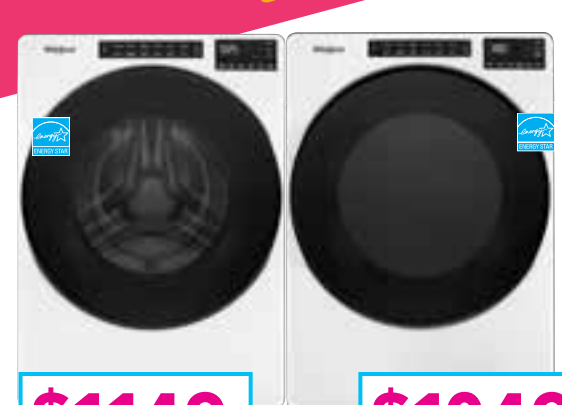

$1149

$1049

5.2 cu. ft. Front Load Washer with Quick Wash Cycle
WFW5605MW

7.4 cu. ft. Electric Wrinkle Shield Dryer with Steam
YWED5605MW