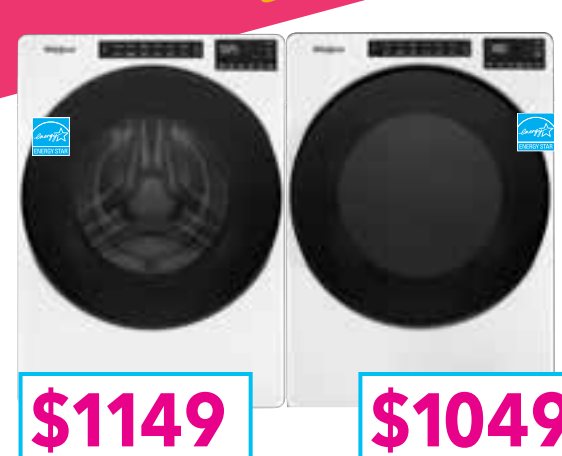

$1149

$1049

5.2 cu. ft. Front Load Washer with Quick Wash Cycle
WFW5605MW

7.4 cu. ft. Electric Wrinkle Shield Dryer with Steam
YWED5605MW