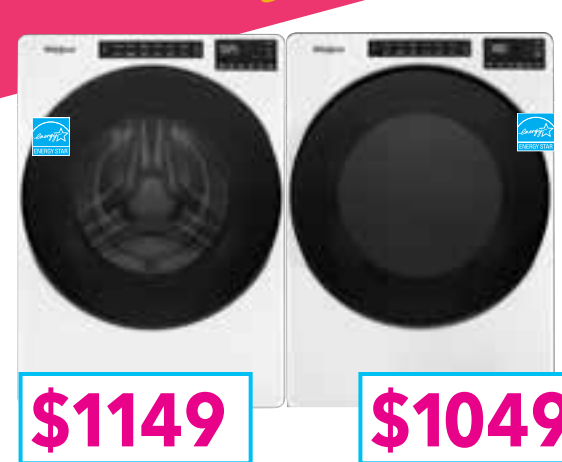

$1149
5.2 cu. ft. Front Load
Washer with Quick
Wash Cycle
WFW5605MW

$1049
7.4 cu. ft. Electric
Wrinkle Shield
Dryer with Steam
YWED5605MW