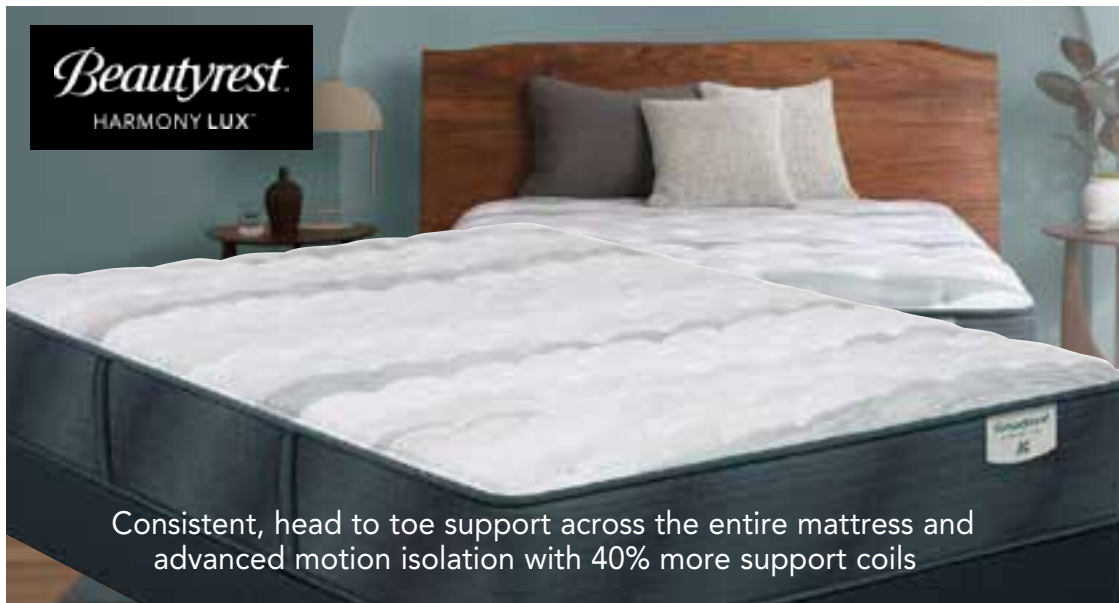

Beautyrest
HARMONY LUX™

Lush
Sleep Surface

Lush sleep surface made with up to 50 plastic bottles diverted from the ocean.

HUMBLE HIGHLAND Firm Pillow Top 15"

- T2 Pocketed Coil® System
- Precisions Support System
- Beautyrest ActiveResponse Memory Foam
- InfiniCool MAX
- Lush Sleep Surface

QUEEN MATTRESS

\$1749

Twin Mattress \$1649
Double Mattress \$1799
King Mattress \$2049
Box Spring Extra

Blissful deep sleep

Beautyrest
HARMONY LUX™

Consistent, head to toe support across the entire mattress and advanced motion isolation with 40% more support coils

GRACEFUL GUARD

Tight Top Firm 13"

- T2 Pocketed Coil® System
- Precisions Support System
- Beautyrest ActiveResponse Memory Foam
- InfiniCool Lux
- Lush Sleep Surface

Twin Mattress \$1249
Double Mattress \$1299
King Mattress \$1649
Box Spring Extra